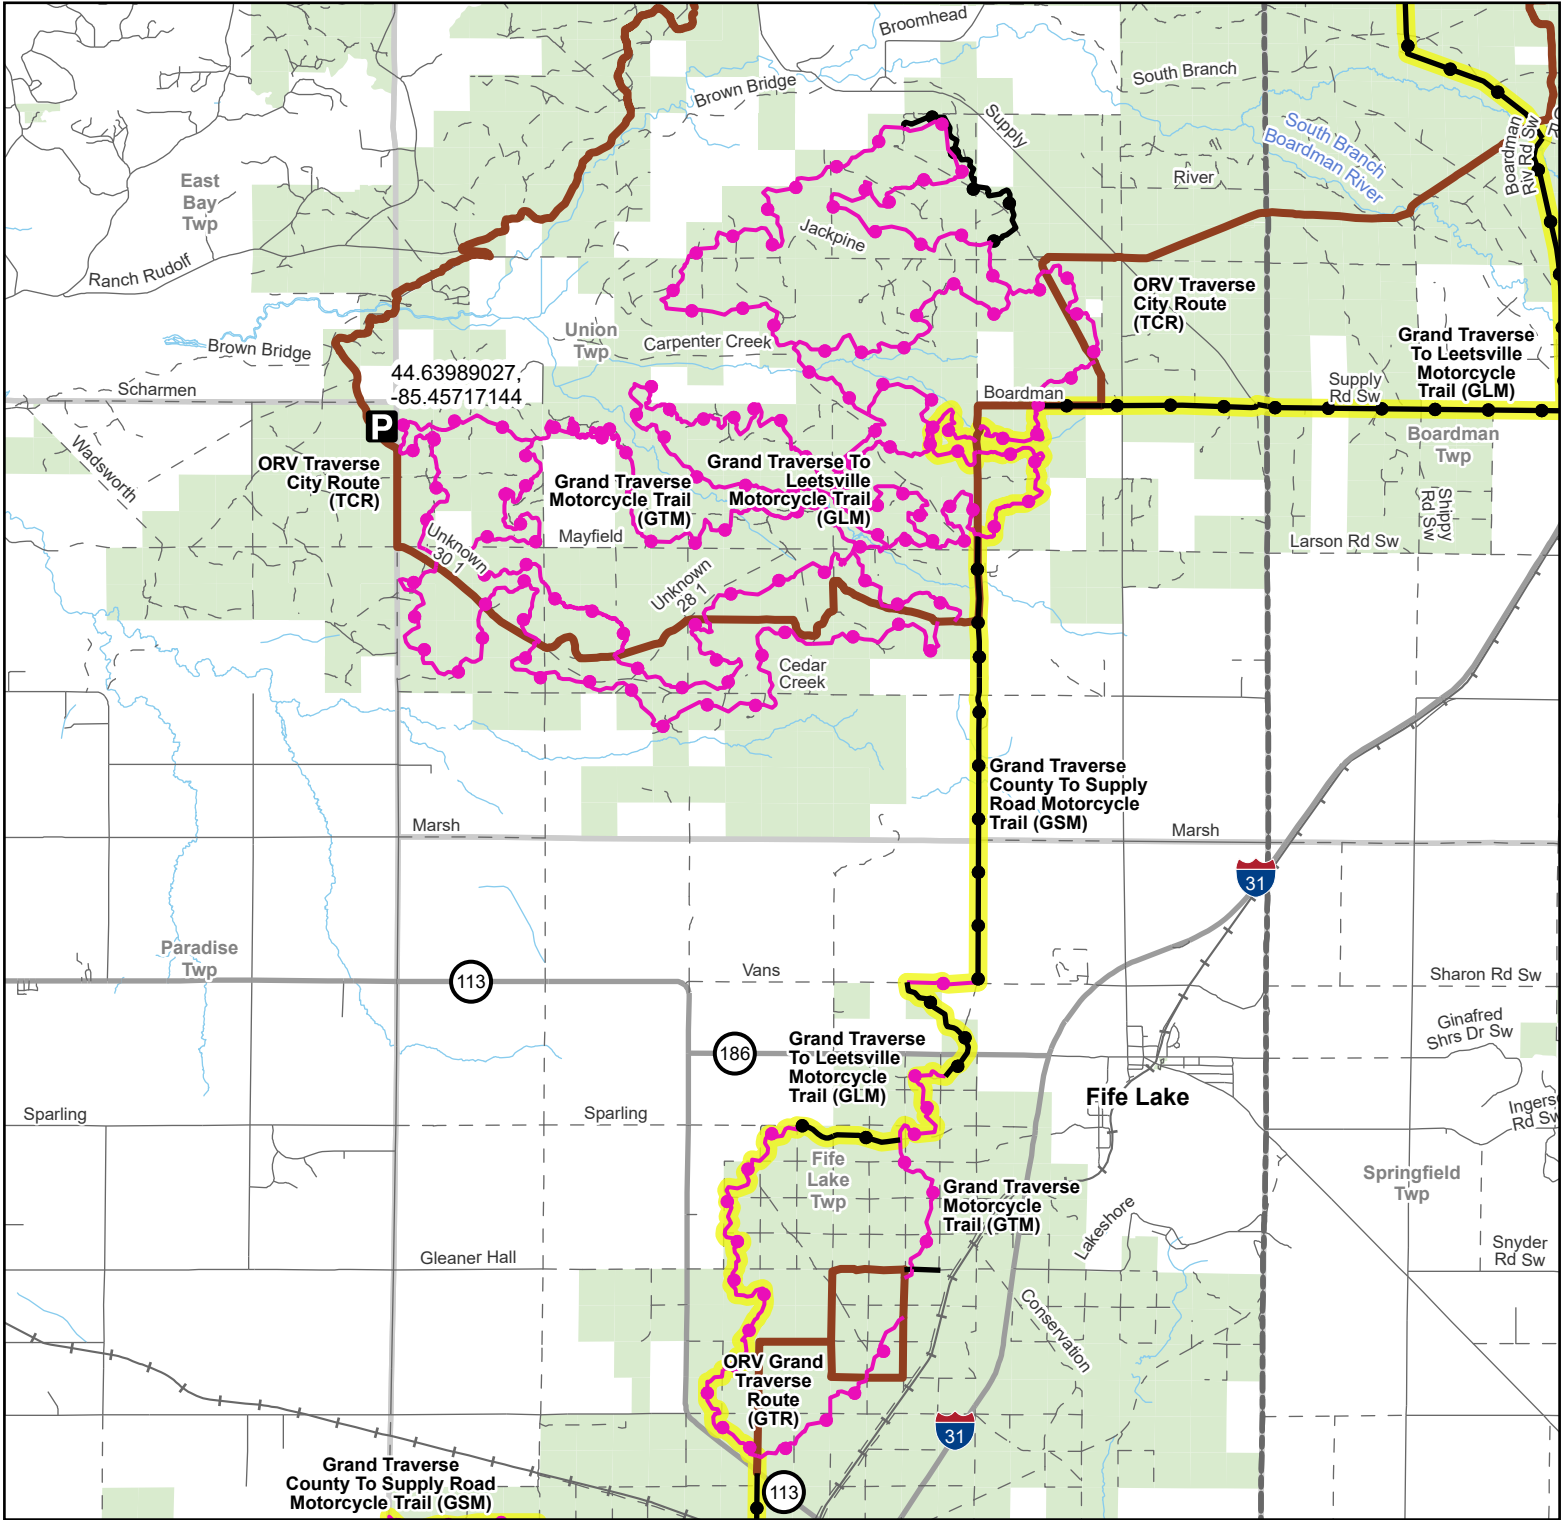

# Grand Traverse Motorcycle Trail (GTM)

Grand Traverse County, Michigan

Description: Motorcycle trail 63 miles.

Advisory: Trails and Routes have two-way traffic. Disclaimer: Trails shown on this map are an approximate representation of the trail system at the time of publication and may not reflect current ground conditions. Stay on signed trails only!

- P** Parking Lot
- Motorcycle - 24 Inch, On Road, Secretary of State license required.
- Motorcycle - 24 Inch, Motorcycle only trail, ORV license and trail permit required.

- ORV Route (72 Inch) ORVs of all sizes including off-road motorcycles. ORV license and trail permit required unless licensed by the Secretary of State.
- Michigan Cross Country Cycle Trail MCCCT
- Highway
- Paved Road
- Gravel or Dirt Road
- Railroad
- DNR-managed land
- Civil Township
- County