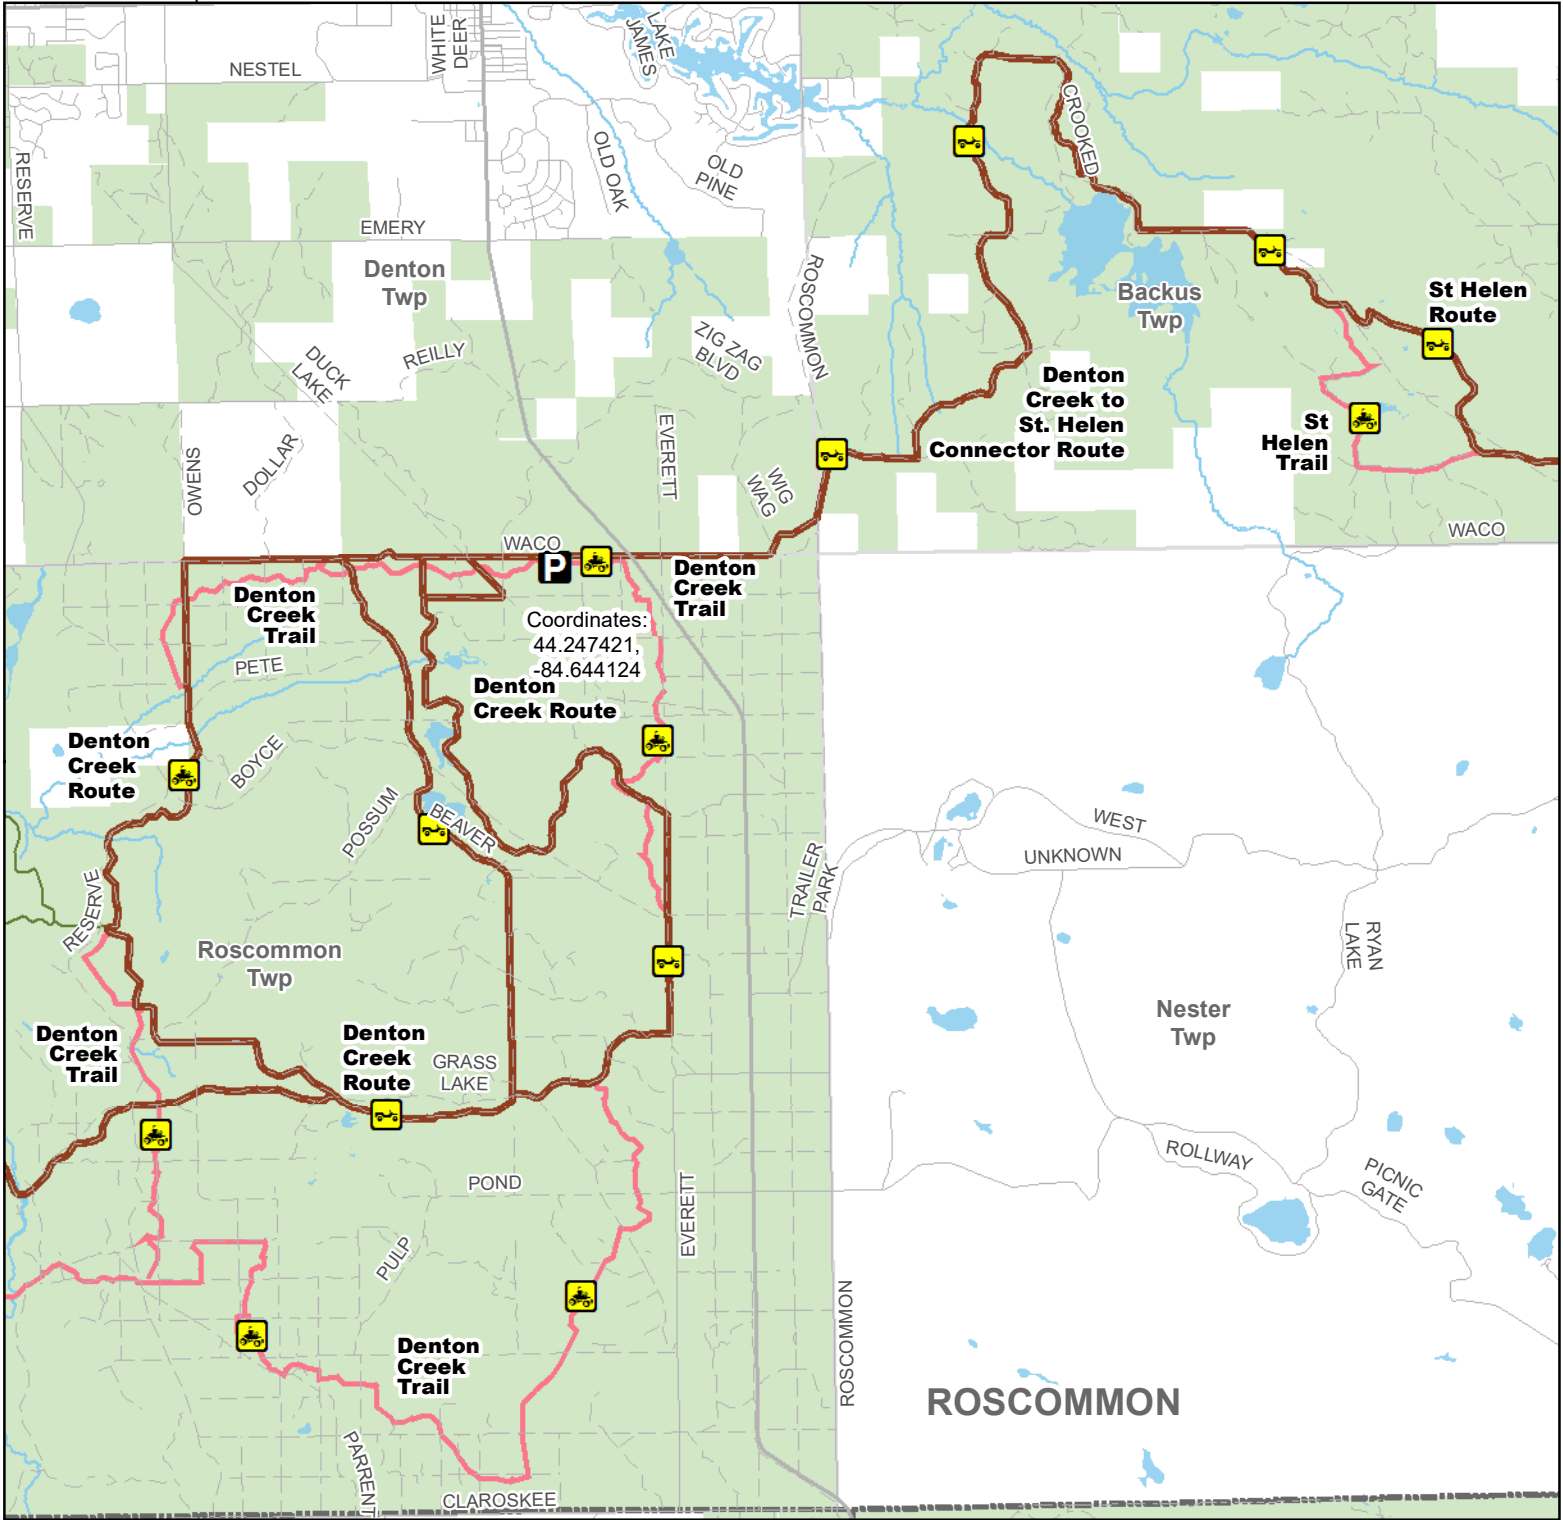

Denton Creek Trail & Route East

Roscommon County, Michigan

ADVISORY: Trails and Routes have two-way traffic.
DISCLAIMER: Trails shown on this map are an approximate representation of the trail system at the time of publication and may not reflect current ground conditions. **STAY ON SIGNED TRAILS ONLY!**

Description:

P Parking Lot

ORV Trails

ORV Routes

ORV Route – ORVs of all sizes including off-road motorcycles. ORV license and trail permit required unless licensed by the Secretary of State.

ORV Trail – ORVs 50 inches in width or less including off-road motorcycles. ORV license and trail permit required.

— Non-motorized trail

— Highway

— Paved road

— Gravel or dirt road

Lake and River

State Forest Land

Township
 County

0 0.5 1 Miles