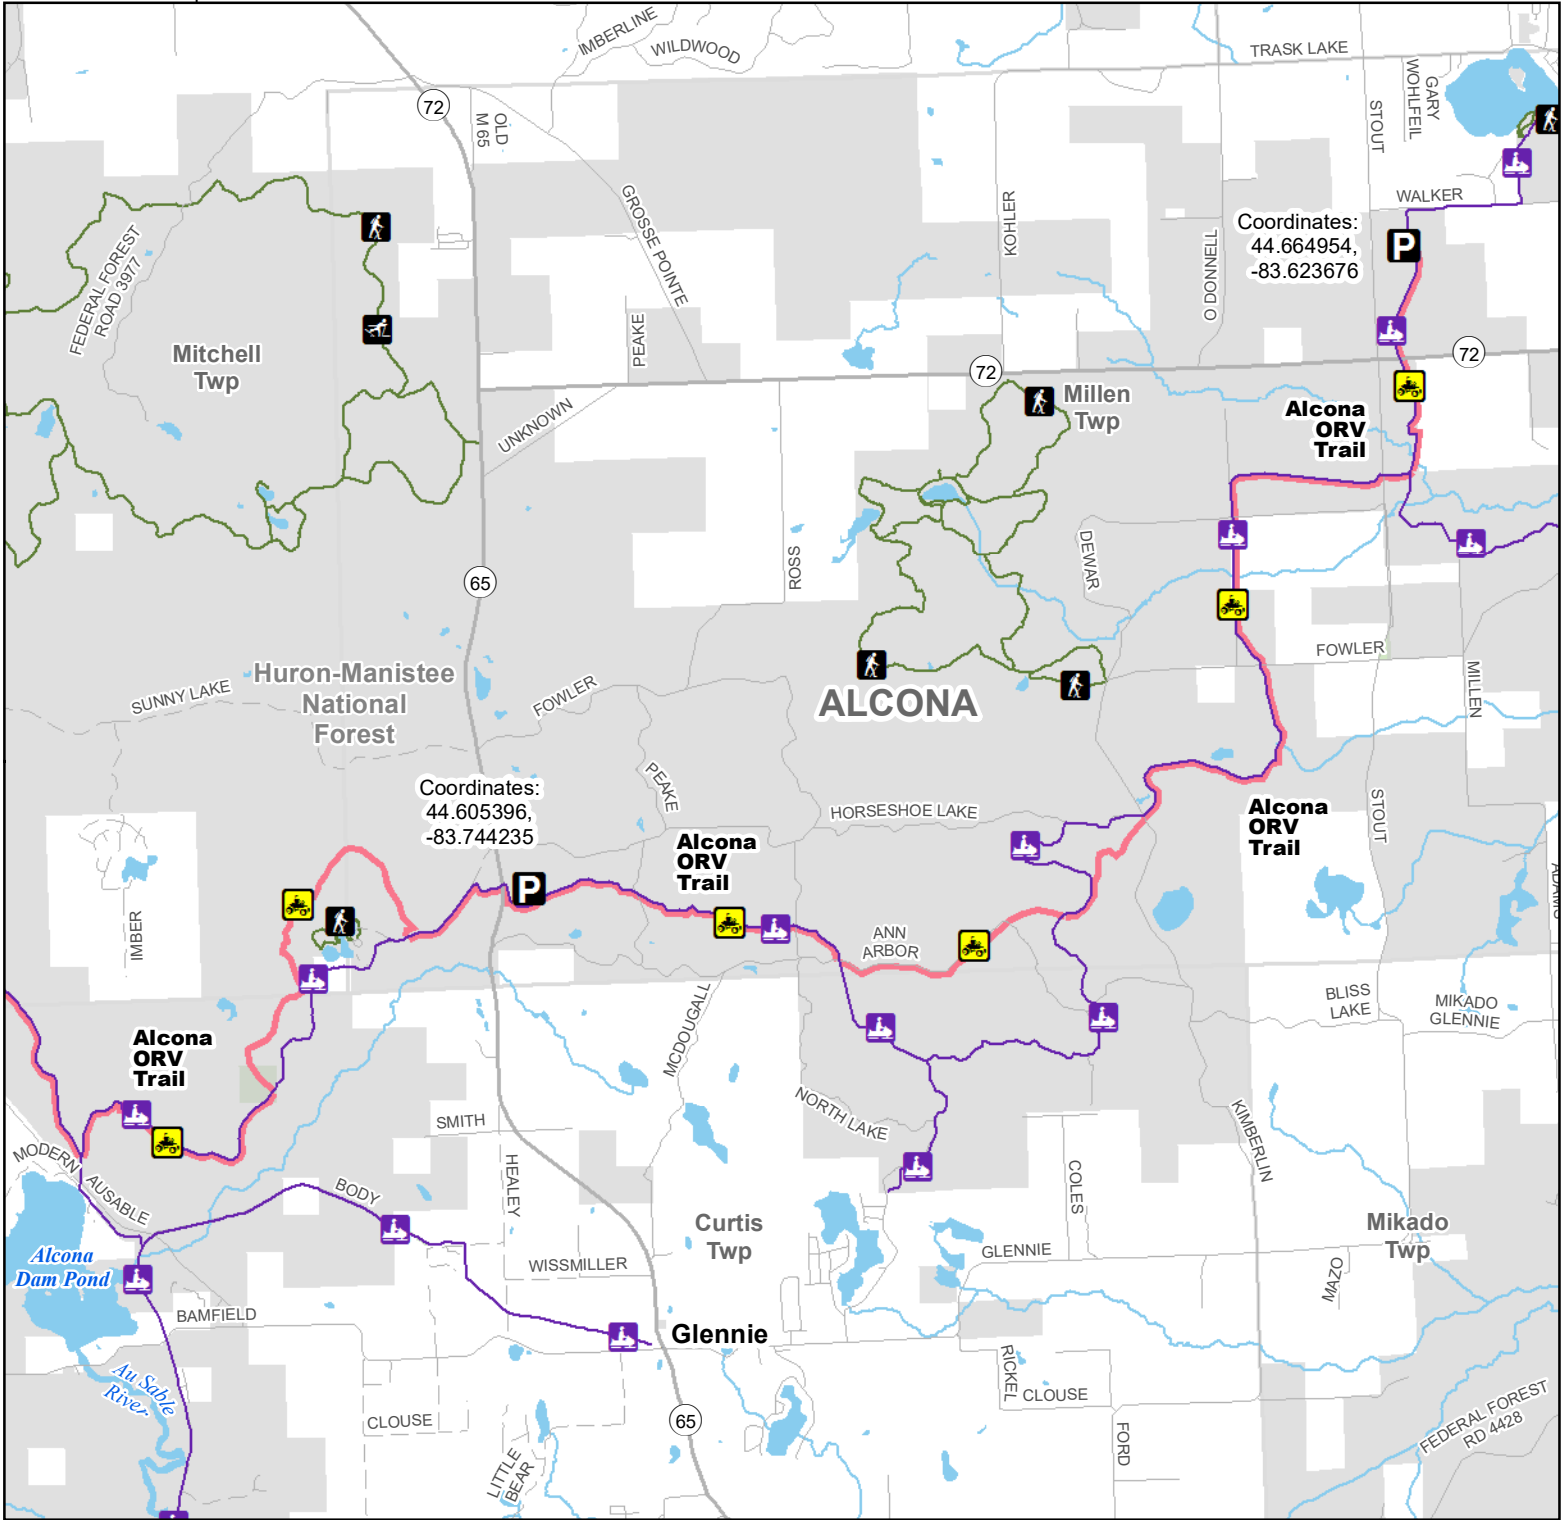

# Alcona ORV Trail East

## Alcona County, Michigan

Description: 29 miles.

**ADVISORY:** Trails and Routes have two-way traffic.  
**DISCLAIMER:** Trails shown on this map are an approximate representation of the trail system at the time of publication and may not reflect current ground conditions.  
**STAY ON SIGNED TRAILS ONLY!**

- Parking Lot
- ORV Trails
- Hiking Trail
- Ski Trail
- Snowmobile Trail

- ORV Trail – ORVs 50 inches in width or less including off-road motorcycles. ORV license and trail permit required.
- Snowmobile Trails
- Non-motorized trail
- Highway
- Paved road
- Gravel or dirt road
- Lake and River

- State Forest Land
- Federal Land
- Township
- County