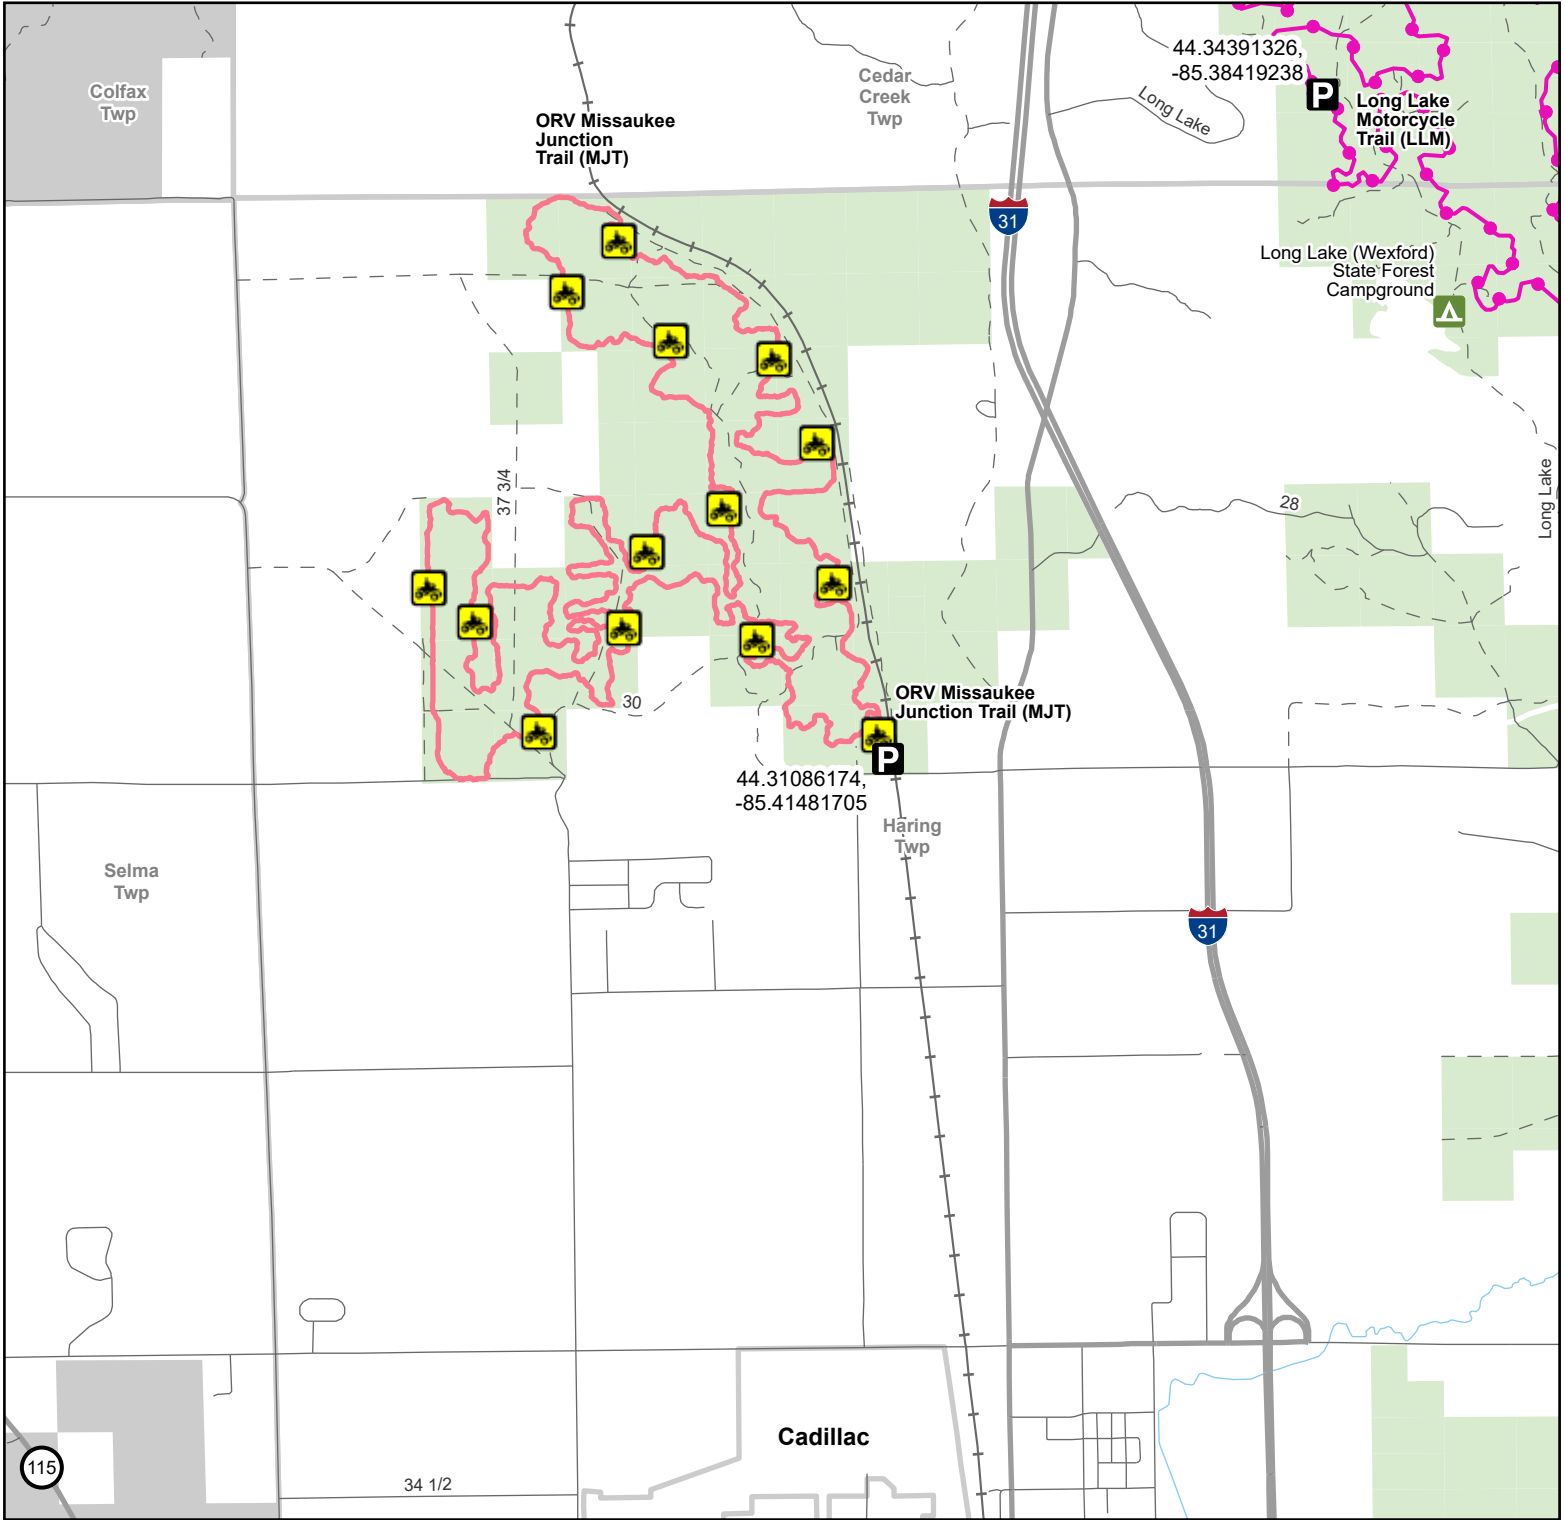

ORV Missaukee Junction Trail (MJT)

Wexford County, Michigan

Advisory: Trails and Routes have two-way traffic.
Disclaimer: Trails shown on this map are an approximate representation of the trail system at the time of publication and may not reflect current ground conditions. Stay on signed trails only!

- Parking Lot
- State forest campground
- ORV Trail
- Motorcycle - 24 Inch, Motorcycle only trail, ORV license and trail permit required.

- ATV Trail (50 Inch) ORVs 50 inches in width or less including off-road motorcycles. ORV license and trail permit required.
- Highway
- Paved Road
- Gravel or Dirt Road

- Railroad
- DNR-managed land
- Federally-managed land
- Civil Township
- County

Description:

Updated: 04/09/2026
If you need assistance with this map, please email DNR-Trails@michigan.gov.