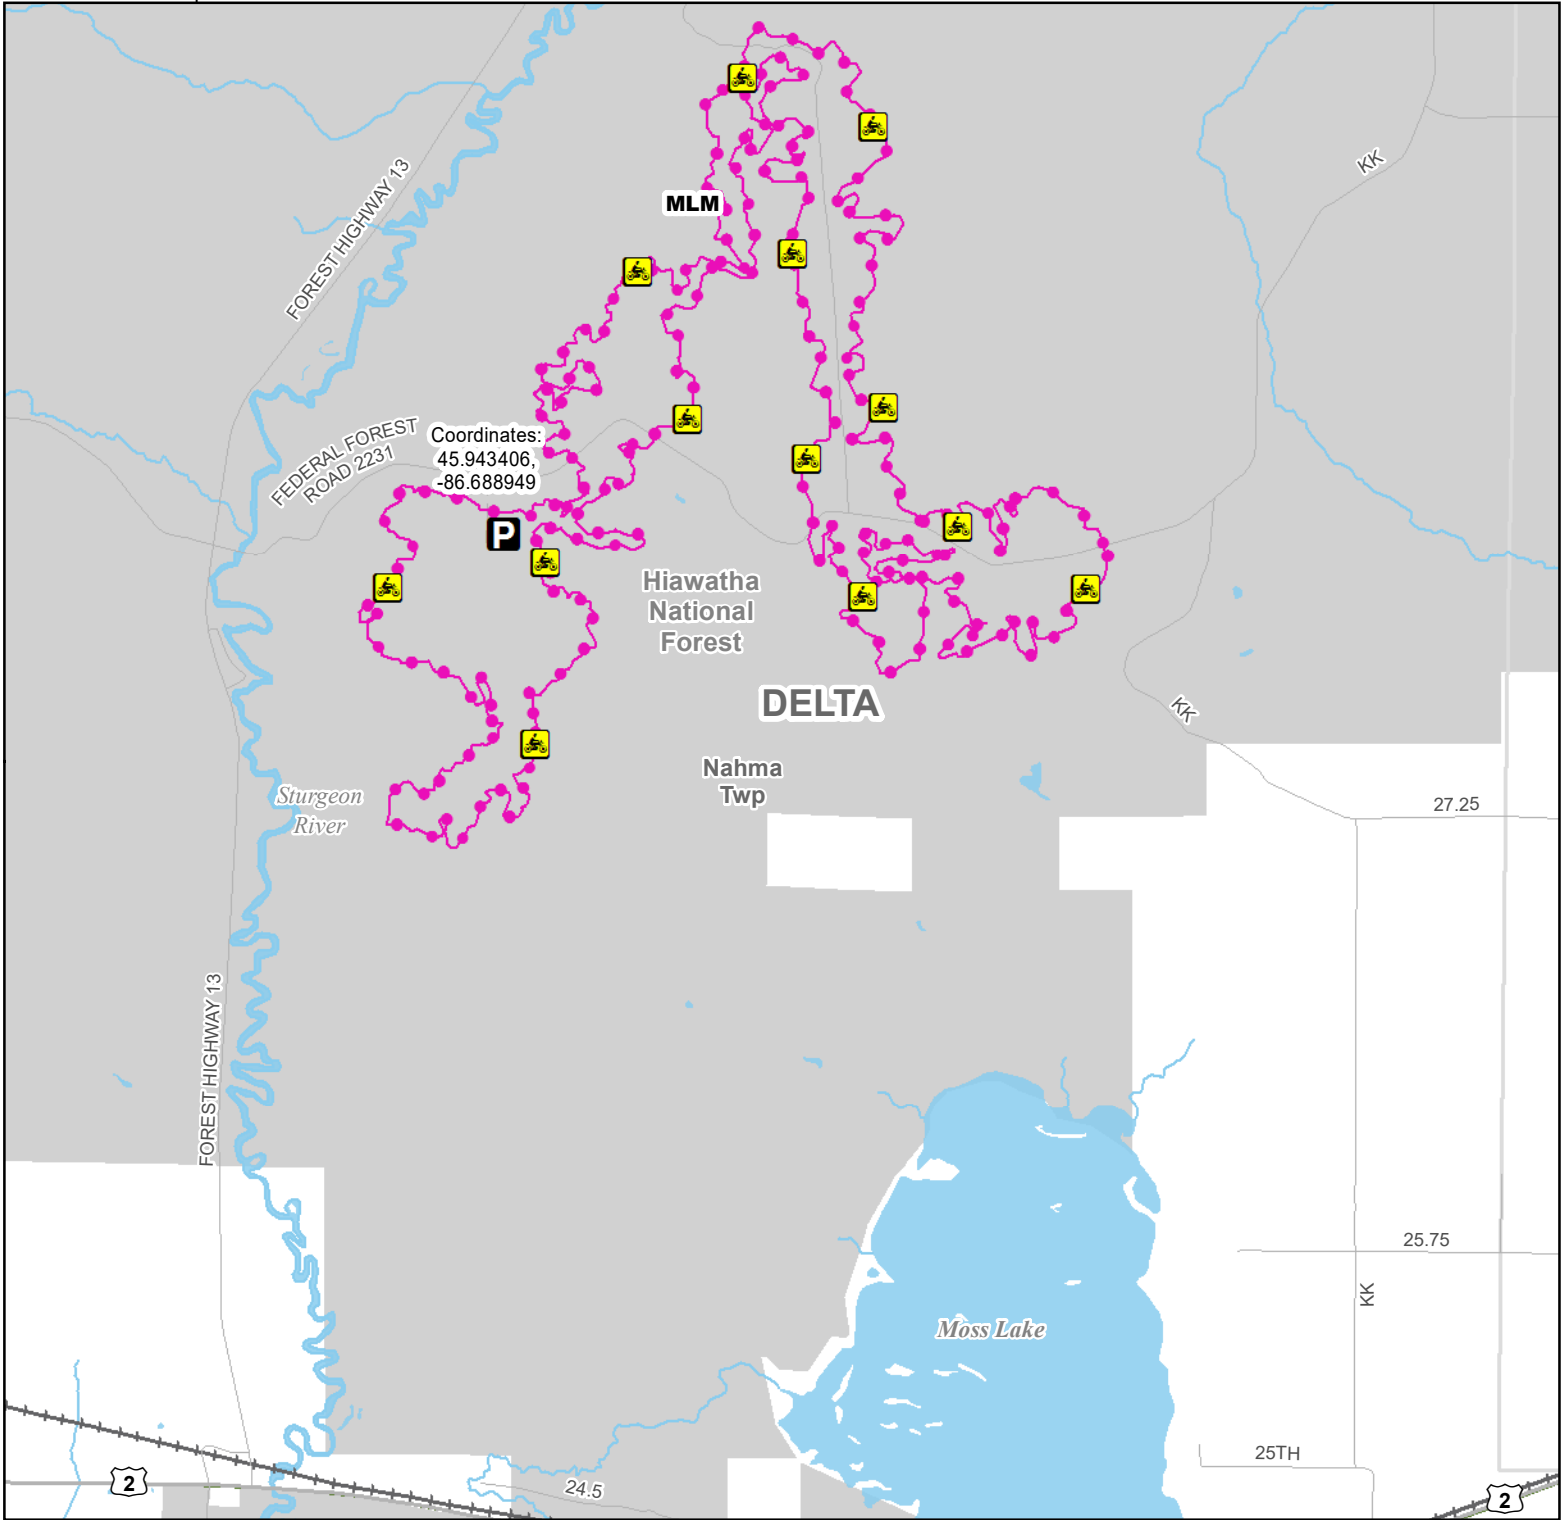

Moss Lake Motorcycle Trail (MLM)

Delta County, Michigan

Description: 26 Miles

ADVISORY: Trails and Routes have two-way traffic.
DISCLAIMER: Trails shown on this map are an approximate representation of the trail system at the time of publication and may not reflect current ground conditions.
STAY ON SIGNED TRAILS ONLY!

- Parking Lot
- Motorcycle Trails (DNR License)
- Motorcycle Trail – Motorcycles Only. ORV license and trail permit required.
- Non-motorized trail
- Highway
- Paved road
- Gravel or dirt road
- Railroad
- Lake and River
- Federal Land
- Township
- County

Updated: 7/1/2022

N

Michigan.gov/ORVInfo