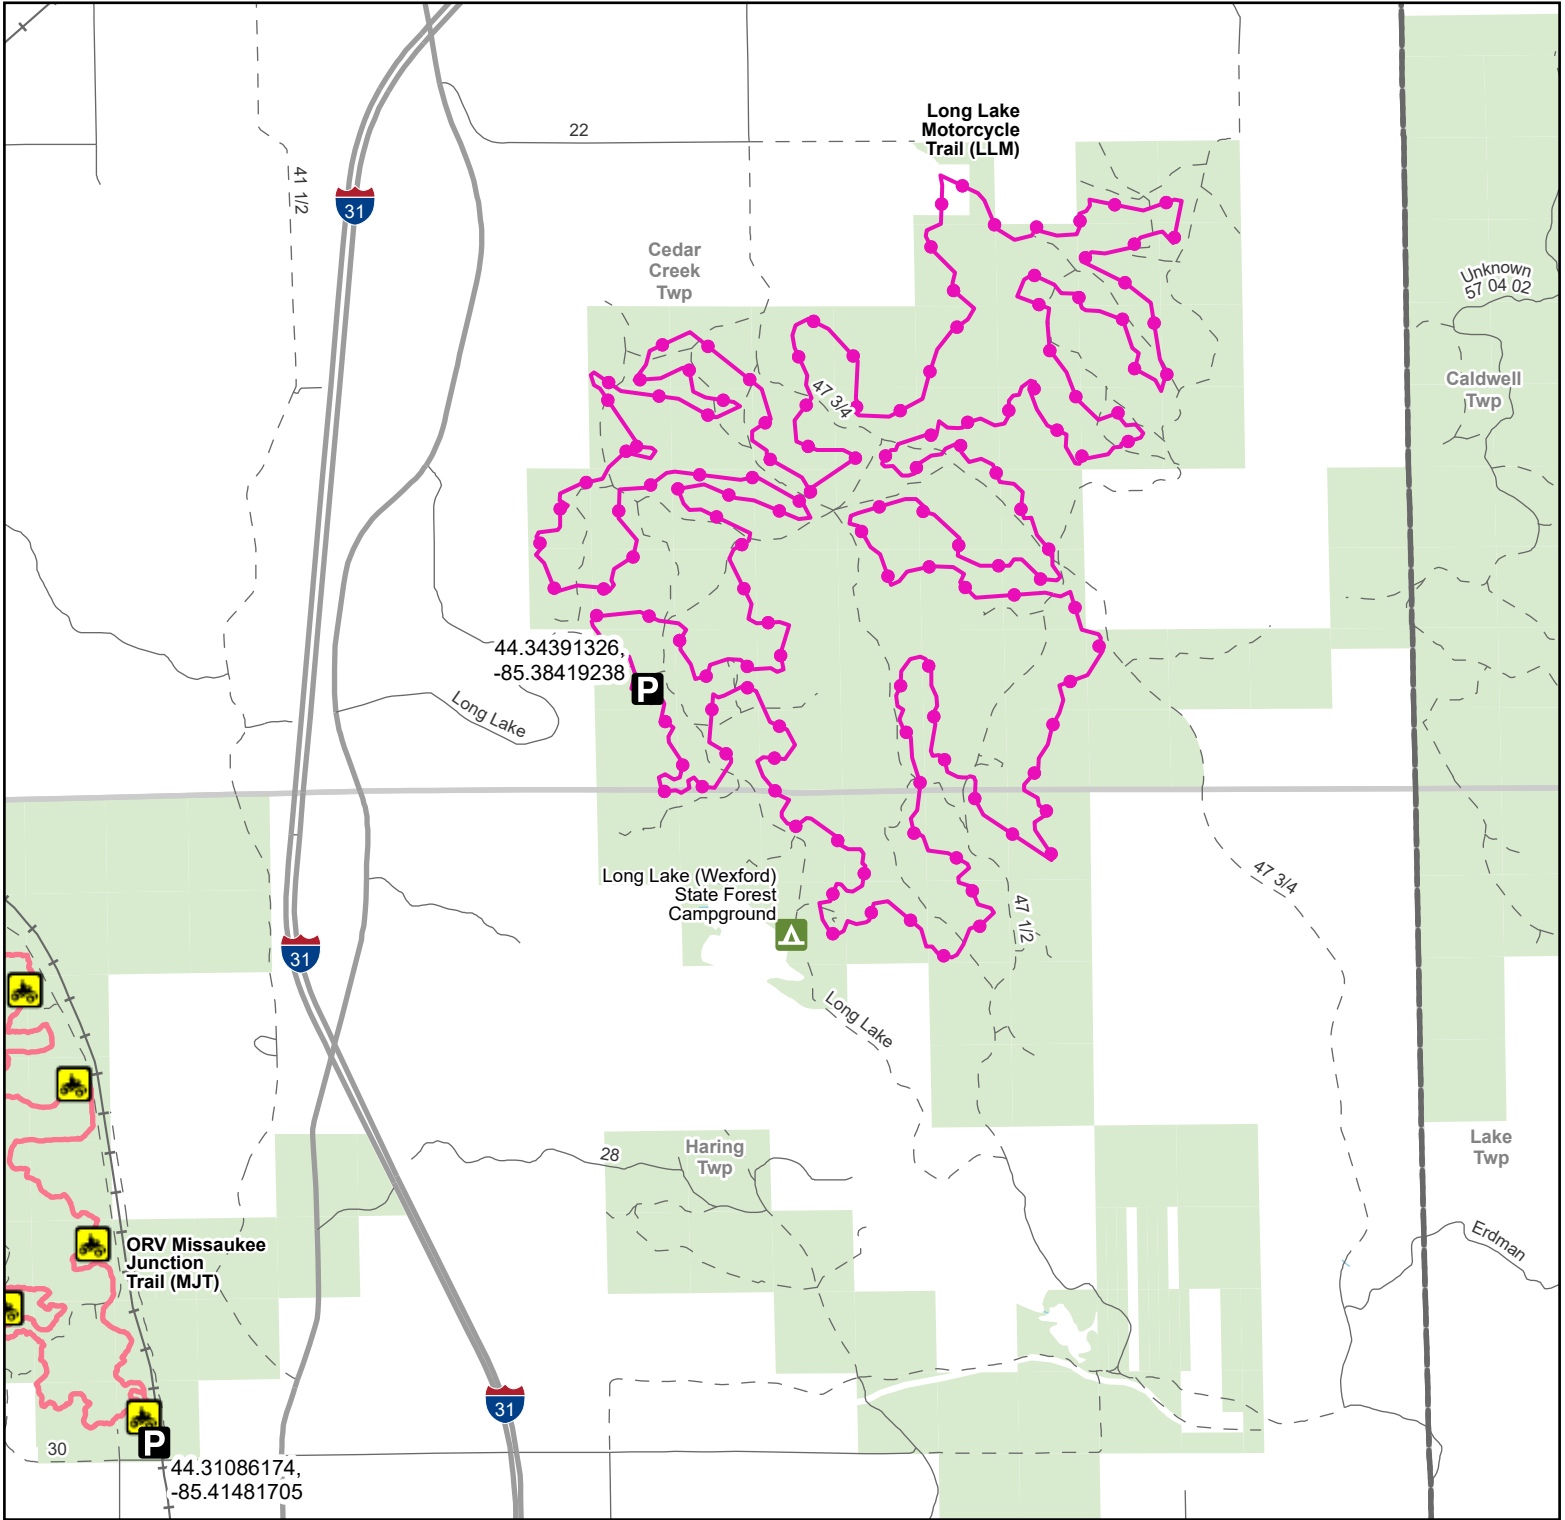

Long Lake Motorcycle Trail (LLM)

Wexford County, Michigan

Description:

Advisory: Trails and Routes have two-way traffic. Disclaimer: Trails shown on this map are an approximate representation of the trail system at the time of publication and may not reflect current ground conditions. Stay on signed trails only!

44.34391326,
-85.38419238

44.31086174,
-85.41481705

- Parking Lot
- State forest campground
- ORV Trail
- Motorcycle - 24 Inch, Motorcycle only trail, ORV license and trail permit required.

- ATV Trail (50 Inch) ORVs 50 inches in width or less including off-road motorcycles. ORV license and trail permit required.
- Highway
- Paved Road
- Gravel or Dirt Road

- Railroad
- DNR-managed land
- Civil Township
- County