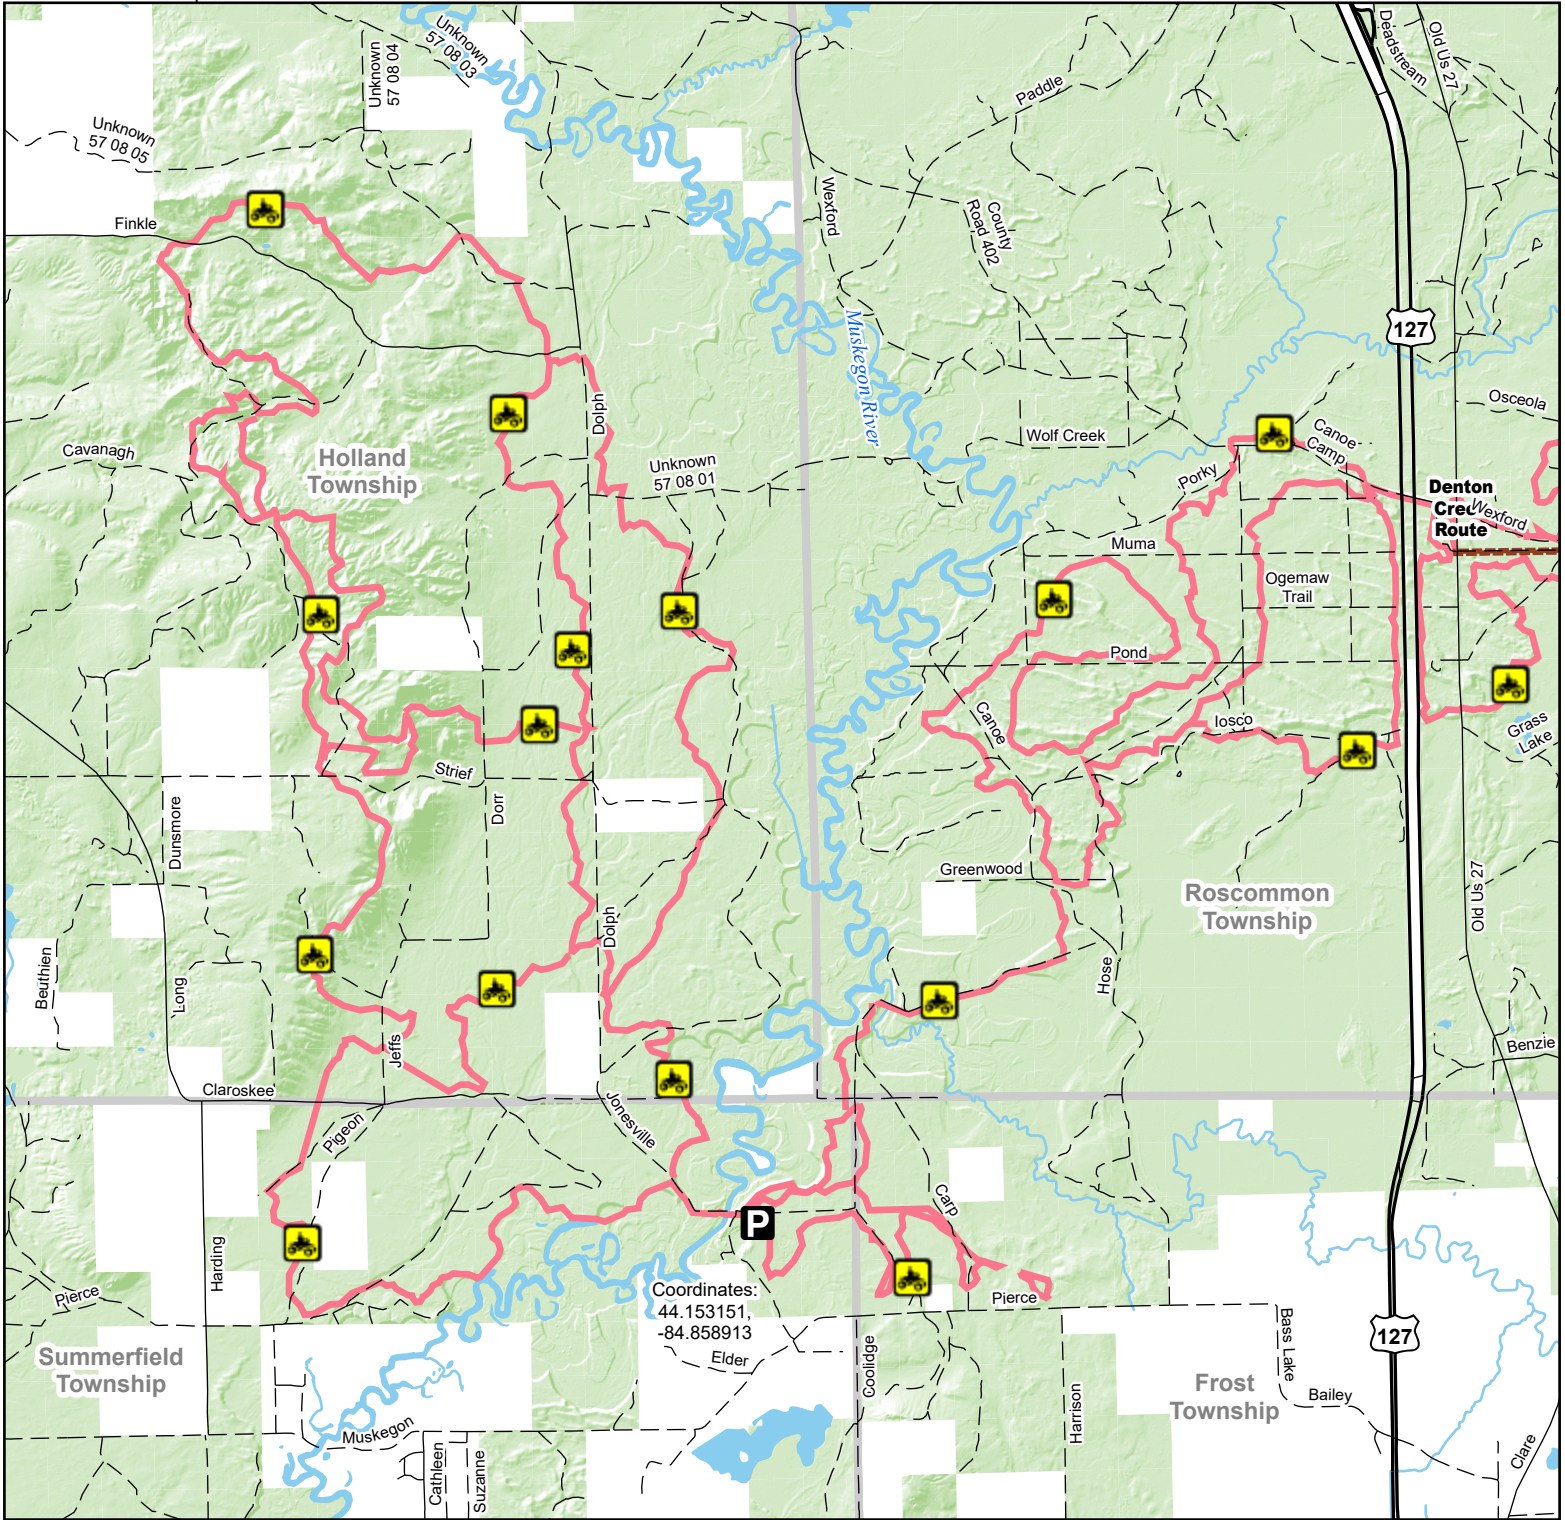

Leota Trail

Missaukee, Roscommon & Clare Counties, Michigan

Advisory: Trails and routes have two-way traffic.
Disclaimer: Trails shown on this map are an approximate representation of the trail system at the time of publication and may not reflect current ground conditions. Stay on signed trails only!

Description:

Coordinates:
44.153151,
-84.858913

- Parking Lot
- ORV Trail

ORV Route – ORVs of all sizes including off-road motorcycles. ORV license and trail permit required unless licensed by the Secretary of State.

- ORV Trail – ORVs 50 inches in width or less including off-road motorcycles. ORV license and trail permit required.
- Highway
- Paved road
- Gravel or dirt road
- Lake and River
- State Forest Land
- Township