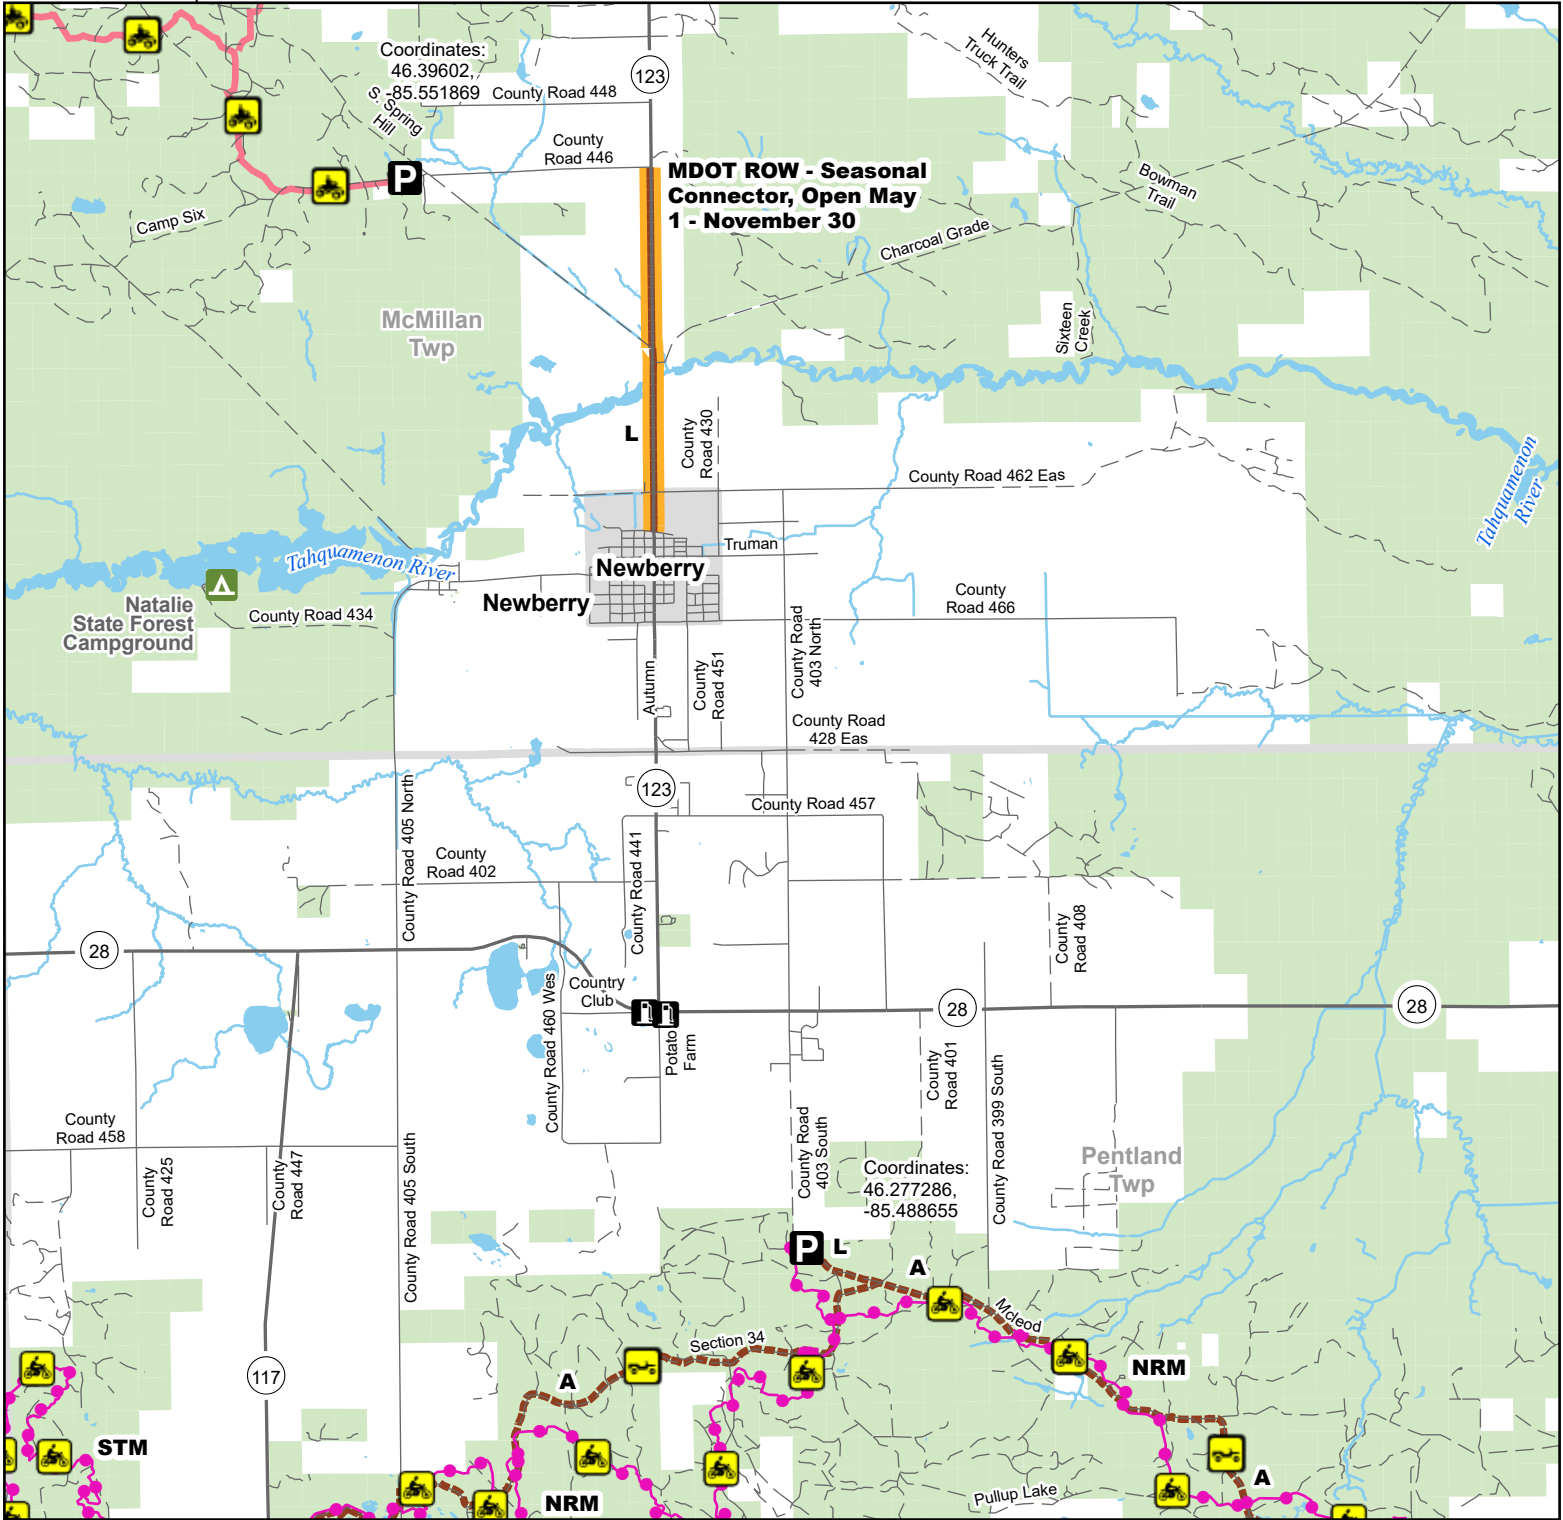

L Route -- Newberry & Pentland Township

Luce County, Michigan

Advisory: Trails and routes have two-way traffic.
Disclaimer: Trails shown on this map are an approximate representation of the trail system at the time of publication and may not reflect current ground conditions. Stay on signed trails only!

Description: 4 Miles

- Parking Lot
- Gas Station
- Motorcycle (DNR License)
- ORV Route
- MDOT ROW - Seasonal Connector, Open May 1 - November 30

- Motorcycle Trail – Motorcycles Only. ORV license and trail permit required.
- ORV Route – ORVs of all sizes including off-road motorcycles. ORV license and trail permit required unless licensed by the Secretary of State.
- Highway
- Paved road
- Gravel or dirt road
- Lake and River
- State Forest Land
- Township
- County