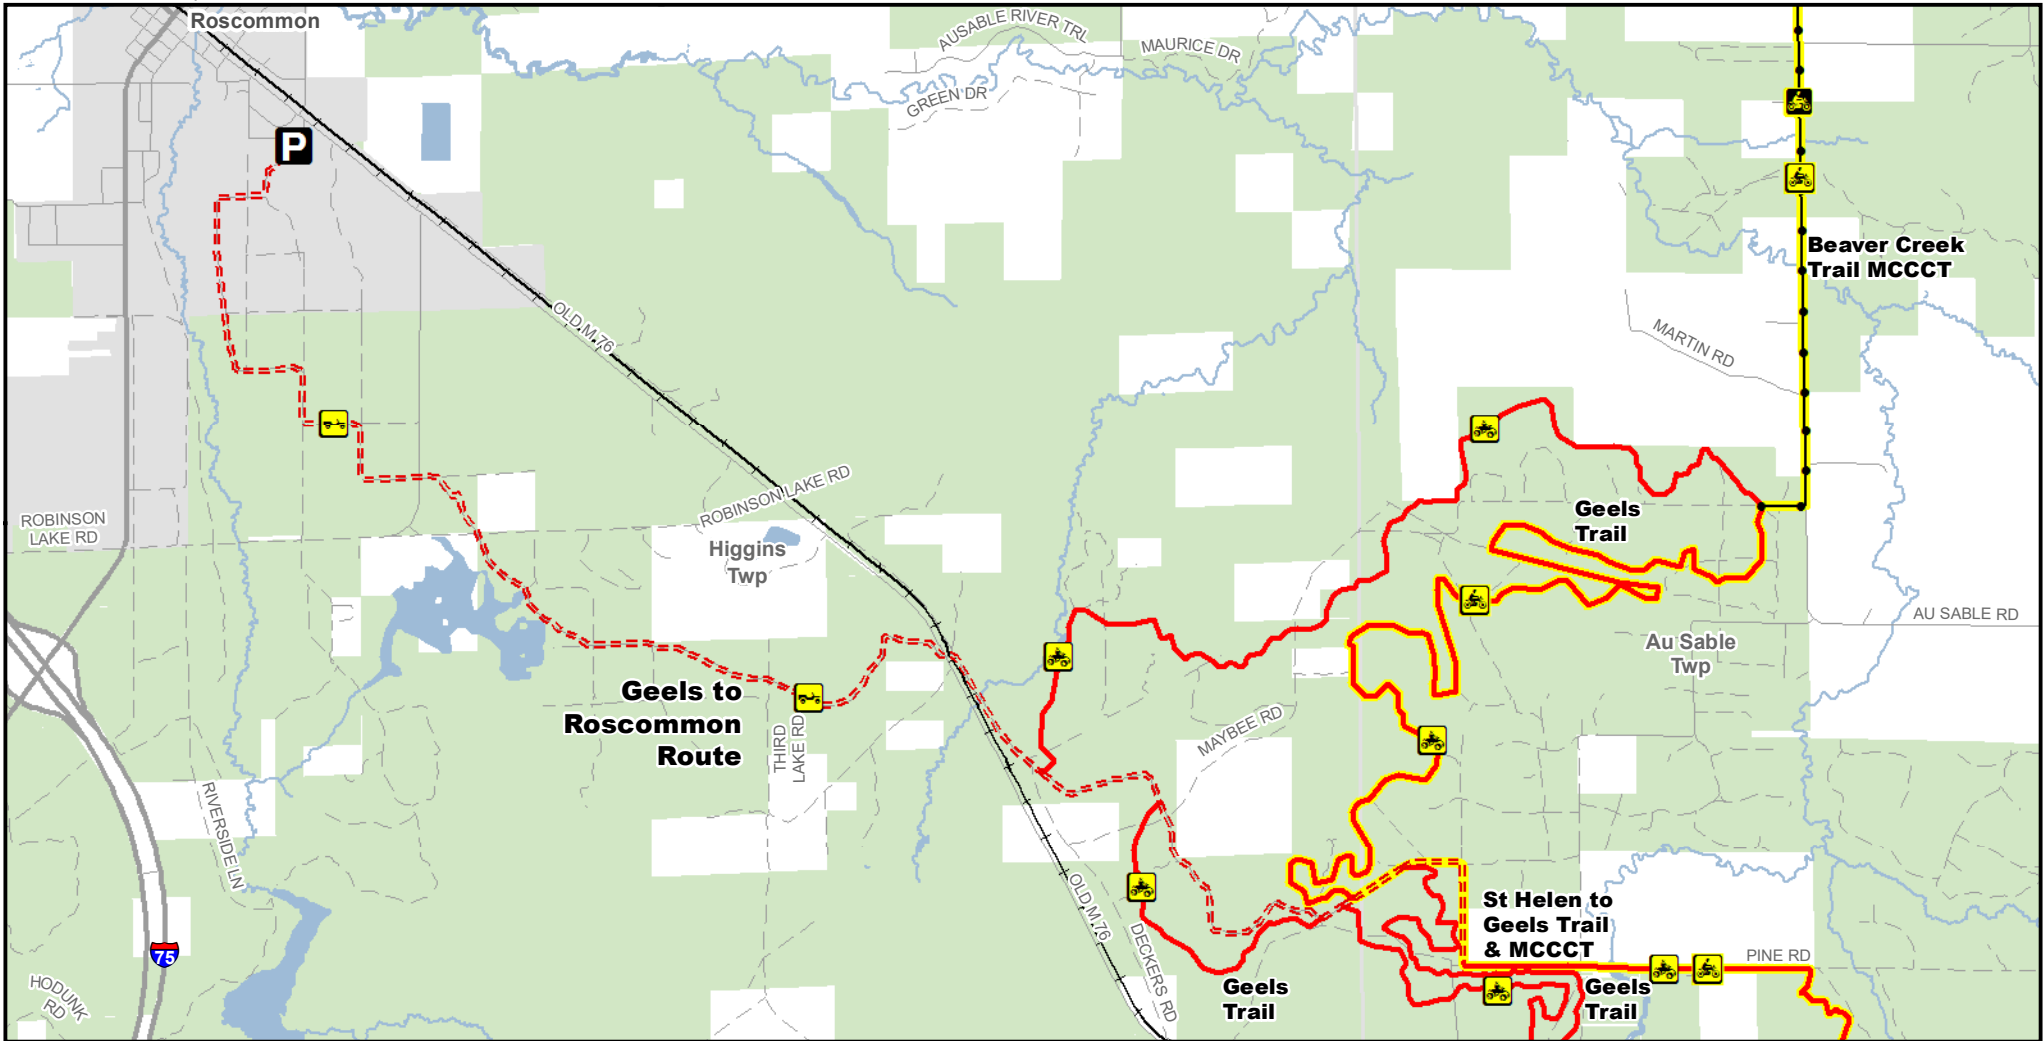

Geels to Roscommon Route

Roscommon County, Michigan

Description: ORV route 9 miles.

ADVISORY: Trails and Routes have two-way traffic.
DISCLAIMER: Trails shown on this map are an approximate representation of the trail system at the time of publication and may not reflect current ground conditions.
STAY ON SIGNED TRAILS ONLY!

Parking lot

Motorcycle trail (SOS license)

MCCCT Trails

ORV trail

ORV route

--- ORV Route – ORVs of all sizes including off-road motorcycles. ORV license and trail permit required unless licensed by the Secretary of State.

— ORV Trail – ORVs 50 inches in width or less including off-road motorcycles. ORV license and trail permit required.

●— Motorcycle Trail - Secretary of State license required.

— Michigan Cross Country Cycle Trail (MCCCT)

— Highway

— Paved road

- - - Gravel or dirt road

— Lakes and rivers

— State forest land

— Township

- - - County boundary