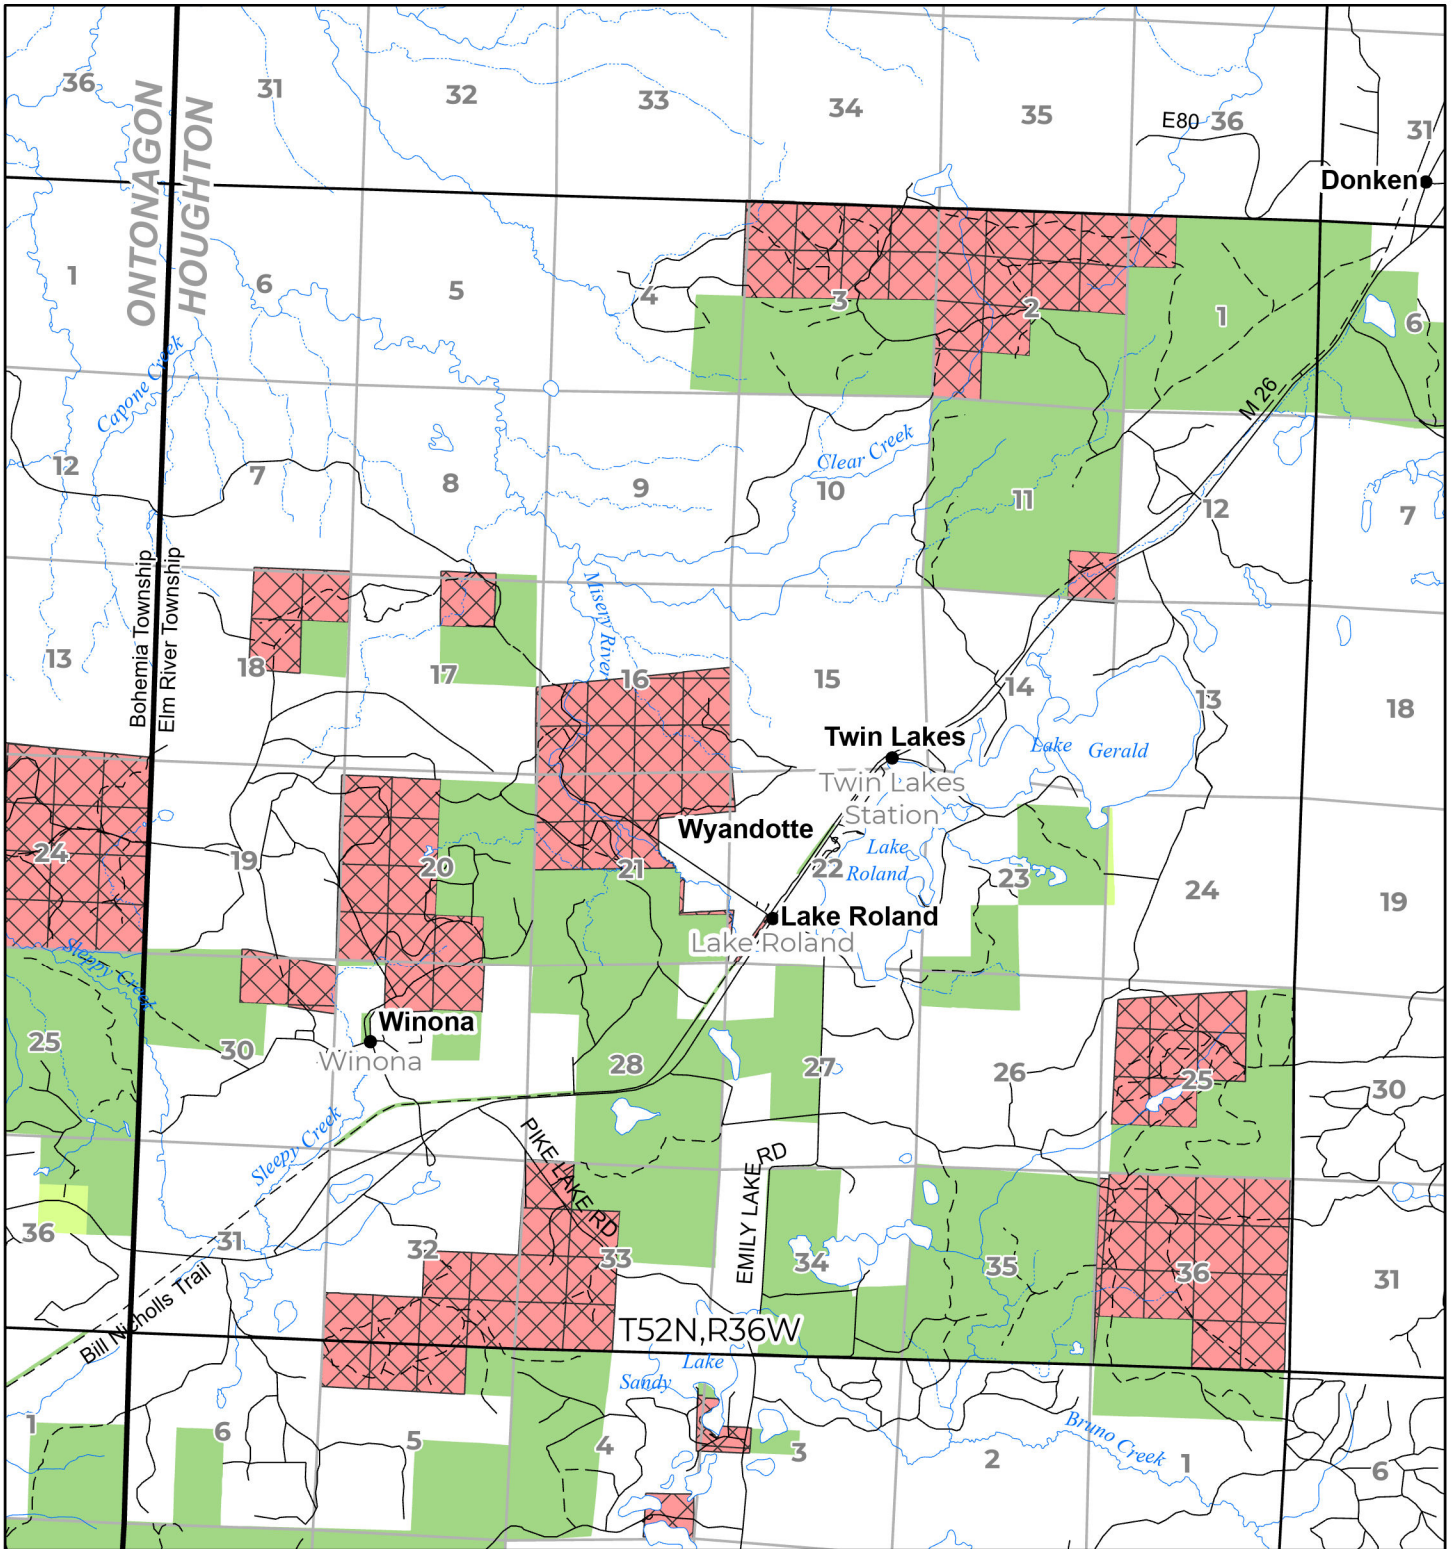

2025 FUELWOOD COLLECTION
 HOUGHTON COUNTY
T52N,R36W

- Open (Recently Closed Timber Sale)
- Open
- Open (Military Restrictions – Possible closure from May to September)
- Closed