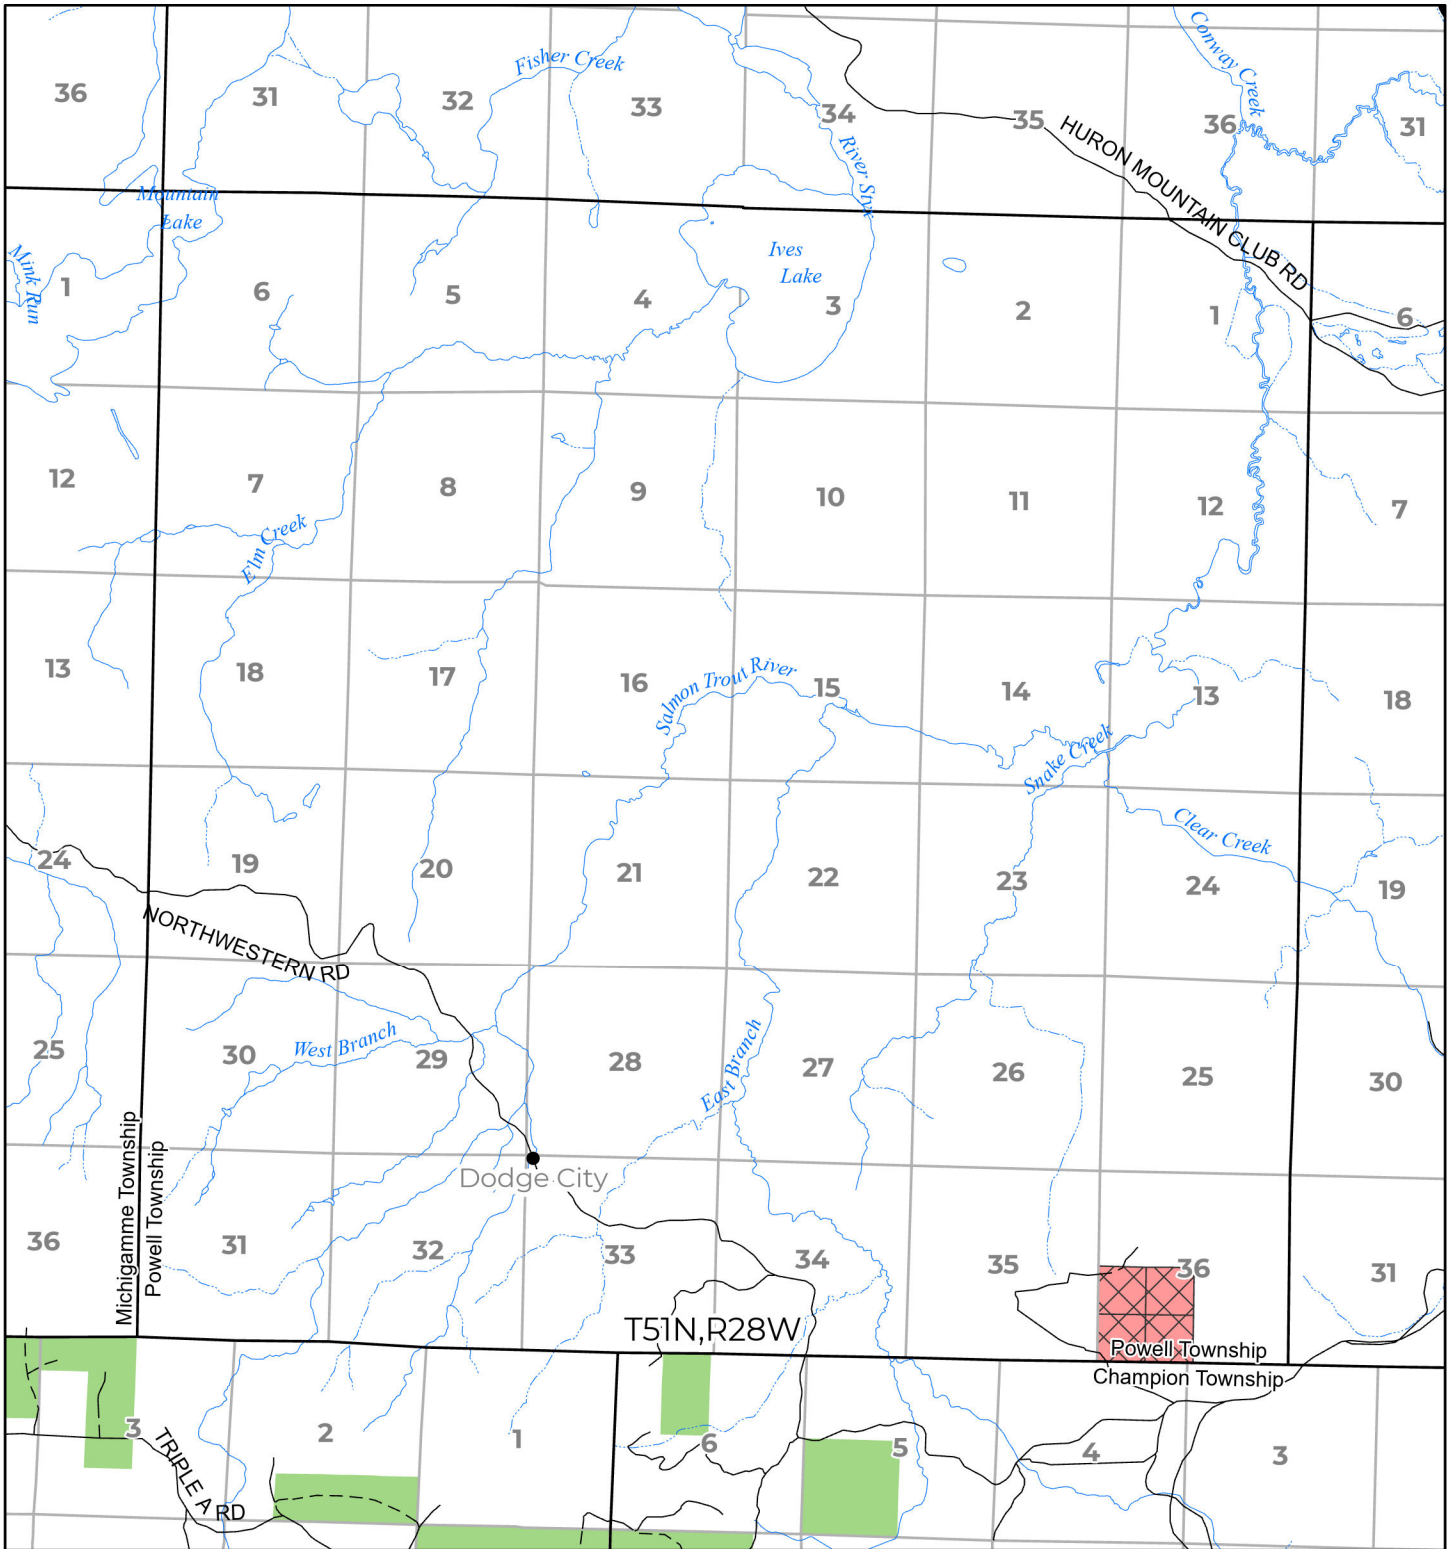

2025 FUELWOOD COLLECTION  
 MARQUETTE COUNTY  
**T51N,R28W**

- Open (Recently Closed Timber Sale)
- Open
- Open (Military Restrictions – Possible closure from May to September)
- Closed