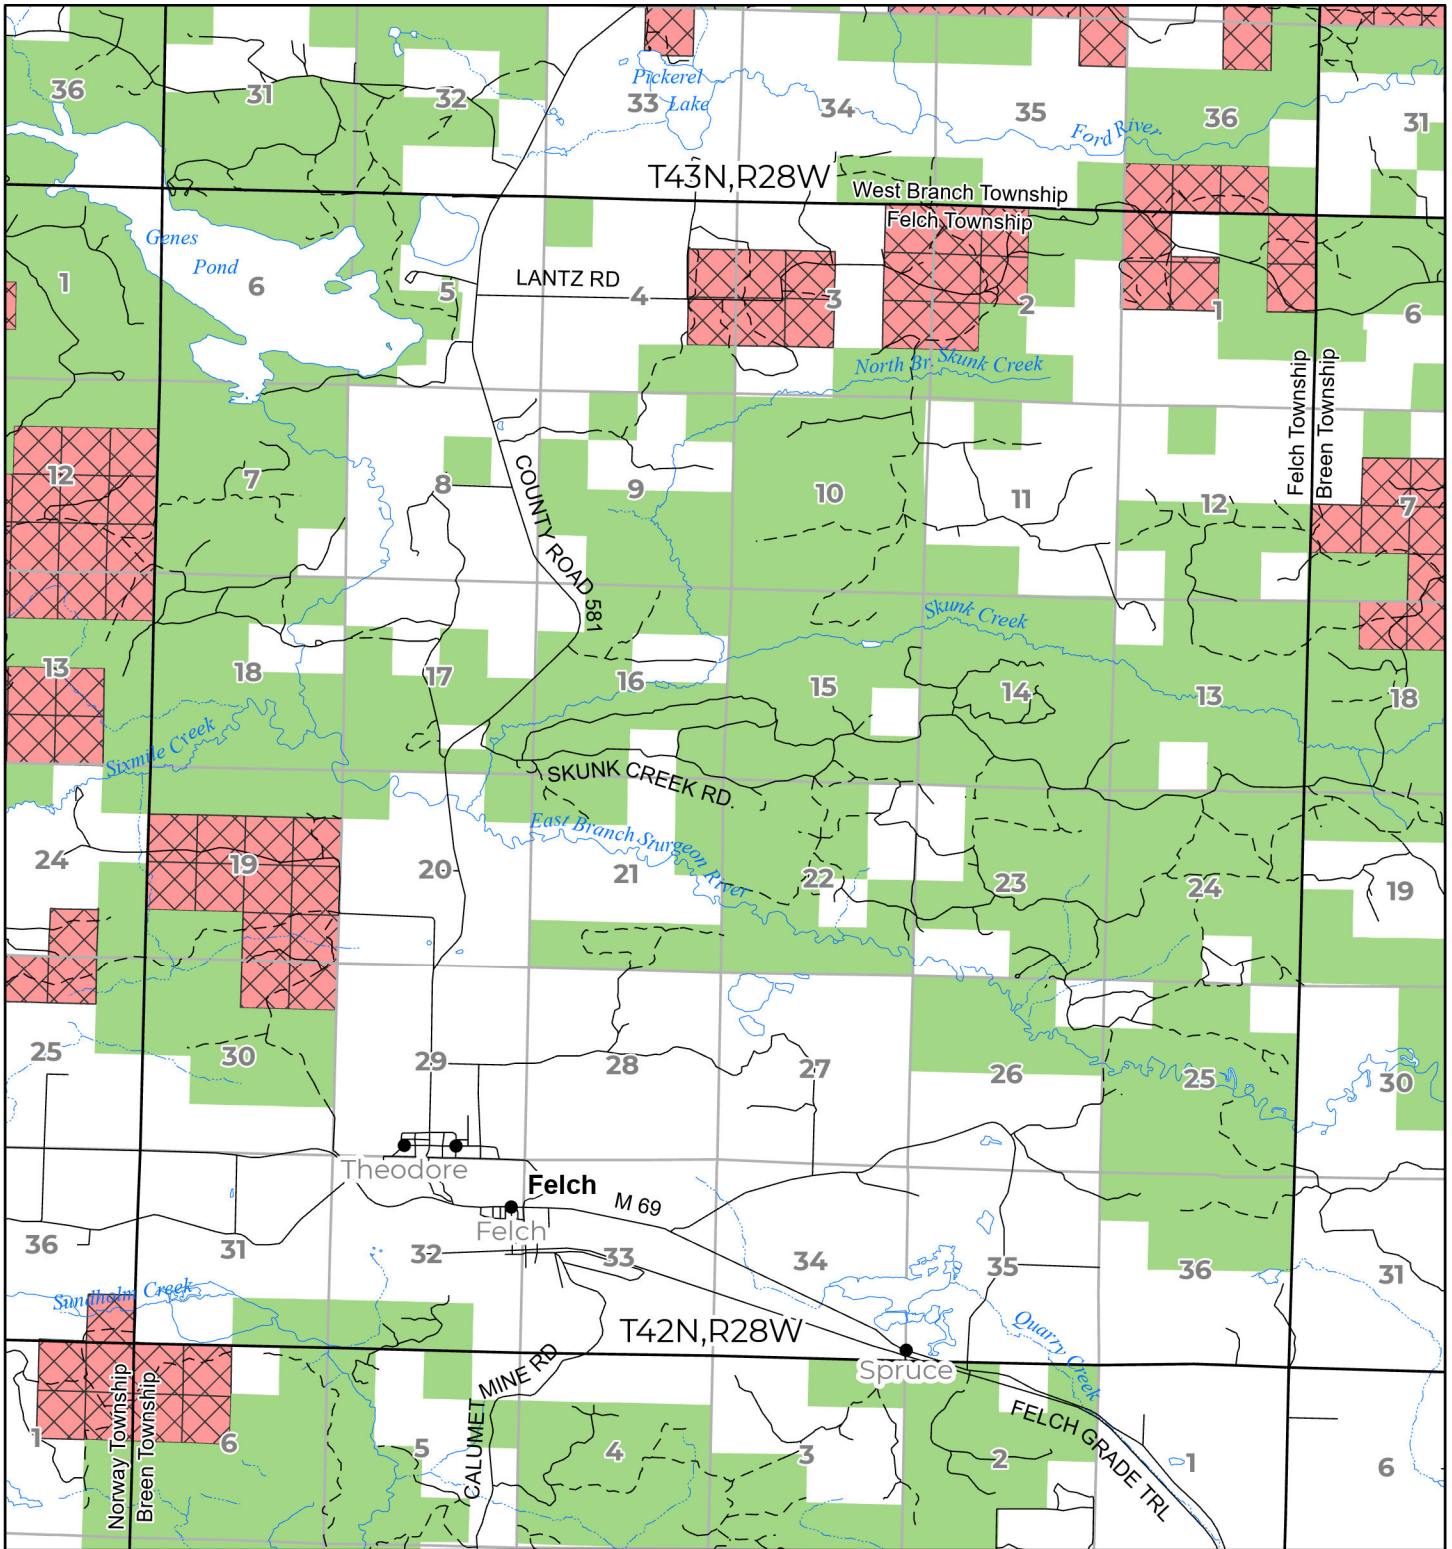

2025 FUELWOOD COLLECTION
 DICKINSON COUNTY
T42N,R28W

- Open (Recently Closed Timber Sale)
- Open
- Open (Military Restrictions – Possible closure from May to September)
- Closed