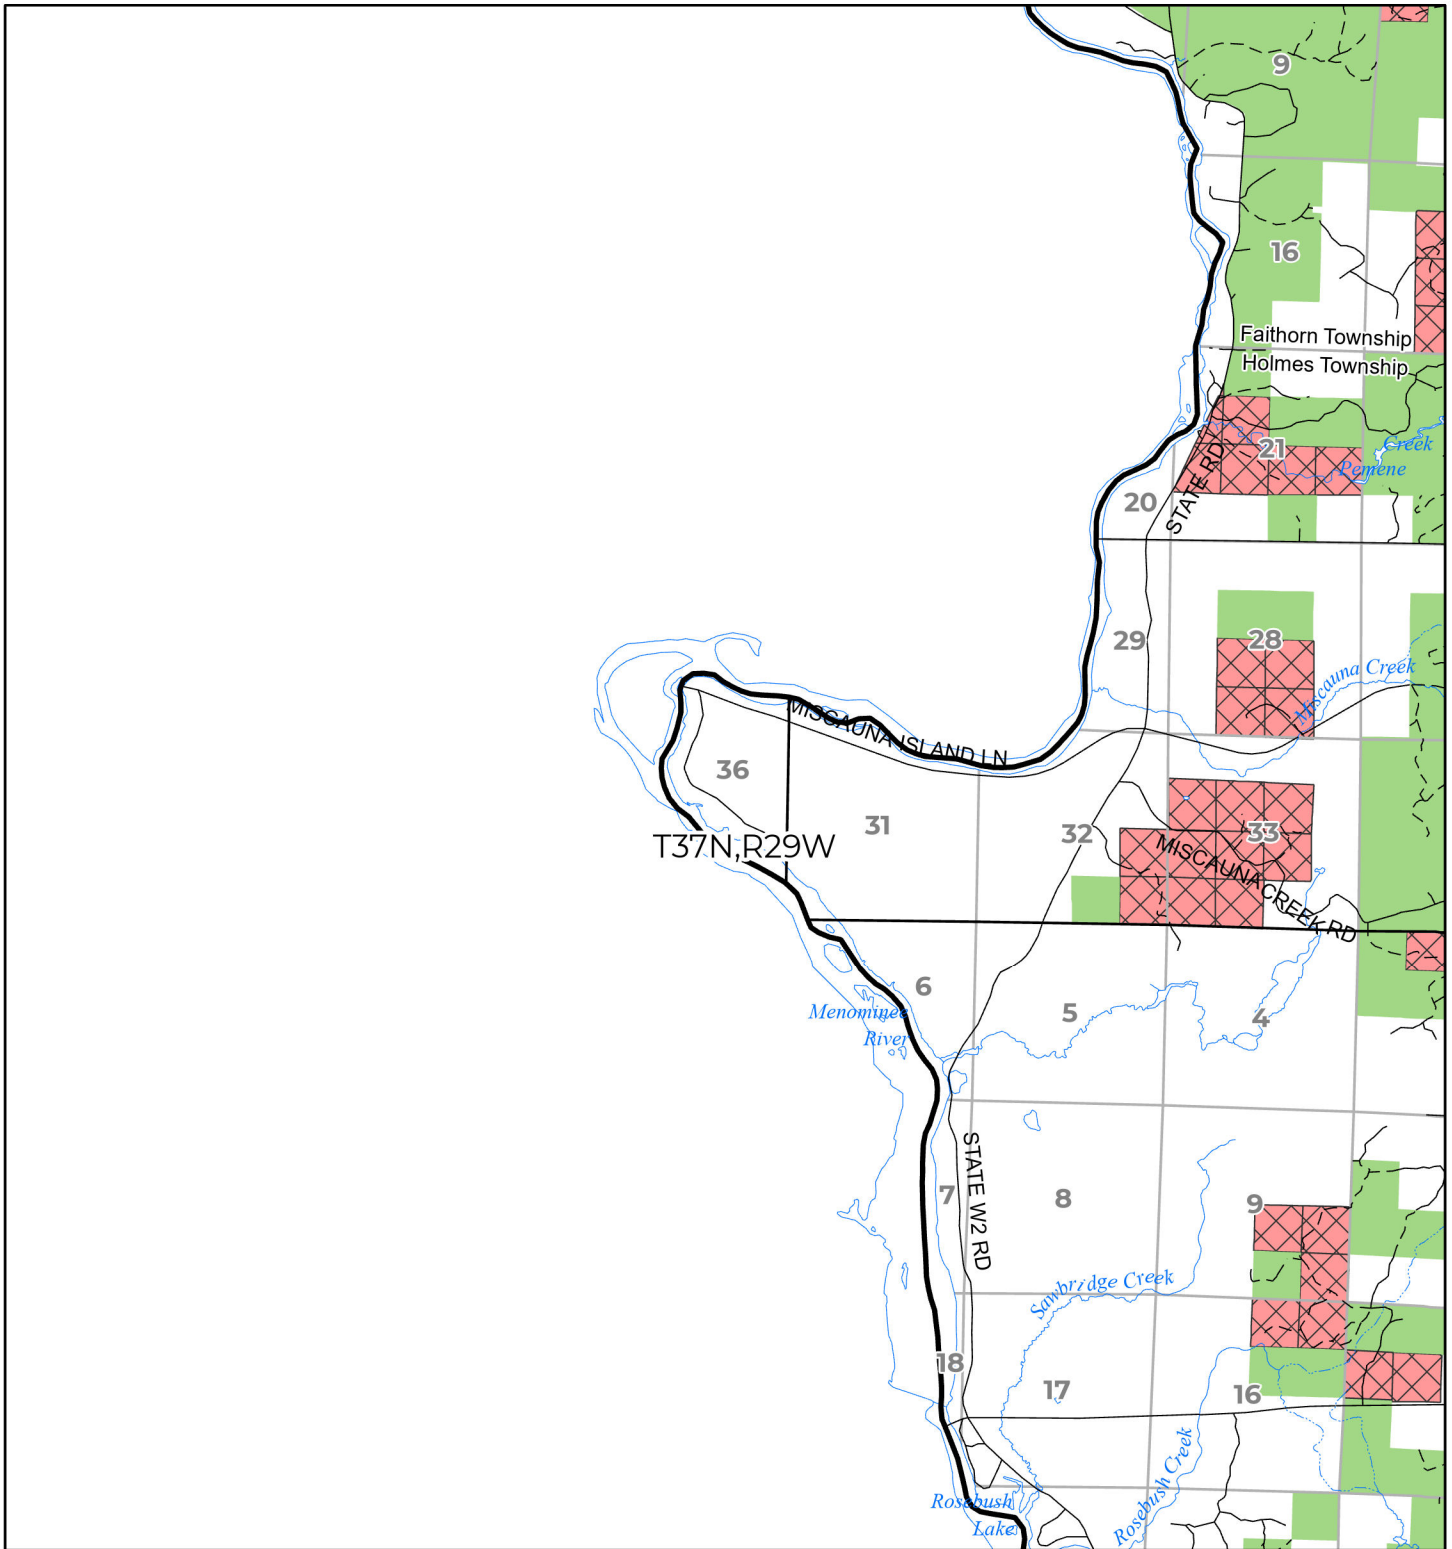

2025 FUELWOOD COLLECTION
 MENONIMEE COUNTY
T37N,R29W

- Open (Recently Closed Timber Sale)
- Open
- Open (Military Restrictions – Possible closure from May to September)
- Closed