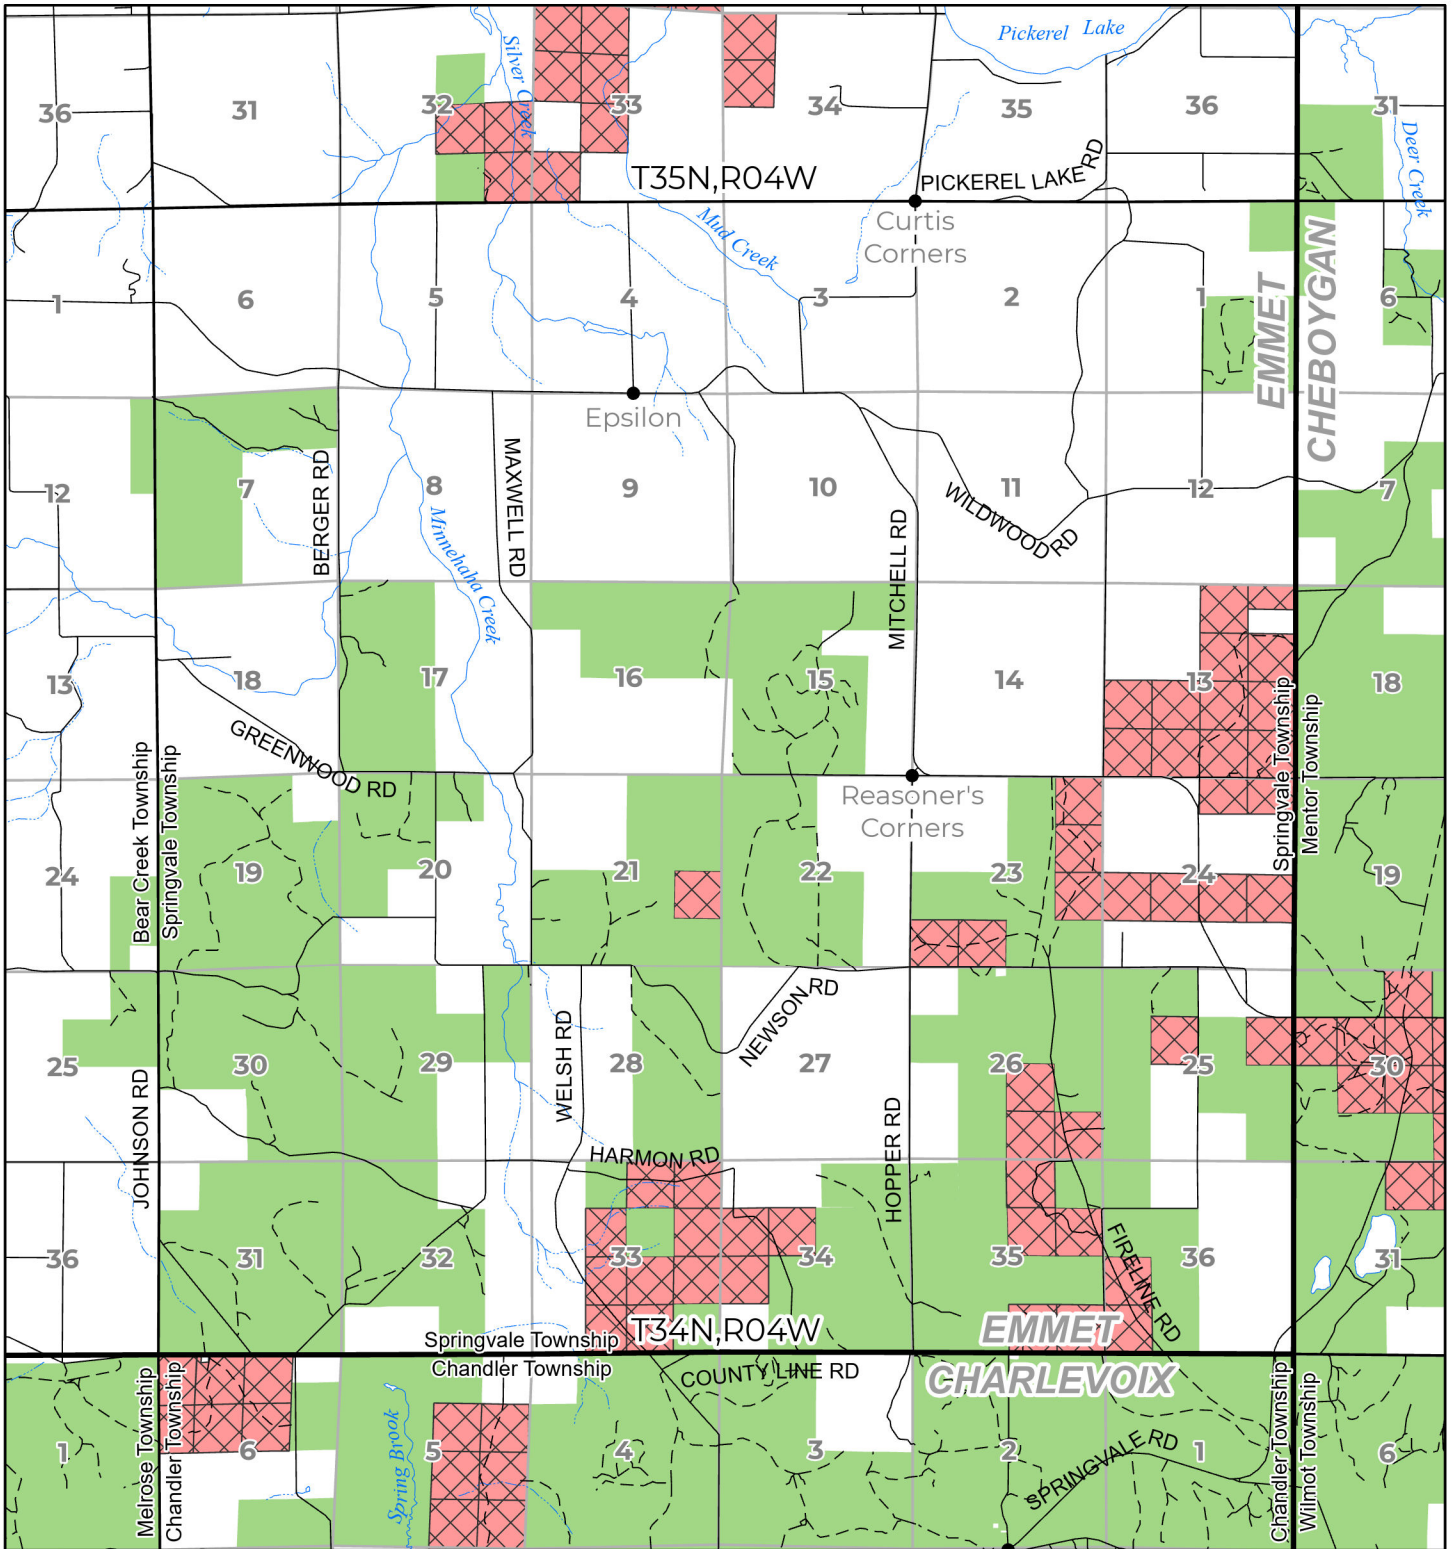

2025 FUELWOOD COLLECTION
EMMET COUNTY
T34N,R04W

- Open (Recently Closed Timber Sale)
- Open
- Open (Military Restrictions – Possible closure from May to September)
- Closed