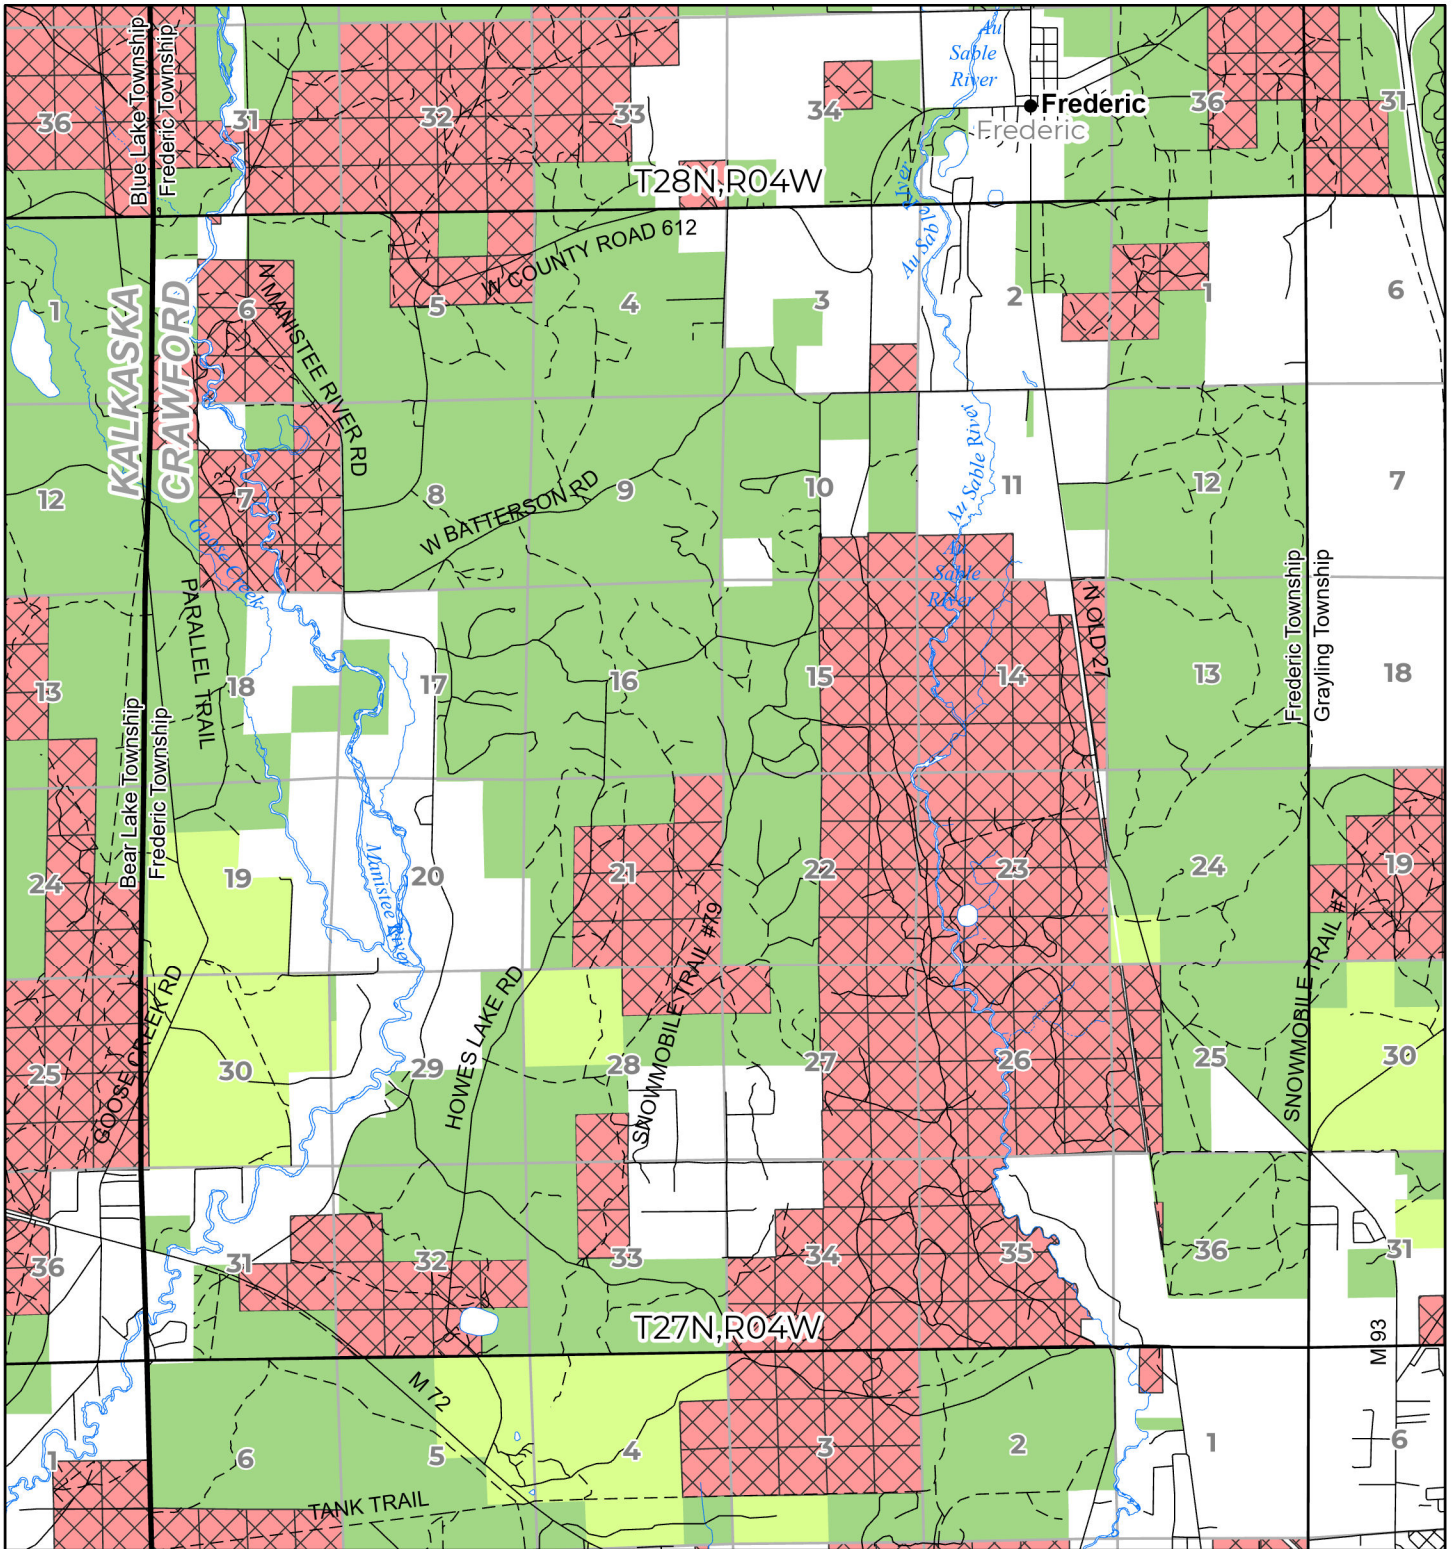

2025 FUELWOOD COLLECTION
CRAWFORD COUNTY
T27N,R04W

- Open (Recently Closed Timber Sale)
- Open
- Open (Military Restrictions – Possible closure from May to September)
- Closed