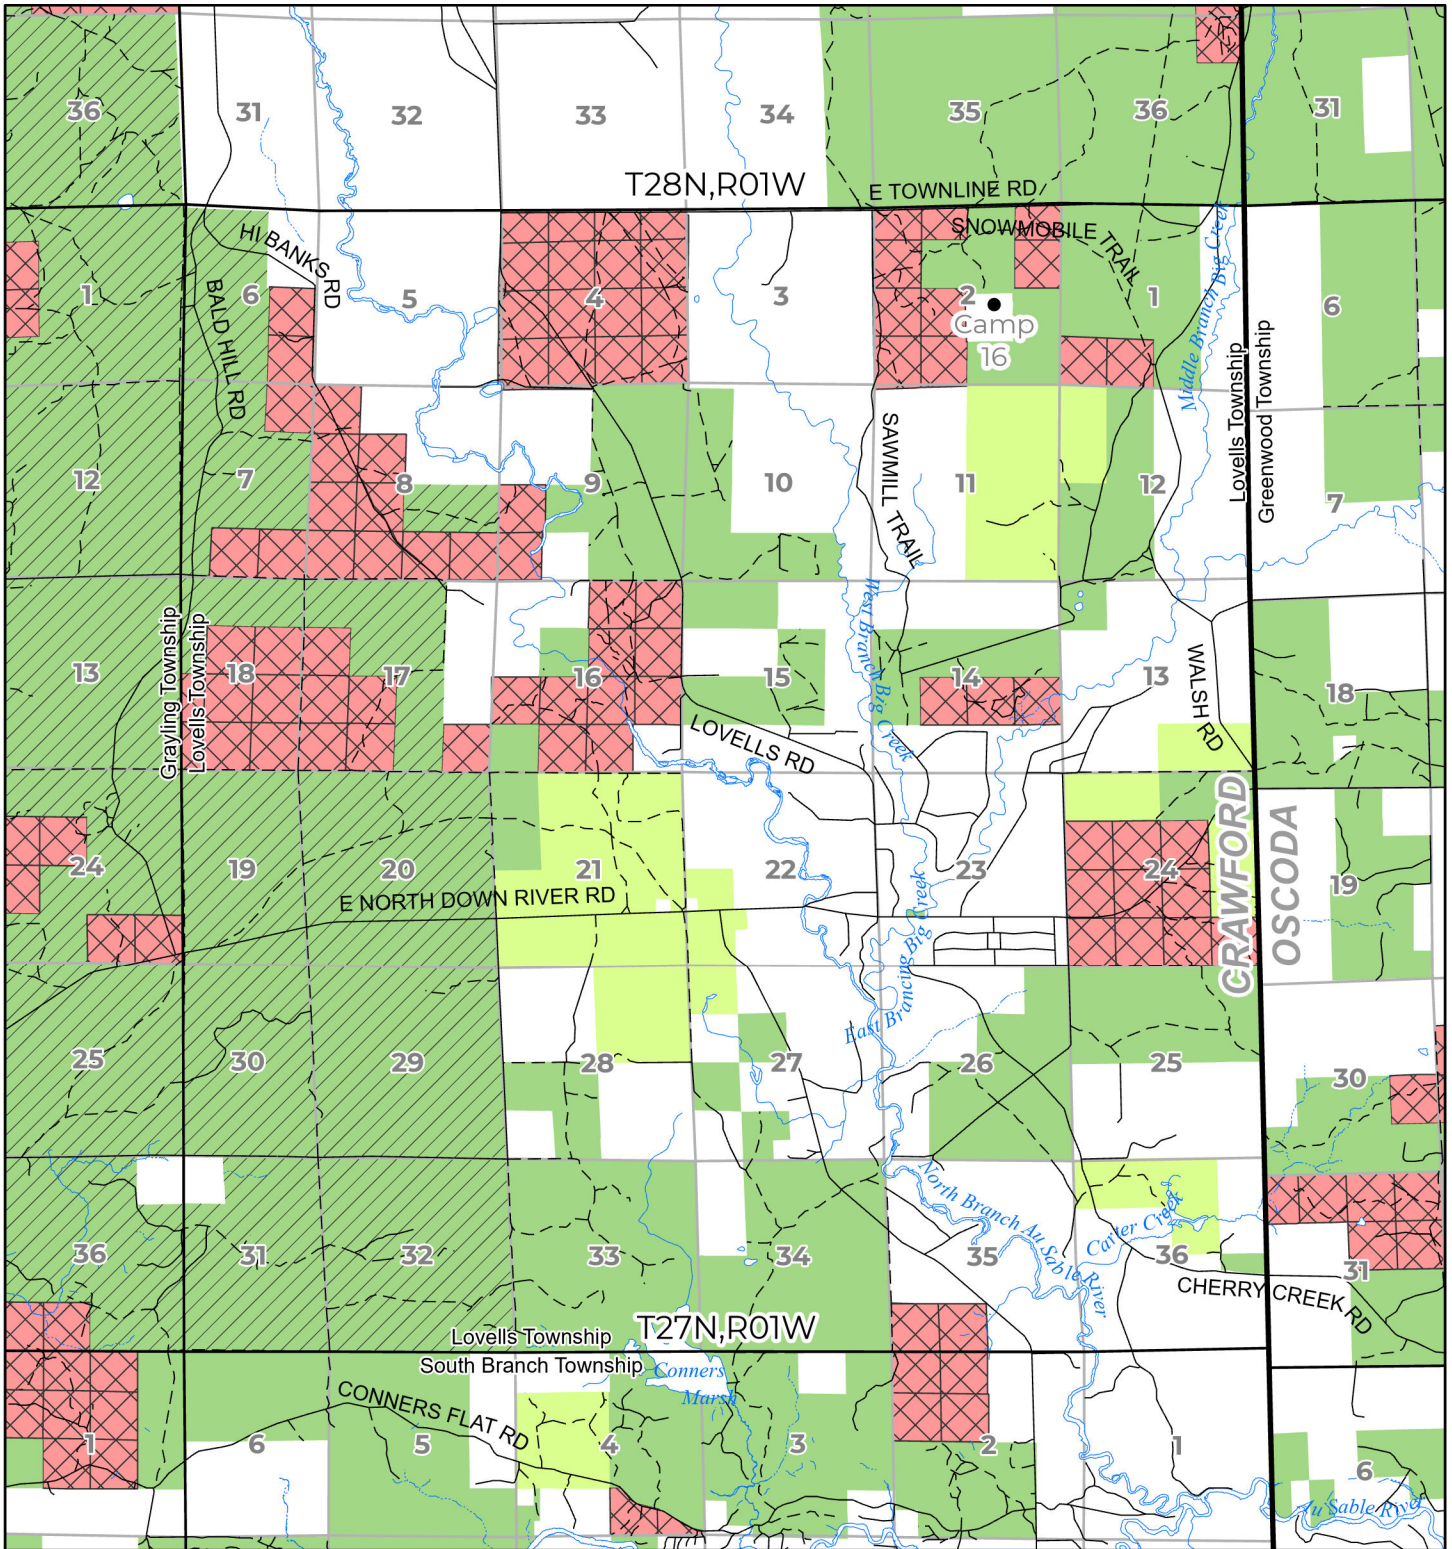

2025 FUELWOOD COLLECTION  
CRAWFORD COUNTY  
T27N,R01W

- Open (Recently Closed Timber Sale)
- Open
- Open (Military Restrictions – Possible closure from May to September)
- Closed