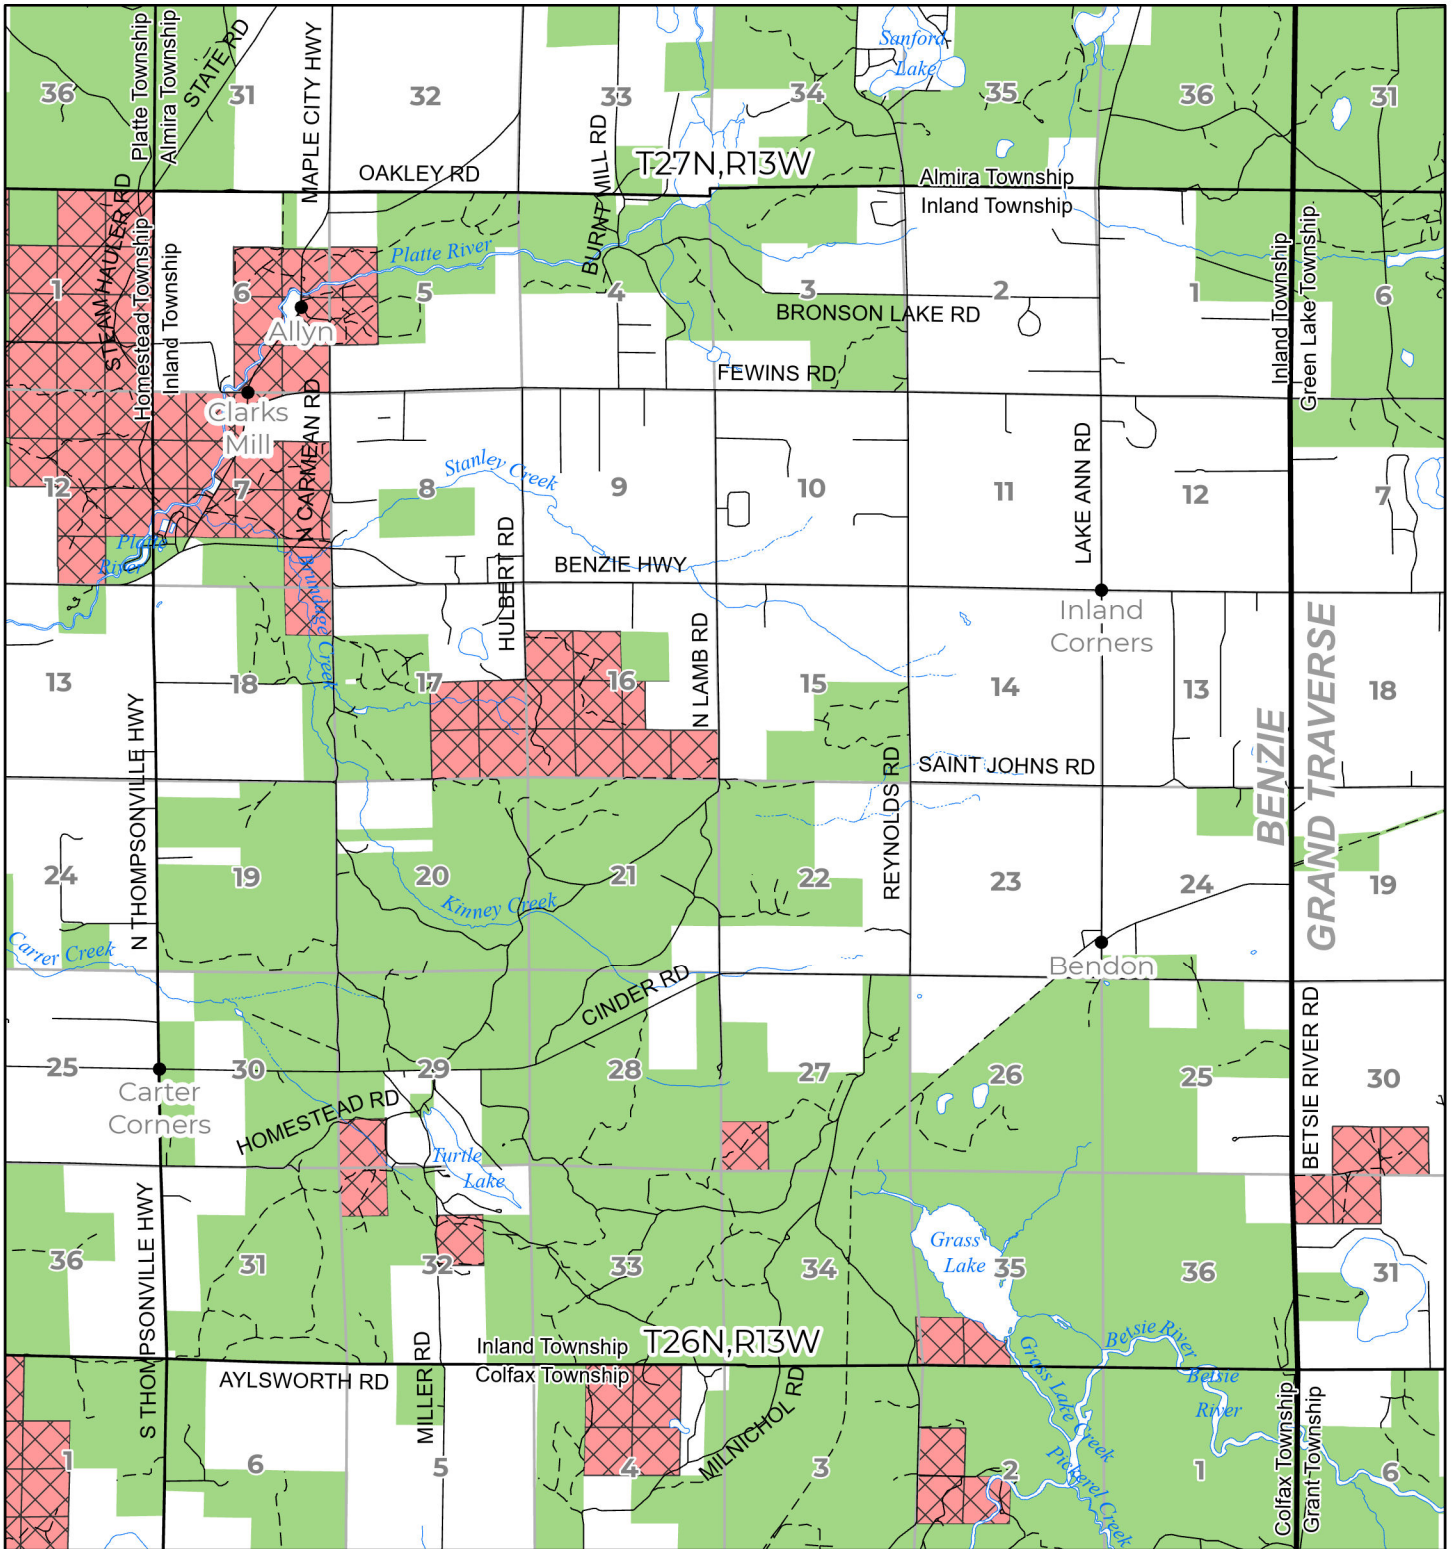

# 2025 FUELWOOD COLLECTION BENZIE COUNTY T26N,R13W

- Open (Recently Closed Timber Sale)
- Open
- Open (Military Restrictions – Possible closure from May to September)
- Closed