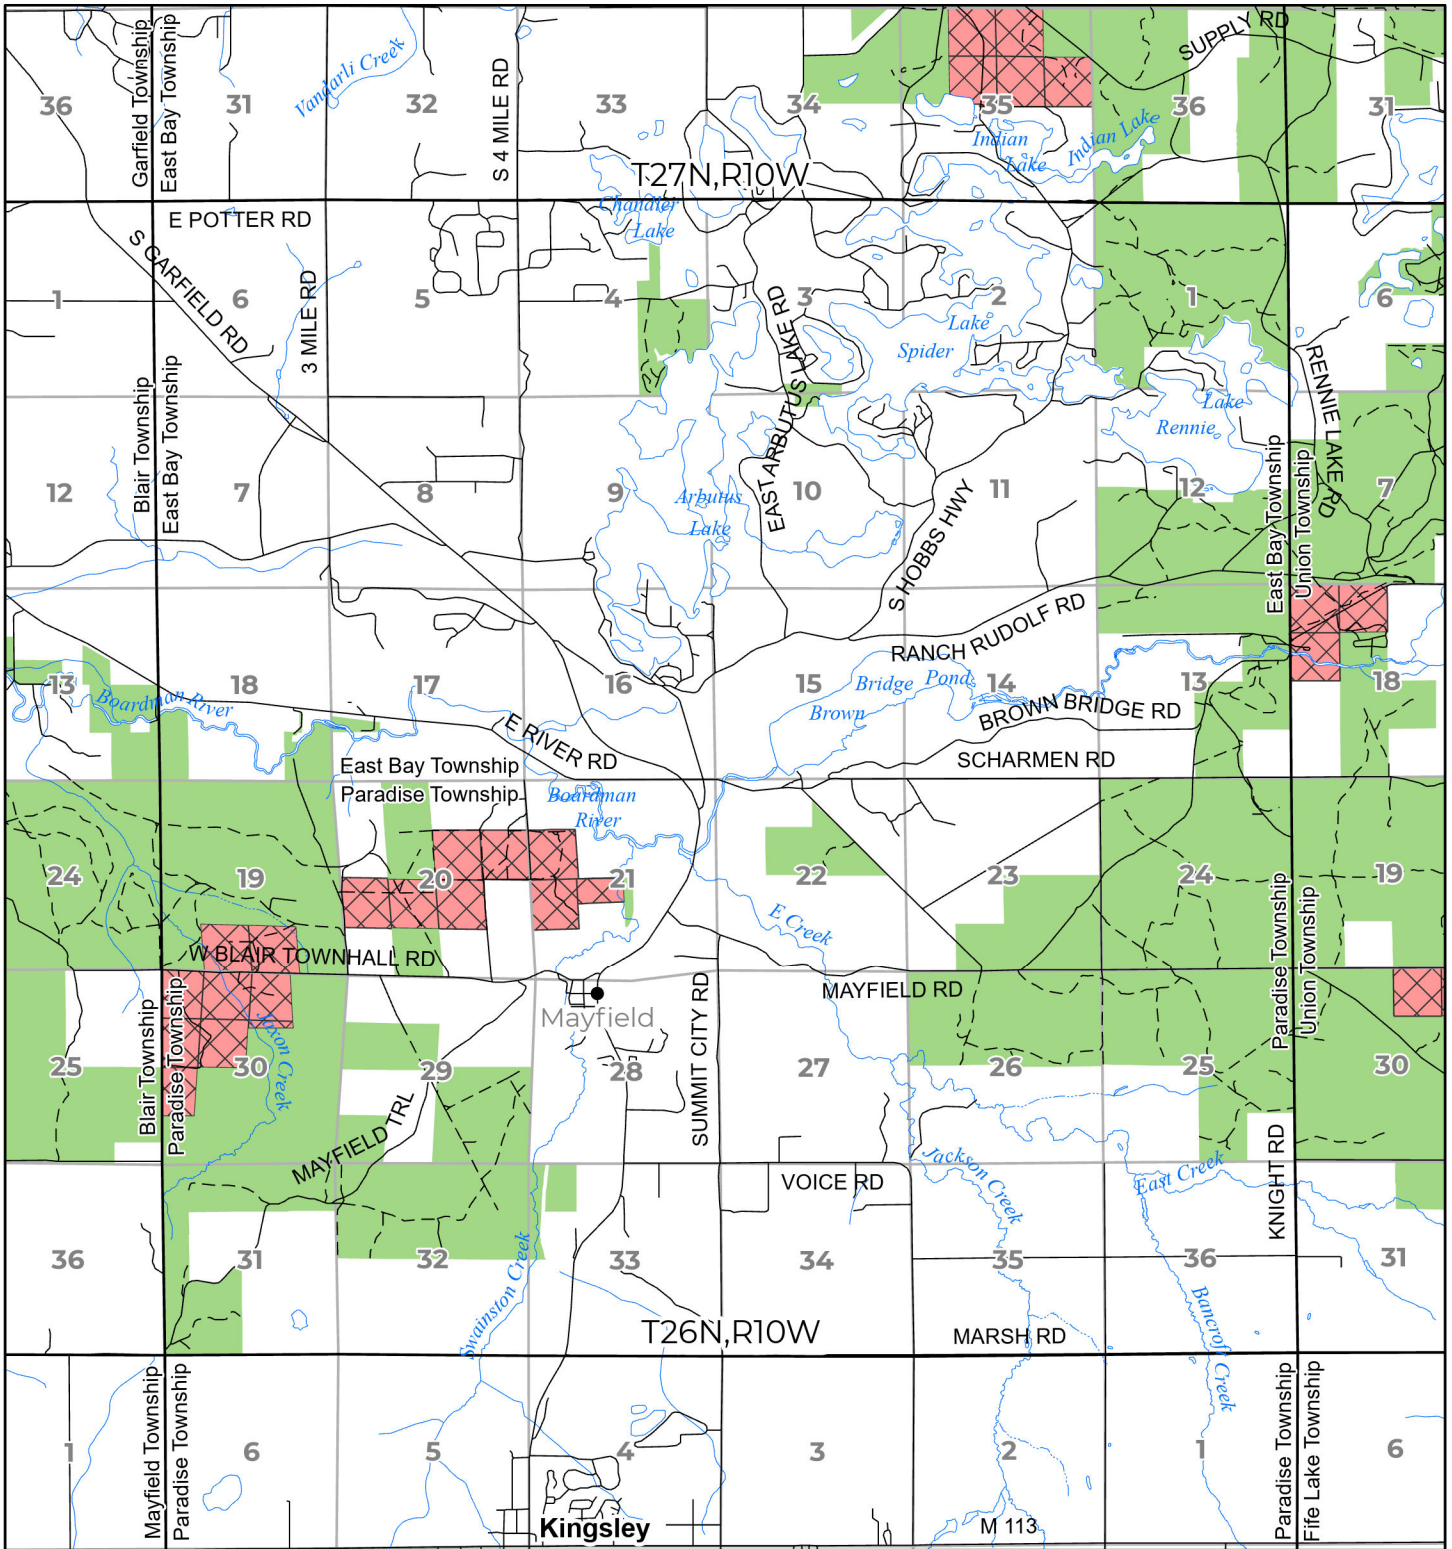

2025 FUELWOOD COLLECTION  
GRAND TRAVERSE COUNTY  
T26N,R10W

- Open (Recently Closed Timber Sale)
- Open
- Open (Military Restrictions – Possible closure from May to September)
- Closed