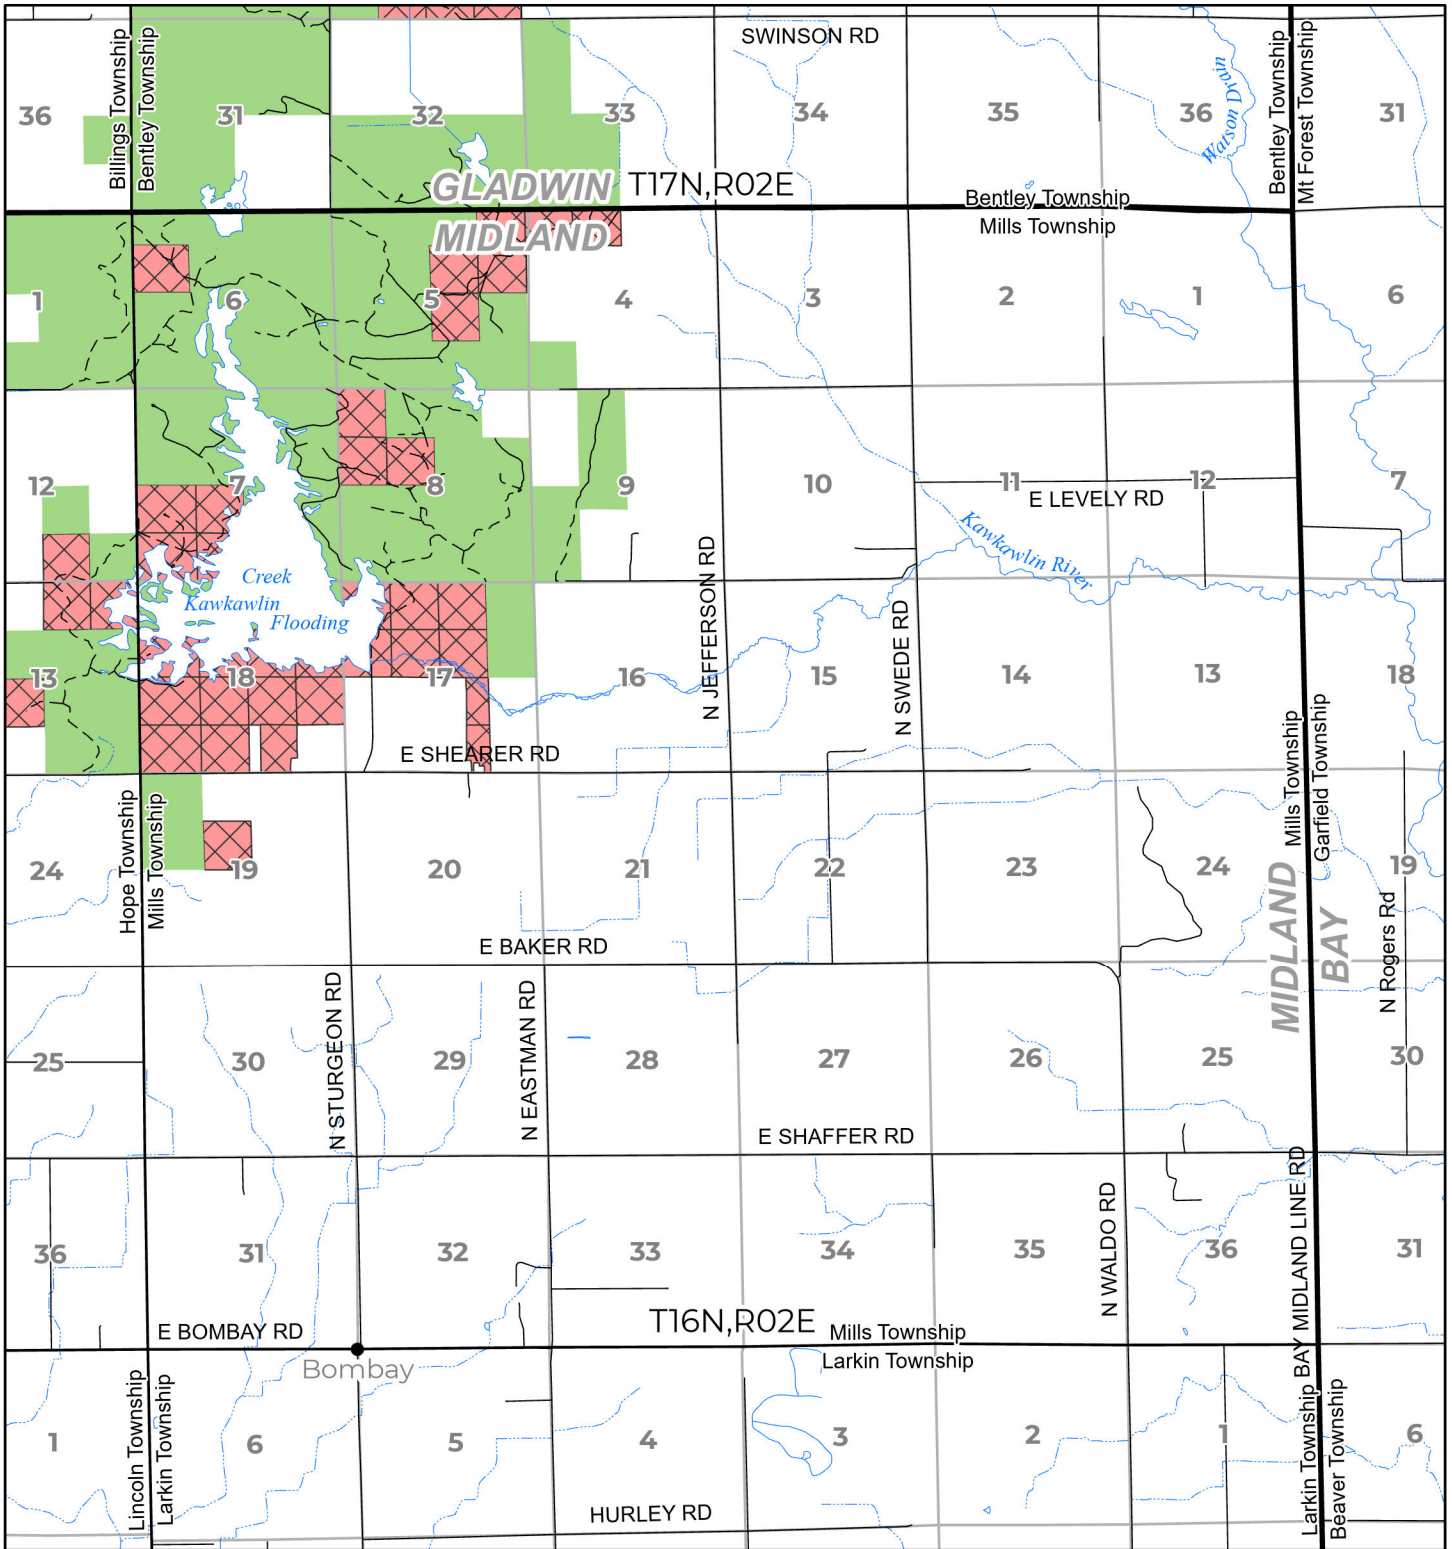

2025 FUELWOOD COLLECTION MIDLAND COUNTY T16N,R02E

- Open (Recently Closed Timber Sale)
- Open
- Open (Military Restrictions – Possible closure from May to September)
- Closed