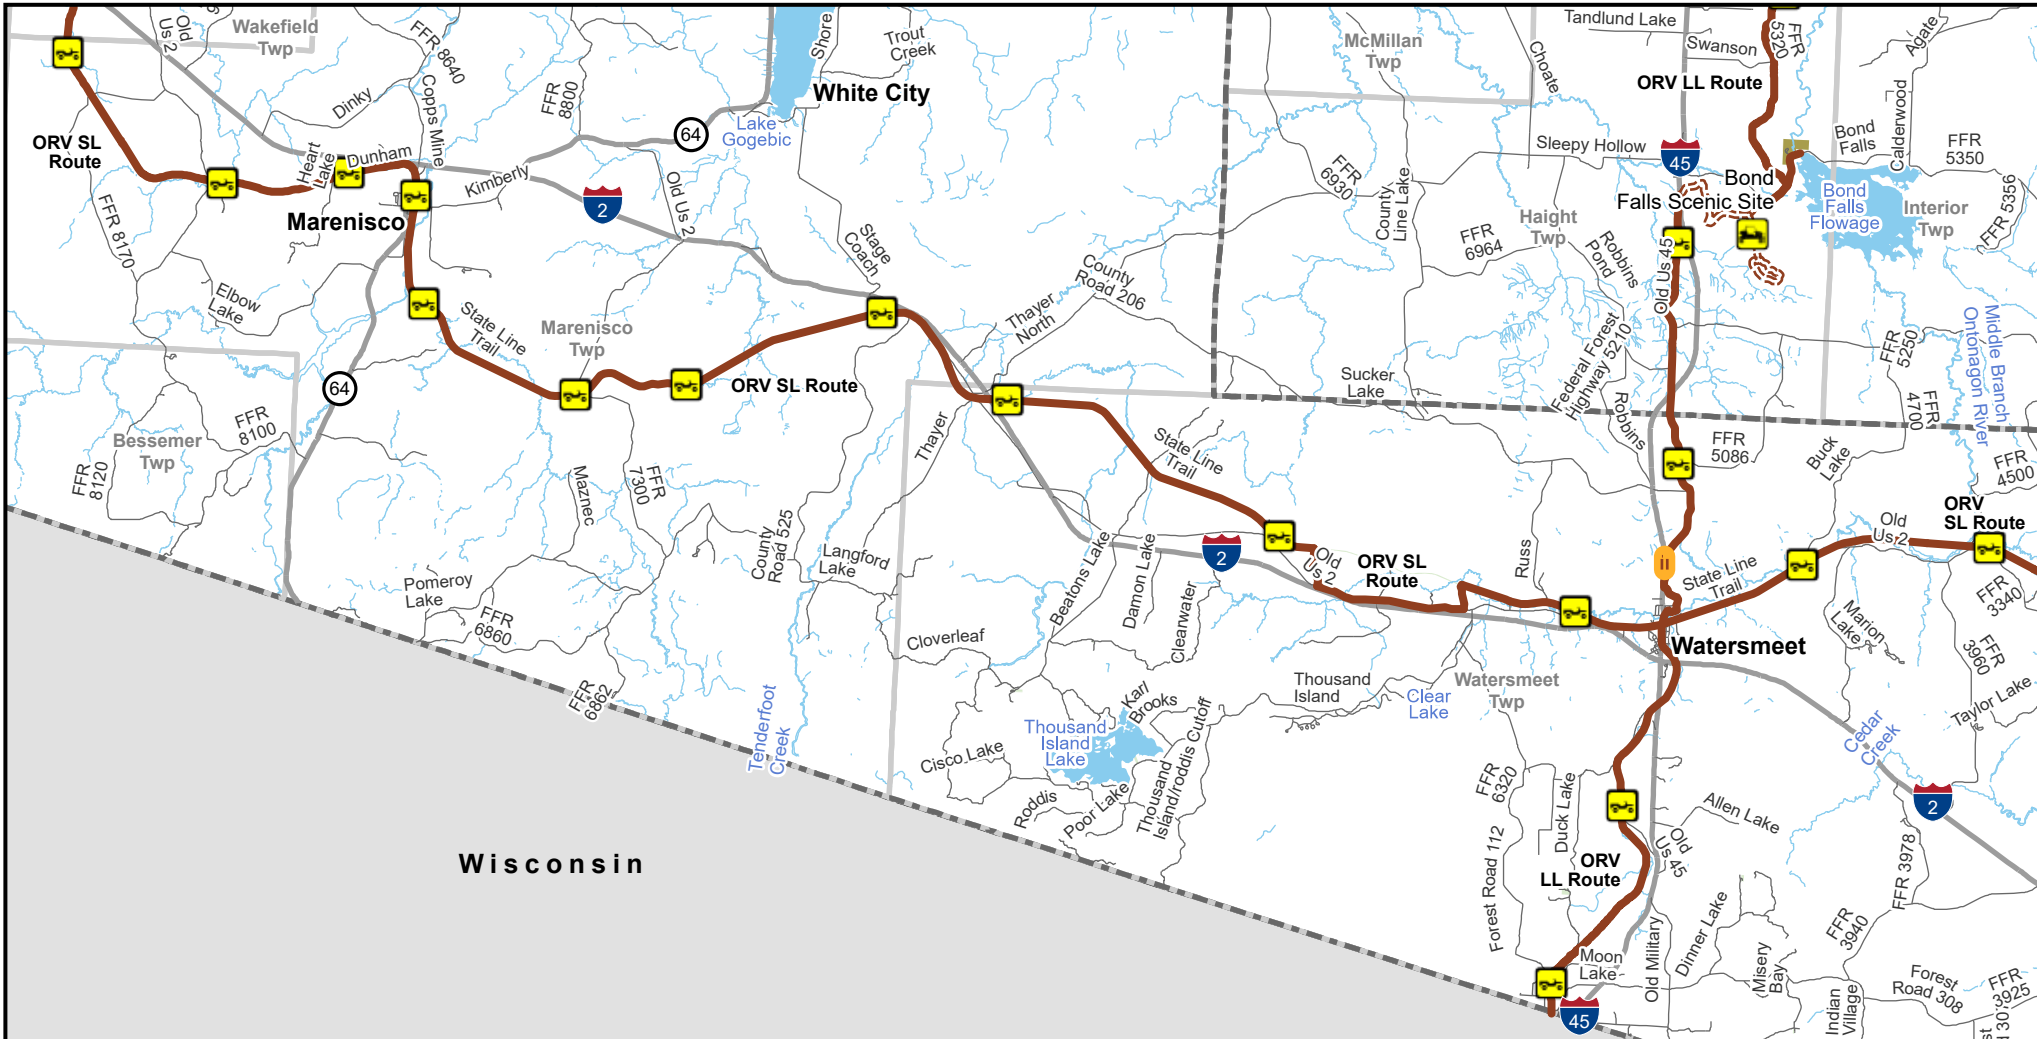

ORV SL Route West Central -- Wakefield, Marenisco & Watersmeet Townships

Gogebic County, Michigan

Description: 117 Miles

Advisory: Trails and Routes have two-way traffic.
Disclaimer: Trails shown on this map are an approximate representation of the trail system at the time of publication and may not reflect current ground conditions. Stay on signed trails only!

ORV Route

65" Restricted ORV Route

MDOT ROW - Seasonal Connector, Open May 1 - November 30

ORV Route (72 Inch) ORVs of all sizes including off-road motorcycles. ORV license and trail permit required unless licensed by the Secretary of State.

ORV Route (65 Inch) Restricted ORV Route - ORV's Less than 65" in width including off-road motorcycles only. ORV license and trail permit required.

Highway
Paved Road

Gravel or Dirt Road
Michigan State Park
DNR-managed land
Lakes And Rivers
County