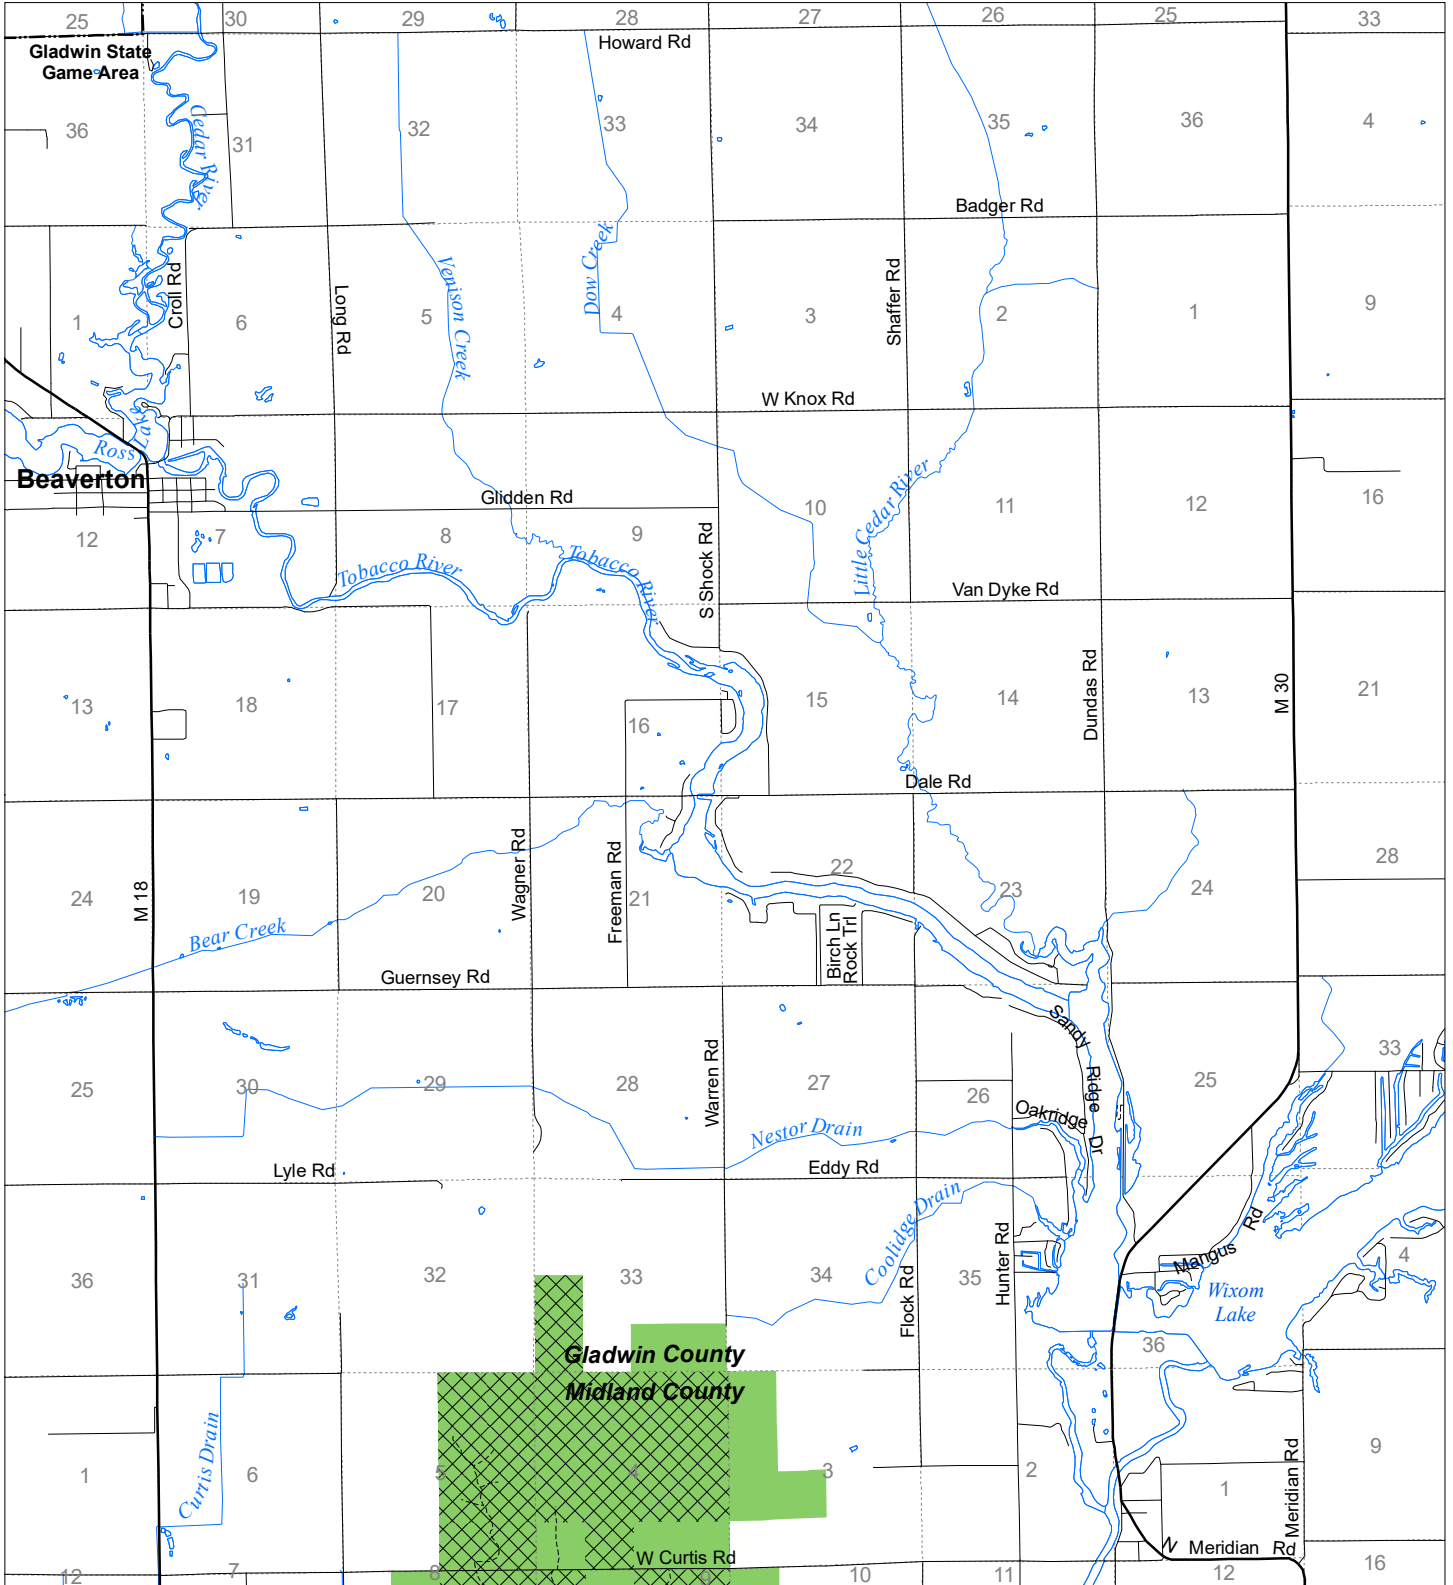

Fuelwood Collection Gladwin County T17N,R01W

- State land open to fuelwood collection
- State land closed to fuelwood collection

Effective: April 1, 2019

Date: 03/20/2019