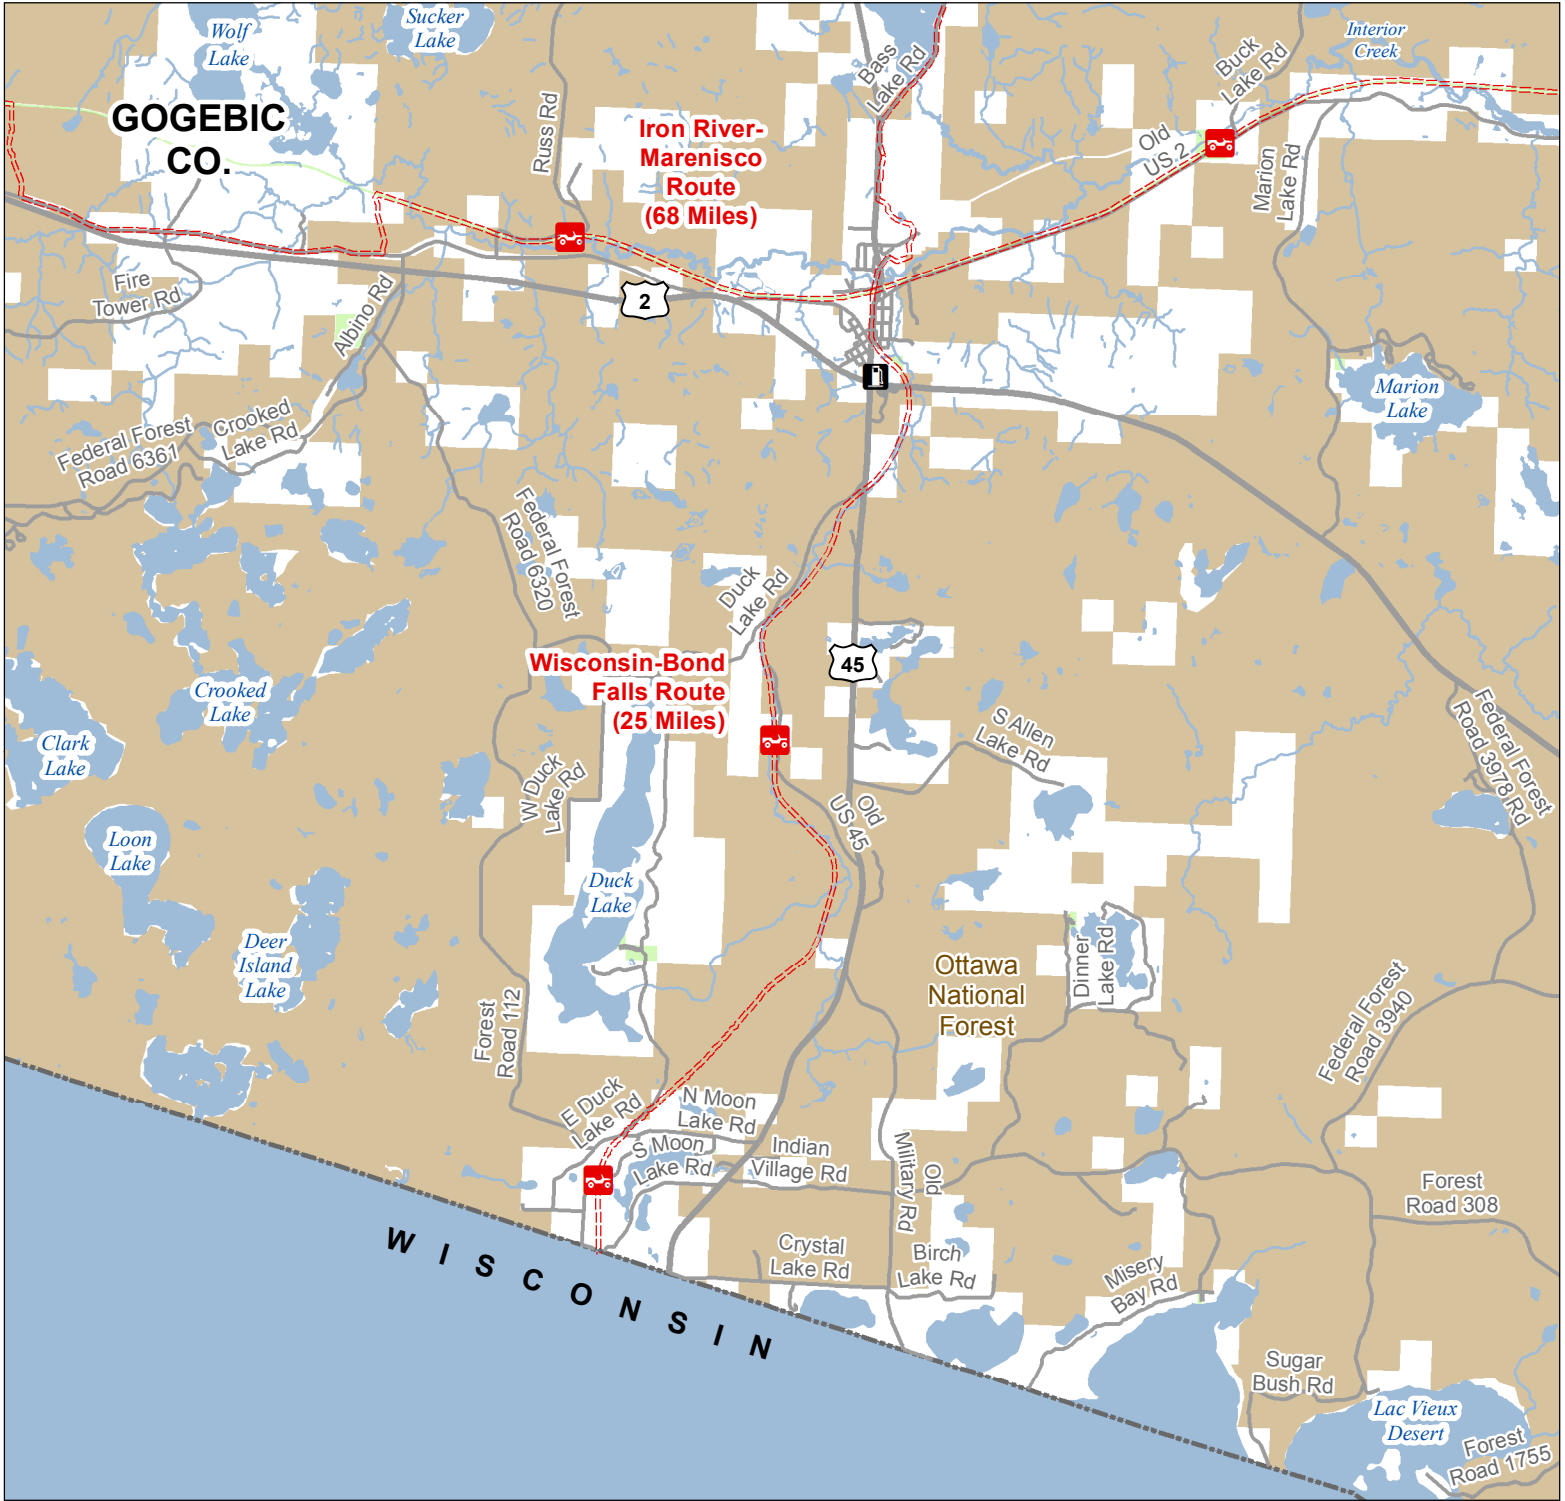

# Wisconsin-Bond Falls Route South

## Gogebic & Ontonagon Counties, Michigan

**ADVISORY:** Trails and Routes have two-way traffic.  
**DISCLAIMER:** Trails shown on this map are an approximate representation of the trail system at the time of publication and may not reflect current ground conditions.  
**STAY ON SIGNED TRAILS ONLY!**

- Gas Station
- ORV Routes
- ORV Route – ORVs of all sizes including off-road motorcycles. ORV license and trail permit required unless licensed by the Secretary of State.
- Highway
- Paved Road
- Gravel Road
- Lakes and Rivers
- State Forest Land
- Federal Land
- County Boundary