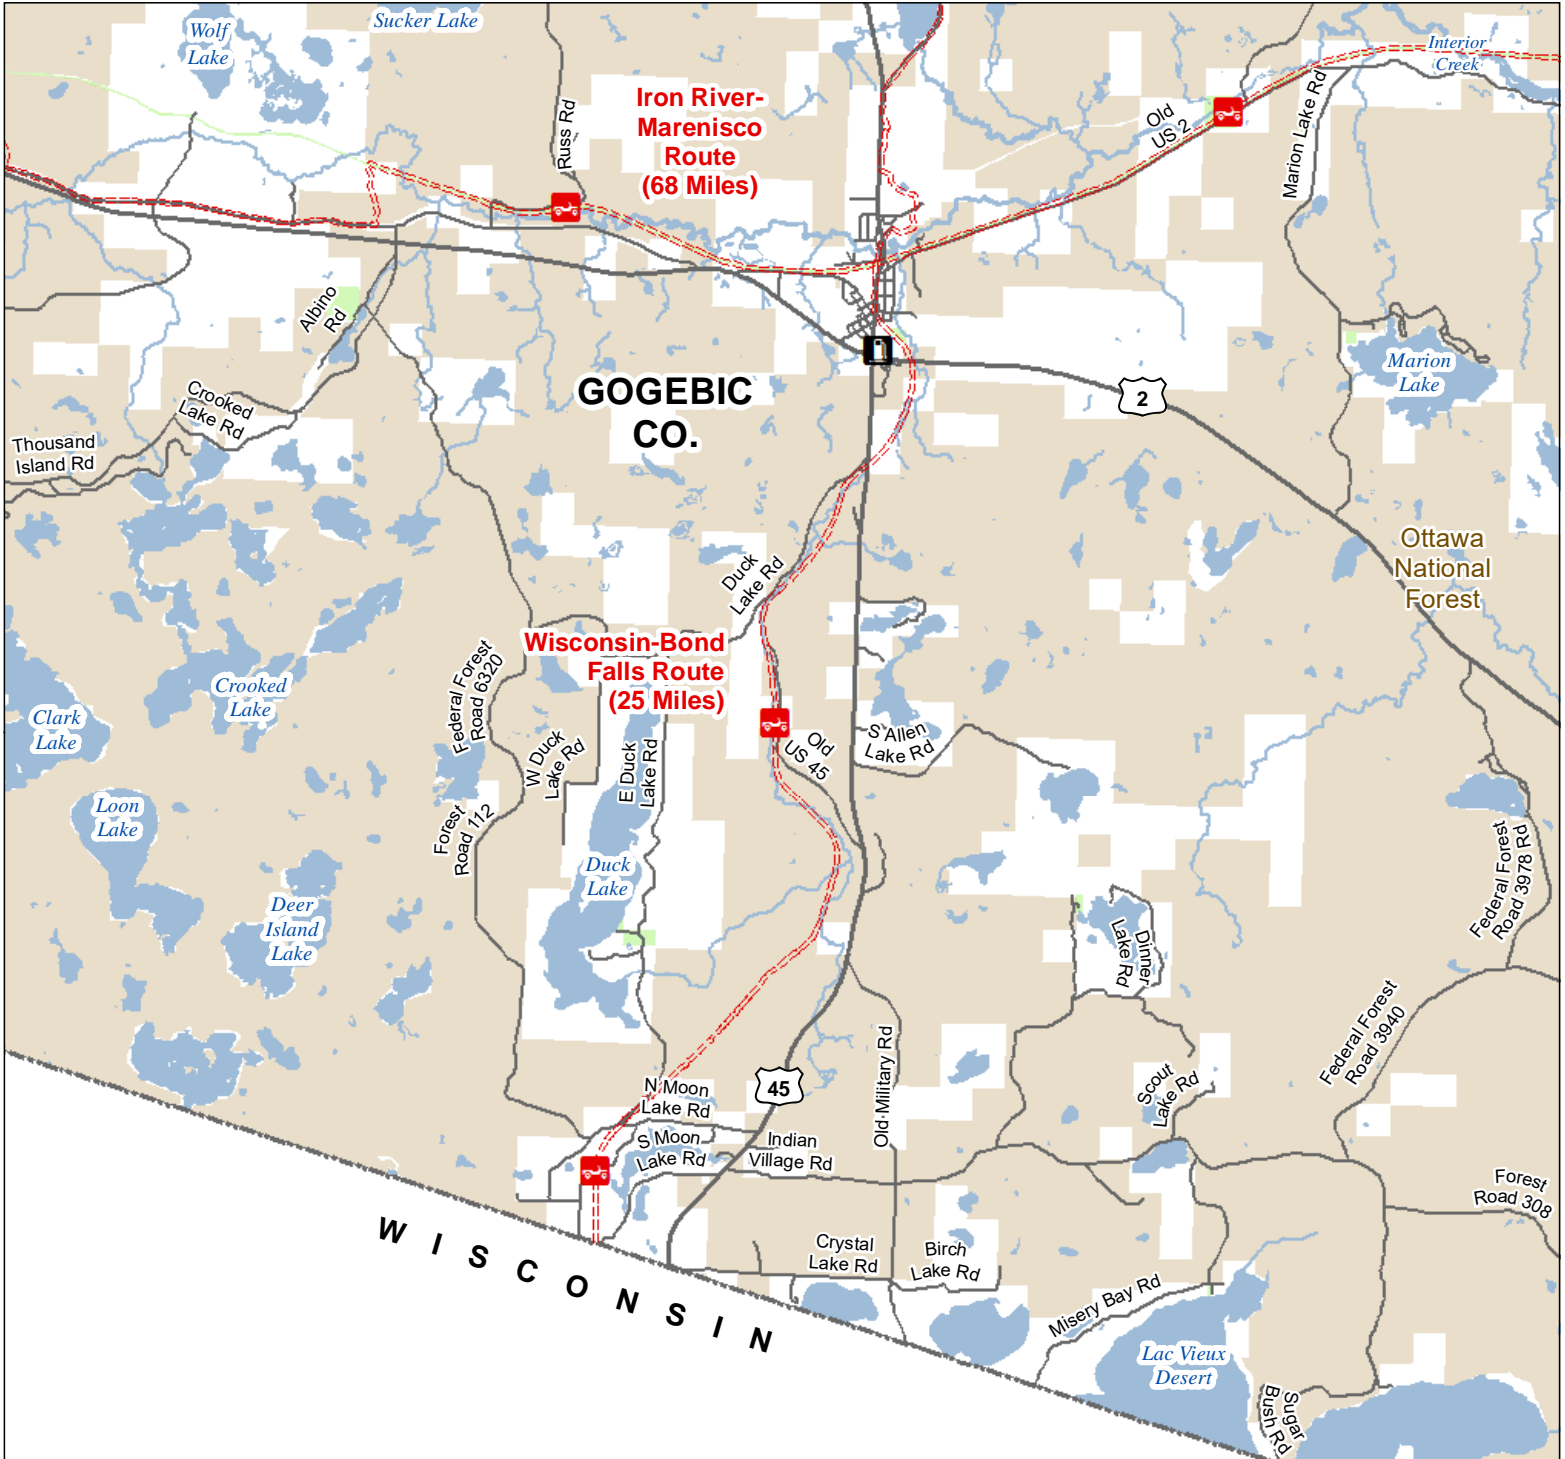

# Wisconsin-Bond Falls Route South

Gogebic & Ontonagon Counties, Michigan

ADVISORY: Trails and Routes have two-way traffic.  
DISCLAIMER: Trails shown on this map are an approximate representation of the trail system at the time of publication and may not reflect current ground conditions.  
**STAY ON SIGNED TRAILS ONLY!**

- Gas Station
- ORV Routes

- Federal Land
- County Boundary

ORV Route – ORVs of all sizes including off-road motorcycles. ORV license and trail permit required unless license by the Secretary of State.

- Highway
- Paved Road
- Perennial River
- Lakes and Rivers
- State Forest Land