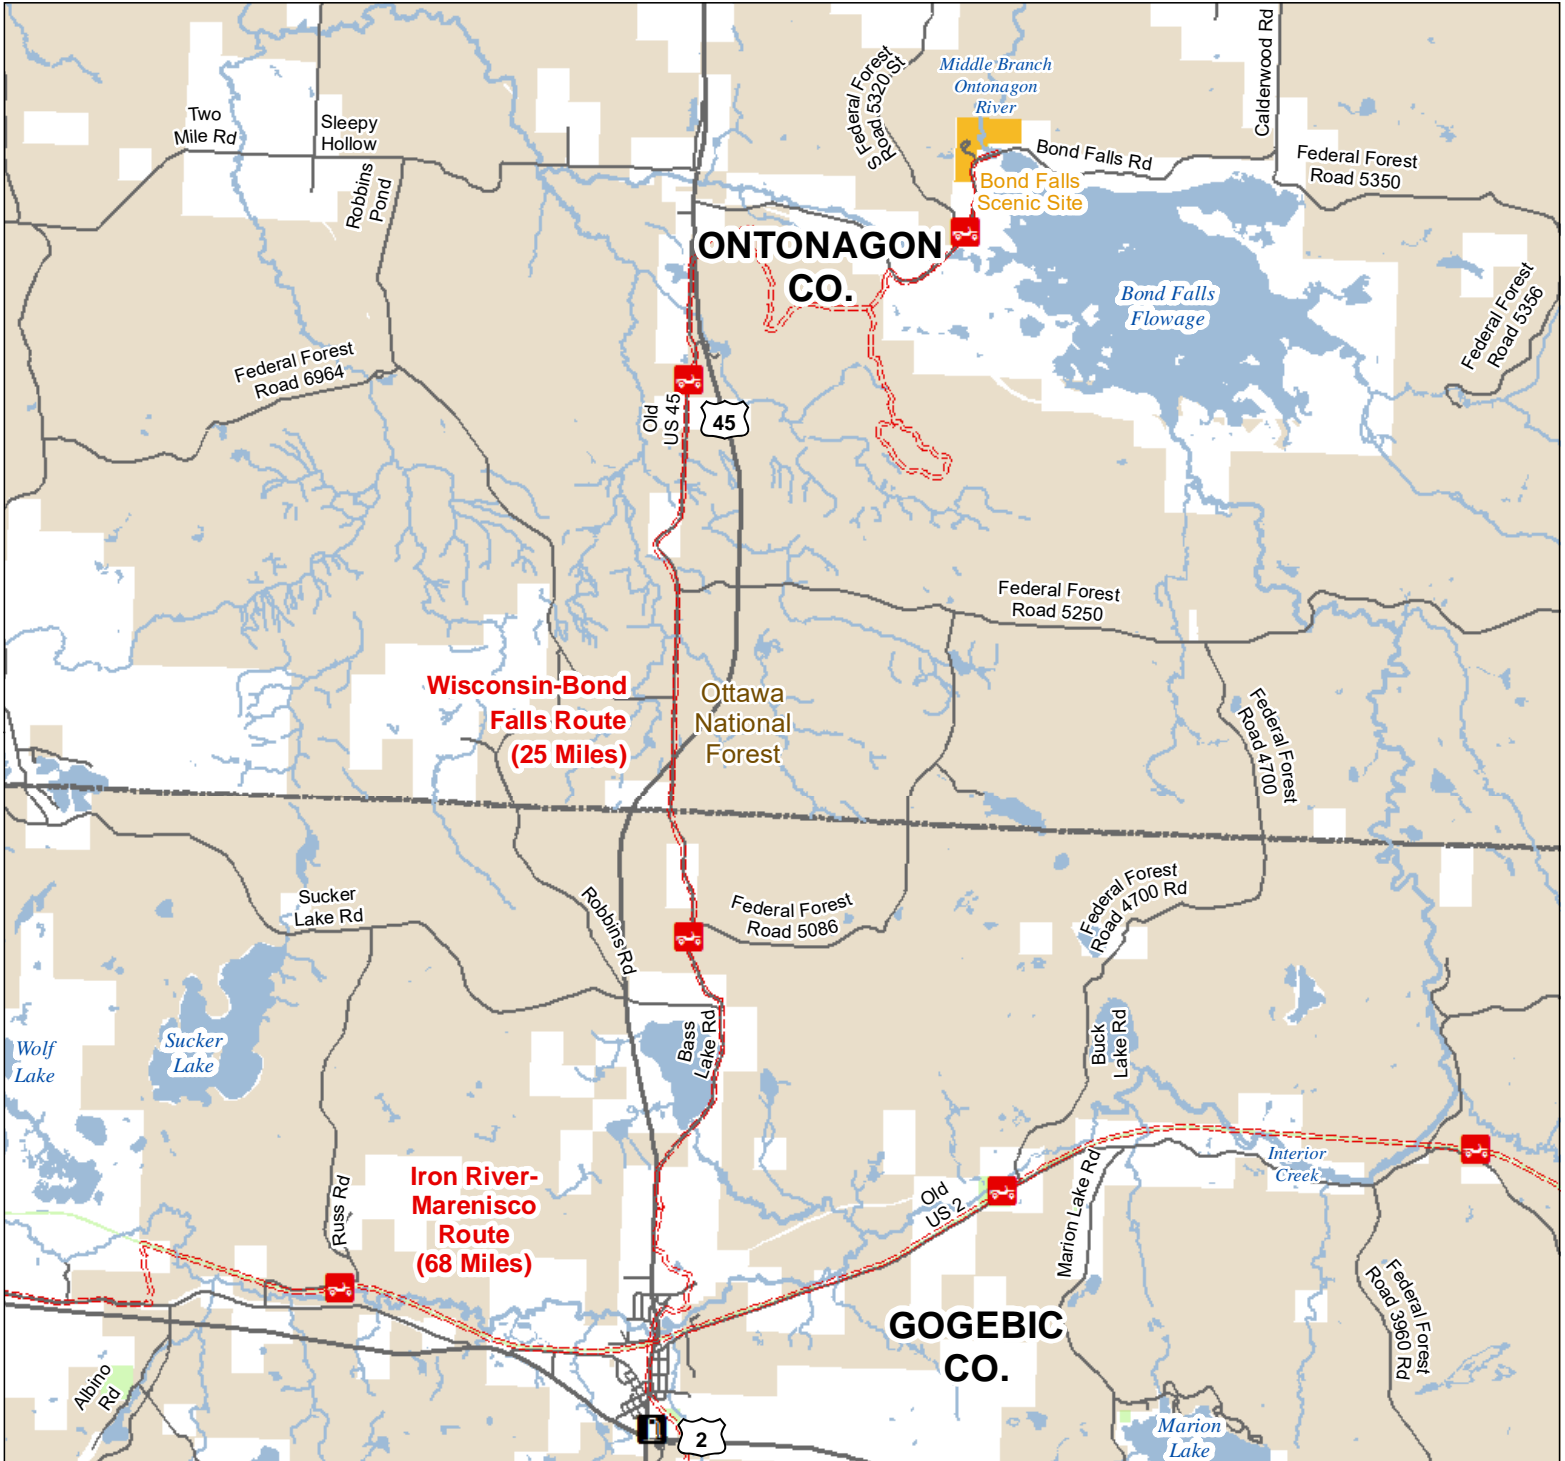

Wisconsin-Bond Falls Route North

Gogebic & Ontonagon Counties, Michigan

ADVISORY: Trails and Routes have two-way traffic.
DISCLAIMER: Trails shown on this map are an approximate representation of the trail system at the time of publication and may not reflect current ground conditions.
STAY ON SIGNED TRAILS ONLY!

- Gas Station
- ORV Routes
- ORV Route – ORVs of all sizes including off-road motorcycles. ORV license and trail permit required unless license by the Secretary of State.
- State Forest Land
- Federal Land
- County Boundary
- Highway
- Paved Road
- Perennial River
- Lakes and Rivers
- State Park Boundary