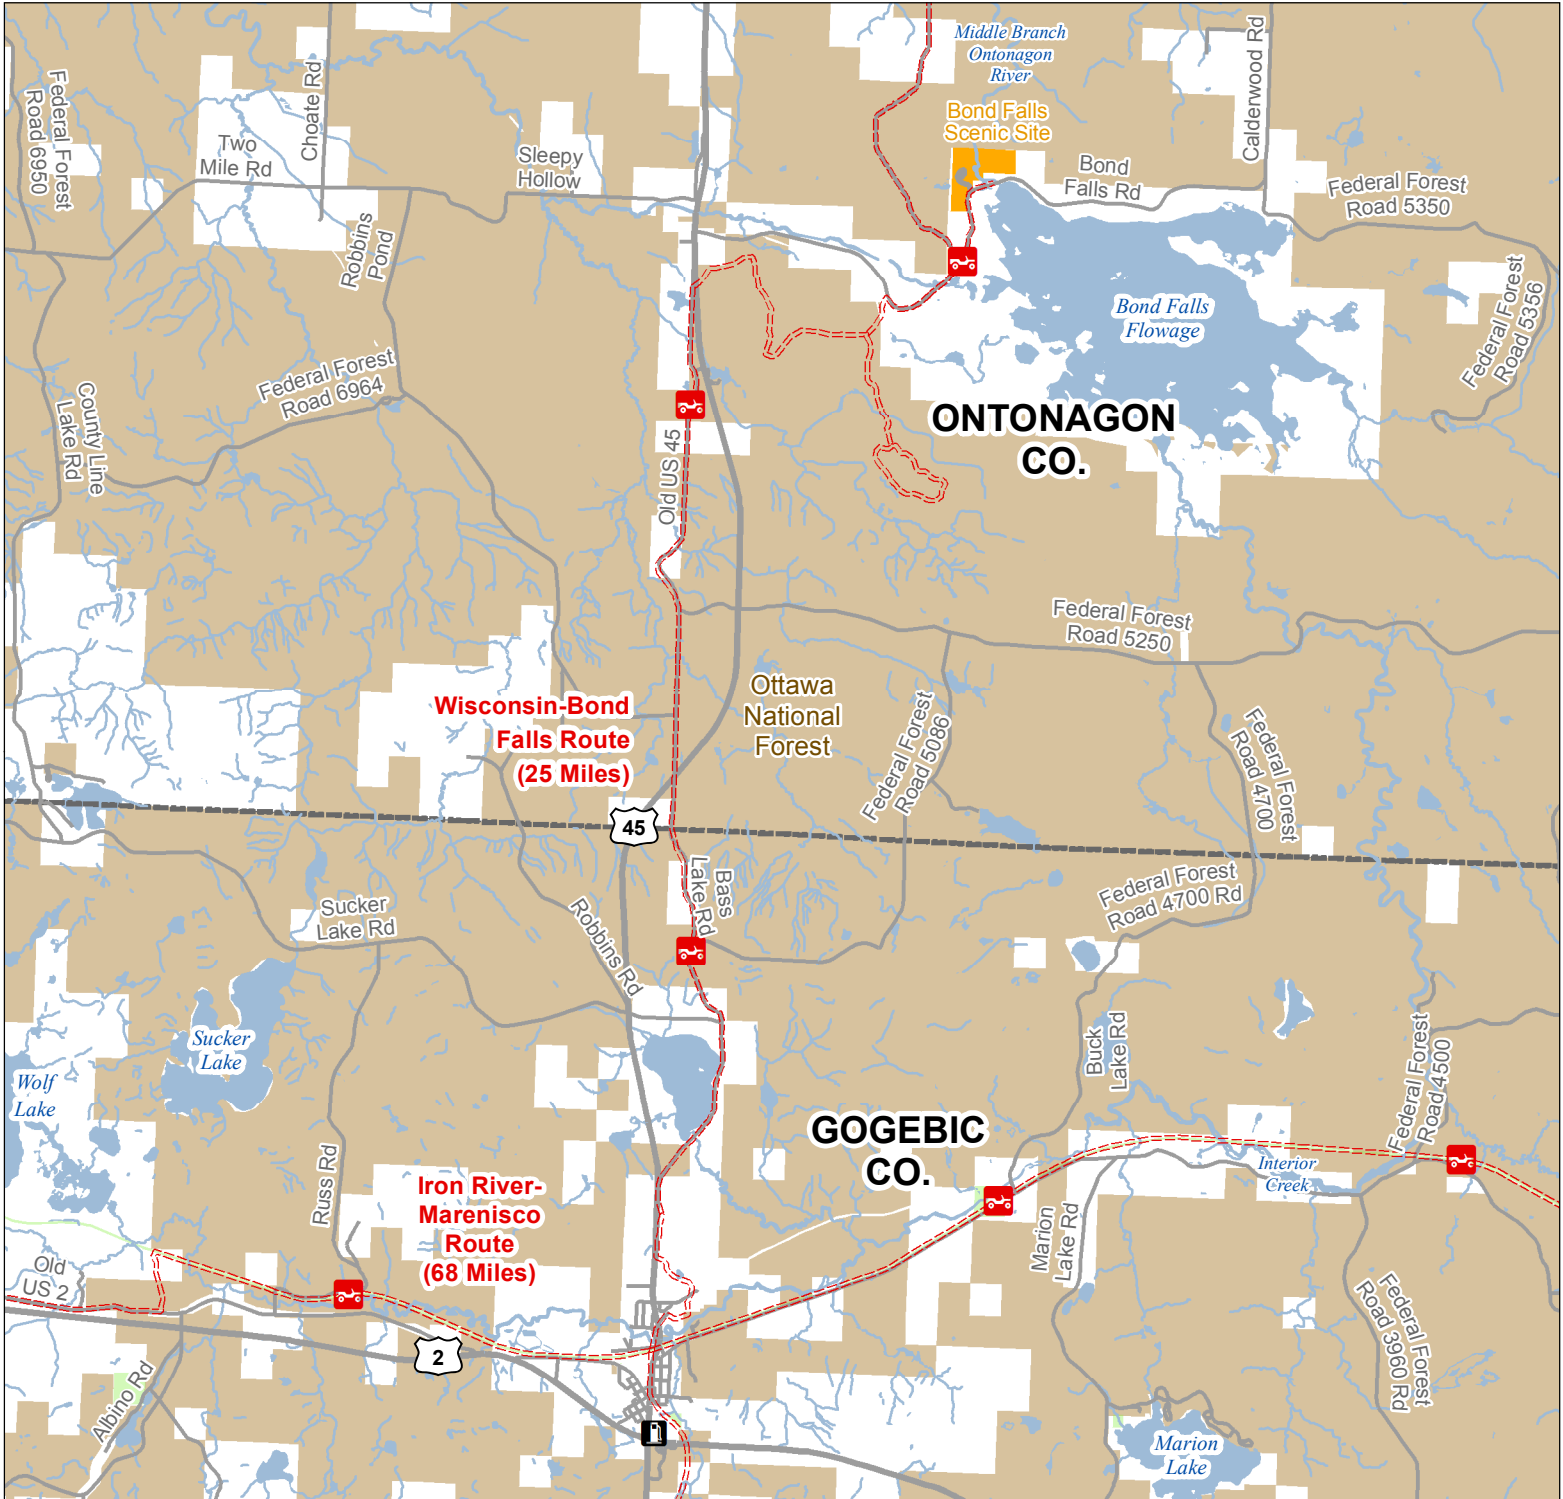

Wisconsin-Bond Falls Route North

Gogebic & Ontonagon Counties, Michigan

ADVISORY: Trails and Routes have two-way traffic.
DISCLAIMER: Trails shown on this map are an approximate representation of the trail system at the time of publication and may not reflect current ground conditions.
STAY ON SIGNED TRAILS ONLY!

- Gas Station
- ORV Routes
- ORV Route – ORVs of all sizes including off-road motorcycles. ORV license and trail permit required unless licensed by the Secretary of State.
- Highway
- Paved Road
- Gravel Road
- Lakes and Rivers
- State Park Boundary
- State Forest Land
- Federal Land
- County Boundary