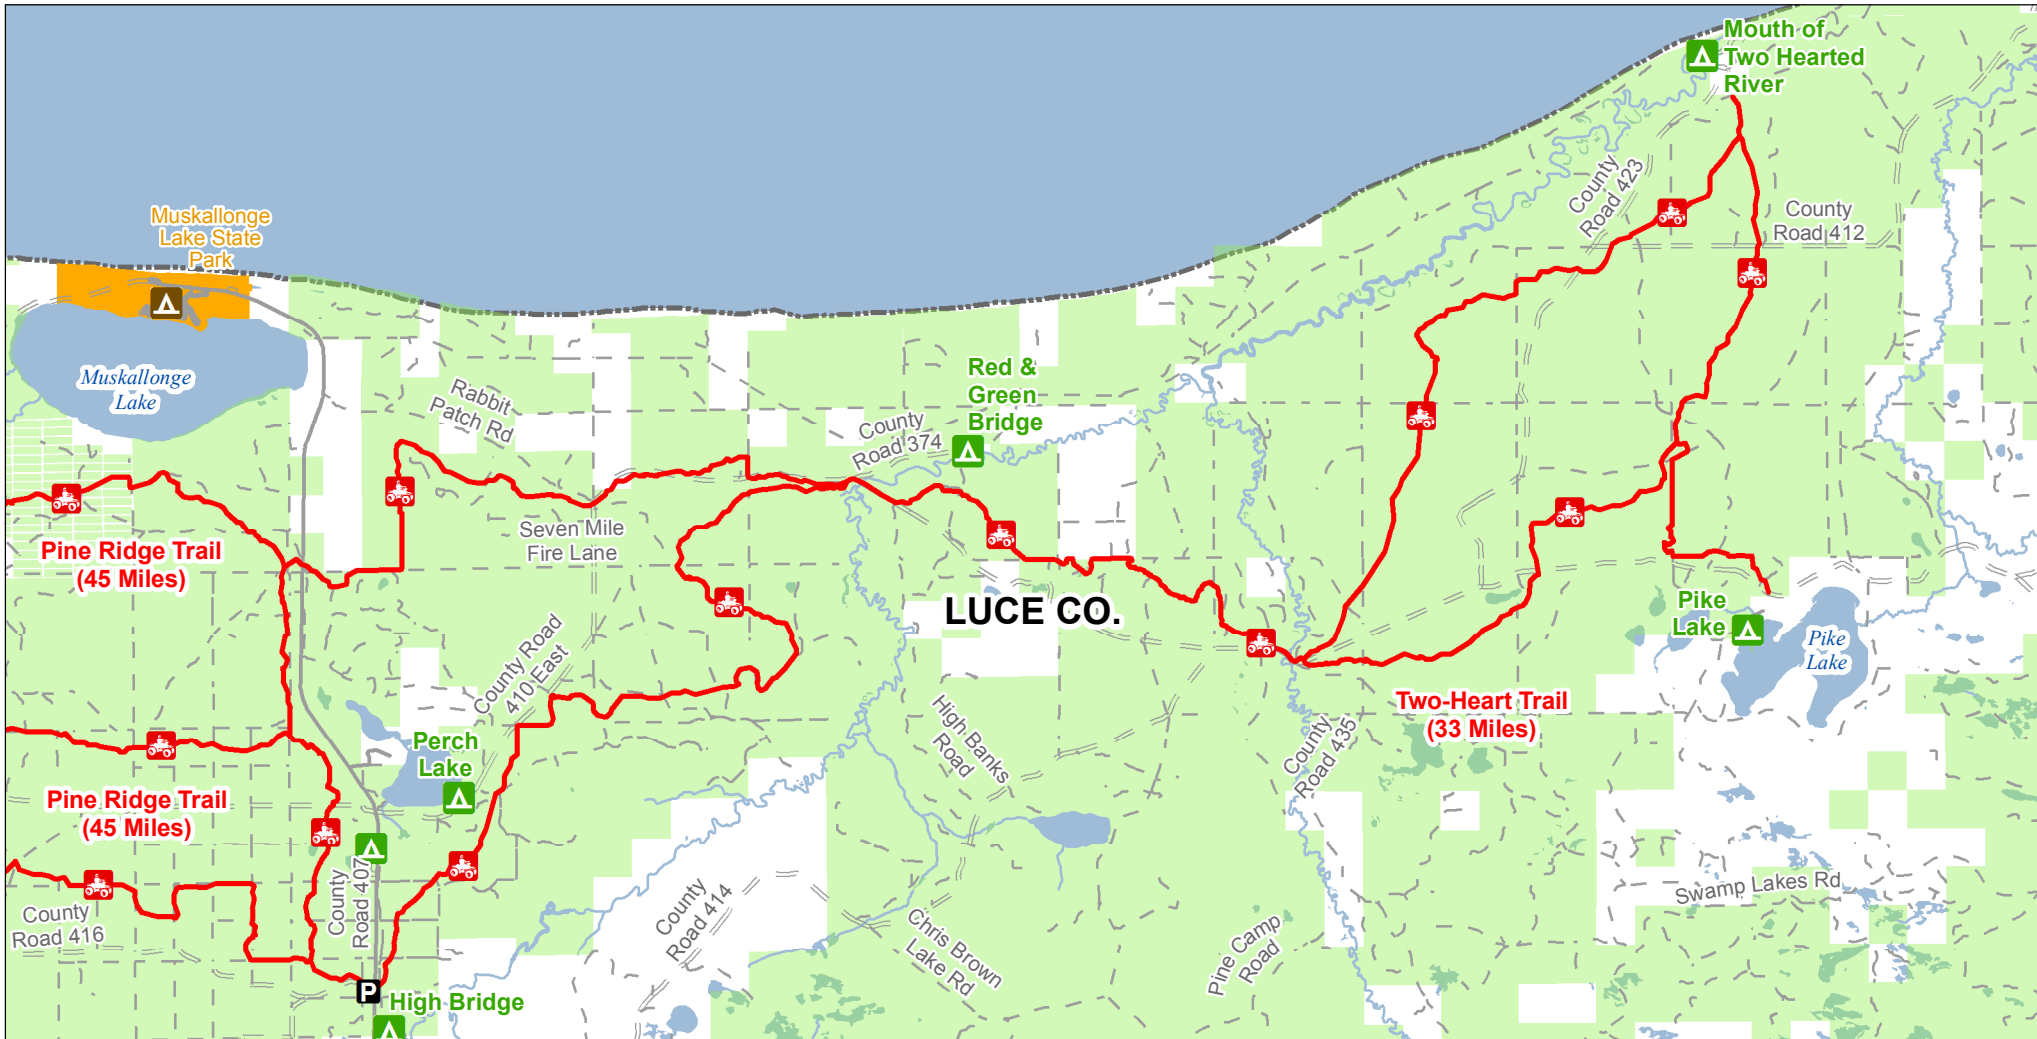

Two-Heart Trail

Luce County, Michigan

ADVISORY: Trails and Routes have two-way traffic.
 DISCLAIMER: Trails shown on this map are an approximate representation of the trail system at the time of publication and may not reflect current ground conditions.
STAY ON SIGNED TRAILS ONLY!

- State Forest Campground
- State Park Campgrounds
- Parking Lot
- ORV Trails
- ORV Trail – ORVs 50 inches in width or less including off-road motorcycles. ORV license and trail permit required.
- Paved Road
- Gravel Road
- Poor Dirt Road
- Lakes and Rivers
- State Park Boundary
- State Forest Land
- County Boundary