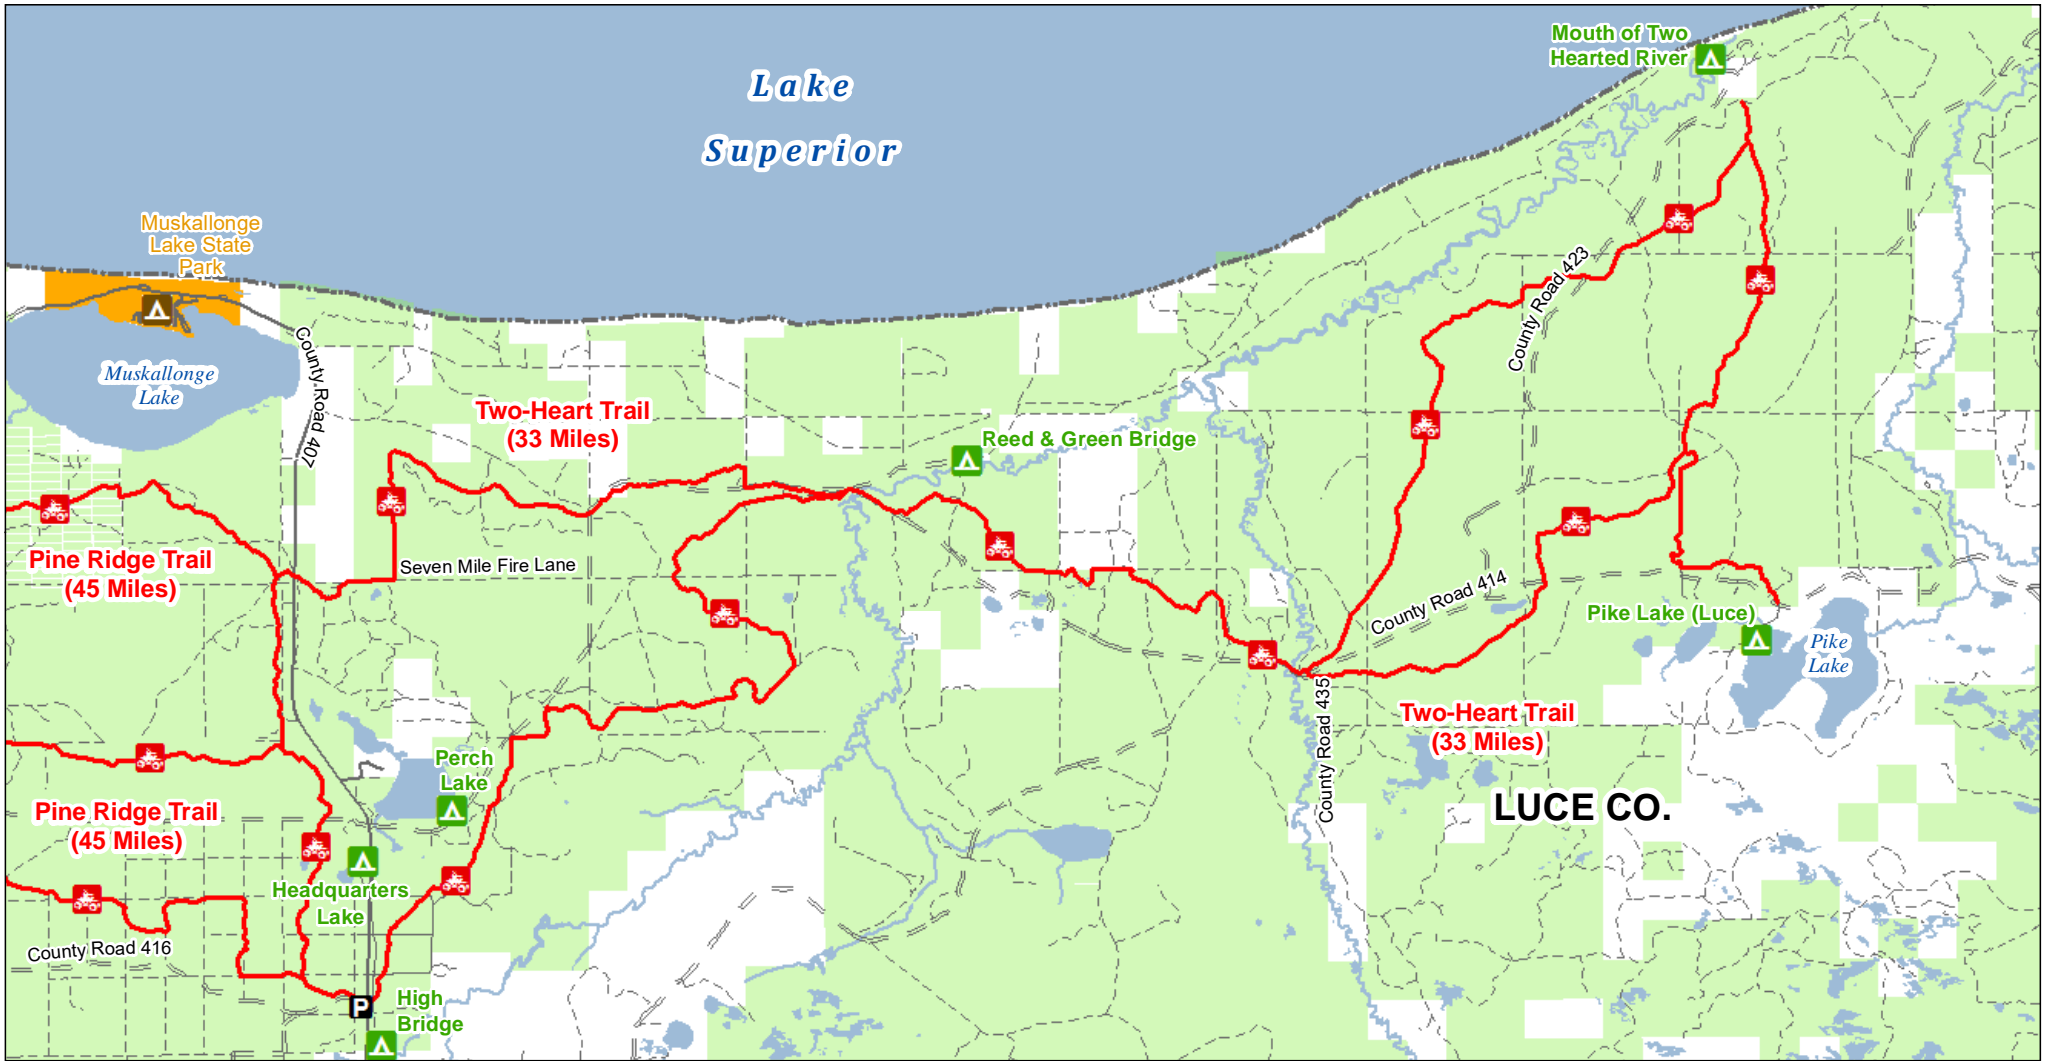

Two-Heart Trail

Luce County, Michigan

ADVISORY: Trails and Routes have two-way traffic.
 DISCLAIMER: Trails shown on this map are an approximate representation of the trail system at the time of publication and may not reflect current ground conditions.
STAY ON SIGNED TRAILS ONLY!

- Parking Lot
- ORV Trails
- ORV Trail – ORVs 50 inches in width or less including off-road motorcycles. ORV license and trail permit required.
- Paved Road
- Gravel Road
- Poor Dirt Road
- Perennial River
- Lakes and Rivers
- State Park Boundary
- State Forest Land
- County Boundary