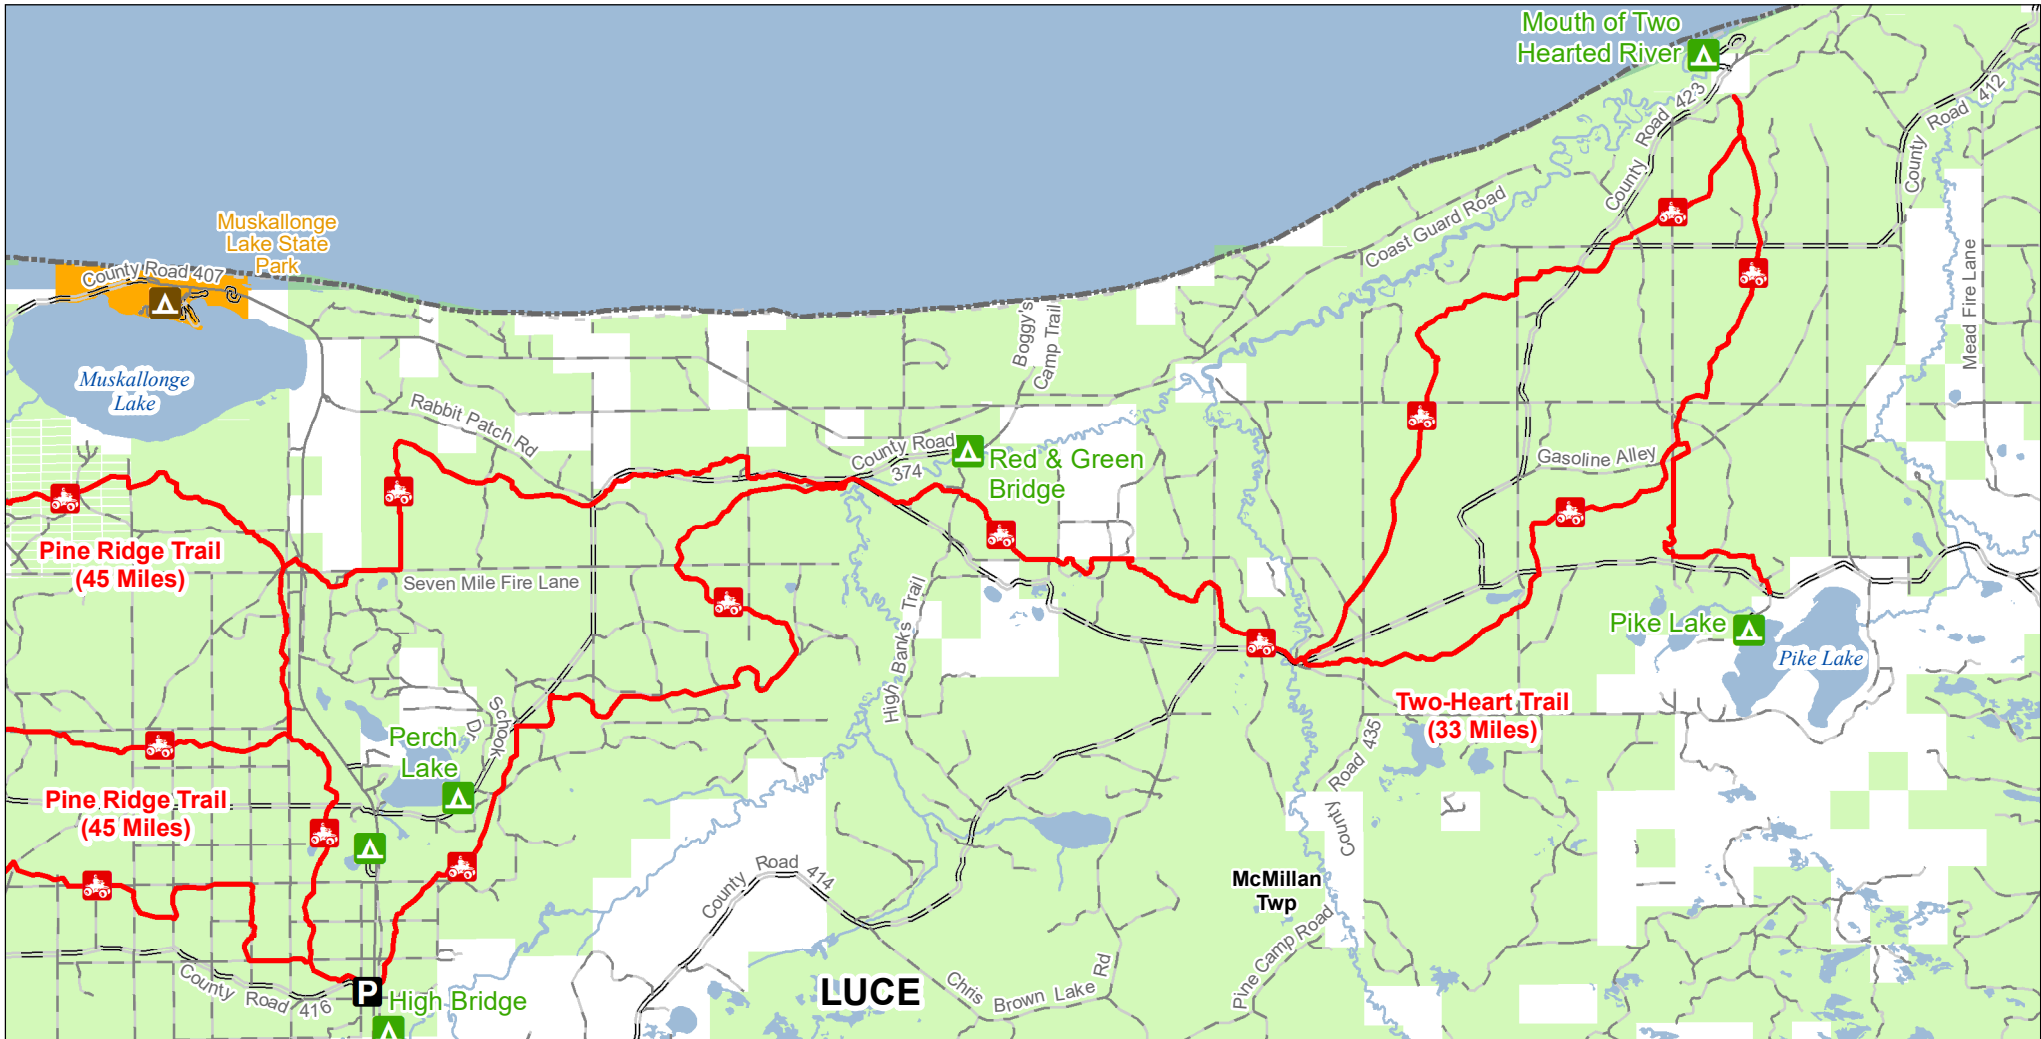

Two-Heart Trail

Luce County, Michigan

ADVISORY: Trails and Routes have two-way traffic.
 DISCLAIMER: Trails shown on this map are an approximate representation of the trail system at the time of publication and may not reflect current ground conditions.
STAY ON SIGNED TRAILS ONLY!

- State Forest Campground
- State Park Campgrounds
- Parking Lot
- ORV Trail
- ORV Trail – ORVs 50 inches in width or less including off-road motorcycles. ORV license and trail permit required.
- Paved
- Gravel
- Poor dirt
- Lakes and Rivers
- State Park Boundary
- State Forest Land
- Township
- County Boundary