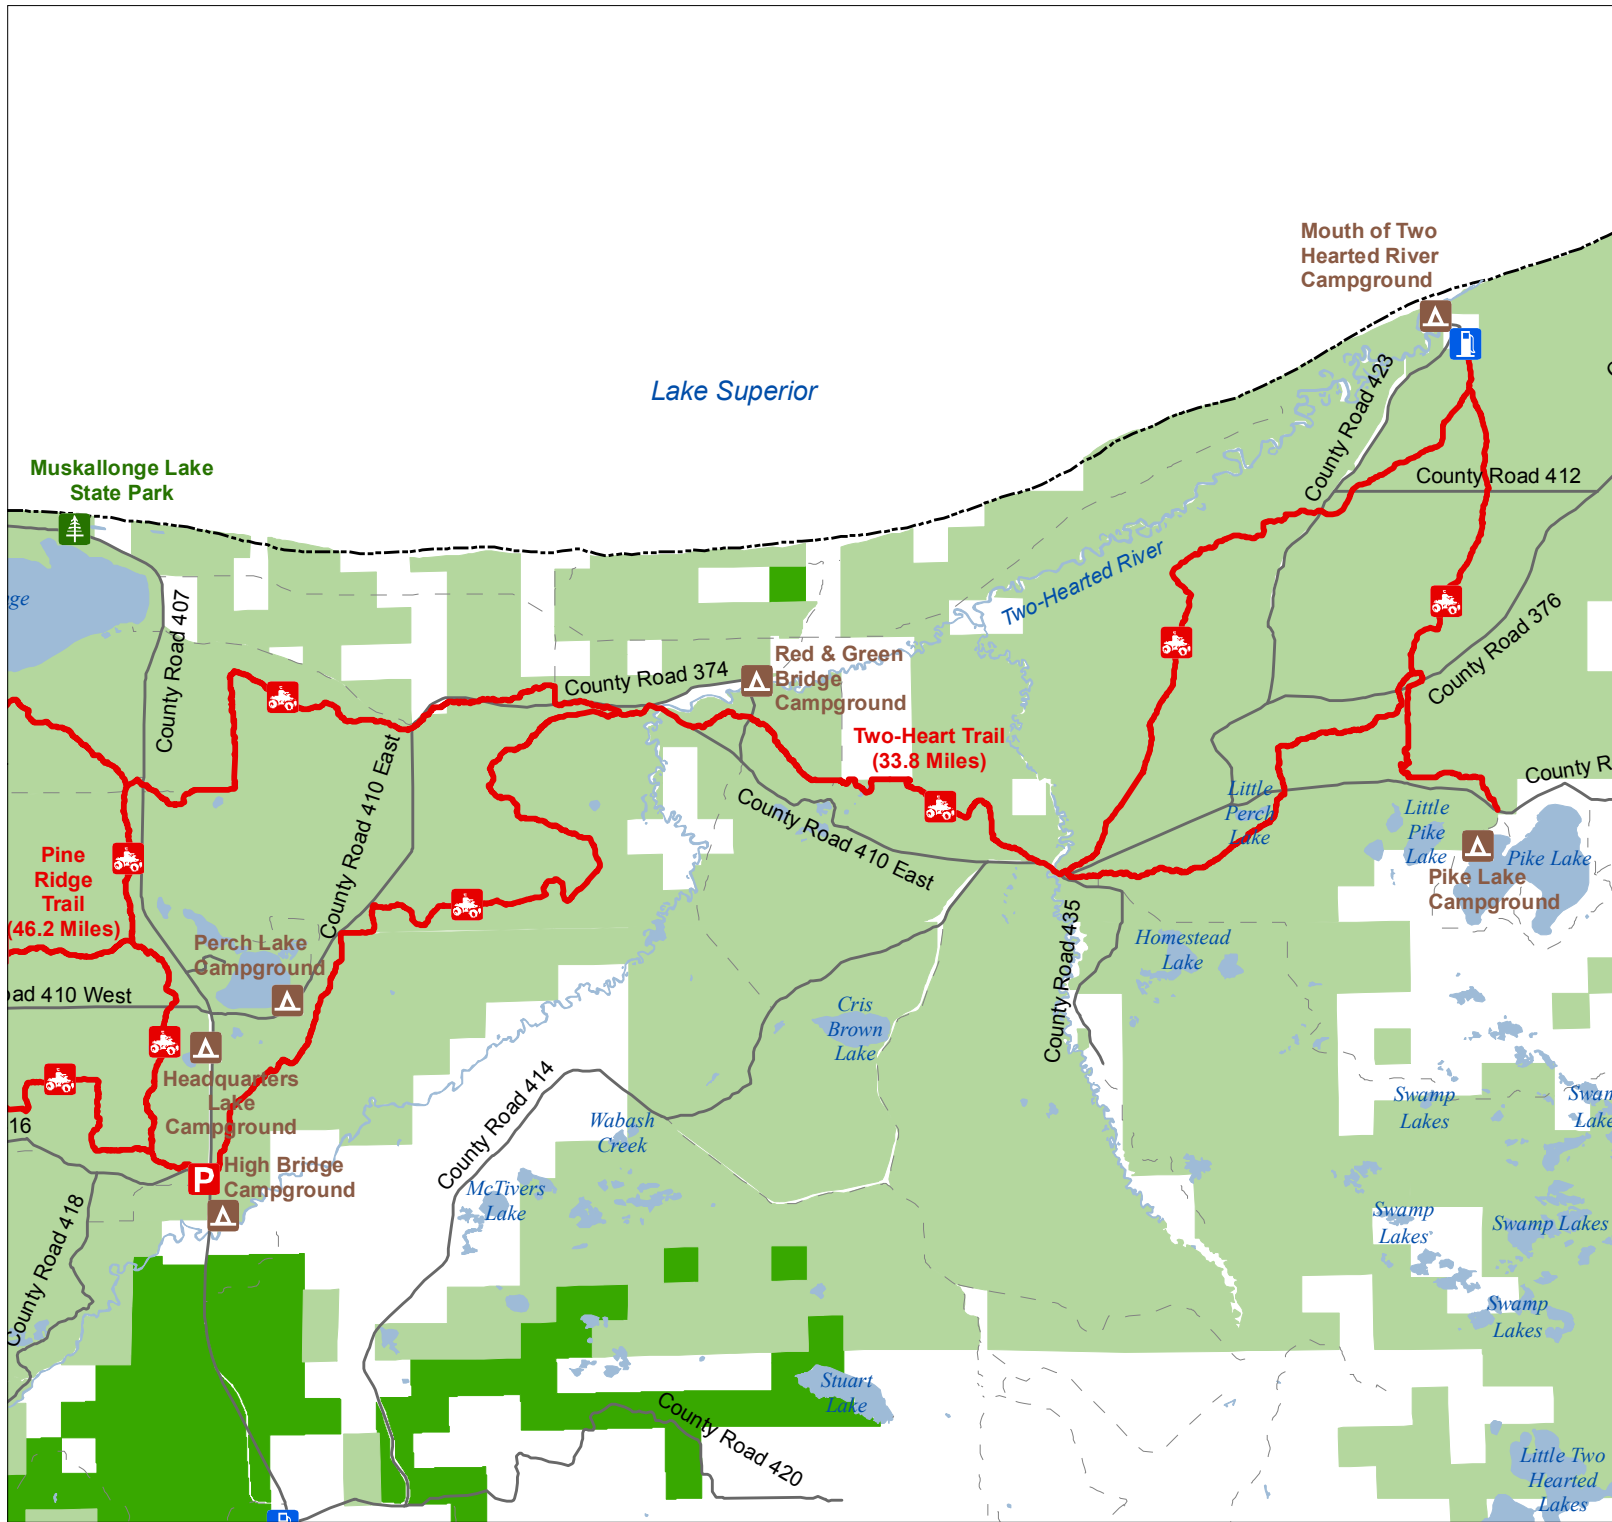

Two-Heart Trail

Luce County, Michigan

 ATV Trail – ORV's less than 50" in width including off-road motorcycles. (DNR license (ORV sticker) required)

Advisory: Trails and Routes have two-way traffic.

Disclaimer: Trails shown on this map are an approximate representation of the trail system at the time of publication and may not reflect current ground conditions. **STAY ON SIGNED TRAILS ONLY!**

-  Trailhead Parking
-  State Forest Campground
-  State Park
-  Gas Station
-  Highway
-  Paved or Gravel Road
-  Poor Dirt Road
-  Lakes and Rivers
-  State Land
- Nature Conservancy Lands
- County Boundaries