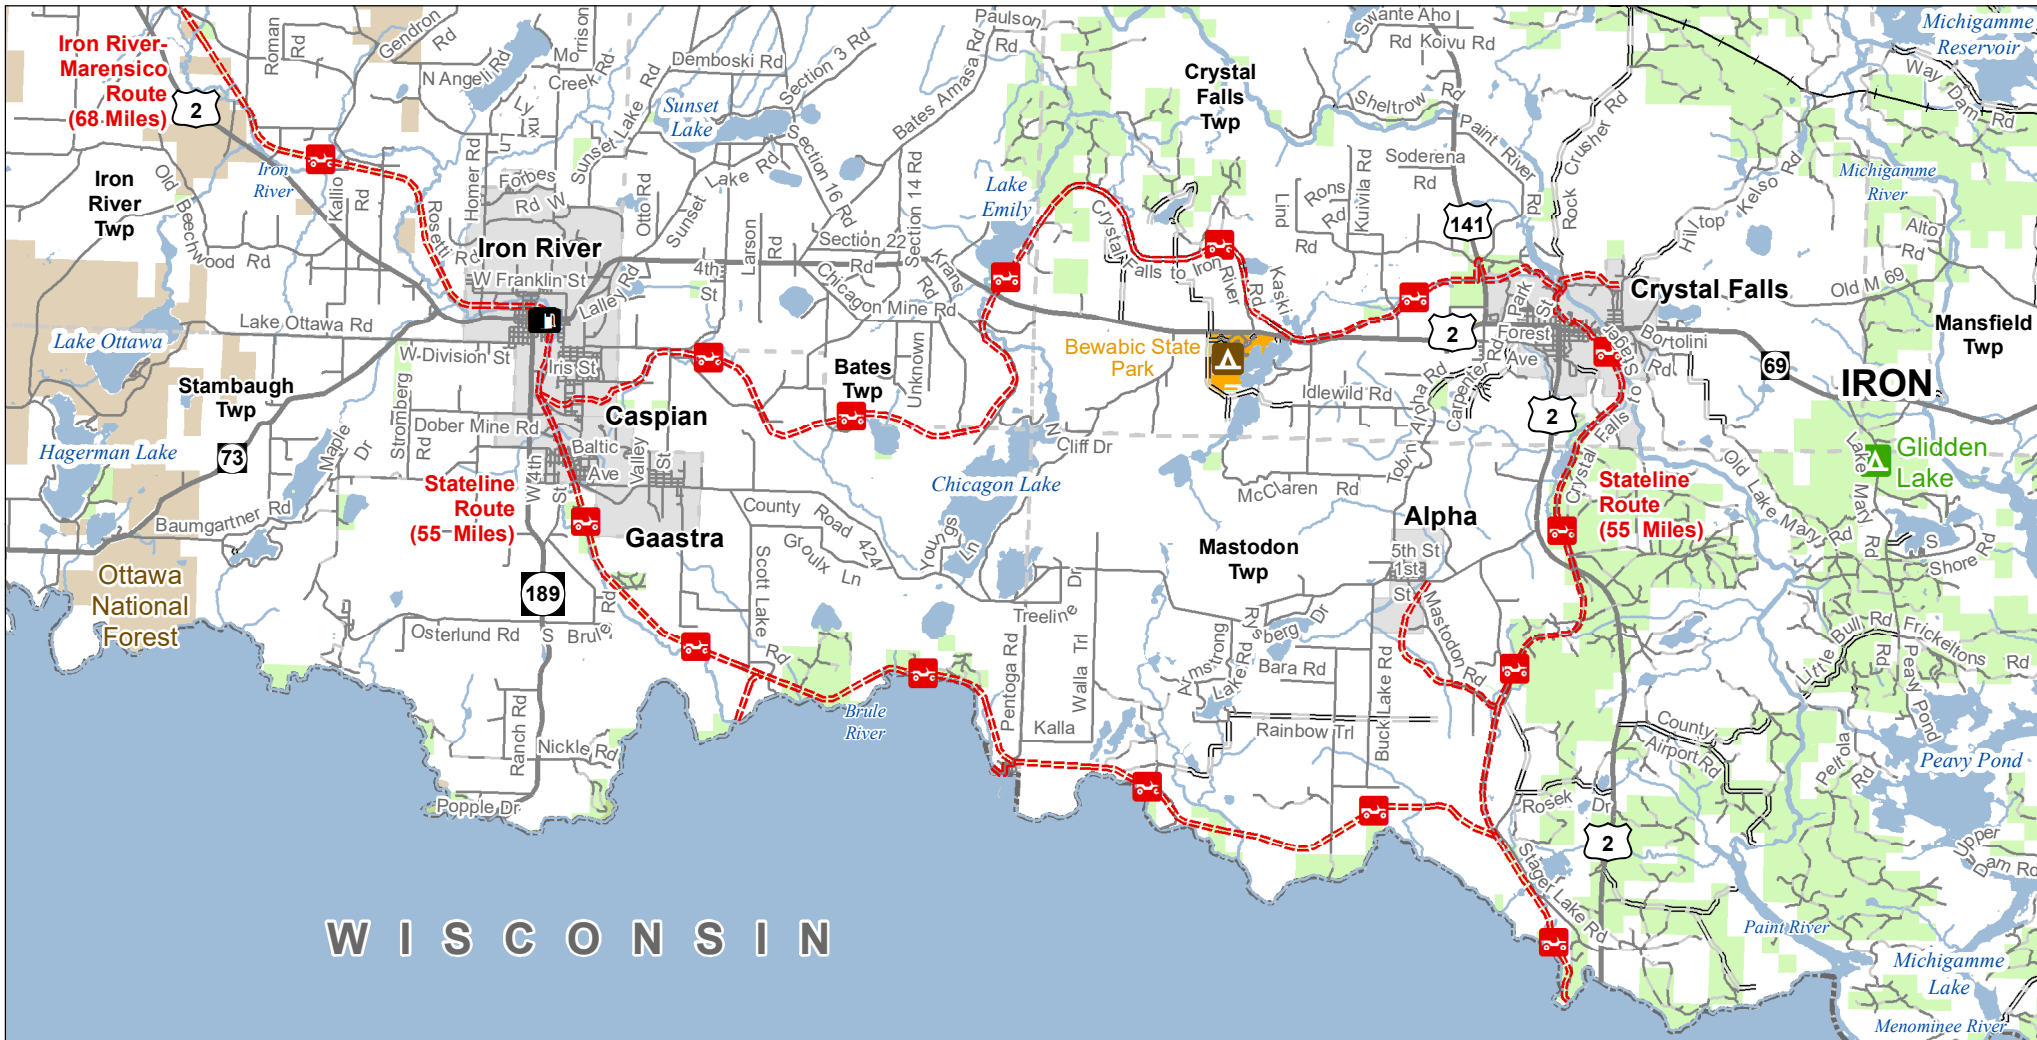

# Stateline Route

## Iron County, Michigan

ADVISORY: Trails and Routes have two-way traffic.  
 DISCLAIMER: Trails shown on this map are an approximate representation of the trail system at the time of publication and may not reflect current ground conditions.  
**STAY ON SIGNED TRAILS ONLY!**

- State Forest Campground
- State Park Campgrounds
- Gas Station
- ORV Route
- ORV Route – ORVs of all sizes including off-road motorcycles. ORV license and trail permit required unless licensed by the Secretary of State.
- Highway
- Paved
- Gravel
- Poor dirt
- Railroad
- Lakes and Rivers
- State Park Boundary
- State Forest Land
- Federal Land
- City or Village
- Township
- County Boundary