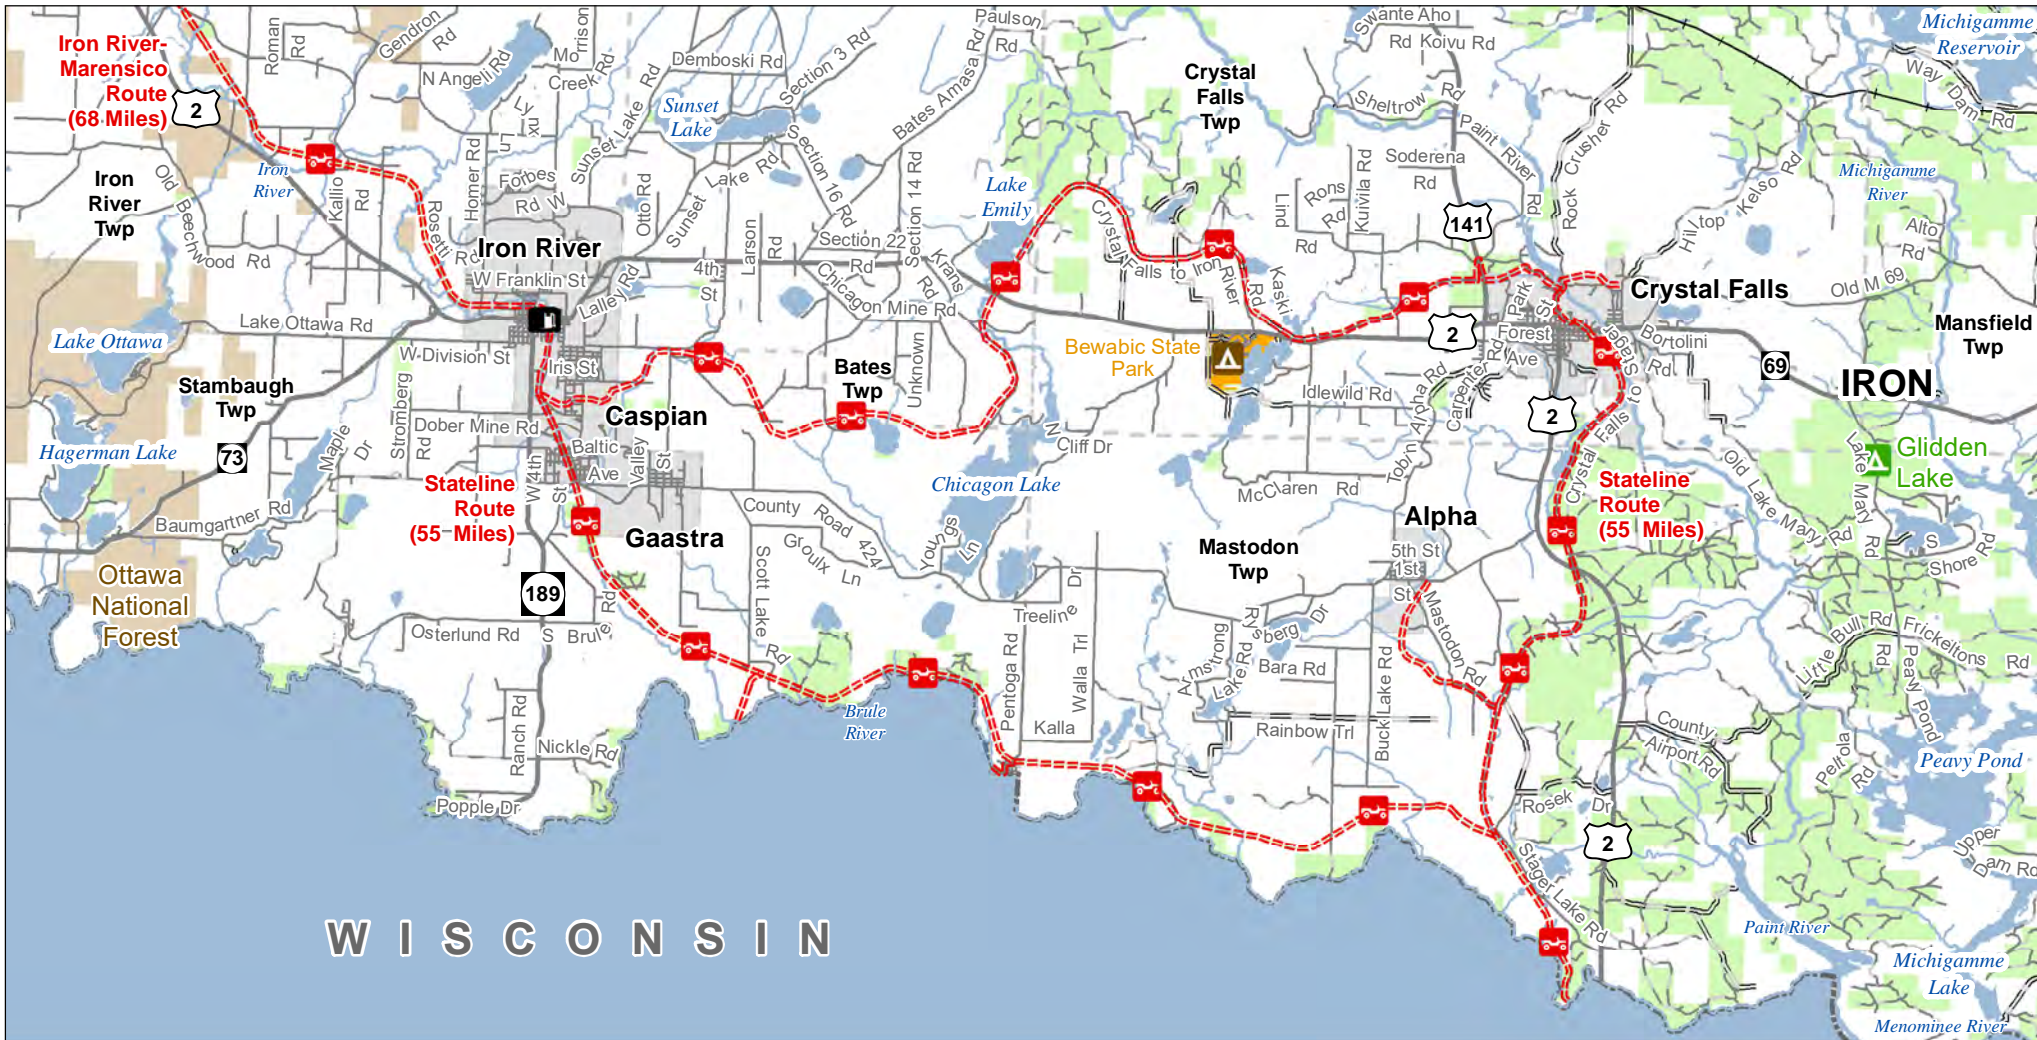

# Stateline Route

## Iron County, Michigan

**ADVISORY:** Trails and Routes have two-way traffic.  
**DISCLAIMER:** Trails shown on this map are an approximate representation of the trail system at the time of publication and may not reflect current ground conditions.  
**STAY ON SIGNED TRAILS ONLY!**

- State Forest Campground
- State Park Campgrounds
- Gas Station
- ORV Route
- ORV Route – ORVs of all sizes including off-road motorcycles. ORV license and trail permit required unless licensed by the Secretary of State.
- Highway
- Paved
- Gravel
- Poor dirt
- Railroad
- Lakes and Rivers
- State Park Boundary
- State Forest Land
- Federal Land
- City or Village
- Township
- County Boundary