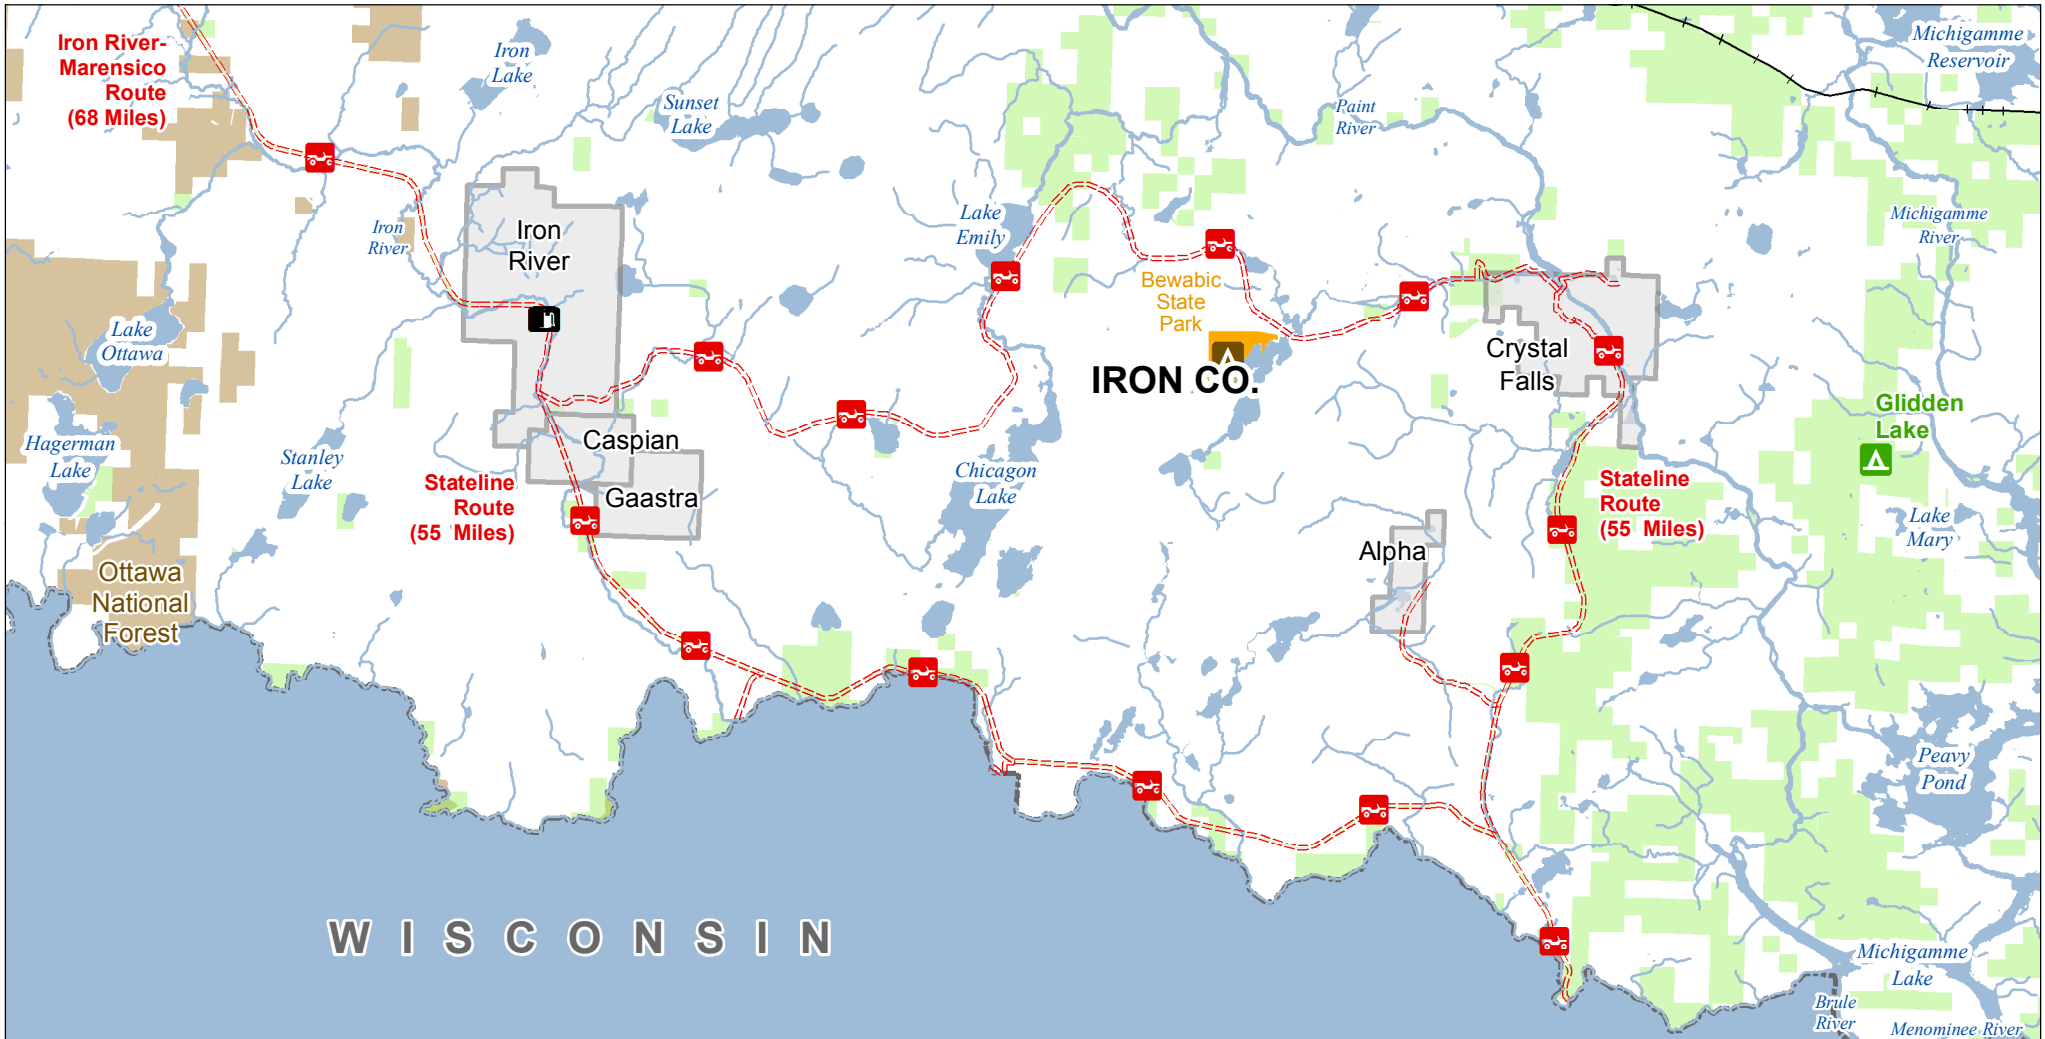

Stateline Route

Iron County, Michigan

ADVISORY: Trails and Routes have two-way traffic.
 DISCLAIMER: Trails shown on this map are an approximate representation of the trail system at the time of publication and may not reflect current ground conditions.
STAY ON SIGNED TRAILS ONLY!

- State Forest Campground
- State Park Campgrounds
- Gas Station
- ORV Routes
- ORV Route – ORVs of all sizes including off-road motorcycles. ORV license and trail permit required unless licensed by the Secretary of State.
-
- Railroad
- Lakes and Rivers
- State Park Boundary
- State Forest Land
- Federal Land
- County Boundary