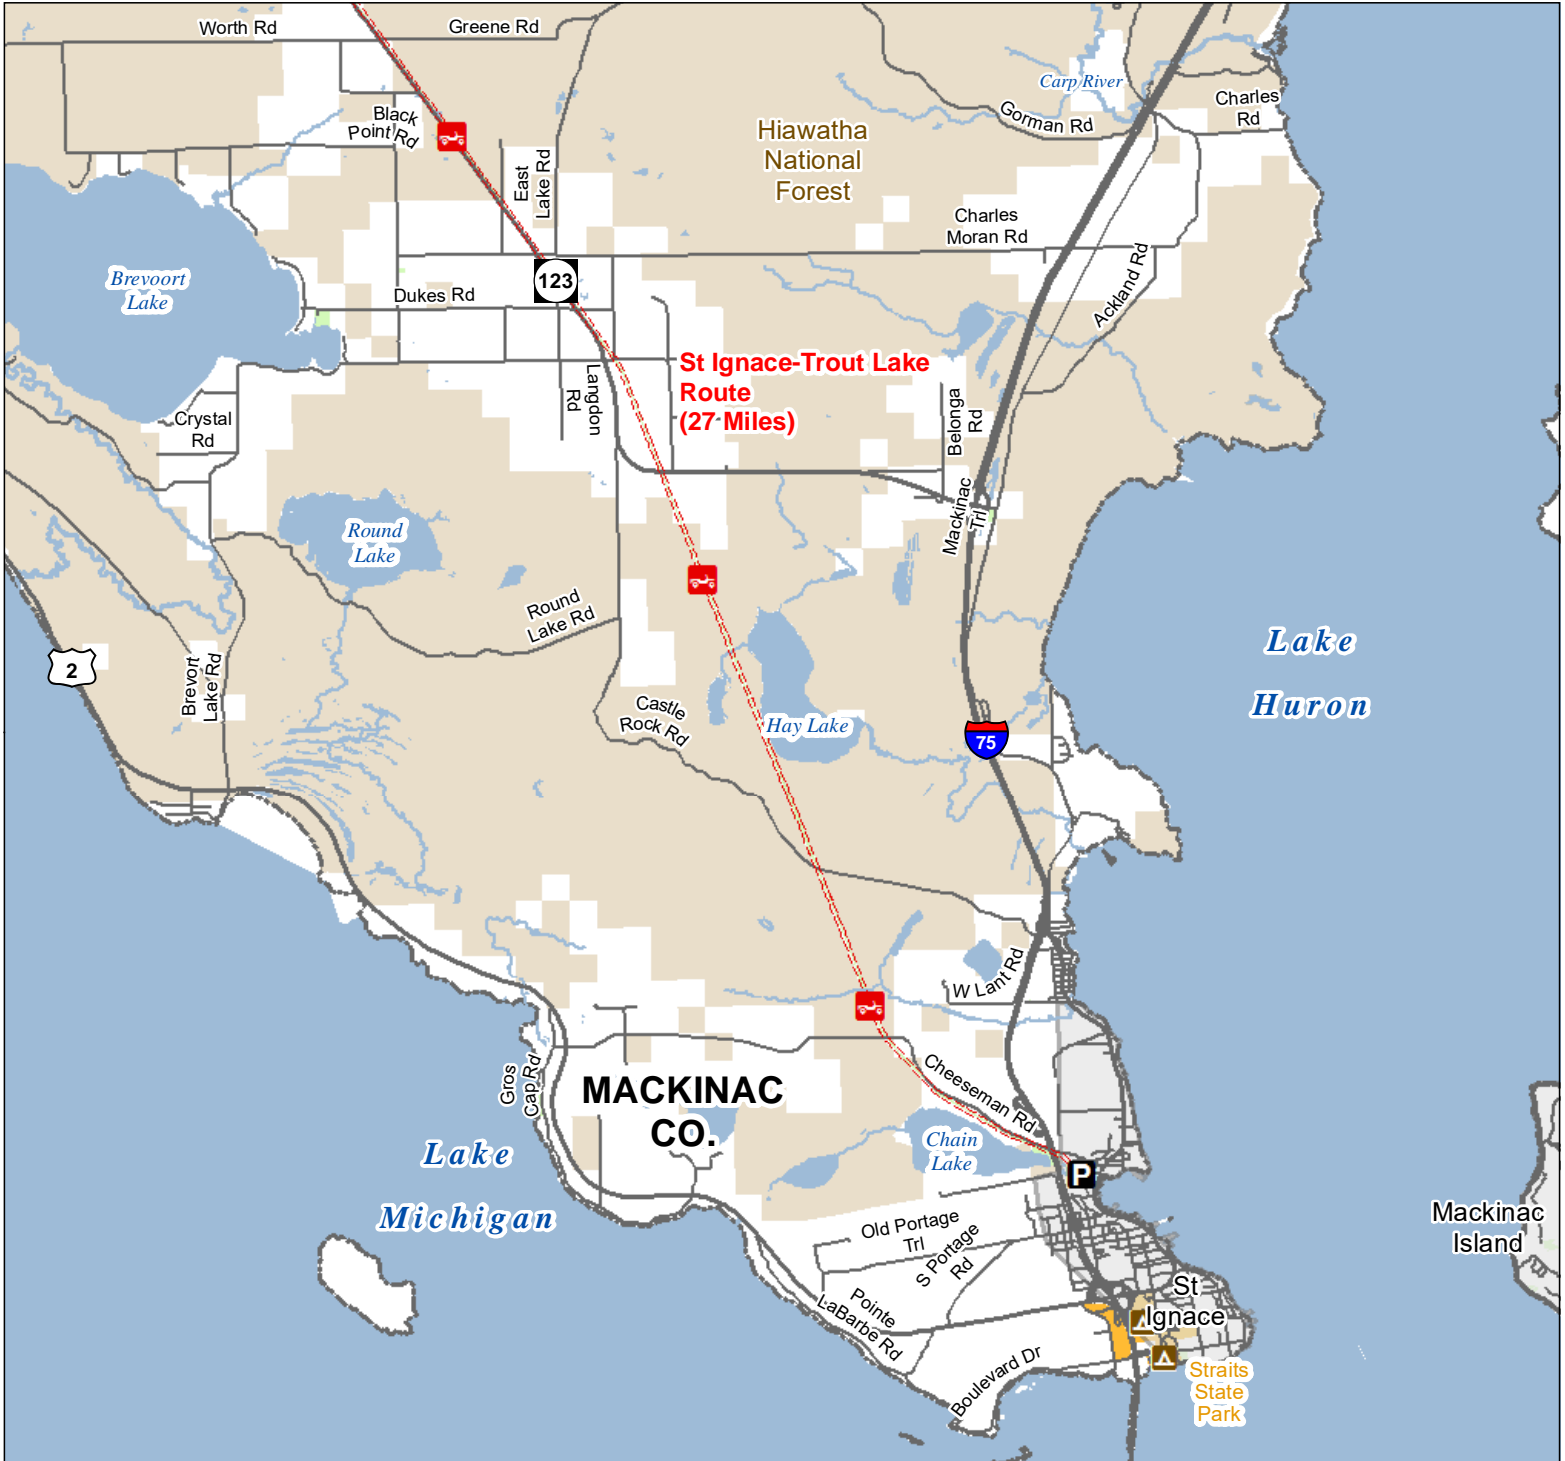

St Ignace-Trout Lake Route South

Mackinac & Chippewa Counties, Michigan

ADVISORY: Trails and Routes have two-way traffic.
DISCLAIMER: Trails shown on this map are an approximate representation of the trail system at the time of publication and may not reflect current ground conditions.
STAY ON SIGNED TRAILS ONLY!

- State Park Campgrounds
- Parking Lot
- ORV Routes
- ORV Route – ORVs of all sizes including off-road motorcycles. ORV license and trail permit required unless license by the Secretary of State.
- Highway
- Paved Road
- Perennial River
- Lakes and Rivers
- State Park Boundary
- State Forest Land
- Federal Land
- City or Village
- County Boundary