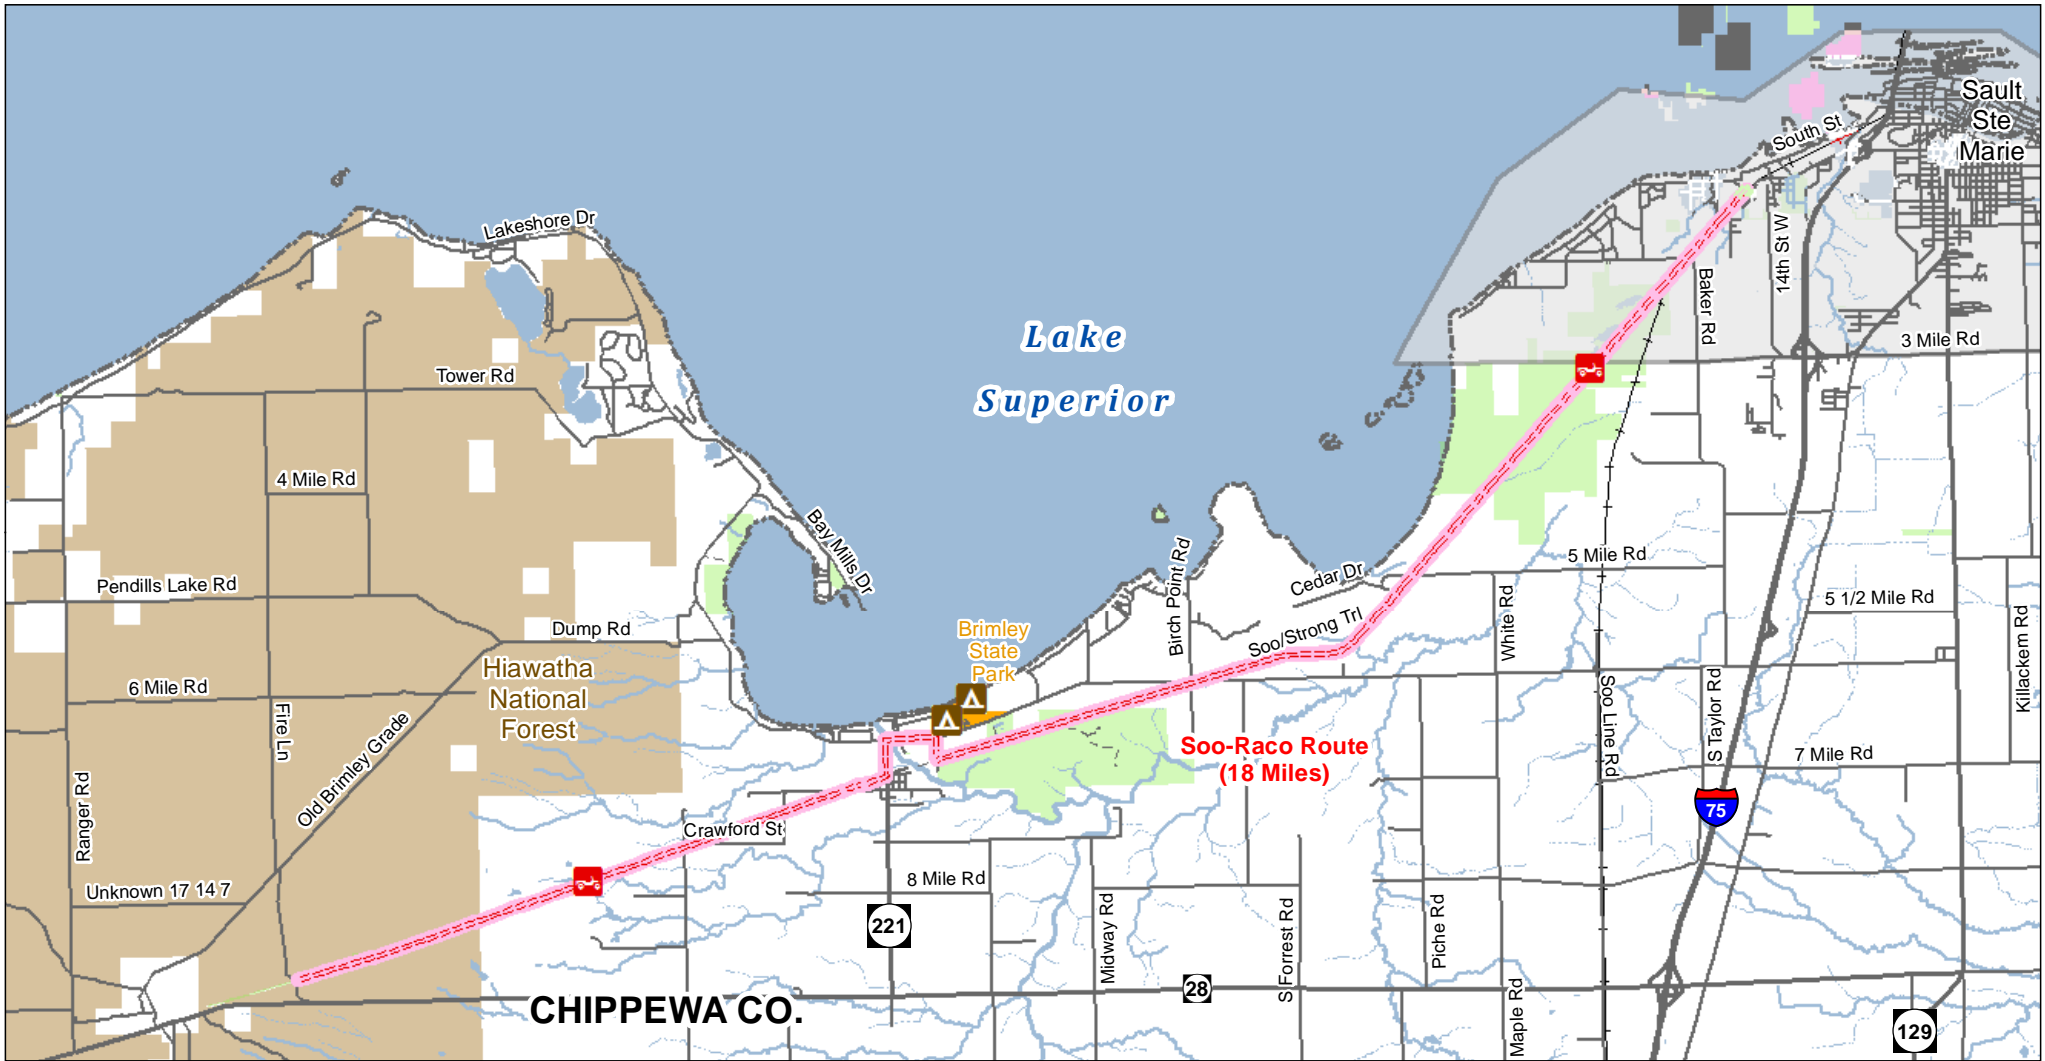

Soo-Raco Route

Chippewa County, Michigan

ADVISORY: Trails and Routes have two-way traffic.
 DISCLAIMER: Trails shown on this map are an approximate representation of the trail system at the time of publication and may not reflect current ground conditions.
STAY ON SIGNED TRAILS ONLY!

- State Park Campgrounds
- ORV Routes
- Restricted ORV Route - ORV's Less than 65" in width including off-road motorcycles only. ORV license and trail permit required.
- Highway
- Paved Road
- Gravel Road
- Poor Dirt Road
- Railroads
- Intermittent Stream
- Perennial River
- Lakes and Rivers
- State Park Boundary
- State Forest Land
- Federal Land
- County Boundary