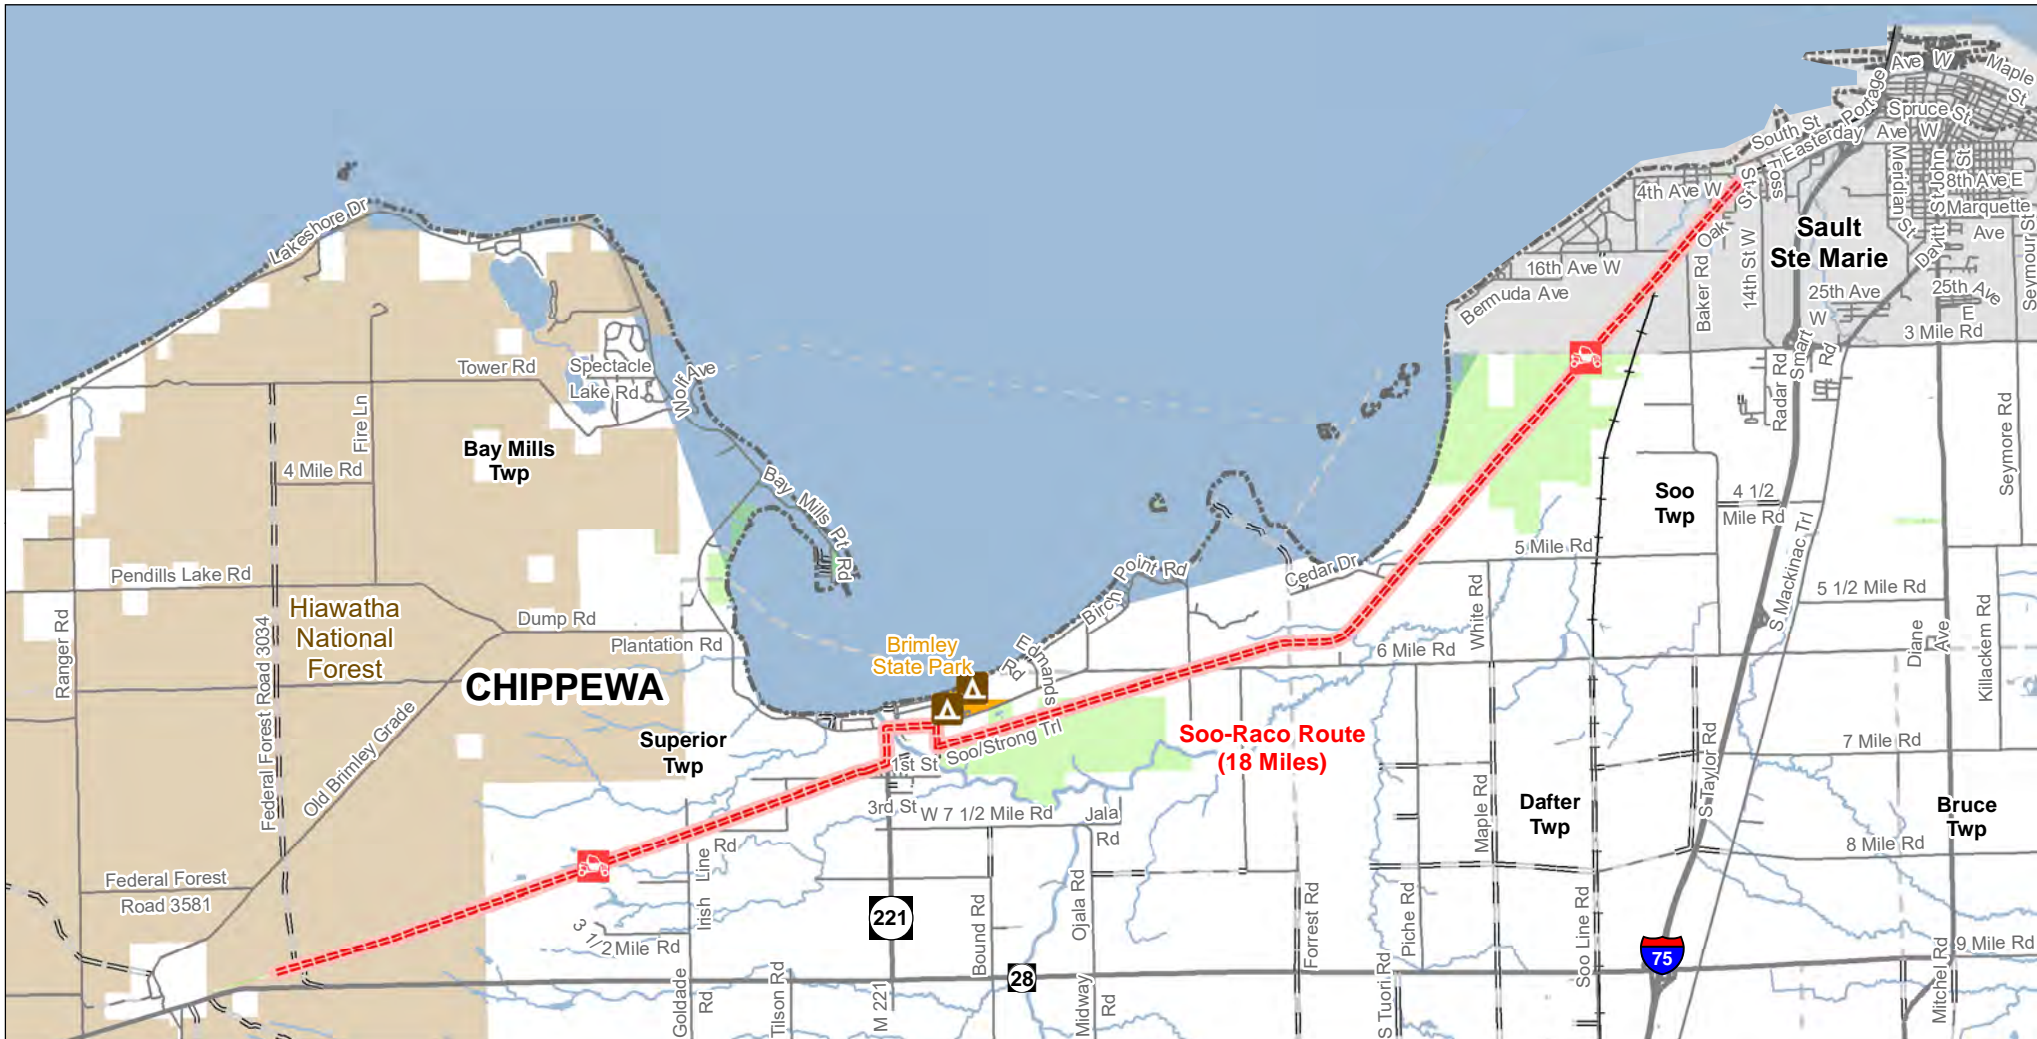

# Soo-Raco Route

## Chippewa County, Michigan

ADVISORY: Trails and Routes have two-way traffic.  
 DISCLAIMER: Trails shown on this map are an approximate representation of the trail system at the time of publication and may not reflect current ground conditions.  
**STAY ON SIGNED TRAILS ONLY!**

- State Park Campgrounds
- 65" Restricted ORV Route
- Restricted ORV Route - ORV's Less than 65"
- ORV Route – ORV's of all sizes including off-road motorcycles. ORV license and trail permit required unless licensed by the Secretary of State.
- Highway
- Paved
- Gravel
- Poor dirt
- Railroad
- Lakes and Rivers
- State Park Boundary
- State Forest Land
- Federal Land
- City or Village
- Township
- County Boundary