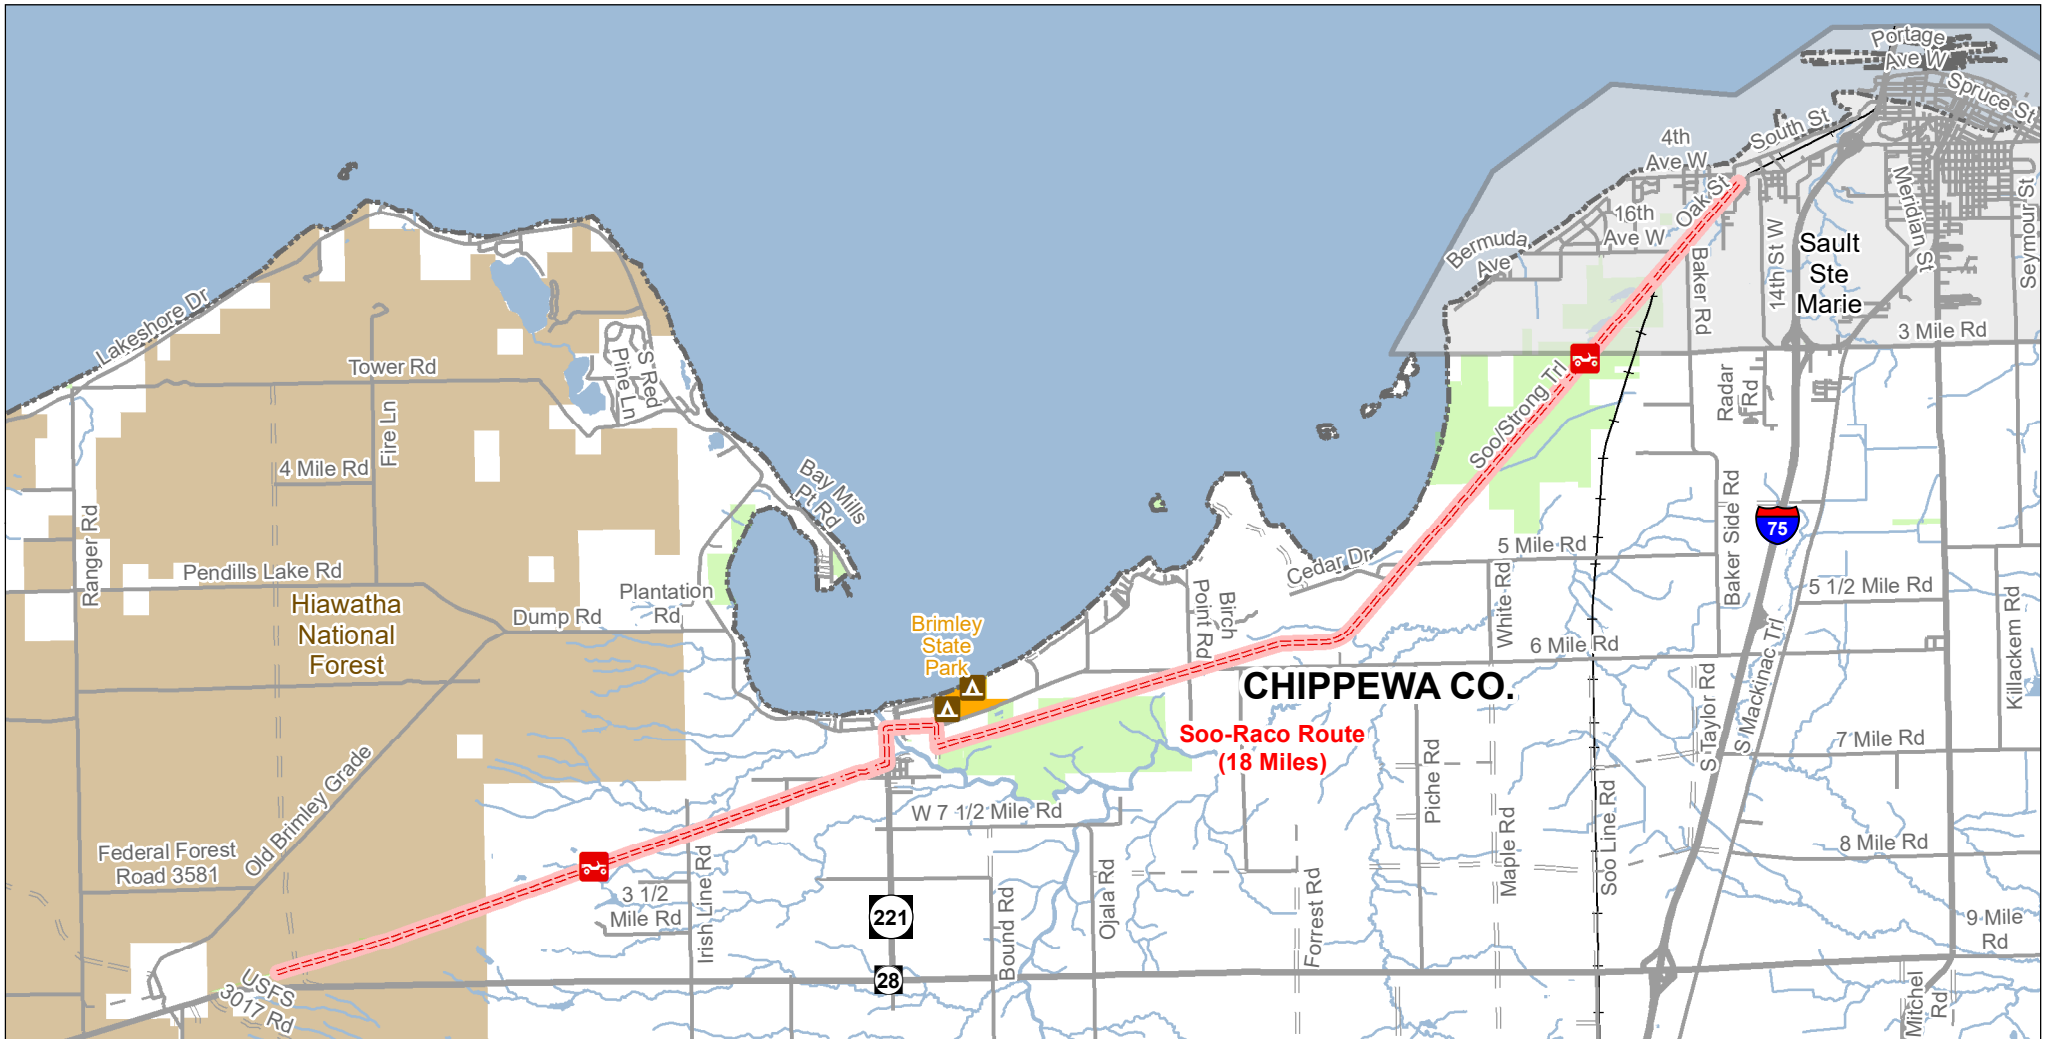

# Soo-Raco Route

## Chippewa County, Michigan

ADVISORY: Trails and Routes have two-way traffic.  
 DISCLAIMER: Trails shown on this map are an approximate representation of the trail system at the time of publication and may not reflect current ground conditions.  
**STAY ON SIGNED TRAILS ONLY!**

- State Park Campground
- ORV Routes
- Restricted ORV Route - ORV's Less than 65"
- Highway
- Paved Road
- Gravel Road
- Poor Dirt Road
- Railroad
- Lakes and Rivers
- State Park Boundary
- State Forest Land
- Federal Land
- County Boundary