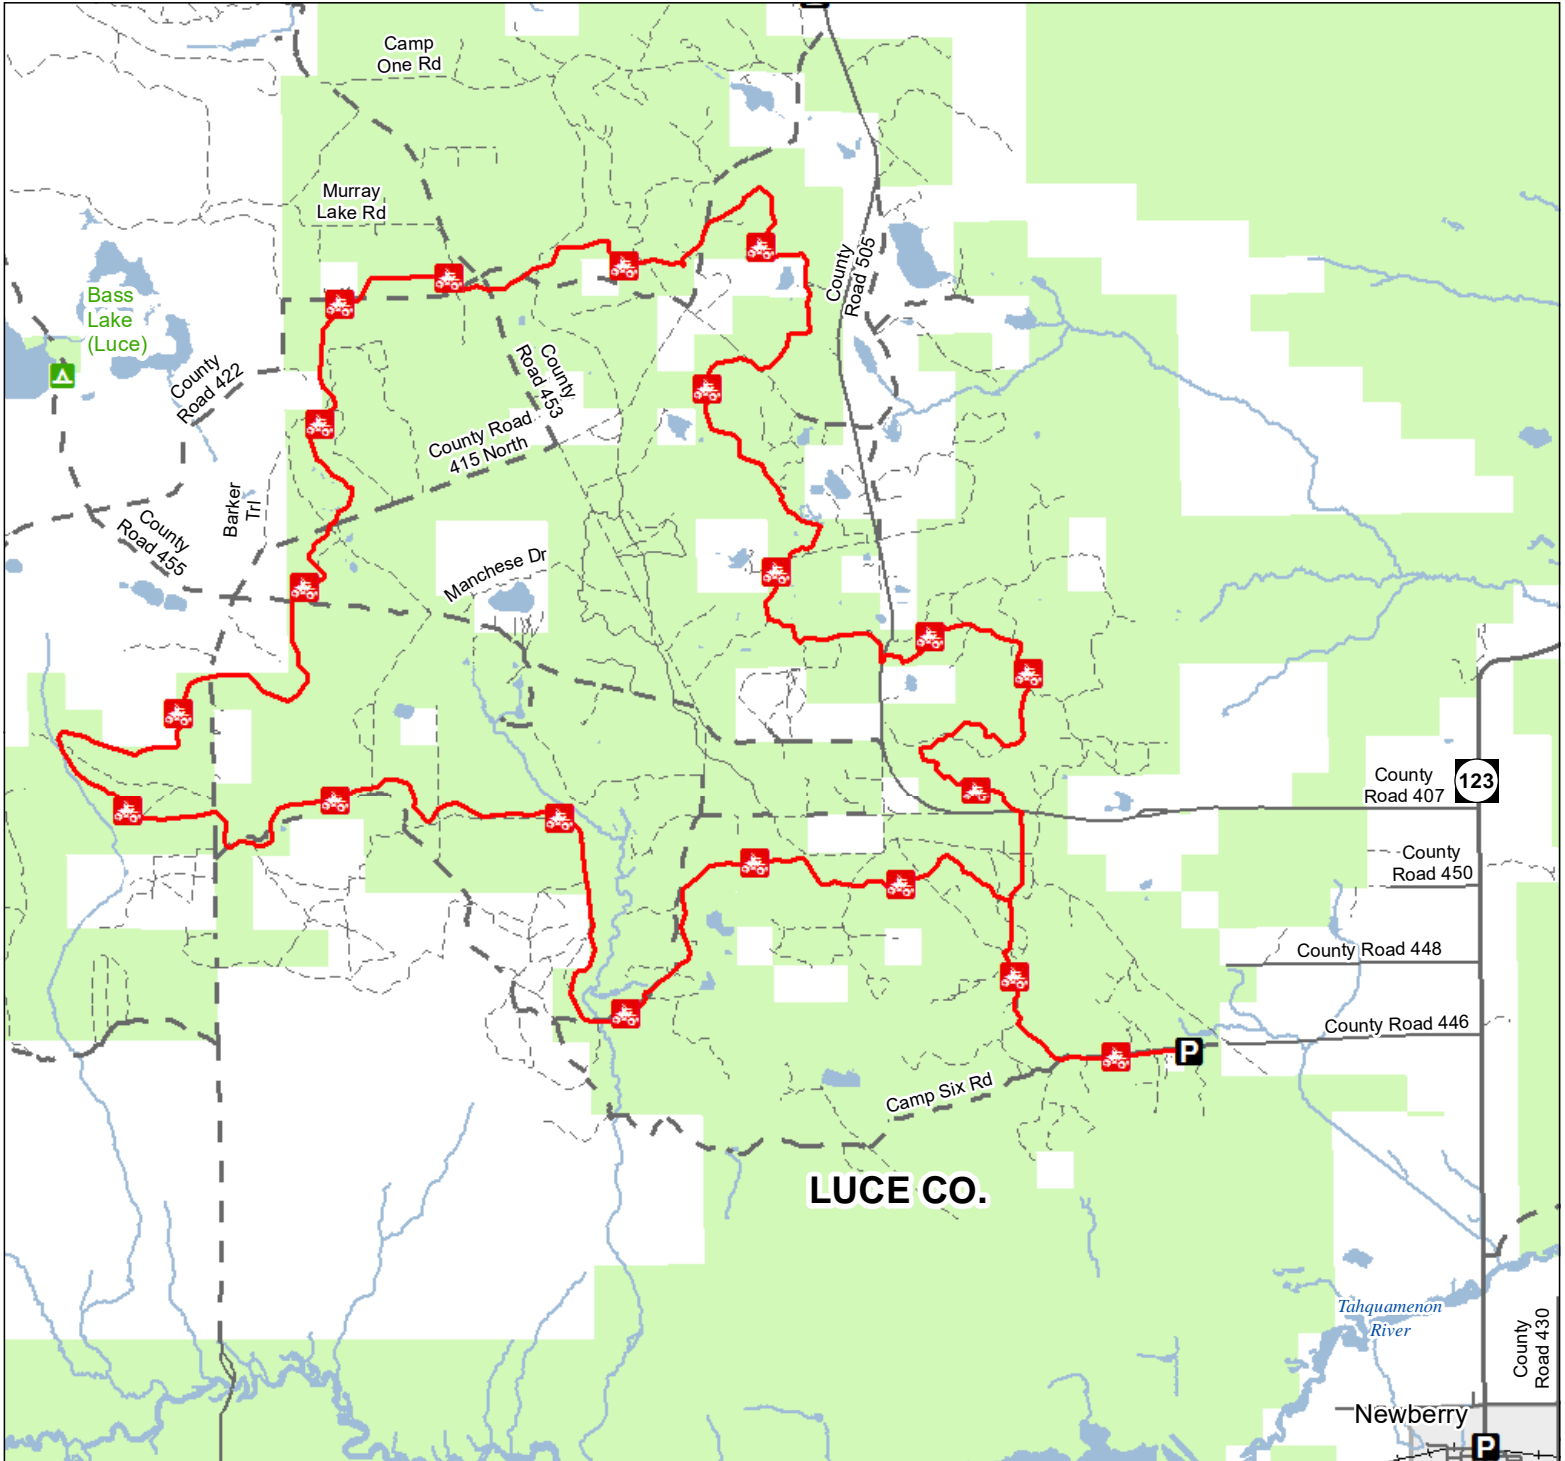

# Silver Creek Trail

## Luce County, Michigan

ADVISORY: Trails and Routes have two-way traffic.  
 DISCLAIMER: Trails shown on this map are an approximate representation of the trail system at the time of publication and may not reflect current ground conditions.  
**STAY ON SIGNED TRAILS ONLY!**

- State Forest Campground
- Parking Lot
- Gas Station
- ORV Trails
- ORV Trail – ORVs 50 inches in width or less including off-road motorcycles. ORV license and trail permit required.
- Gravel Road
- Poor Dirt Road
- Perennial River
- Lakes and Rivers
- State Forest Land
- County Boundary
- Railroads
- Highway
- Paved Road