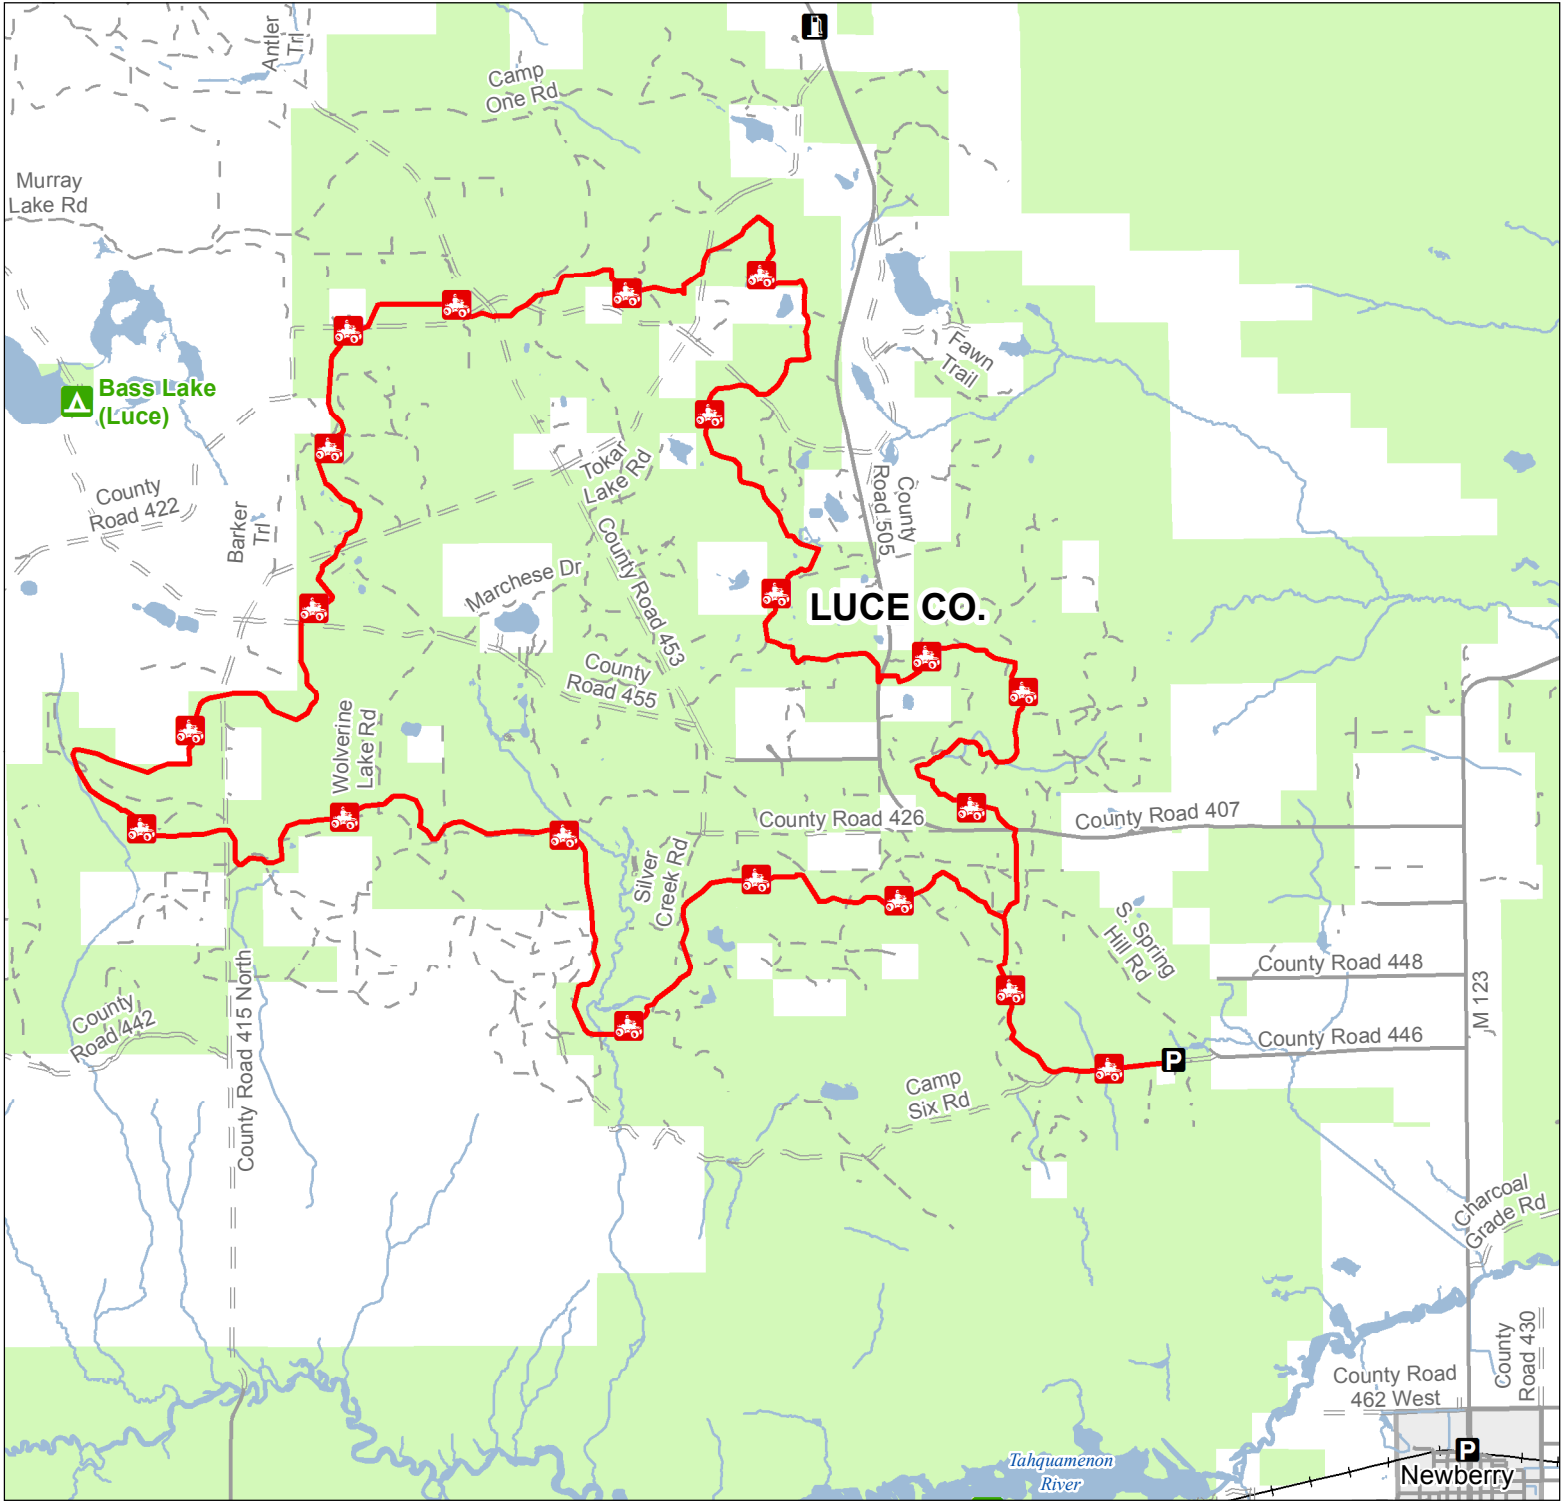

# Silver Creek Trail

## Luce County, Michigan

ADVISORY: Trails and Routes have two-way traffic.  
 DISCLAIMER: Trails shown on this map are an approximate representation of the trail system at the time of publication and may not reflect current ground conditions.  
**STAY ON SIGNED TRAILS ONLY!**

- State Forest Campground
- Parking Lot
- Gas Station
- ORV Trails
- ORV Trail – ORVs 50 inches in width or less including off-road motorcycles. ORV license and trail permit required.
- Highway
- Paved Road
- Gravel Road
- Poor Dirt Road
- Railroad
- Lakes and Rivers
- State Forest Land
- County Boundary