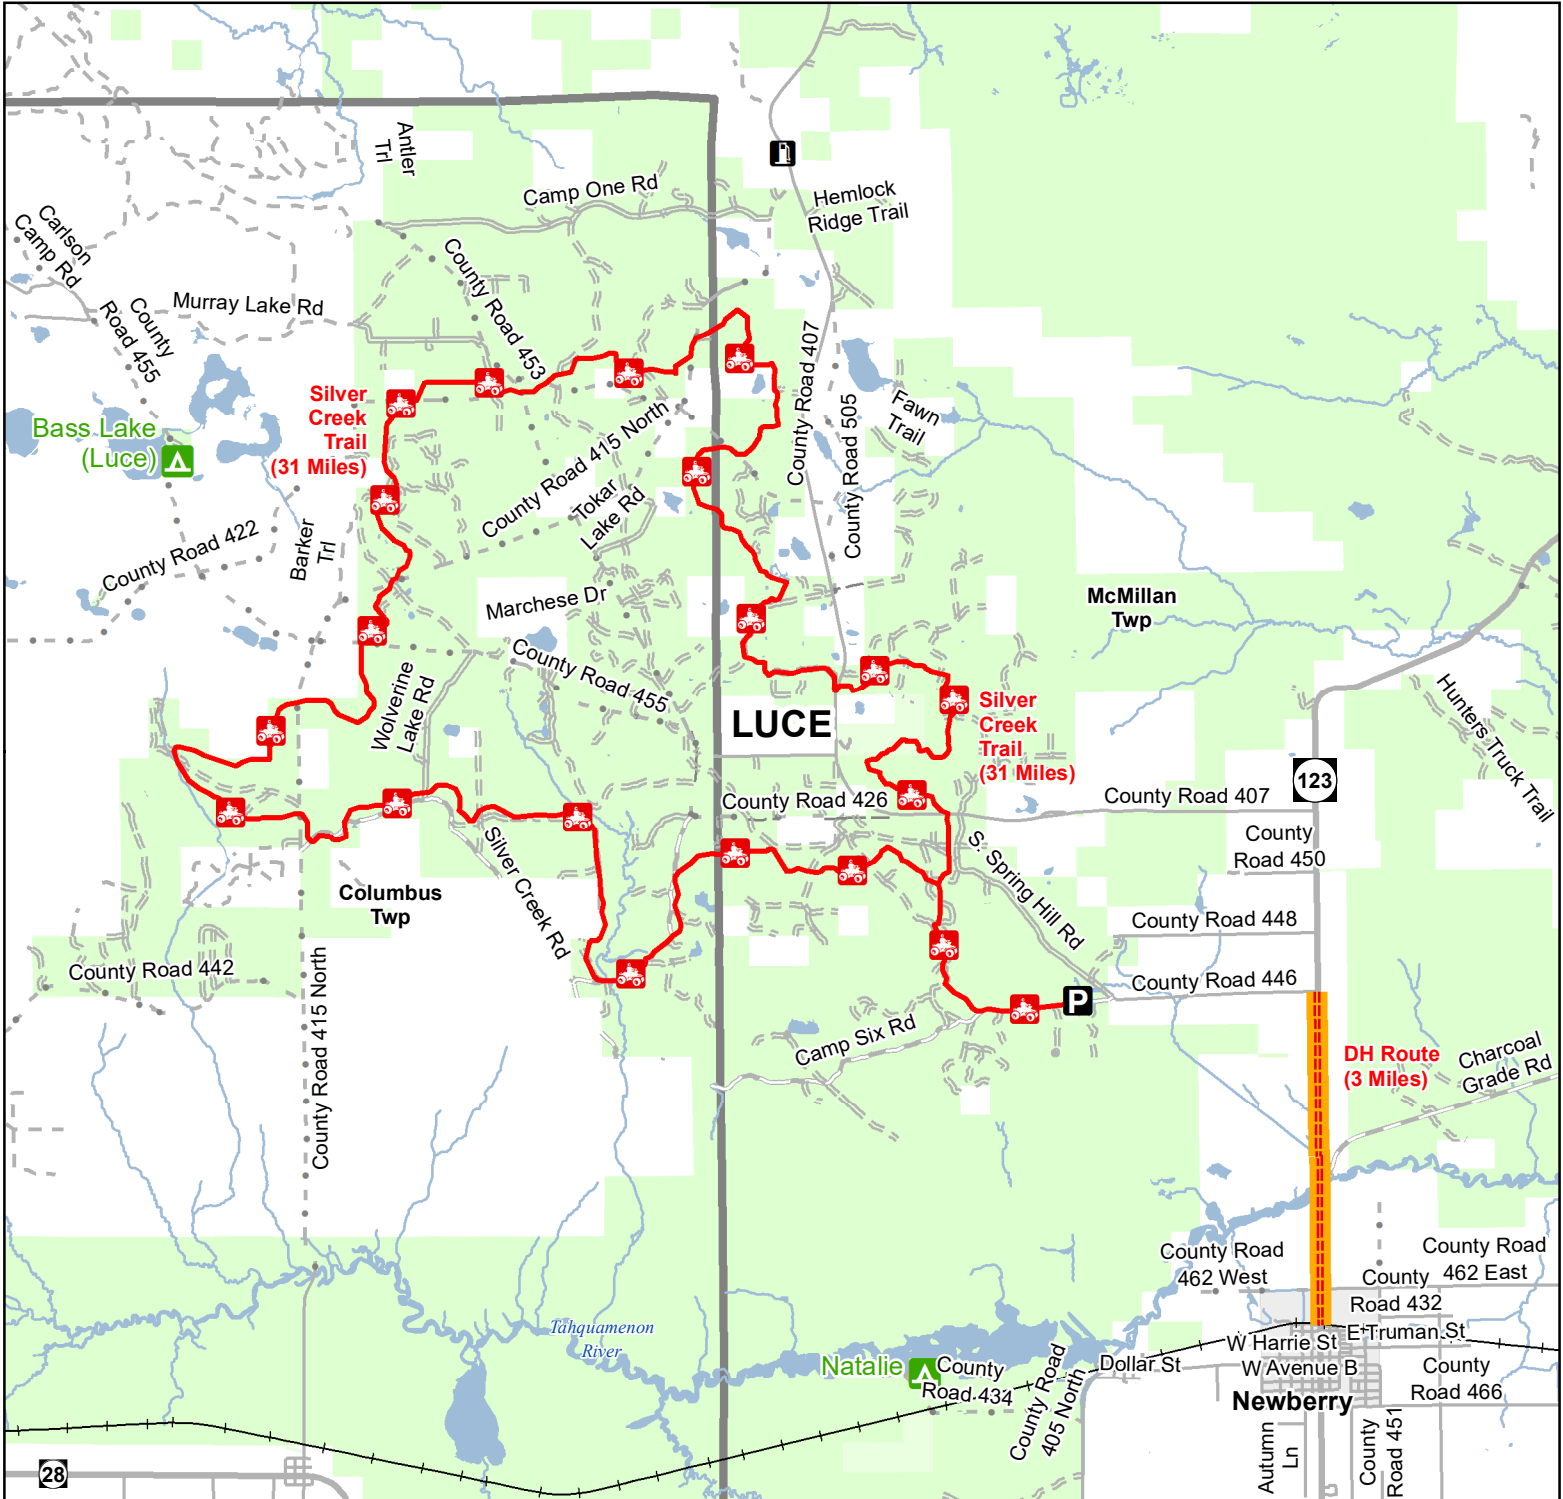

Silver Creek Trail

Luce County, Michigan

ADVISORY: Trails and Route have two-way traffic. STAY ON SIGNED TRAILS ONLY!
DISCLAIMER: Trails shown on this map are an approximate representation of the trail system at the time of publication and may not reflect current ground conditions.

- State Forest Campground
- Parking Lot
- Gas Station
- ORV Trail
- ORV Route – ORVs of all sizes including off-road motorcycles. ORV license and trail permit required unless licensed by the Secretary of State.

- MDOT ROW - Seasonal Connector, Open May 1 - November 30
- ORV Trail – ORVs 50 inches in width or less including off-road motorcycles. ORV license and trail permit required.
- Railroad
- DNR - Primary Forest Road
- DNR - Secondary Forest Road
- DNR - Forest Access Route

- Federal / State Highway
- Federal / State / County - Paved Road
- Federal / State - Dirt / Gravel Road
- County - Gravel Road
- County - Dirt Road (Seasonal)
- Lakes and Rivers
- State Forest Land
- Township
- County Boundary