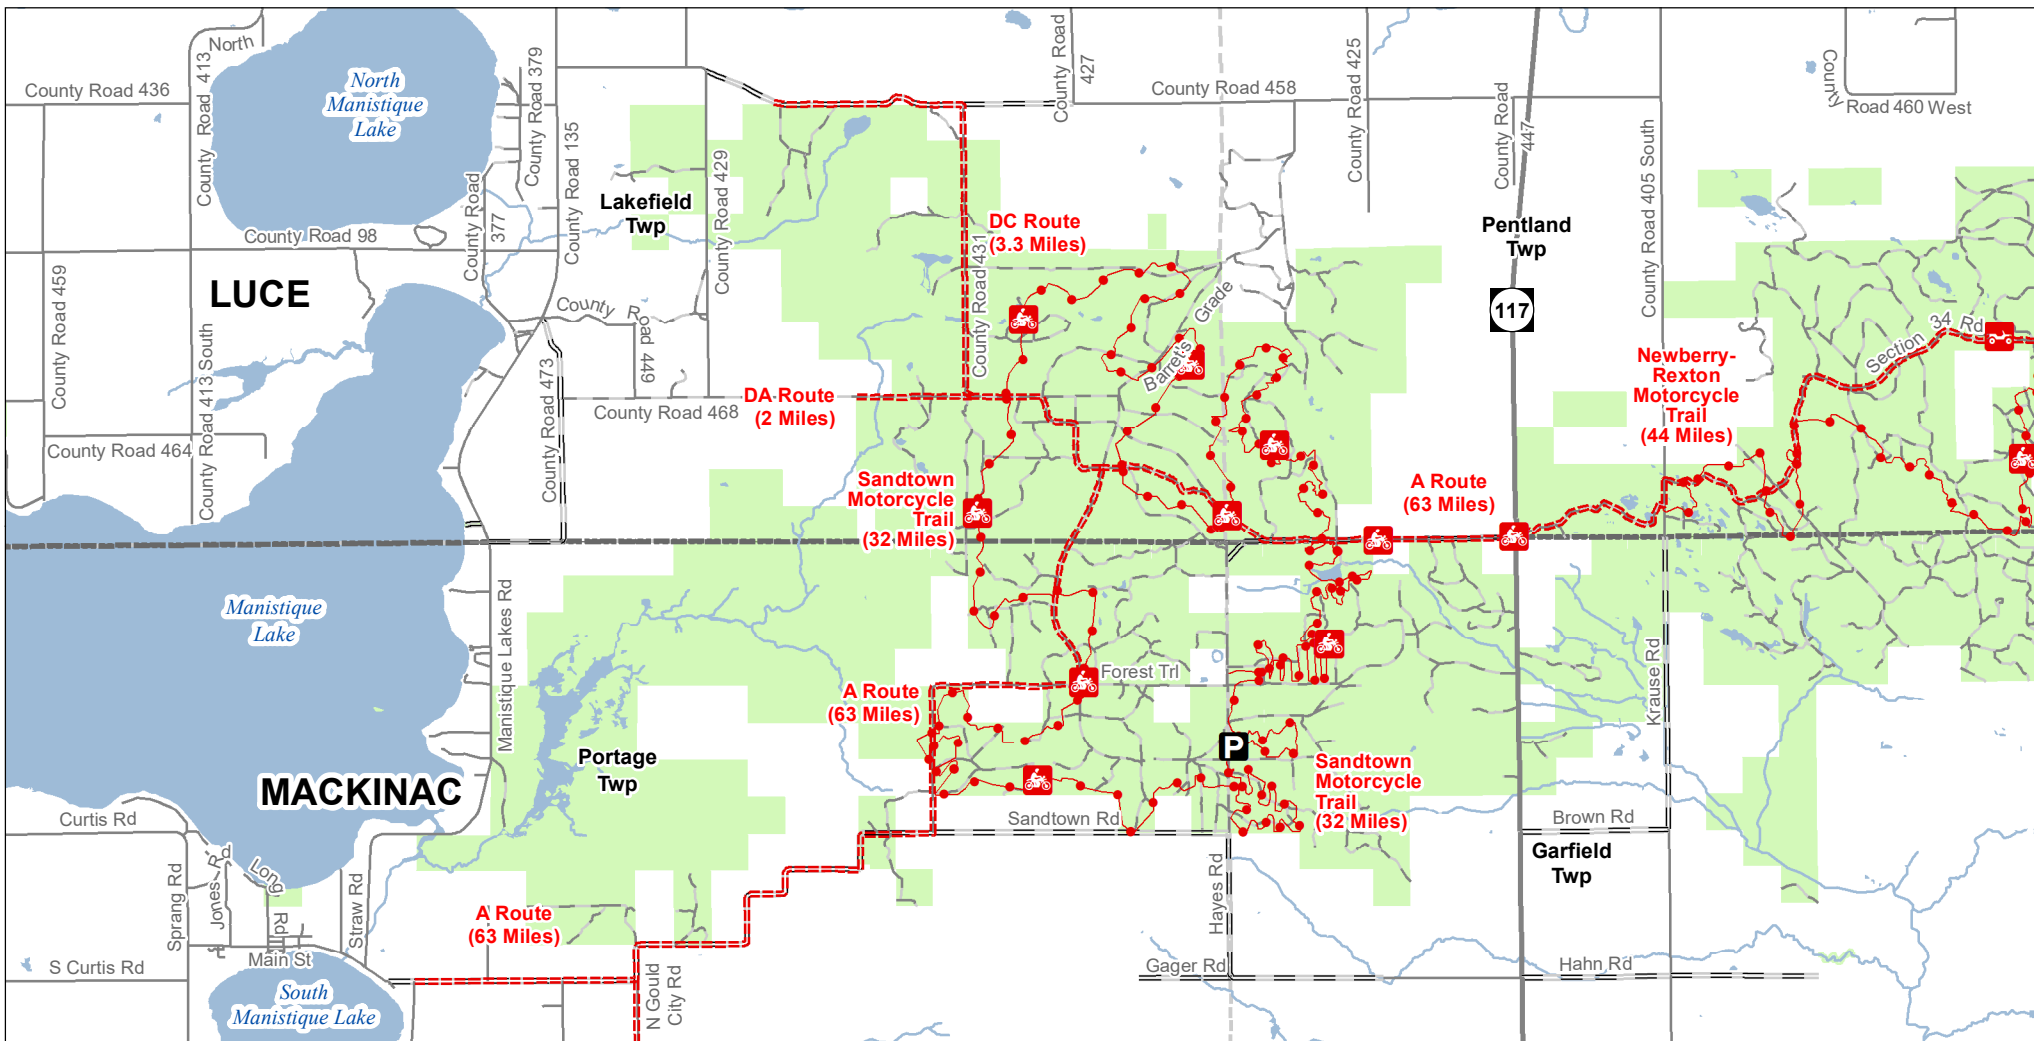

# Sandtown Motorcycle Trail

Luce & Mackinac Counties, Michigan

ADVISORY: Trails and Routes have two-way traffic.  
 DISCLAIMER: Trails shown on this map are an approximate representation of the trail system at the time of publication and may not reflect current ground conditions.  
**STAY ON SIGNED TRAILS ONLY!**

- Parking Lot
- ORV Route
- Motorcycle Trails (DNR License)
- ORV Route – ORVs of all sizes including off-road motorcycles. ORV license and trail permit required unless licensed by the Secretary of State.
- Motorcycle Trail – Motorcycles Only. ORV license and trail permit required.
- Highway
- Paved
- Gravel
- Poor dirt
- Lakes and Rivers
- State Forest Land
- Township
- County Boundary