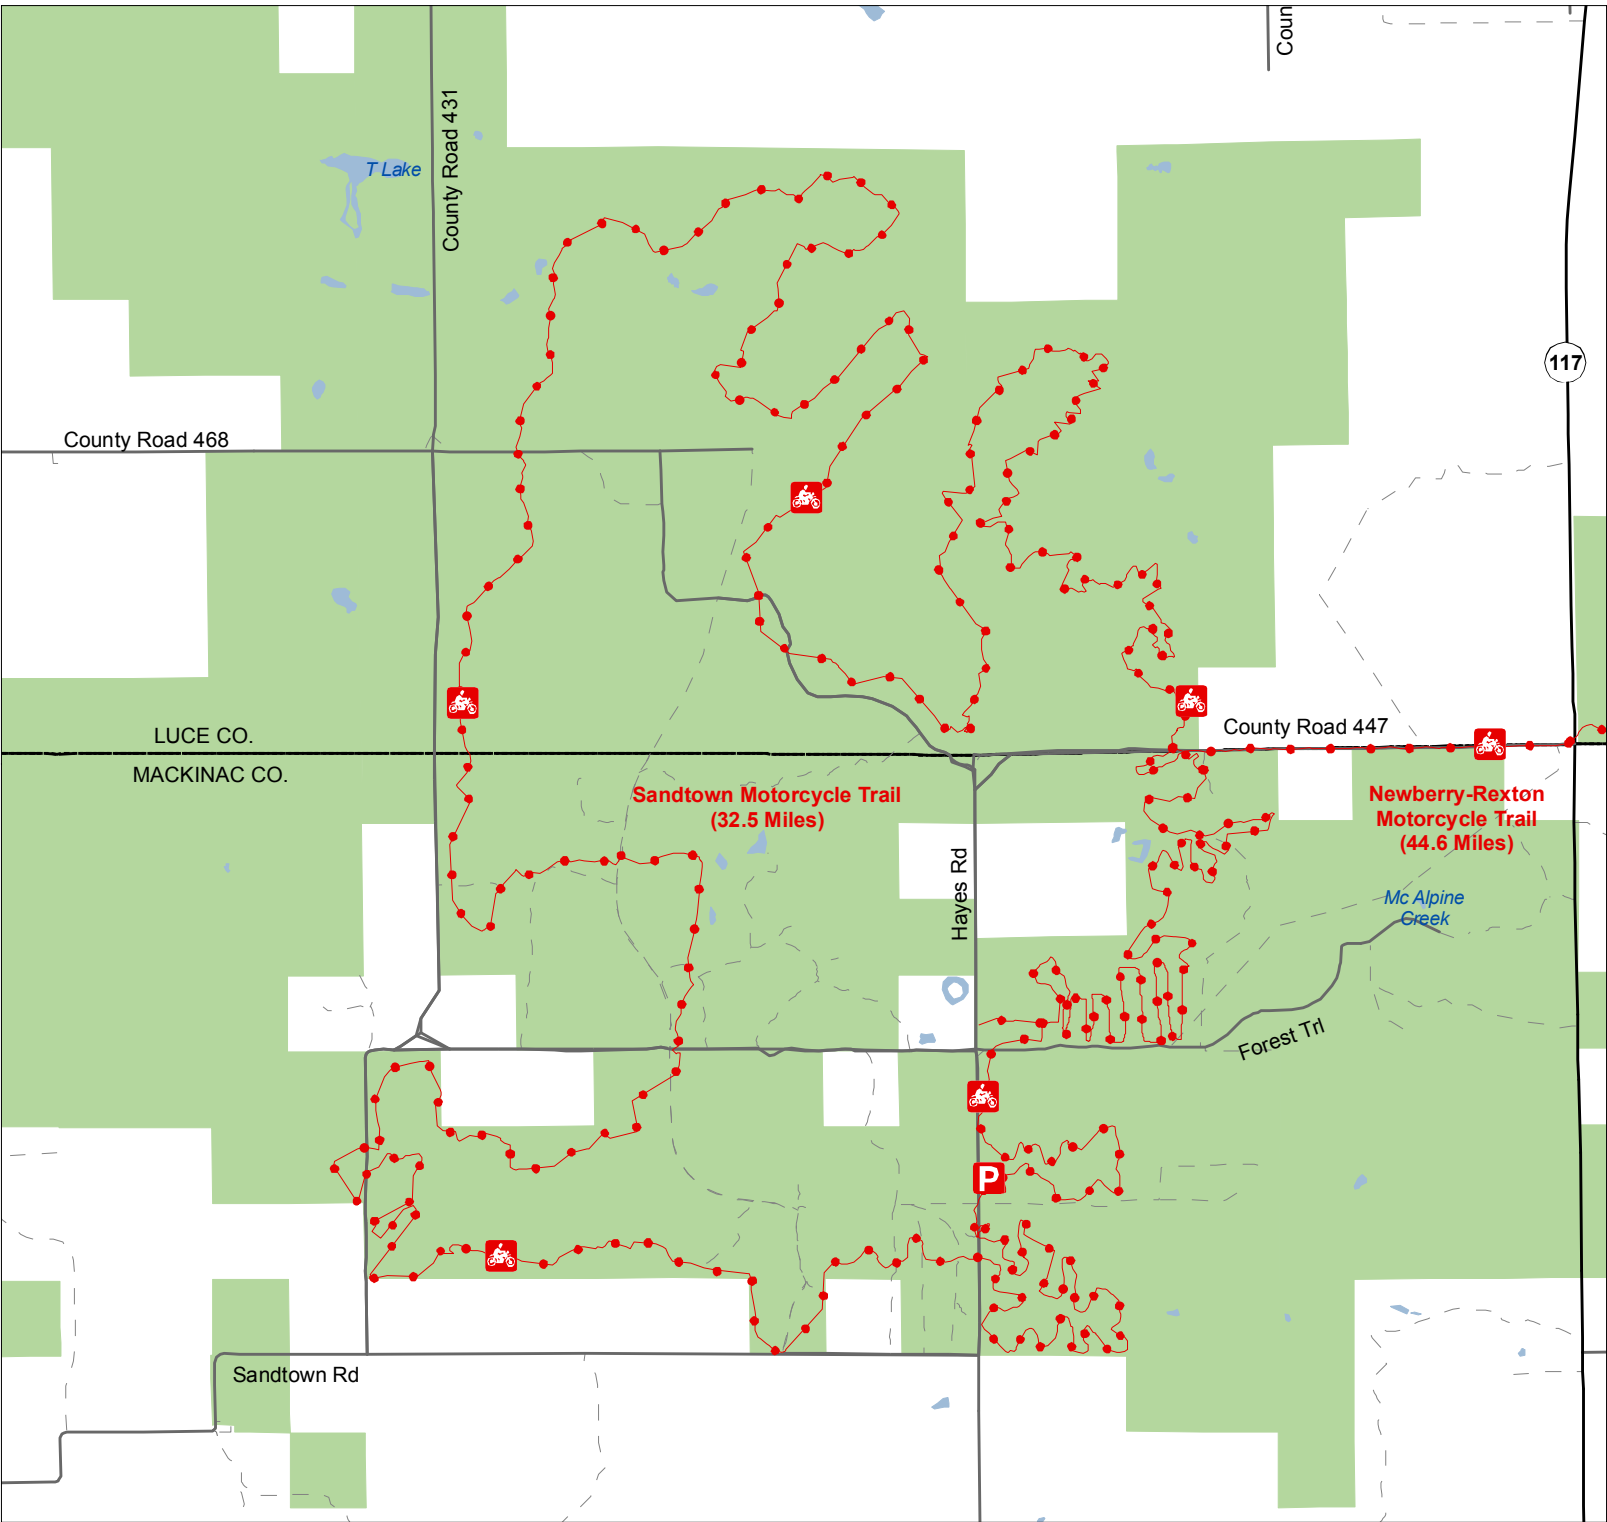

# Sandtown Motorcycle Trail

Luce & Mackinac Counties, Michigan

 Motorcycle Trail – Motorcycles only. (DNR license (ORV sticker) required)

**Advisory: Trails and Routes have two-way traffic.**

**Disclaimer: Trails shown on this map are an approximate representation of the trail system at the time of publication and may not reflect current ground conditions. STAY ON SIGNED TRAILS ONLY!**

-  Trailhead Parking
-  Highway
-  Paved or Gravel Road
-  Poor Dirt Road
-  Lakes and Rivers
-  State Land
-  County Boundaries