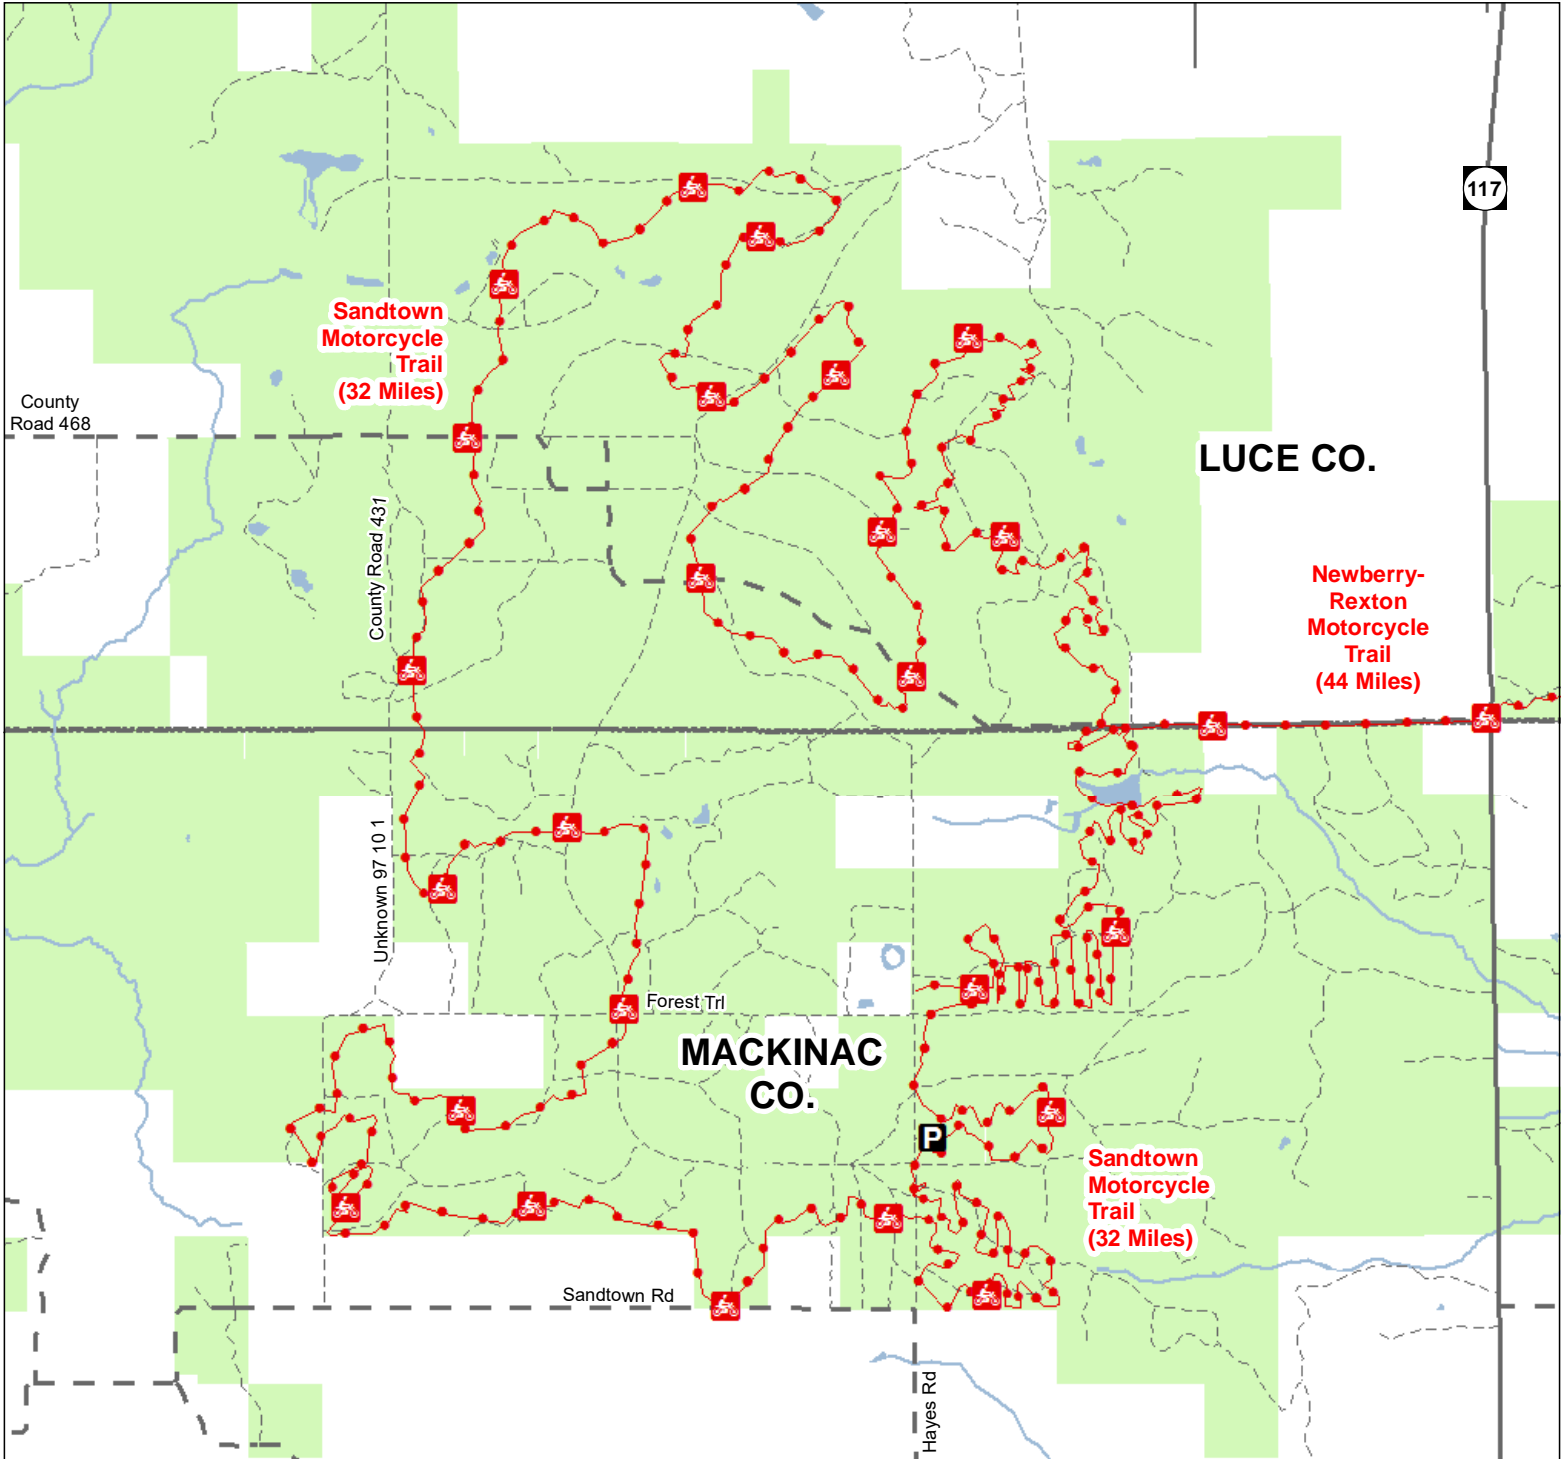

# Sandtown Motorcycle Trail

Luce & Mackinac Counties, Michigan

ADVISORY: Trails and Routes have two-way traffic.  
 DISCLAIMER: Trails shown on this map are an approximate representation of the trail system at the time of publication and may not reflect current ground conditions.  
**STAY ON SIGNED TRAILS ONLY!**

- Parking Lot
- Motorcycle Trails (DNR License)
- Motorcycle Trail – Motorcycles Only. ORV license and trail permit required.
- Highway
- Paved Road
- Gravel Road
- Poor Dirt Road
- Perennial River
- Lakes and Rivers
- State Forest Land
- County Boundary