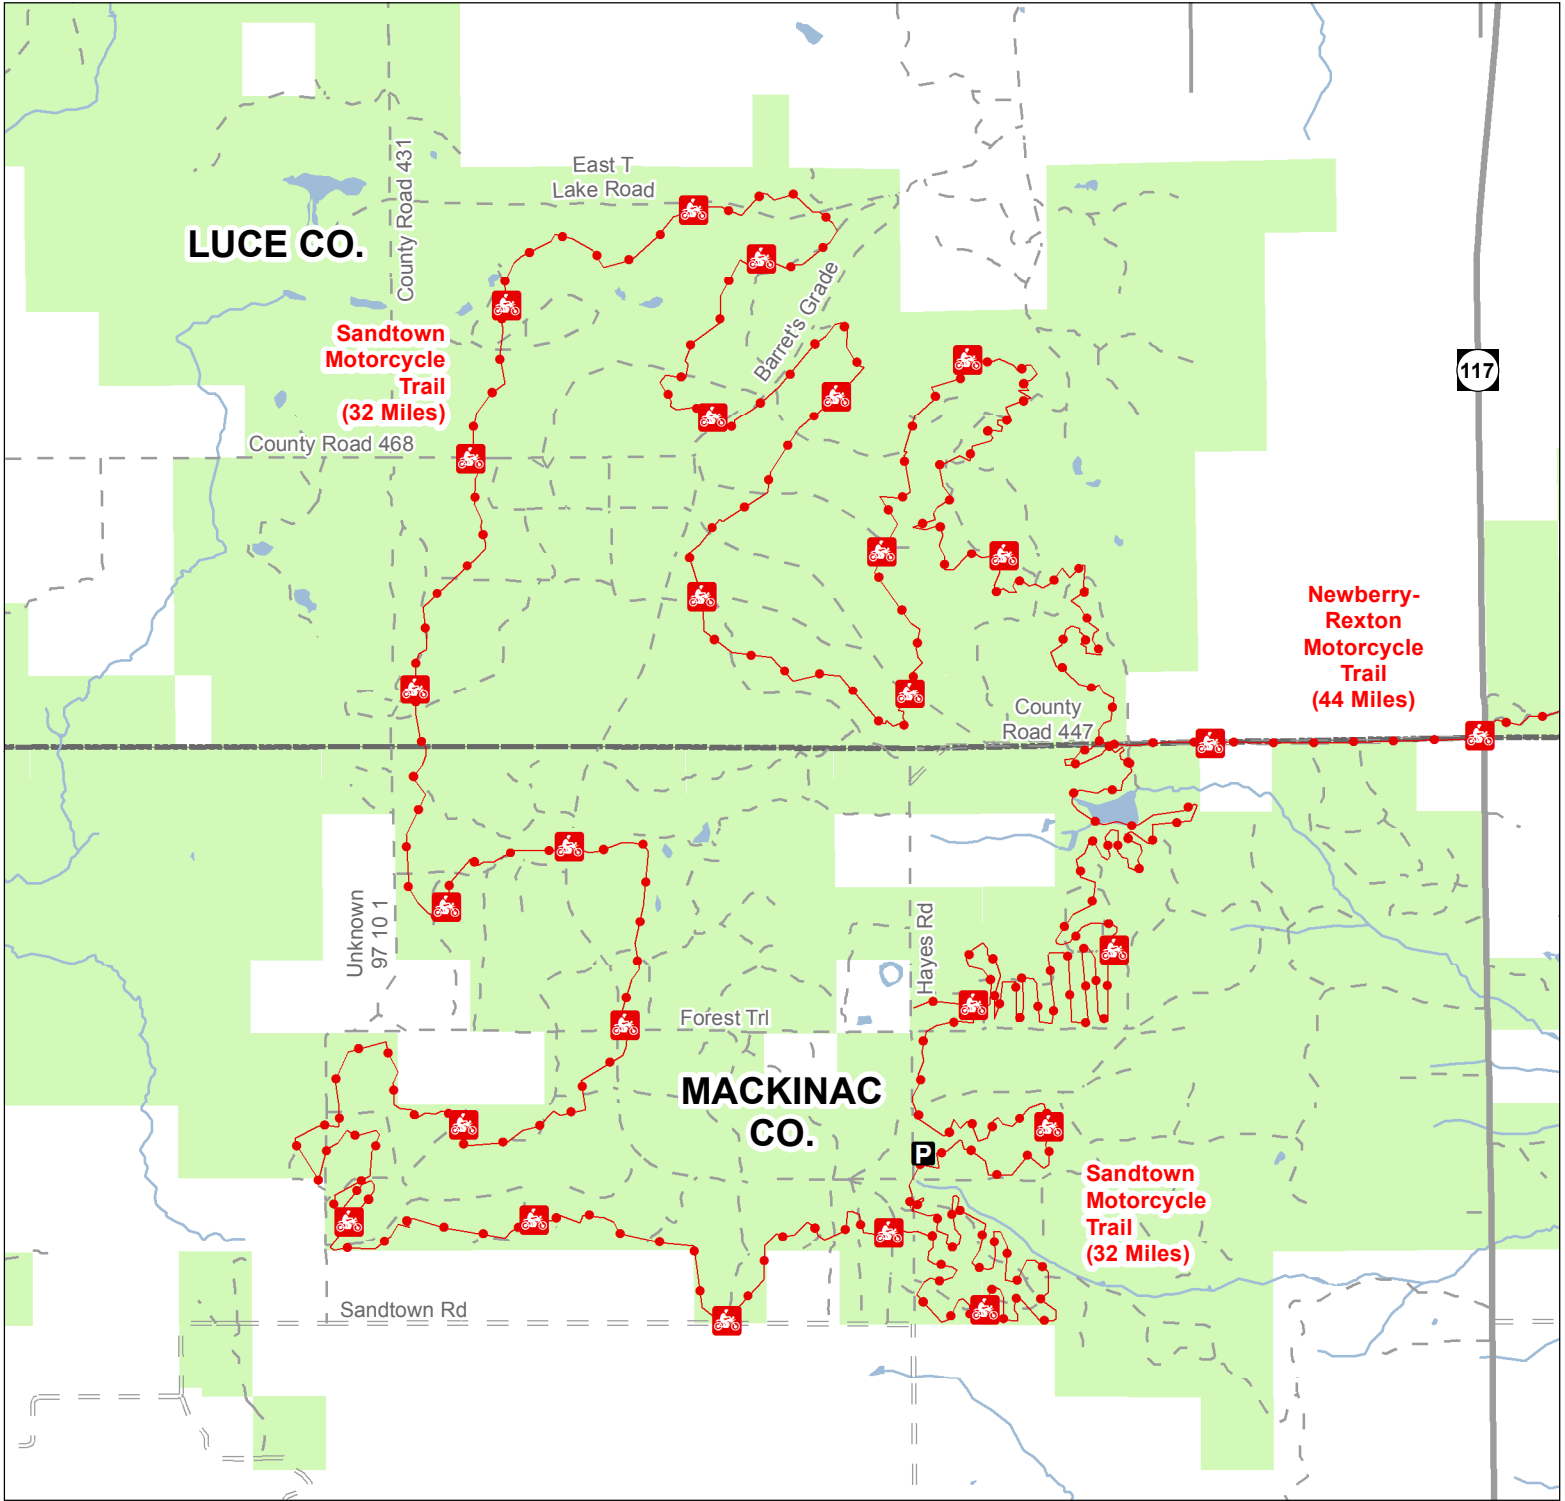

Sandtown Motorcycle Trail

Luce & Mackinac Counties, Michigan

ADVISORY: Trails and Routes have two-way traffic.
 DISCLAIMER: Trails shown on this map are an approximate representation of the trail system at the time of publication and may not reflect current ground conditions.
STAY ON SIGNED TRAILS ONLY!

- Parking Lot
- Motorcycle Trails (DNR License)
- Motorcycle Trail – Motorcycles Only. ORV license and trail permit required.
- Highway
- Paved Road
- Gravel Road
- Poor Dirt Road
- Lakes and Rivers
- State Forest Land
- County Boundary