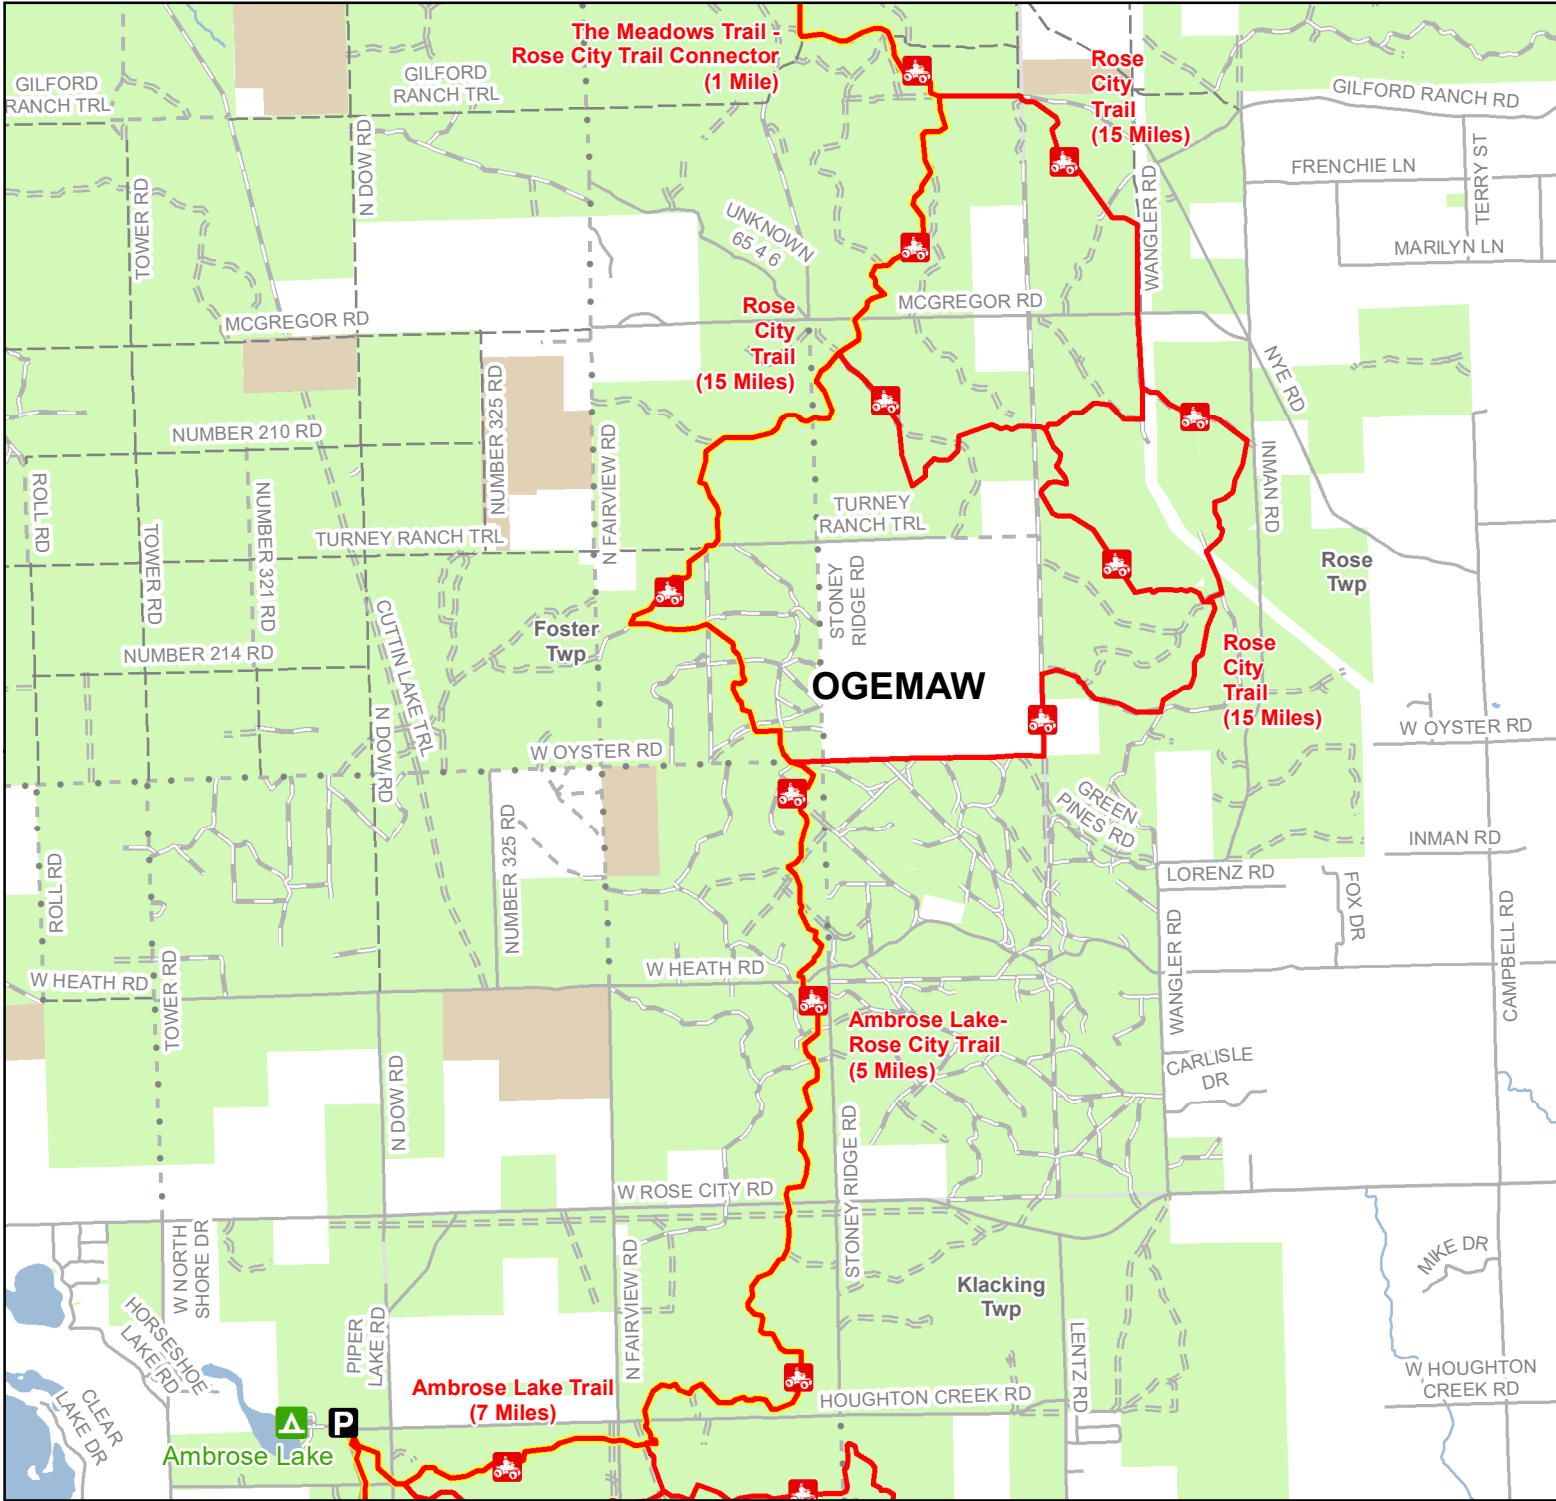

Rose City Trail

Ogemaw County, Michigan

ADVISORY: Trails and Routes have two-way traffic.
DISCLAIMER: Trails shown on this map are an approximate representation of the trail system at the time of publication and may not reflect current ground conditions.
STAY ON SIGNED TRAILS ONLY!

- State Forest Campground
- Parking Lot
- ORV Trail
- ORV Trail – ORVs 50 inches in width or less including off-road motorcycles. ORV license and trail permit required.
- Michigan Cross Country Cycle Trail (MCCCT)
- Forest Road
- DNR - Forest Access Route
- Federal / State / County - Paved Road
- Federal / State - Dirt/Gravel Road
- County - Gravel Road
- County - Dirt Road (Seasonal)
- Lakes and Rivers
- State Forest Land
- Federal Land
- Township
- County Boundary