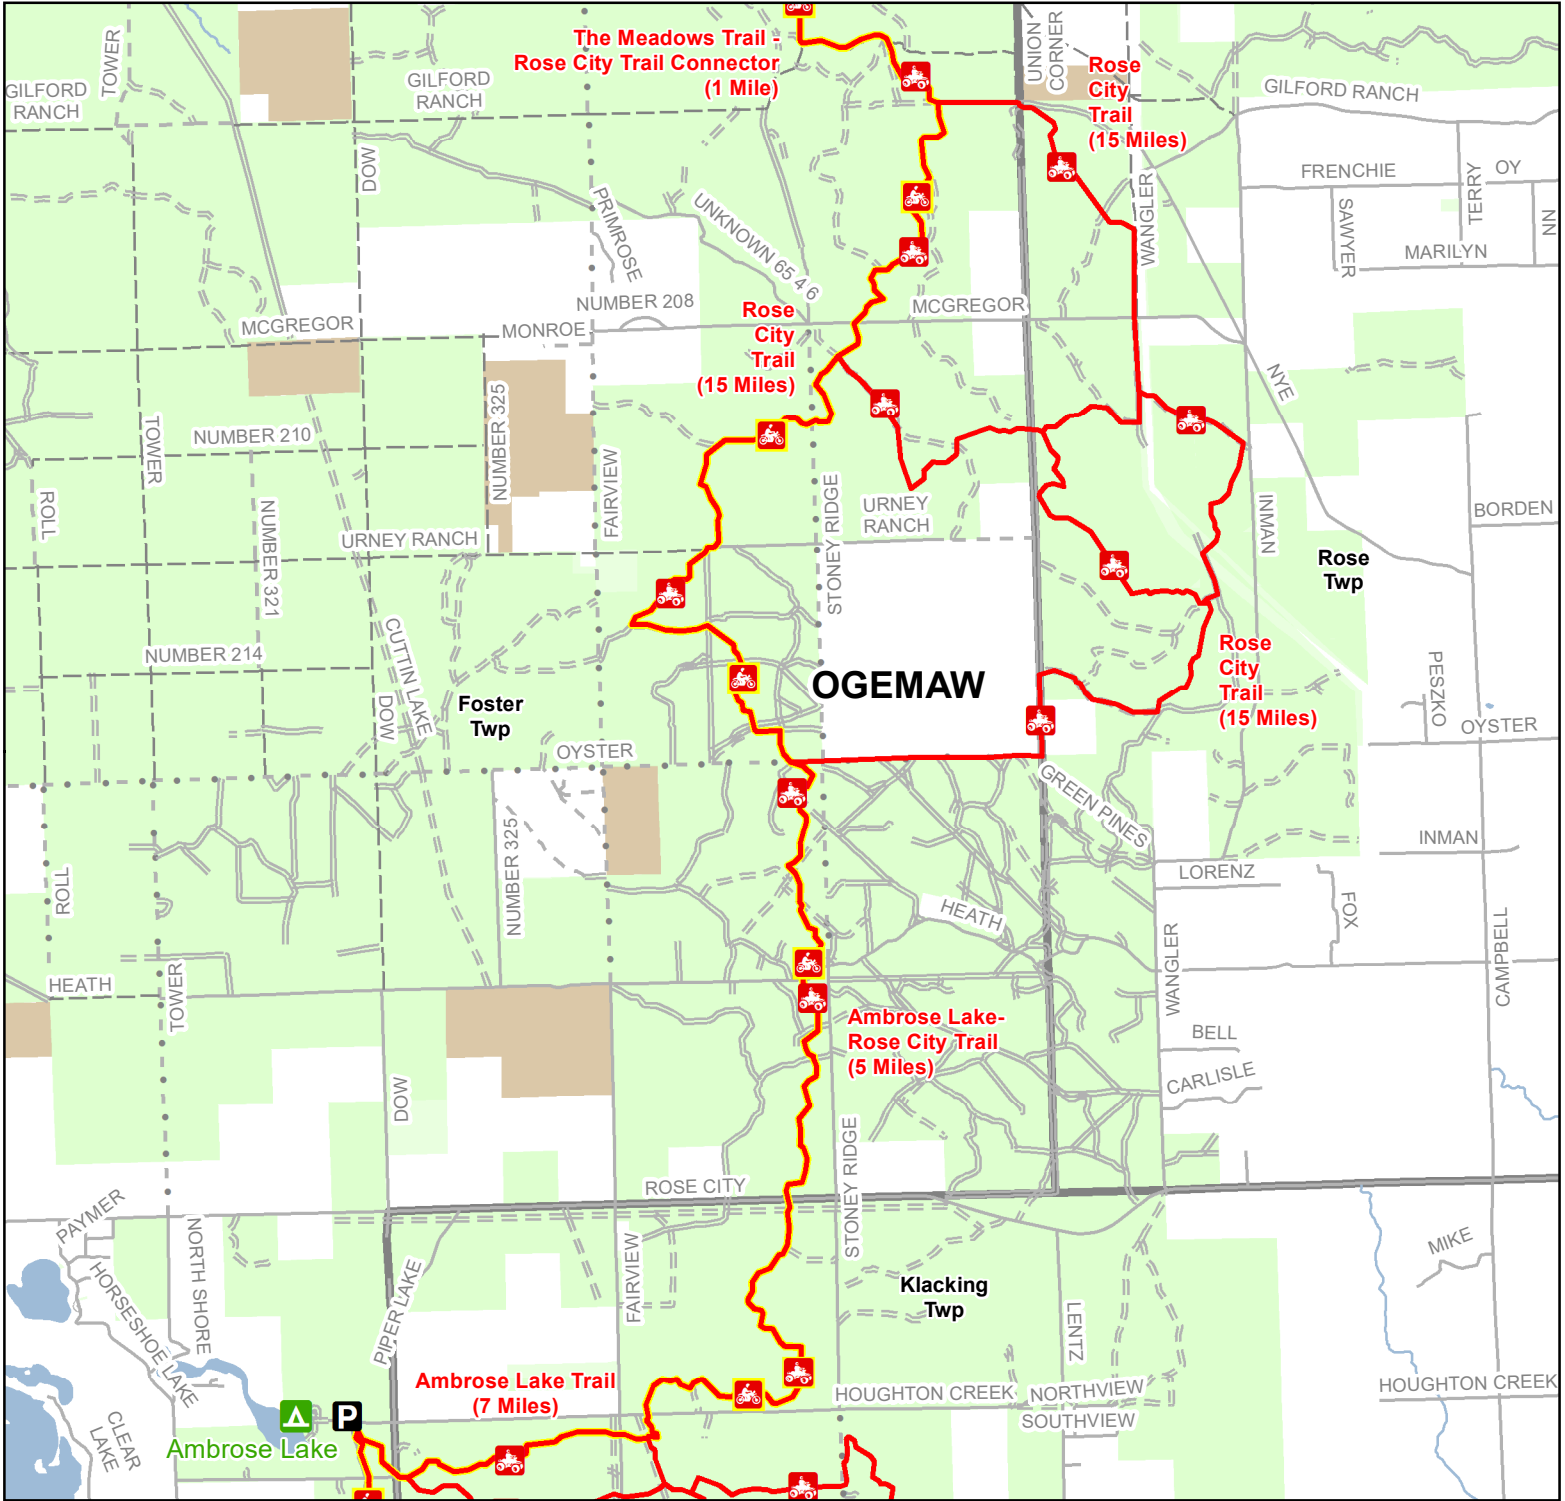

Rose City Trail

Ogemaw County, Michigan

ADVISORY: Trails and Route have two-way traffic. STAY ON SIGNED TRAILS ONLY!
DISCLAIMER: Trails shown on this map are an approximate representation of the trail system at the time of publication and may not reflect current ground conditions.

- State Forest Campground
- Parking Lot
- ORV Trail
- MCCCT Trail
- ORV Trail – ORVs 50 inches in width or less including off-road motorcycles. ORV license and trail permit required.
- Michigan Cross Country Cycle Trail (MCCCT)
- DNR - Primary Forest Road
- DNR - Secondary Forest Road
- DNR - Forest Access Route
- Federal / State / County - Paved Road
- Federal / State - Dirt / Gravel Road
- County - Gravel Road
- County - Dirt Road (Seasonal)
- Lakes and Rivers
- State Forest Land
- Federal Land
- Township
- County Boundary