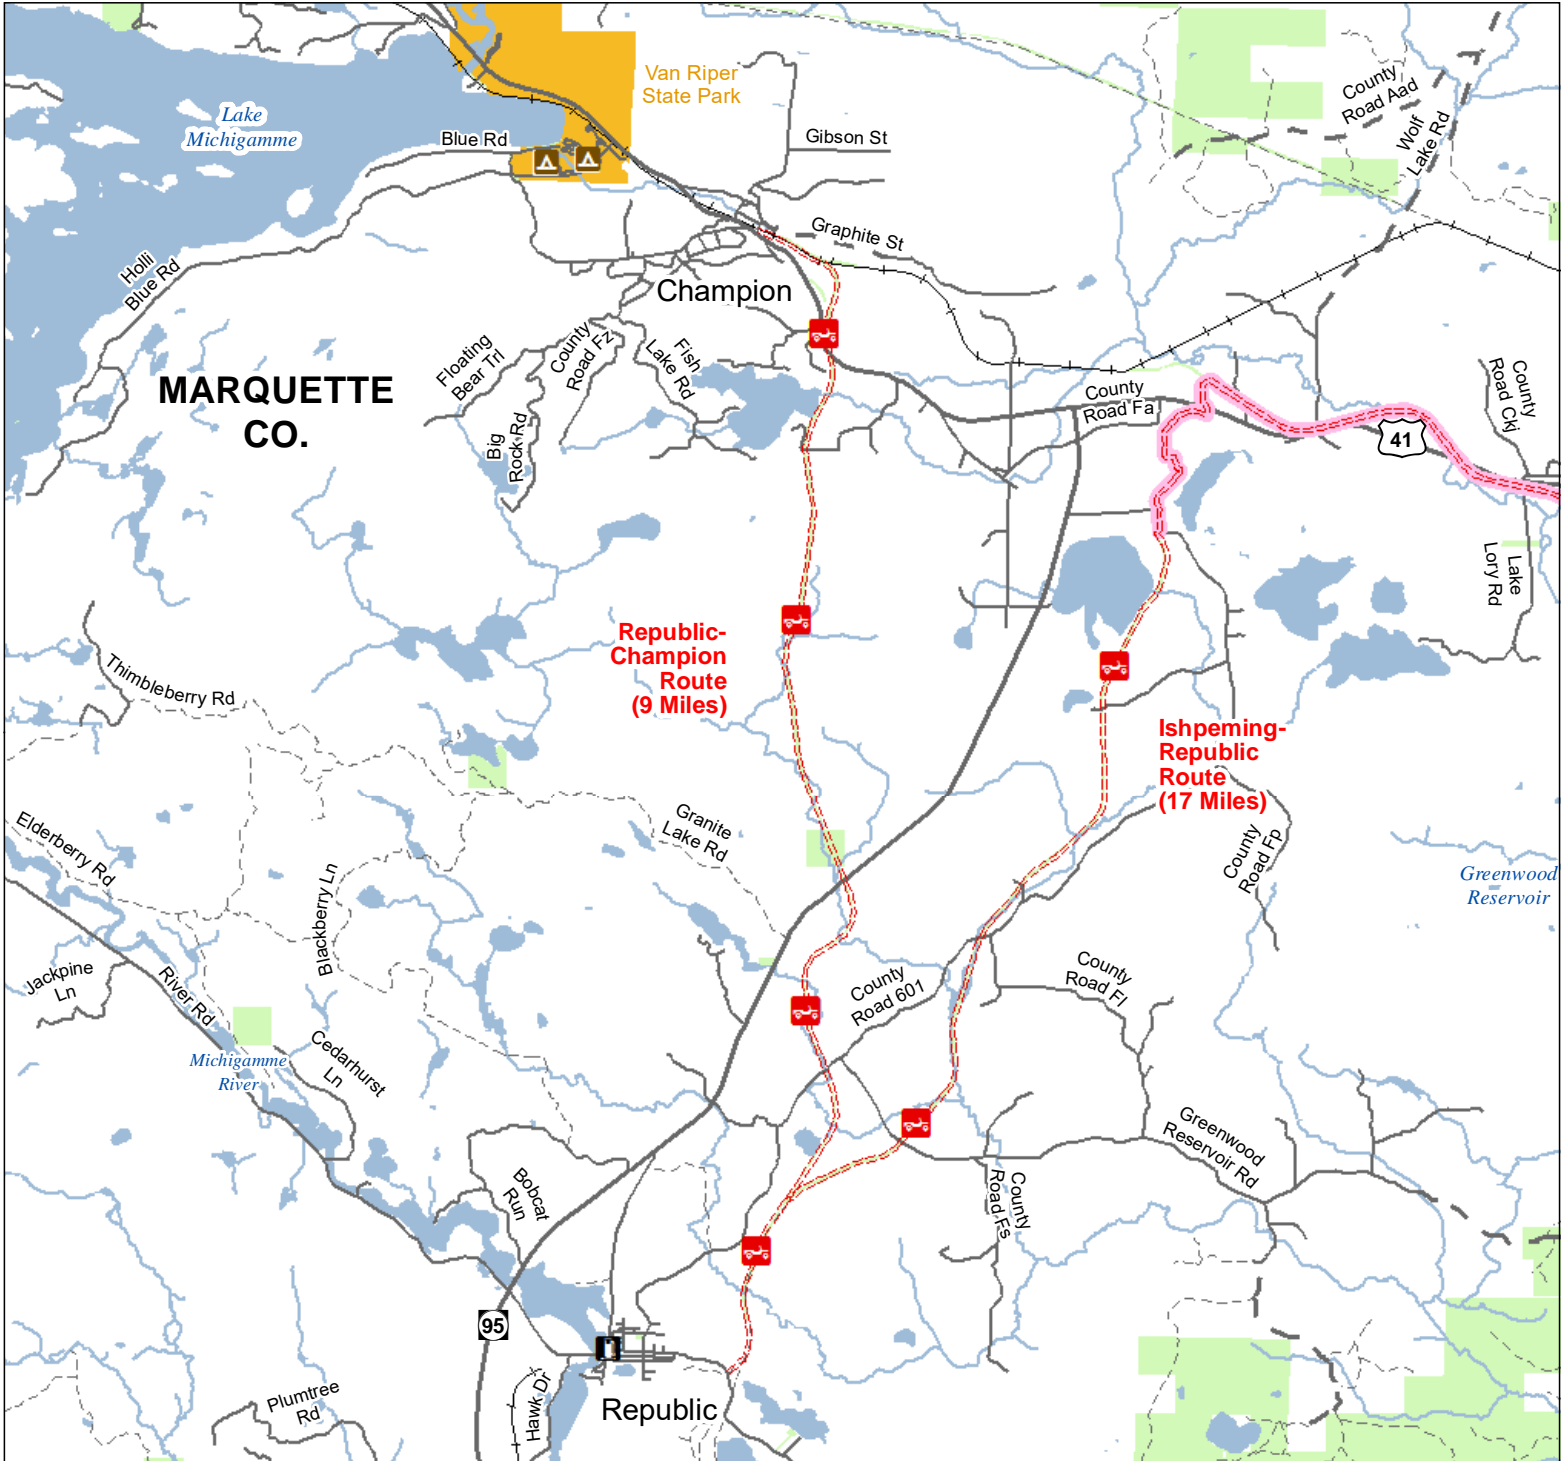

# Republic-Champion Route

## Marquette County, Michigan

ADVISORY: Trails and Routes have two-way traffic.  
 DISCLAIMER: Trails shown on this map are an approximate representation of the trail system at the time of publication and may not reflect current ground conditions.  
**STAY ON SIGNED TRAILS ONLY!**

- State Park Campgrounds
- Gas Station
- ORV Routes
- Restricted ORV Route - ORV's less than 65" in width including off-road motorcycles only. ORV license and trail permit required.
- ORV Route - ORVs of all sizes including off-road motorcycles. ORV license and trail permit required unless license by the Secretary of State.
- Railroads
- Highway
- Paved Road
- Gravel Road
- Poor Dirt Road
- Perennial River
- Lakes and Rivers
- State Park Boundary
- State Forest Land
- County Boundary