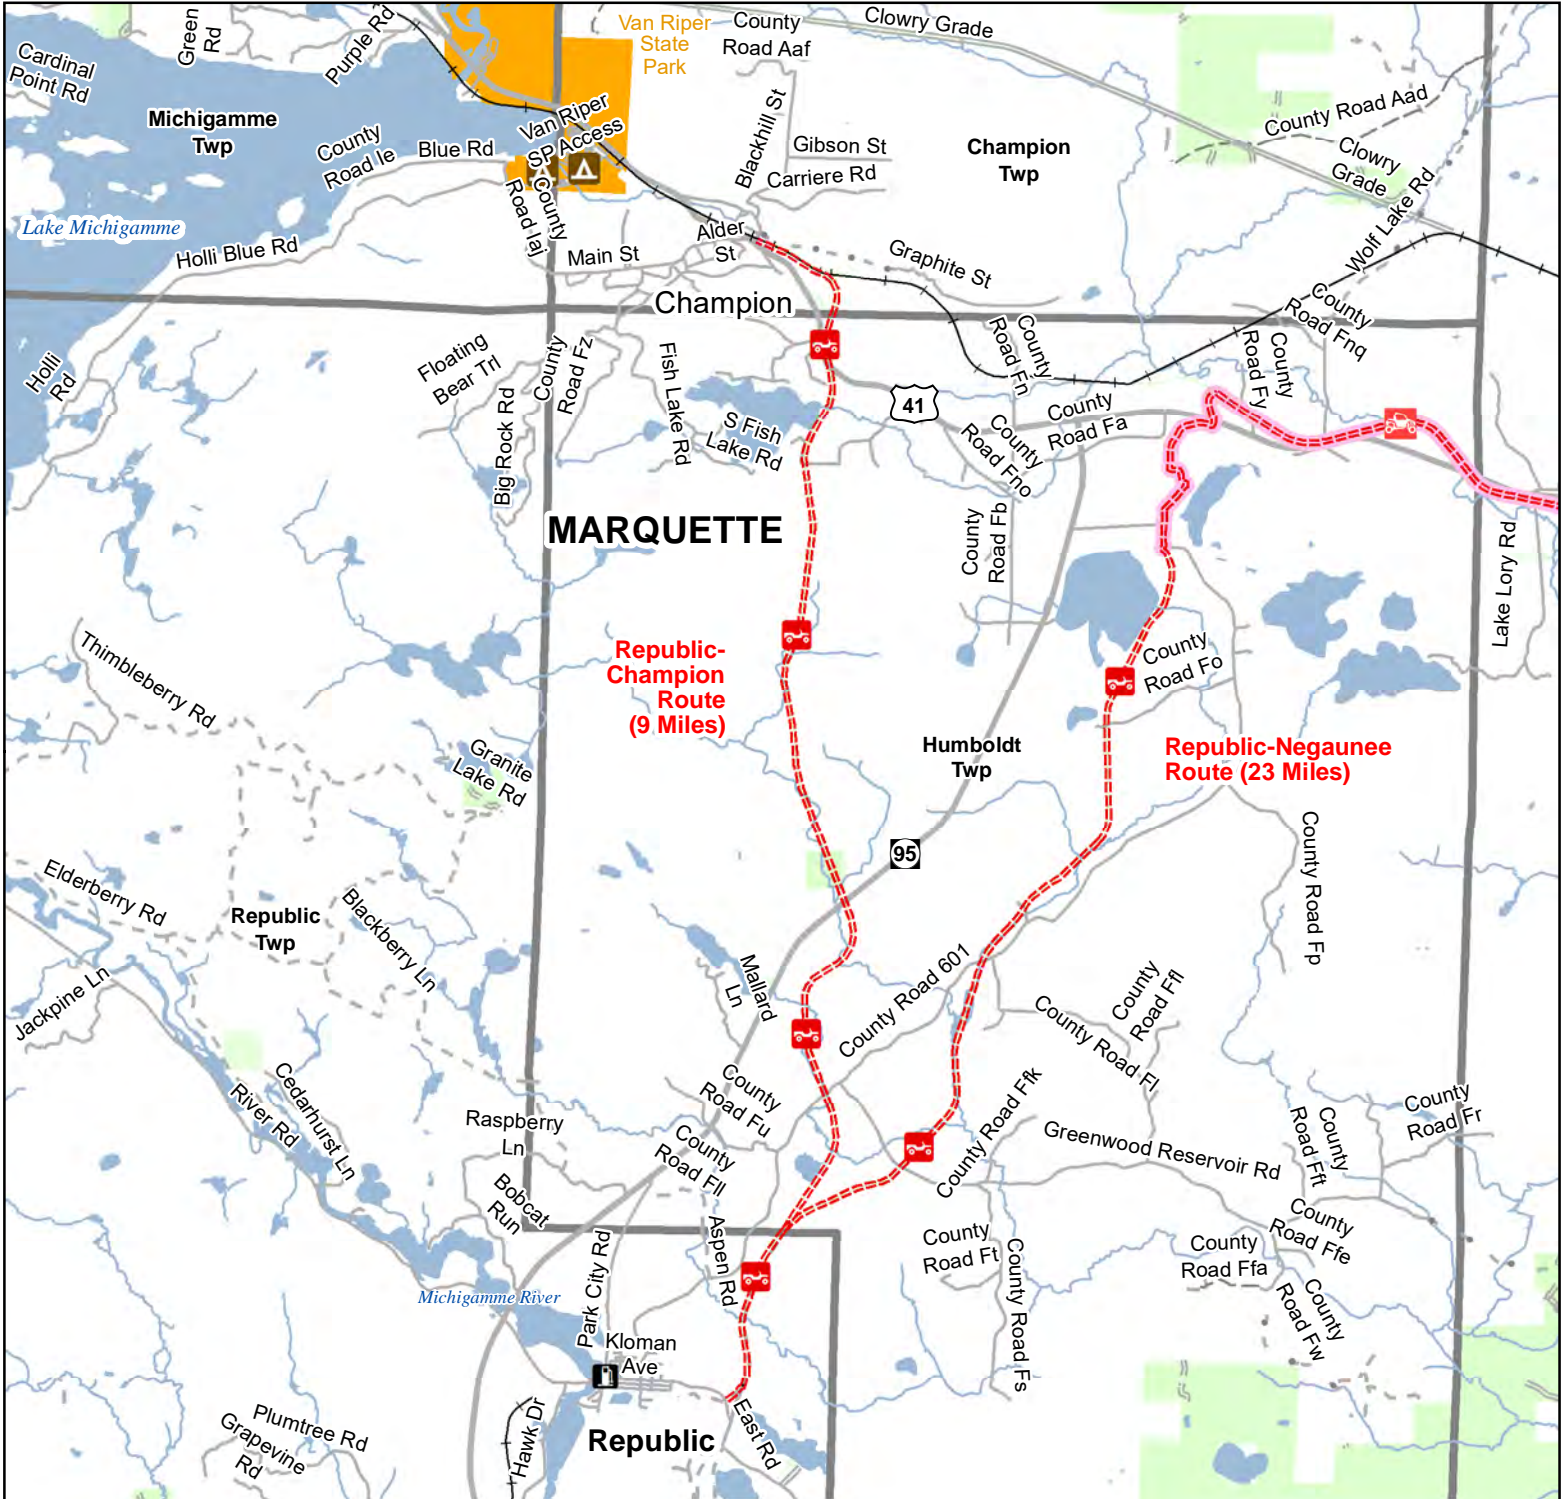

Republic-Champion Route

Marquette County, Michigan

ADVISORY: Trails and Route have two-way traffic. STAY ON SIGNED TRAILS ONLY!
DISCLAIMER: Trails shown on this map are an approximate representation of the trail system at the time of publication and may not reflect current ground conditions.

- State Park Campgrounds
- Gas Station
- ORV Route
- 65" Restricted ORV Route
- ORV Route – ORVs of all sizes including off-road motorcycles. ORV license and trail permit required unless licensed by the Secretary of State.

- Restricted ORV Route - ORV's Less than 65" in width including off-road motorcycles only. ORV license and trail permit required.
- Railroad
- DNR - Primary Forest Road
- DNR - Secondary Forest Road
- DNR - Forest Access Route
- Federal / State Highway

- Federal / State / County - Paved Road
- Federal / State - Dirt / Gravel Road
- County - Gravel Road
- County - Dirt Road (Seasonal)
- Lakes and Rivers
- State Park Boundary
- State Forest Land
- Township
- County Boundary