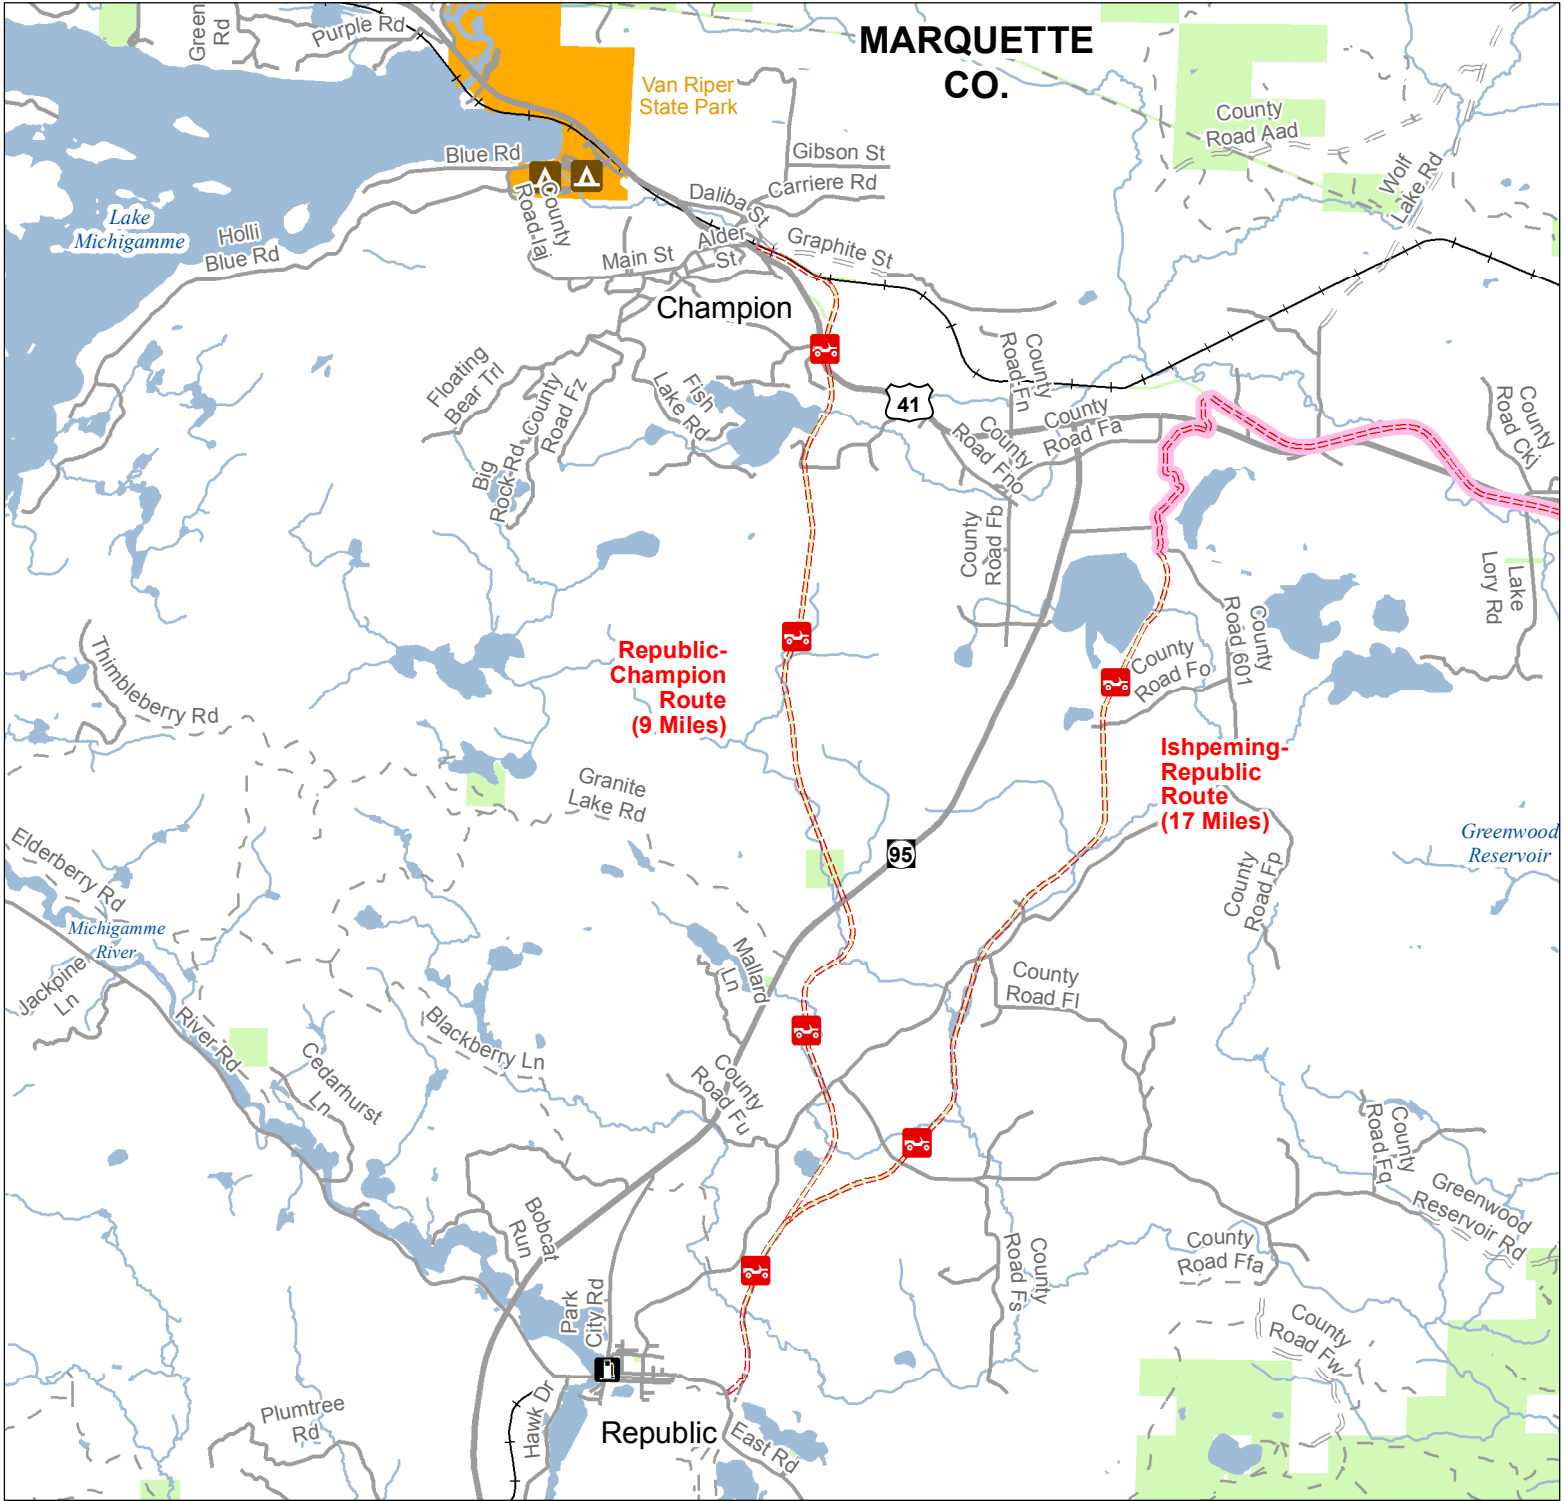

# Republic-Champion Route

## Marquette County, Michigan

ADVISORY: Trails and Routes have two-way traffic.  
 DISCLAIMER: Trails shown on this map are an approximate representation of the trail system at the time of publication and may not reflect current ground conditions.  
**STAY ON SIGNED TRAILS ONLY!**

- |  |   |  |                     |
|--|---|--|---------------------|
|  | State Park Campgrounds  |  | Paved Road          |
|  | Gas Station   |  | Gravel Road         |
|  | ORV Routes  |  | Poor Dirt Road      |
|  | Restricted ORV Route - ORV's Less than 65" in width including off-road motorcycles only. ORV license and trail permit required.                 |  | Railroad            |
|  | ORV Route - ORV's of all sizes including off-road motorcycles. ORV license and trail permit required unless licensed by the Secretary of State. |  | Lakes and Rivers    |
|  | Highway   |  | State Park Boundary |
|  |   |  | State Forest Land   |
|  |   |  | County Boundary     |