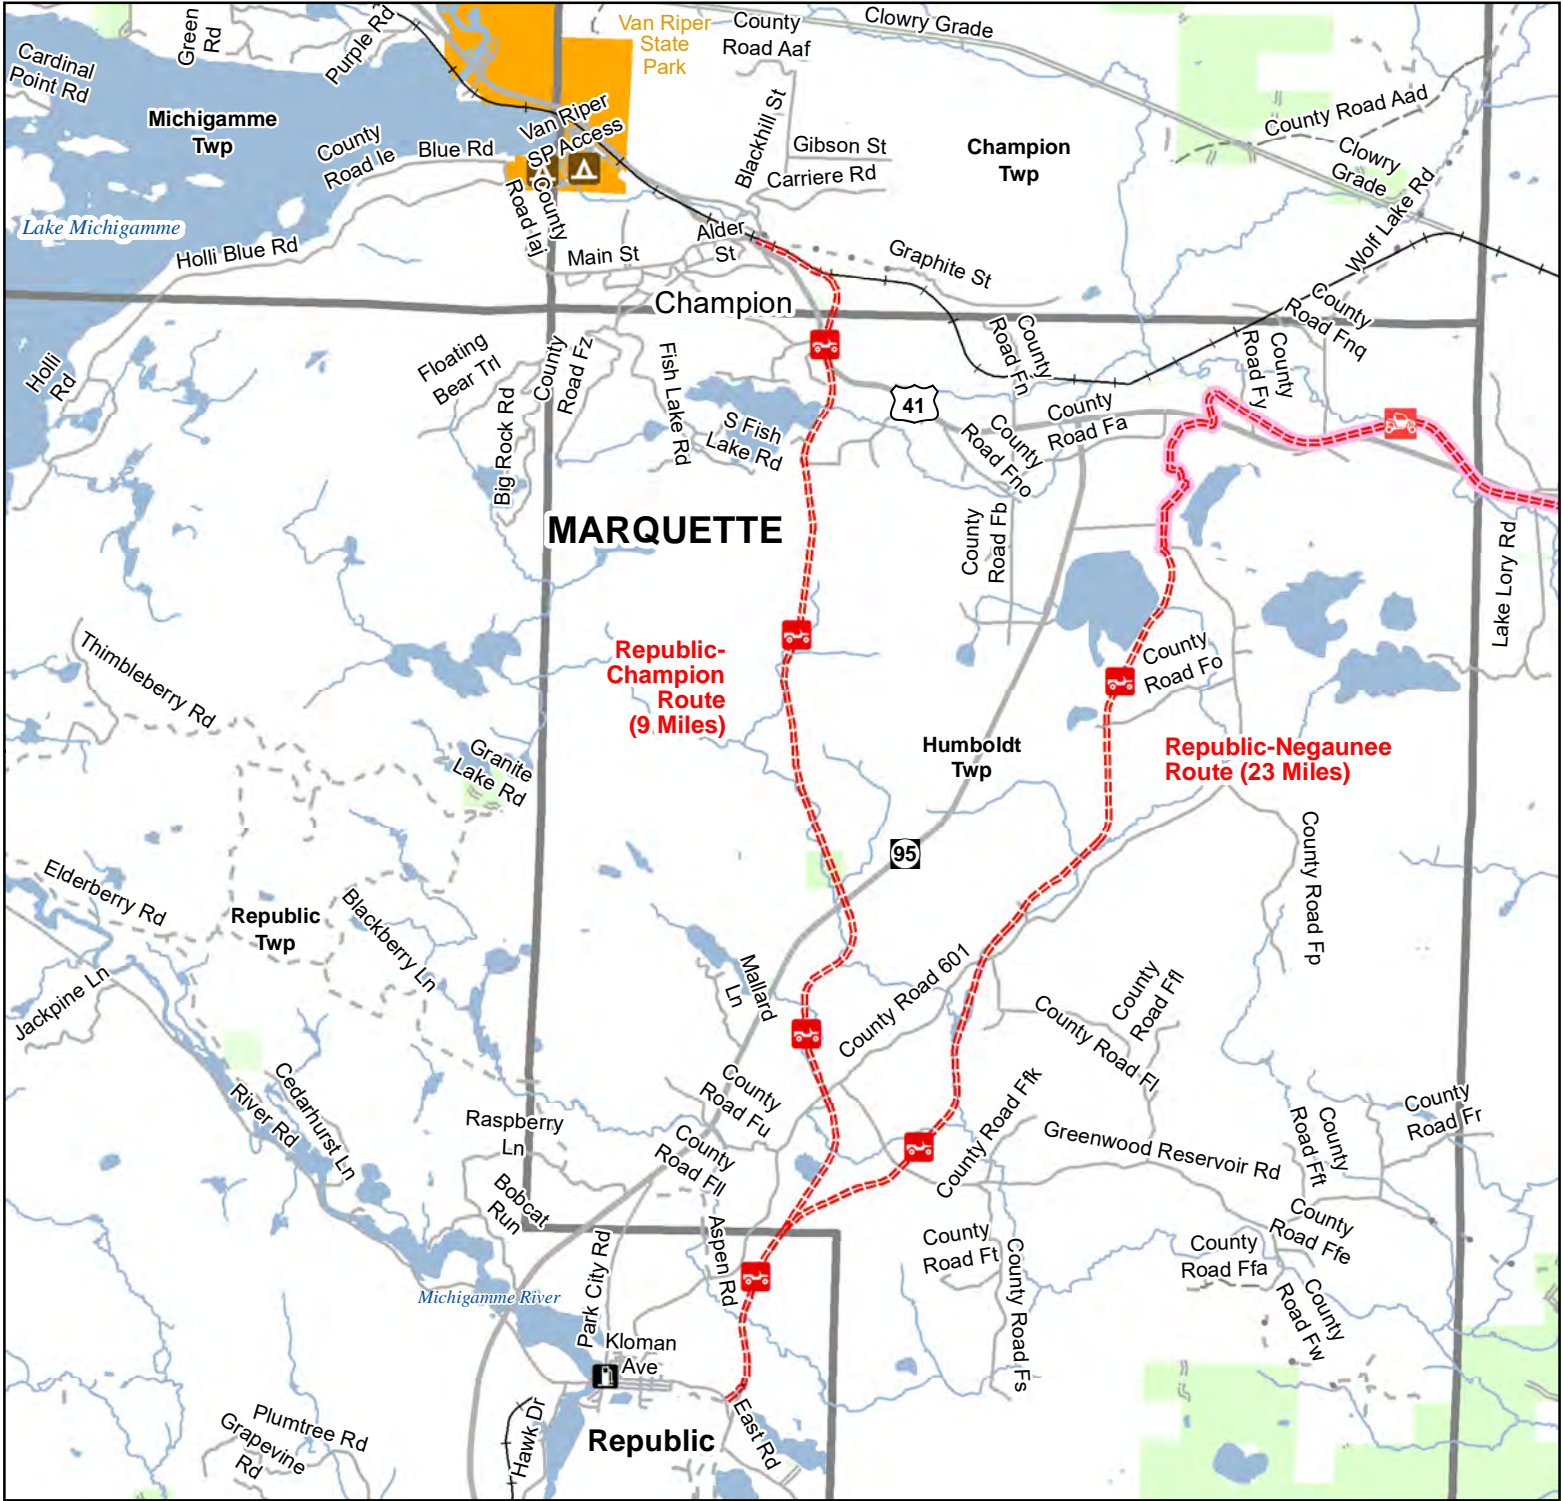

# Republic-Champion Route

Marquette County, Michigan

ADVISORY: Trails and Route have two-way traffic. STAY ON SIGNED TRAILS ONLY!  
DISCLAIMER: Trails shown on this map are an approximate representation of the trail system at the time of publication and may not reflect current ground conditions.

- State Park Campgrounds
- Gas Station
- ORV Route
- 65" Restricted ORV Route
- ORV Route – ORVs of all sizes including off-road motorcycles. ORV license and trail permit required unless licensed by the Secretary of State.

- Restricted ORV Route - ORV's Less than 65" in width including off-road motorcycles only. ORV license and trail permit required.
- Railroad
- DNR - Primary Forest Road
- DNR - Secondary Forest Road
- DNR - Forest Access Route
- Federal / State Highway

- Federal / State / County - Paved Road
- Federal / State - Dirt / Gravel Road
- County - Gravel Road
- County - Dirt Road (Seasonal)
- Lakes and Rivers
- State Park Boundary
- State Forest Land
- Township
- County Boundary