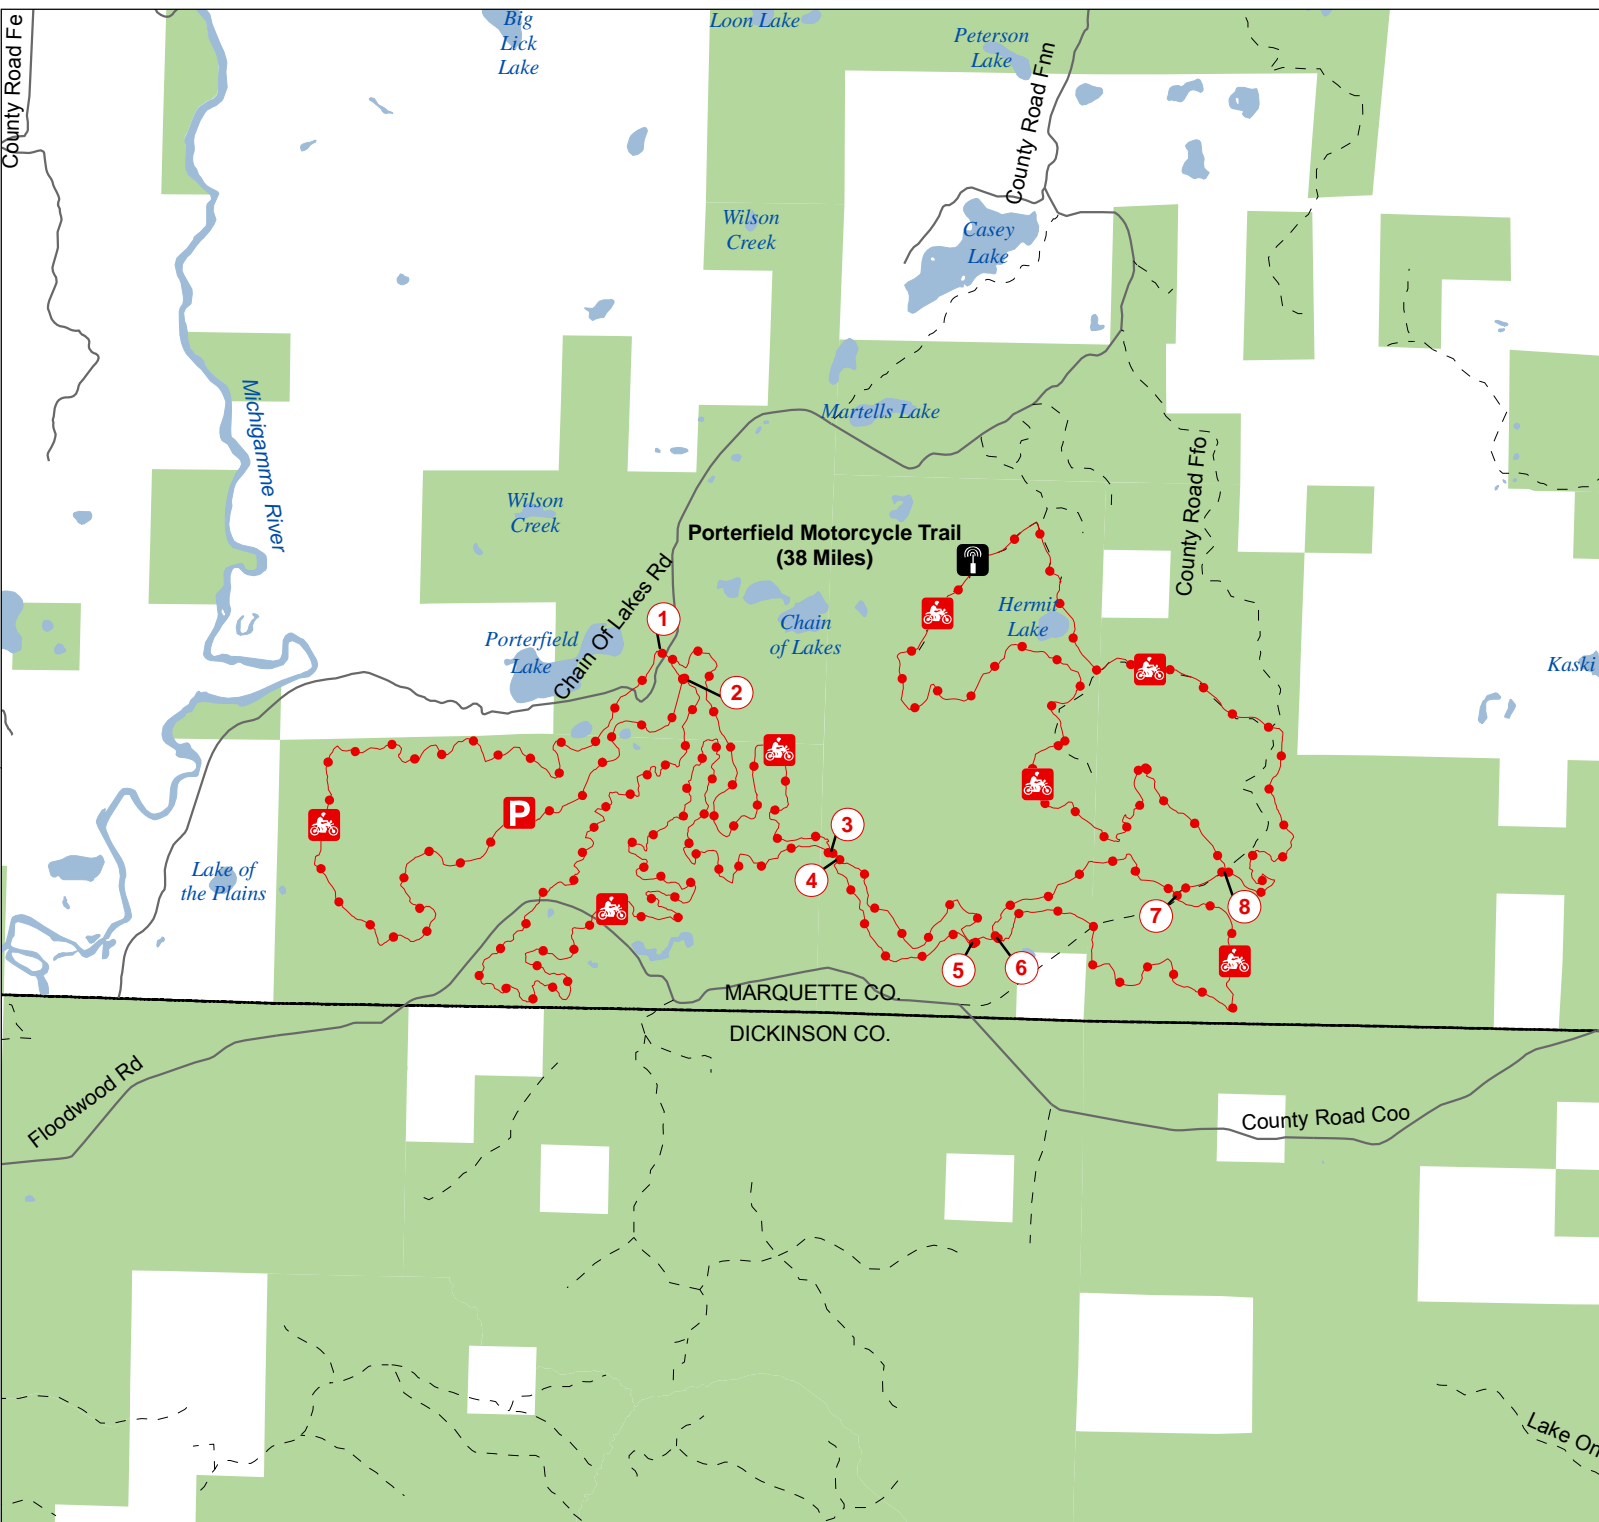

Porterfield Lake Motorcycle Trail

Marquette County, Michigan

GPS Data Disclaimer: Locational accuracy +/- 300 feet. Please use the GPS coordinate data as a general guide for trail location. It is not to be used as an exact location reference.

Motorcycle Trail – Motorcycles only. (DNR license (ORV sticker) required)

Advisory: Trails and Routes have two-way traffic.

Disclaimer: Trails shown on this map are an approximate representation of the trail system at the time of publication and may not reflect current ground conditions. STAY ON SIGNED TRAILS ONLY!

* Mileage shown is actual ground miles.

- Link to download GPS File
- Trailhead Parking
- Intersection Number
- Highway
- Paved or Gravel Road
- Poor Dirt Road
- Lakes and Rivers
- State Land
- County Boundaries