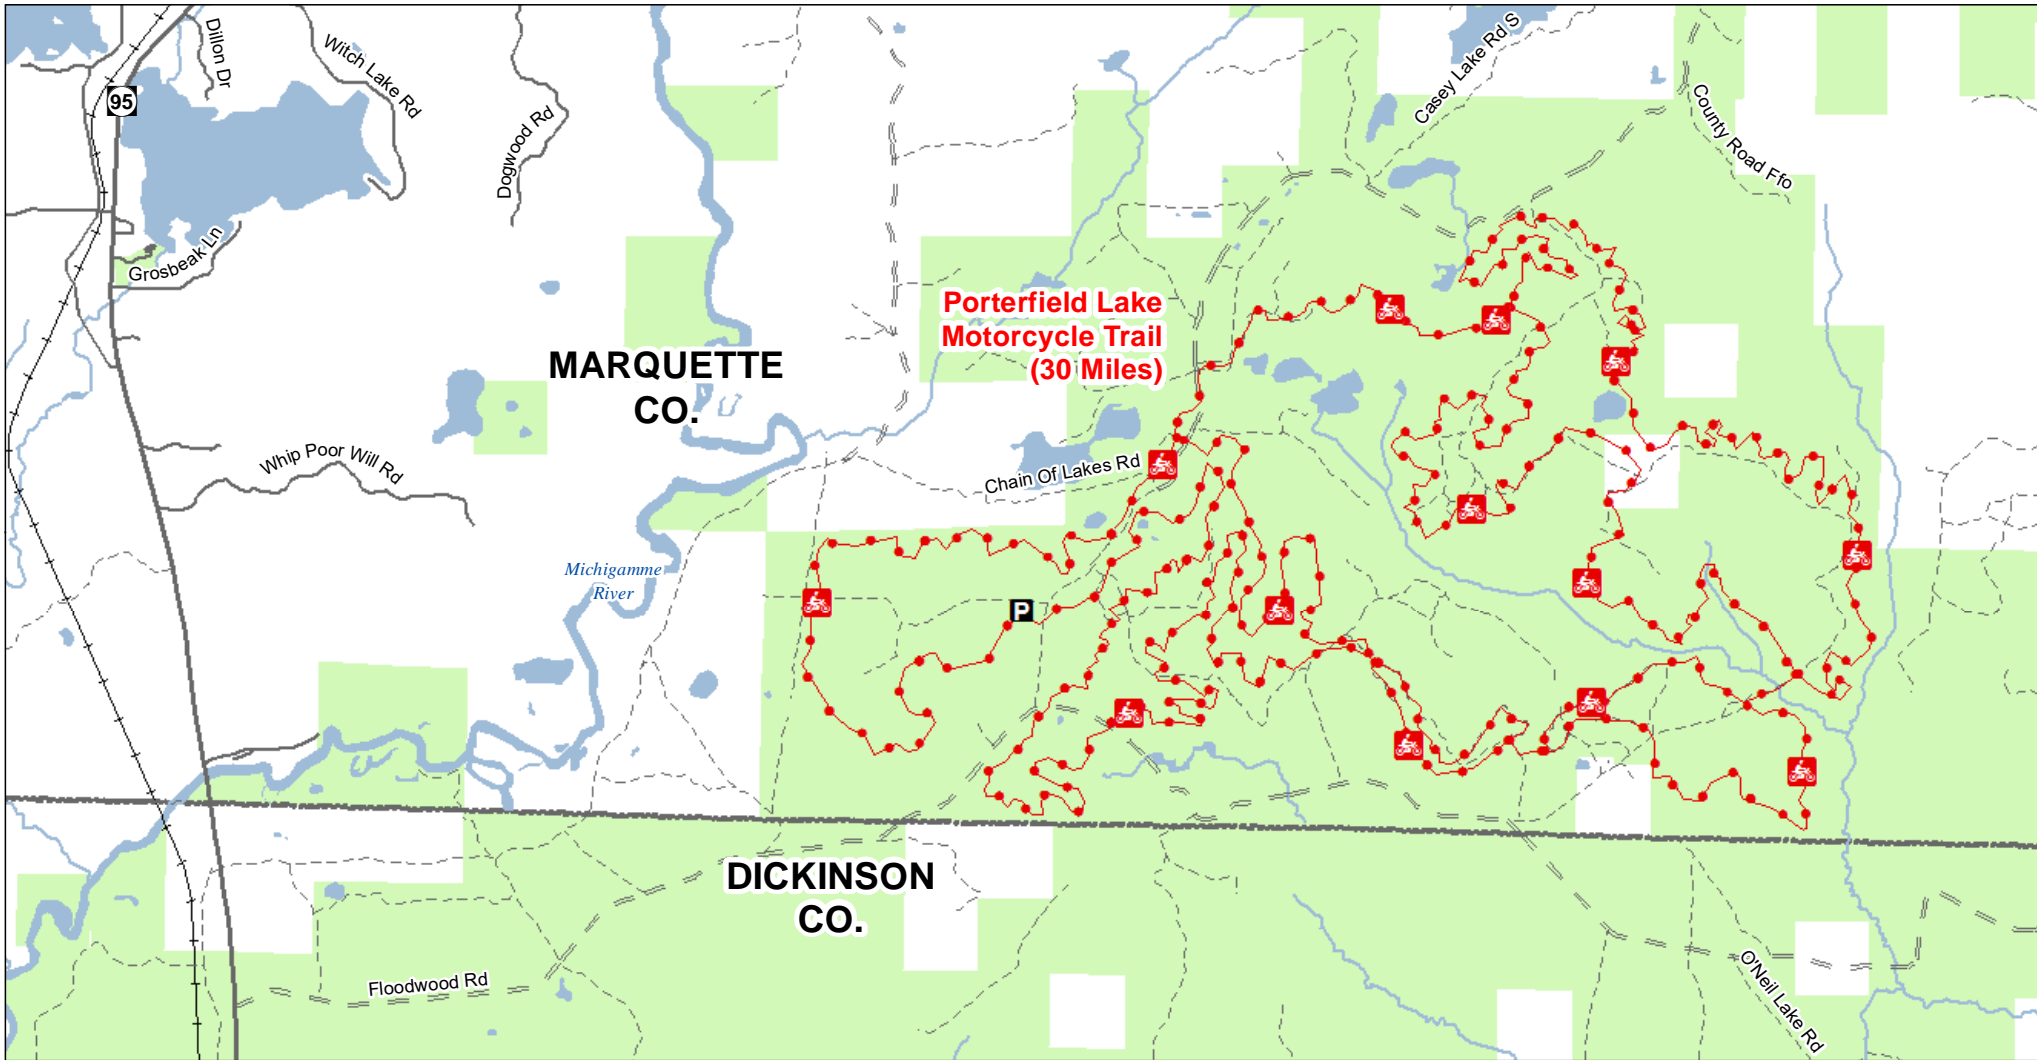

Porterfield Lake Motorcycle Trail

Marquette County, Michigan

ADVISORY: Trails and Routes have two-way traffic.
 DISCLAIMER: Trails shown on this map are an approximate representation of the trail system at the time of publication and may not reflect current ground conditions.
STAY ON SIGNED TRAILS ONLY!

- Parking Lot
- Motorcycle Trails (DNR License)
- Motorcycle Trail – Motorcycles Only. ORV license and trail permit required.
- Highway
- Paved Road
- Gravel Road
- Poor Dirt Road
- Railroads
- Intermittent Stream
- Perennial River
- Lakes and Rivers
- State Forest Land
- County Boundary