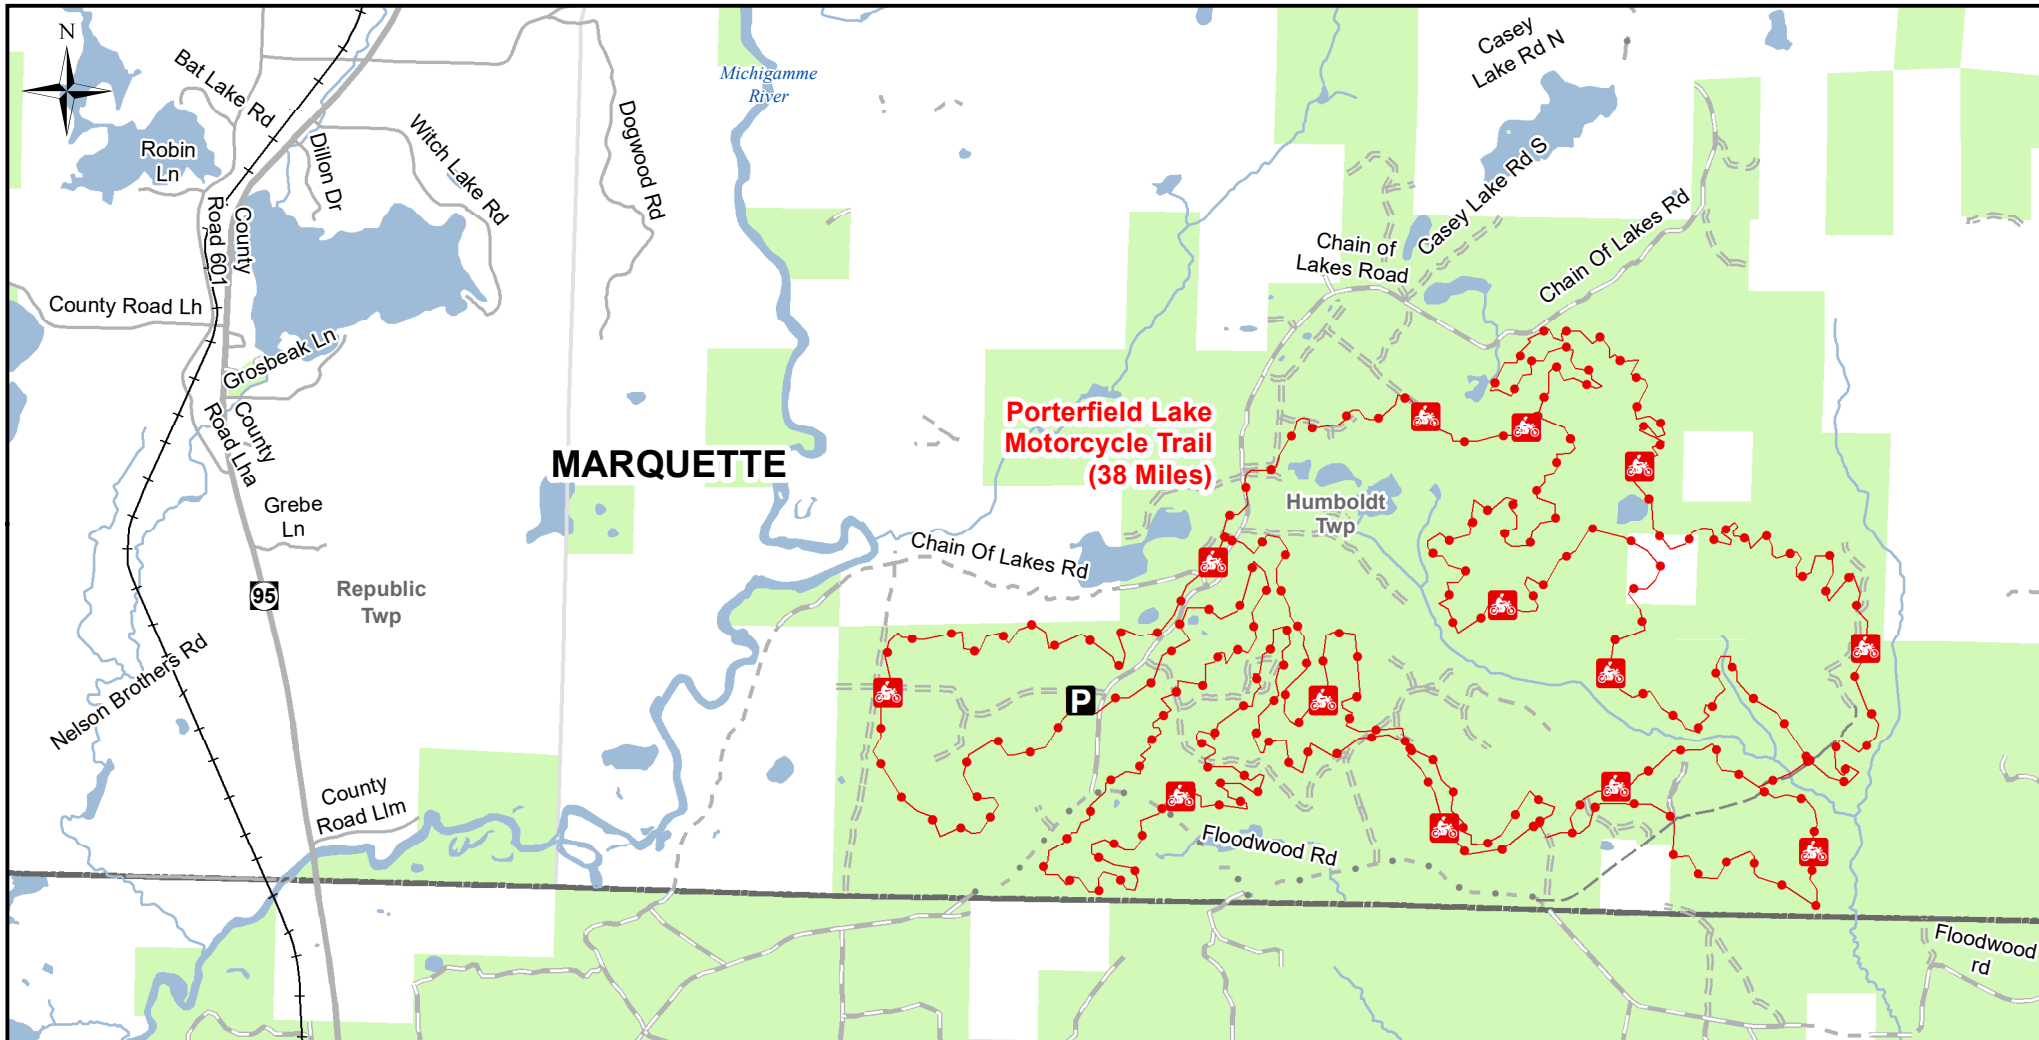

Porterfield Lake Motorcycle Trail

Marquette County, Michigan

ADVISORY: Trails and Routes have two-way traffic.
 DISCLAIMER: Trails shown on this map are an approximate representation of the trail system at the time of publication and may not reflect current ground conditions.
STAY ON SIGNED TRAILS ONLY!

- P** Parking Lot
- Motorcycle Trail (DNR License)
- Motorcycle Trail – Motorcycles Only. ORV license and trail permit required.
- Forest Road
- DNR - Forest Access Route
- Federal / State Highway
- Federal / State / County - Paved Road
- Federal / State - Dirt/Gravel Road
- County - Gravel Road
- County - Dirt Road (Seasonal)
- Railroad
- Lakes and Rivers
- State Forest Land
- Township
- County Boundary