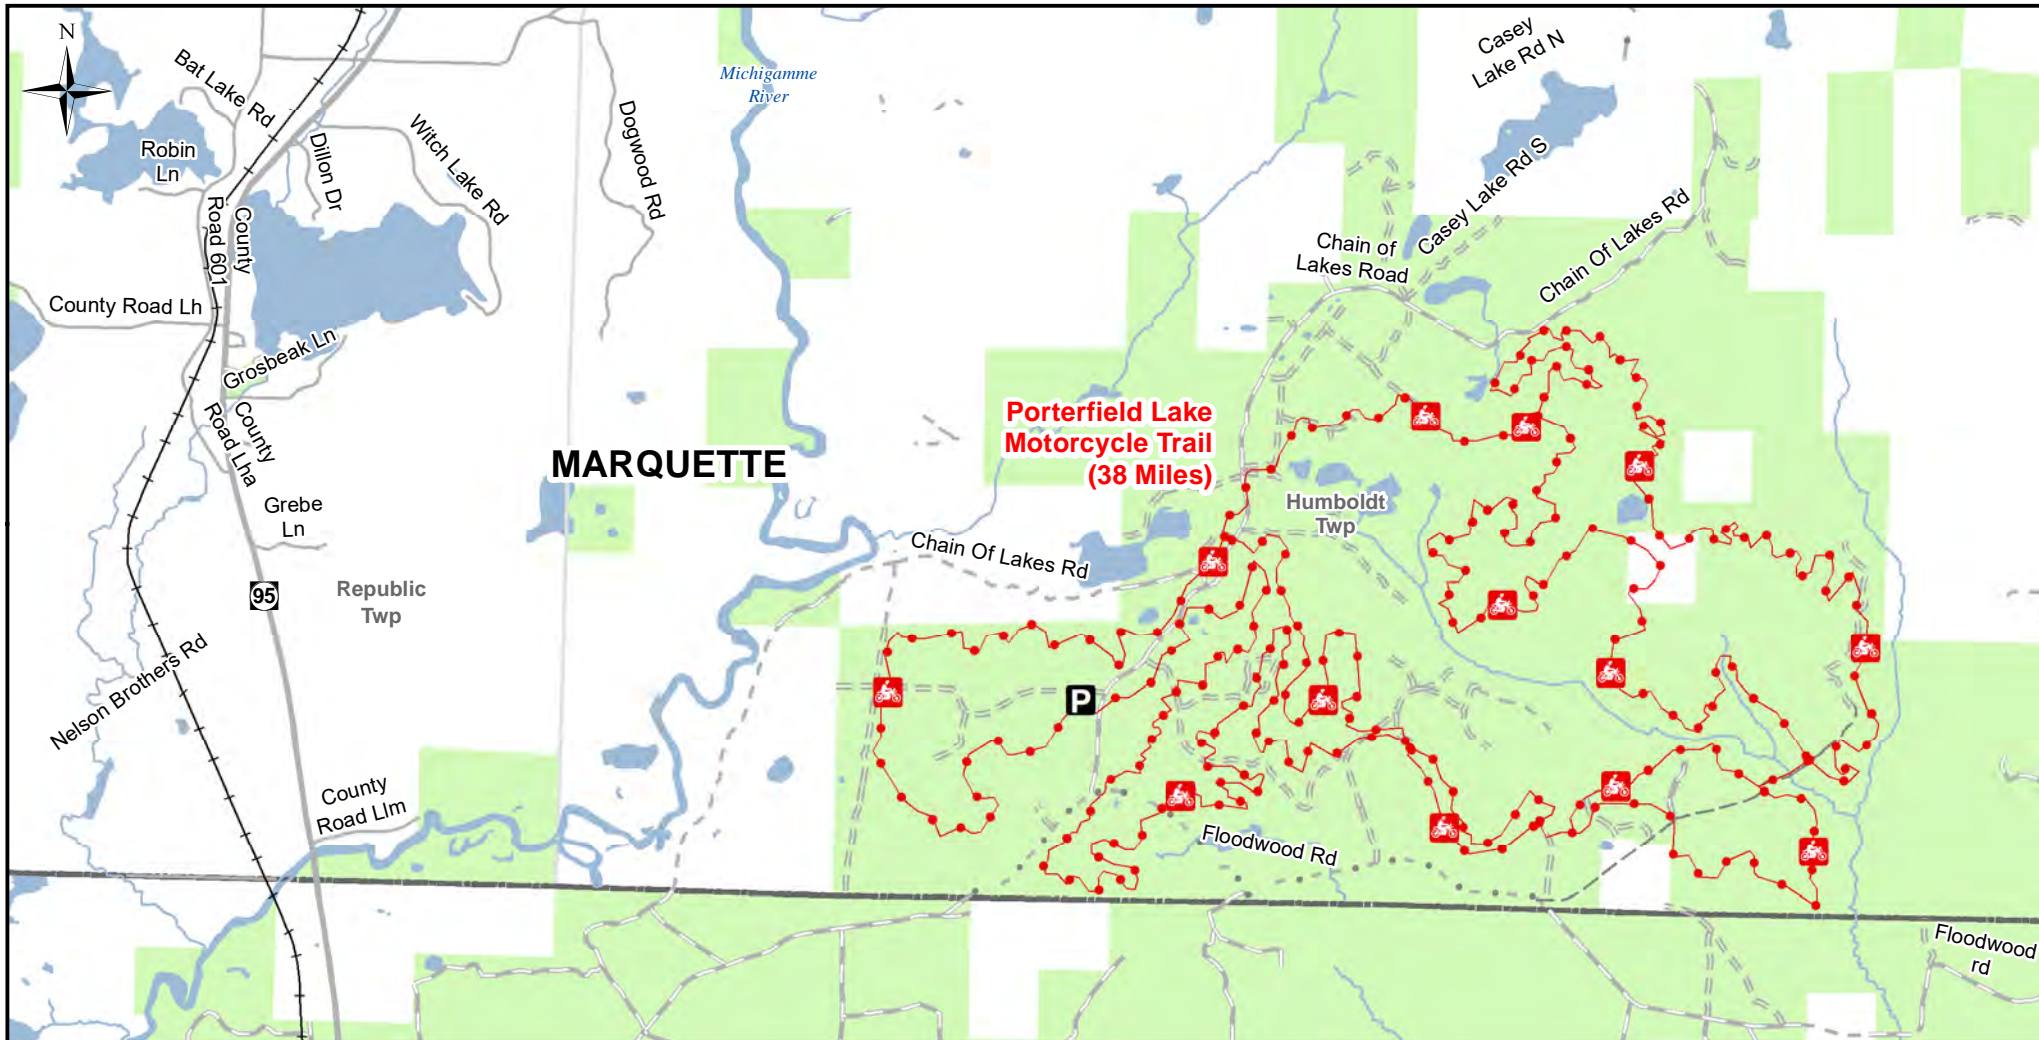

Porterfield Lake Motorcycle Trail

Marquette County, Michigan

ADVISORY: Trails and Routes have two-way traffic.
DISCLAIMER: Trails shown on this map are an approximate representation of the trail system at the time of publication and may not reflect current ground conditions.
STAY ON SIGNED TRAILS ONLY!

Parking Lot

Motorcycle Trail (DNR License)

Motorcycle Trail – Motorcycles Only. ORV license and trail permit required.

Forest Road

DNR - Forest Access Route

Federal / State Highway

Federal / State / County - Paved Road

Federal / State - Dirt/Gravel Road

County - Gravel Road

County - Dirt Road (Seasonal)

Railroad

Lakes and Rivers

State Forest Land

Township

County Boundary