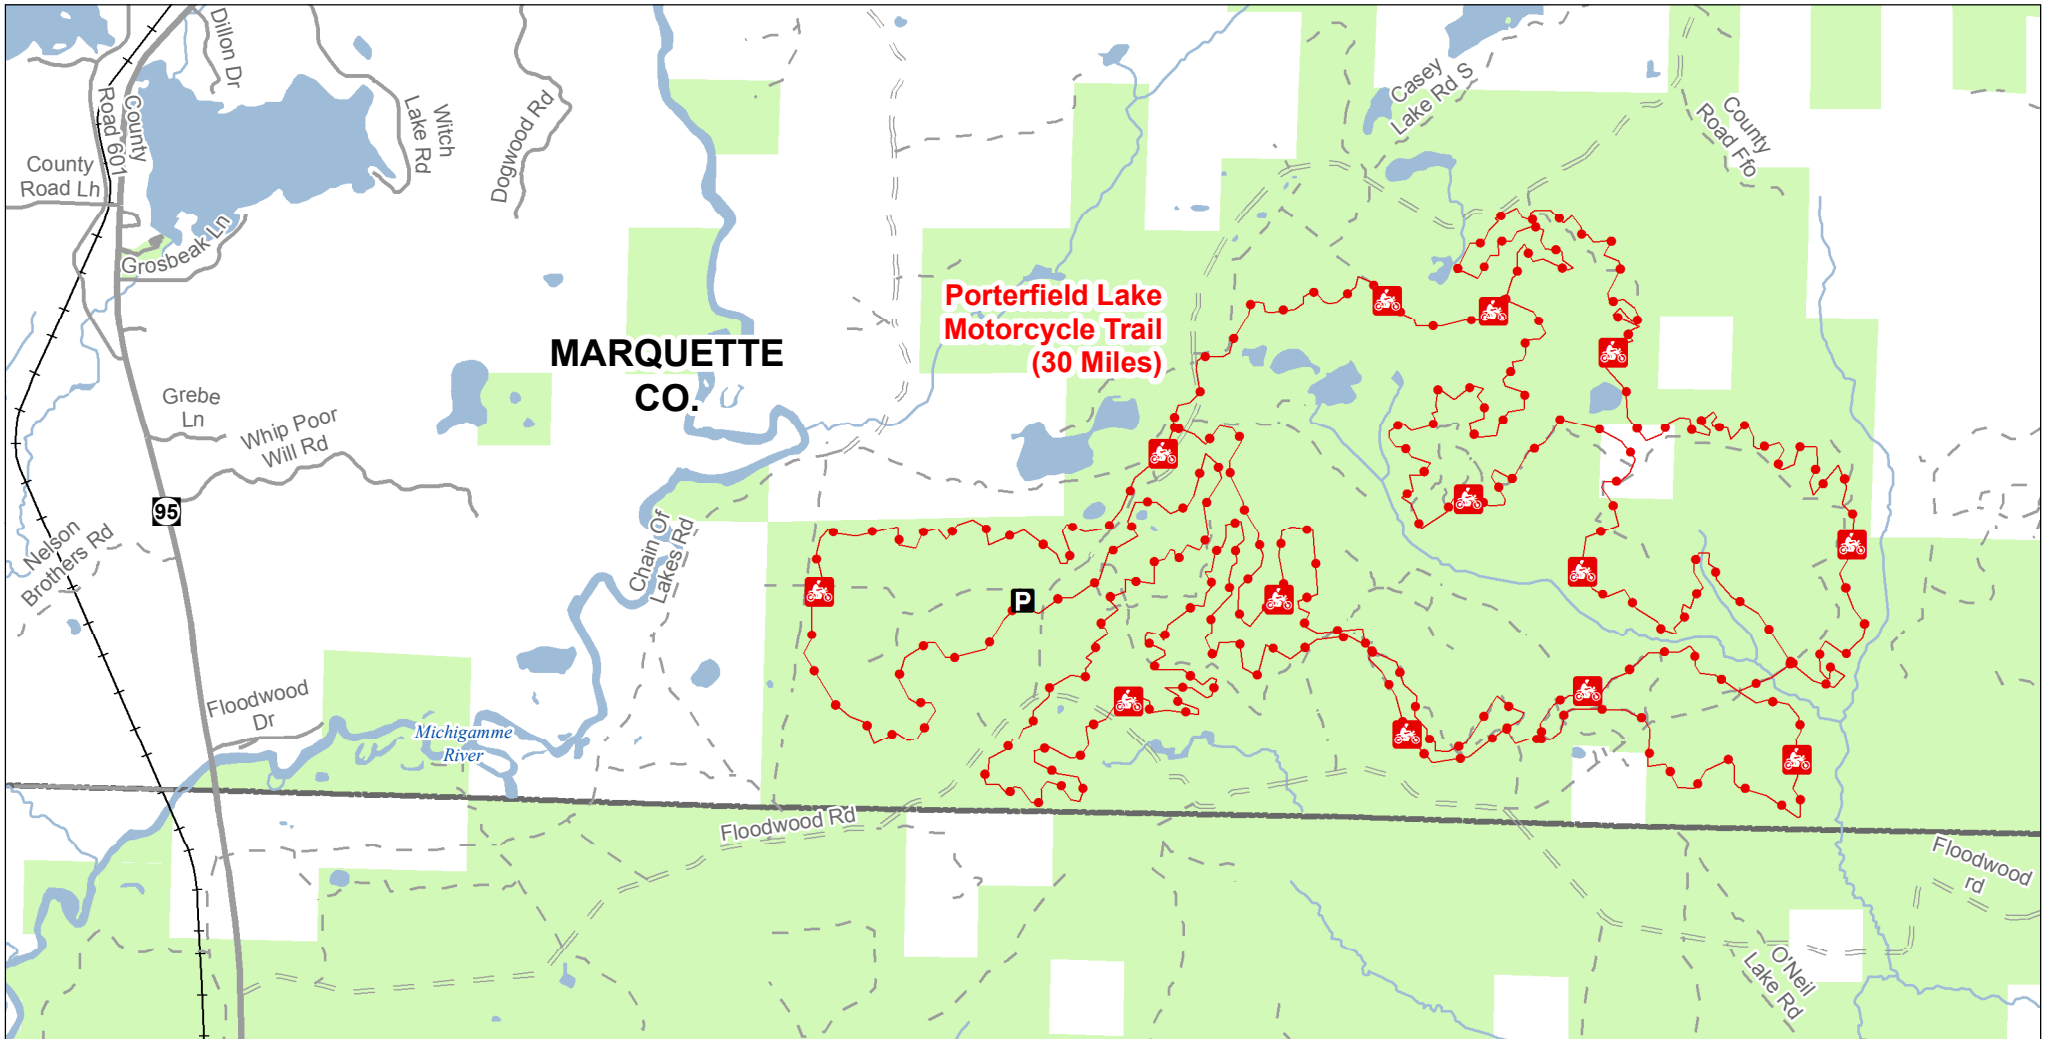

# Porterfield Lake Motorcycle Trail

## Marquette County, Michigan

ADVISORY: Trails and Routes have two-way traffic.  
 DISCLAIMER: Trails shown on this map are an approximate representation of the trail system at the time of publication and may not reflect current ground conditions.  
**STAY ON SIGNED TRAILS ONLY!**

- Parking Lot
- Motorcycle Trails (DNR License)
- Motorcycle Trail – Motorcycles Only. ORV license and trail permit required.
- Highway
- Paved Road
- Gravel Road
- Poor Dirt Road
- Railroad
- Lakes and Rivers
- State Forest Land
- County Boundary