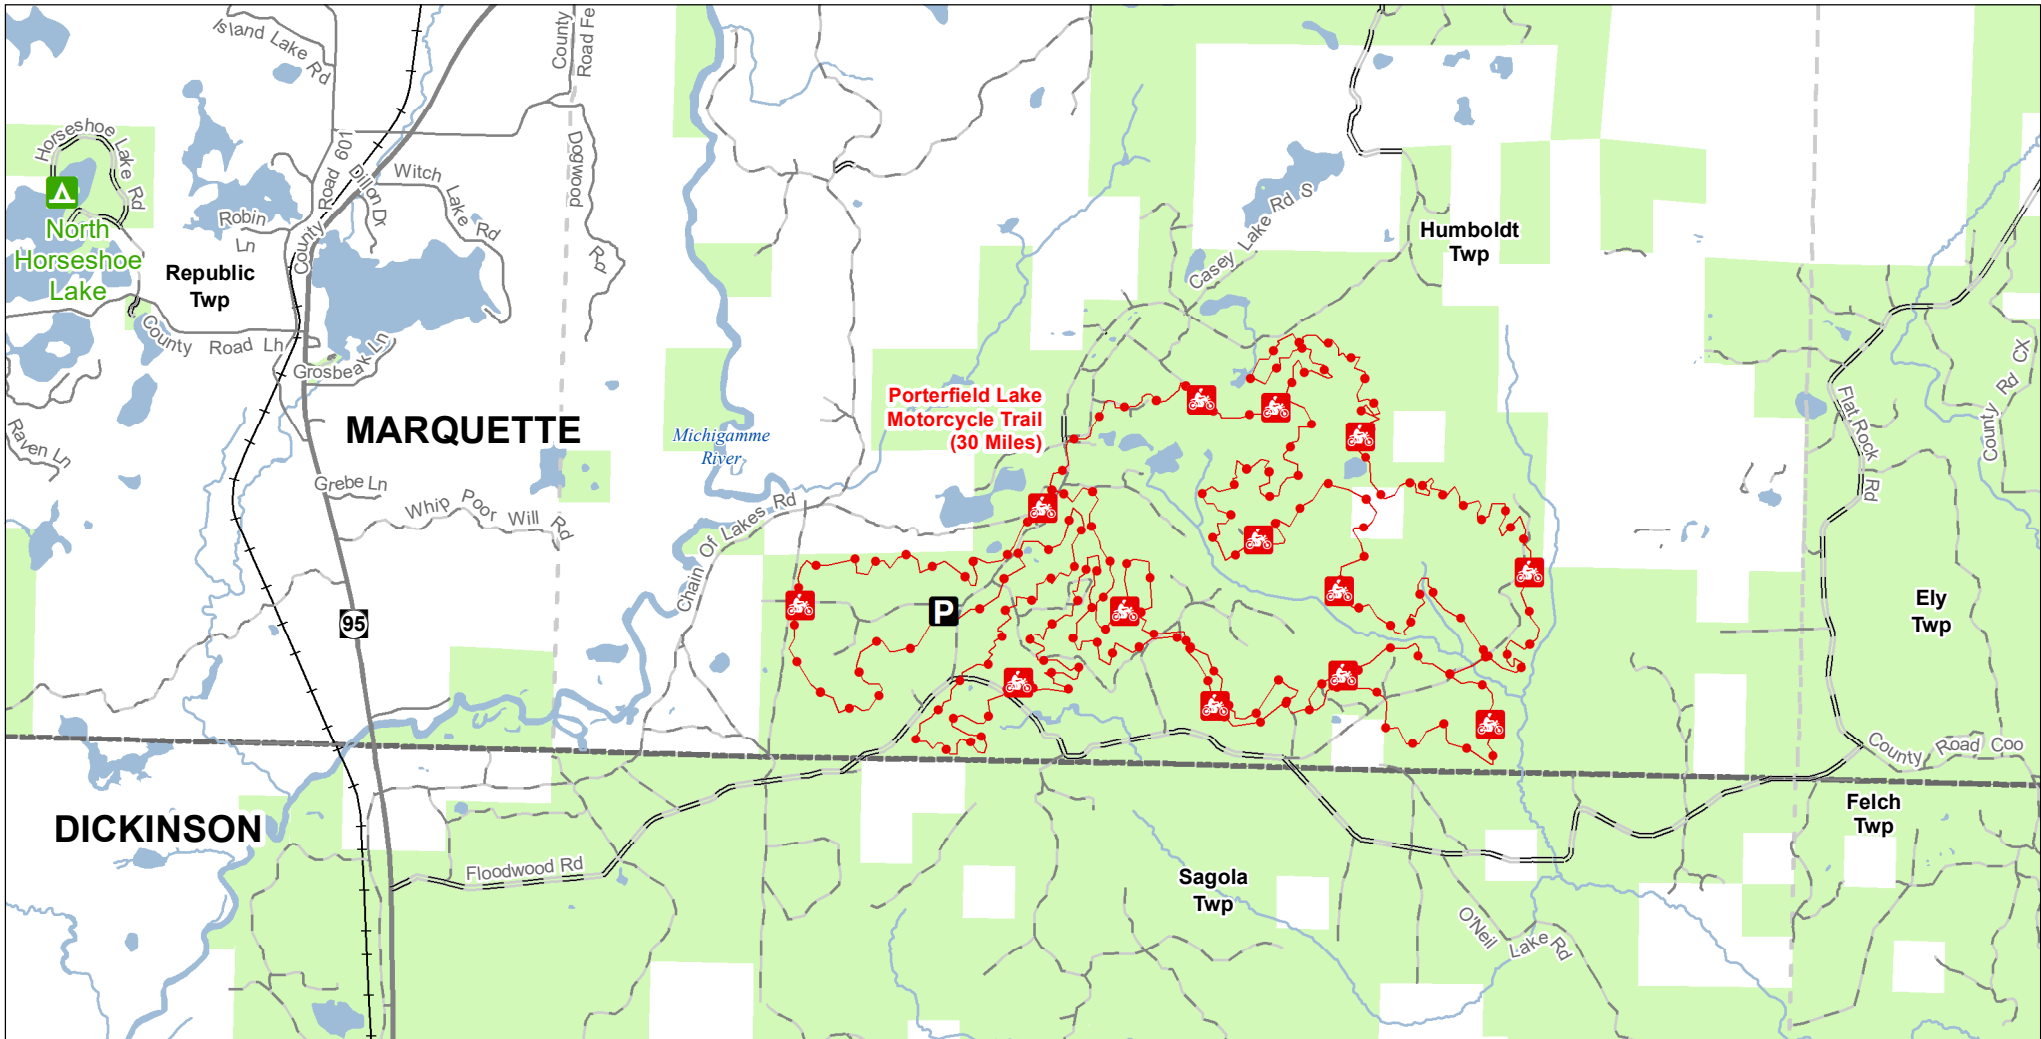

Porterfield Lake Motorcycle Trail

Marquette County, Michigan

ADVISORY: Trails and Routes have two-way traffic.
 DISCLAIMER: Trails shown on this map are an approximate representation of the trail system at the time of publication and may not reflect current ground conditions.
STAY ON SIGNED TRAILS ONLY!

- State Forest Campground
- Parking Lot
- Motorcycle Trails (DNR License)
- Motorcycle Trail – Motorcycles Only. ORV license and trail permit required.
- Highway
- Paved
- Gravel
- Poor dirt
- Railroad
- Lakes and Rivers
- State Forest Land
- Township
- County Boundary