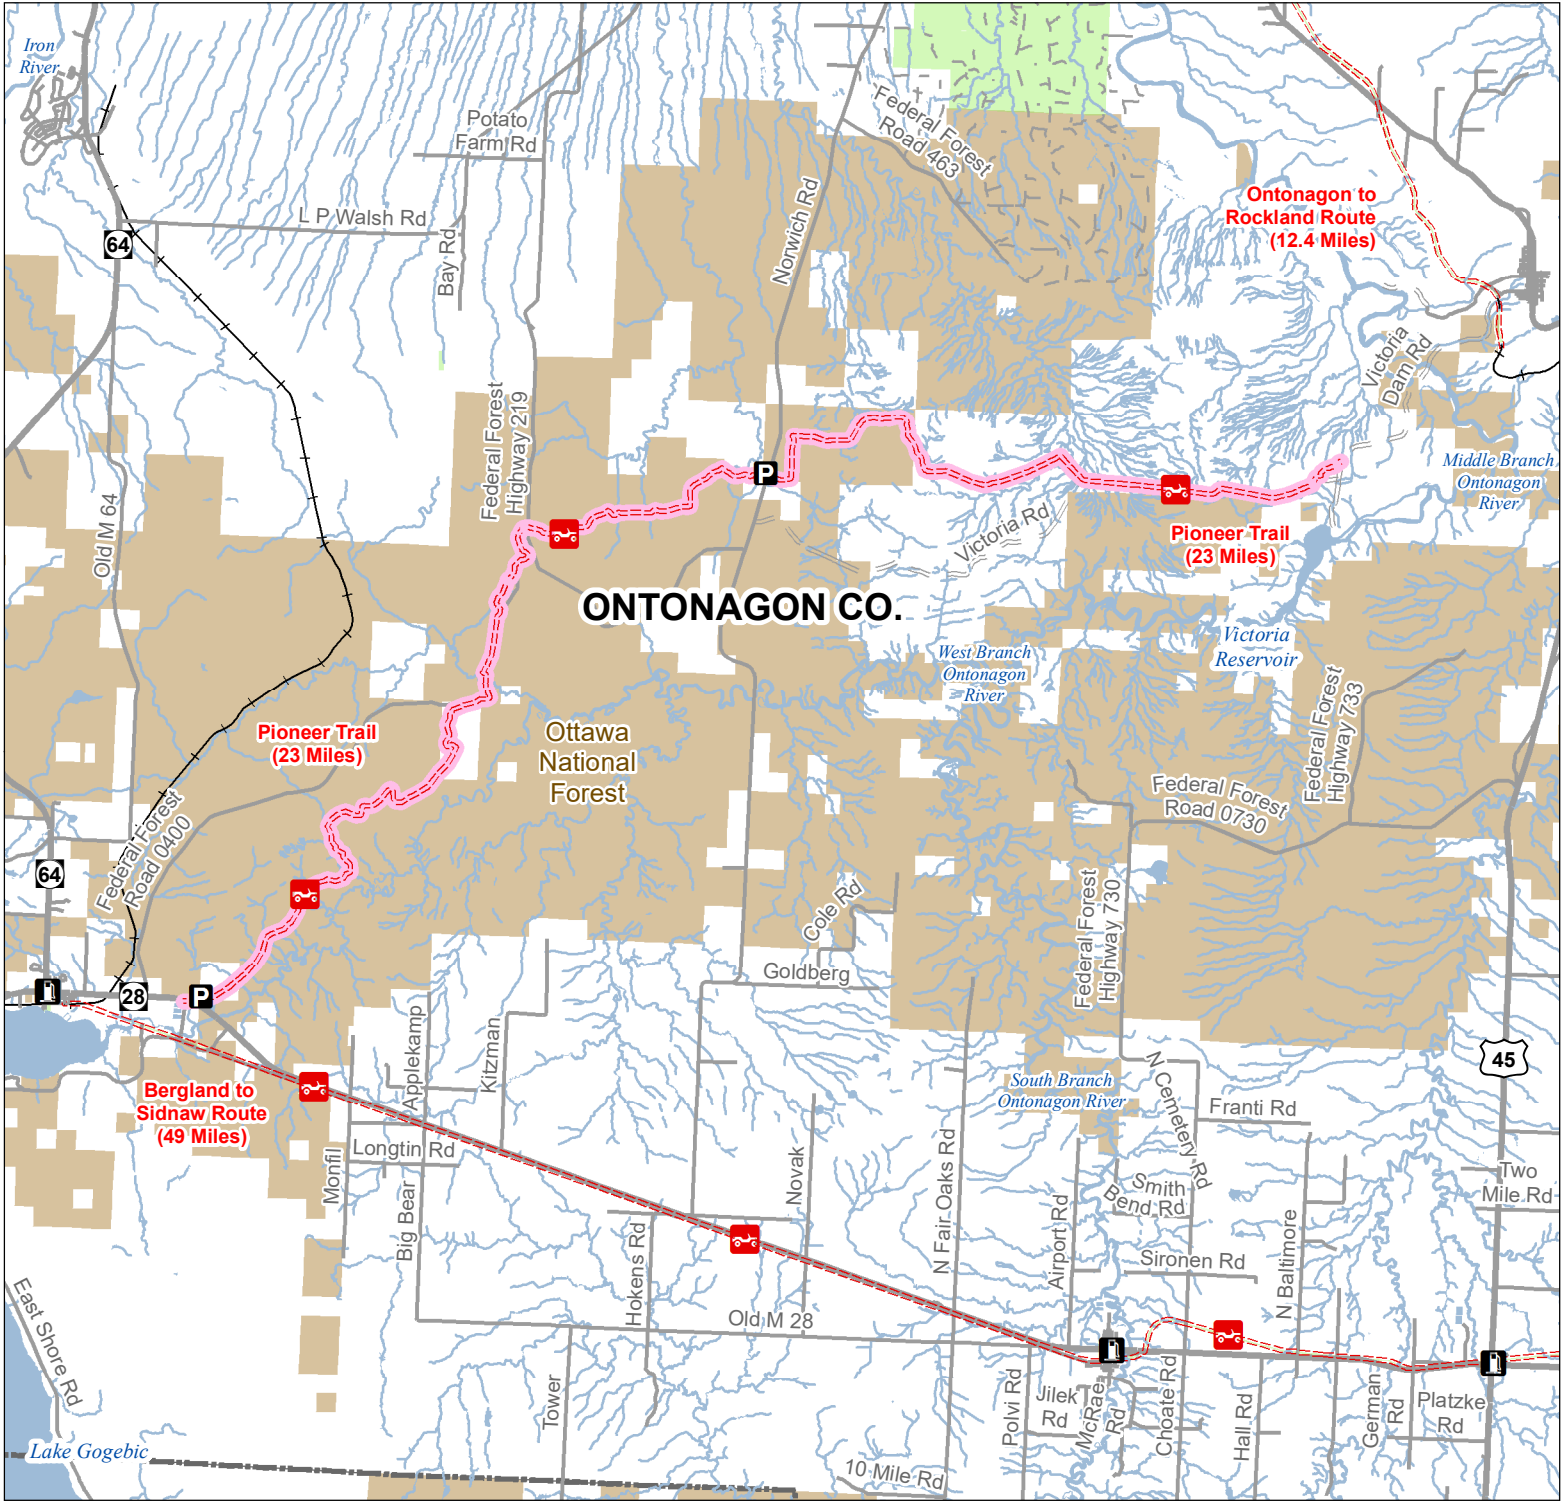

Pioneer Trail

Ontonagon County, Michigan

ADVISORY: Trails and Routes have two-way traffic.
DISCLAIMER: Trails shown on this map are an approximate representation of the trail system at the time of publication and may not reflect current ground conditions.
STAY ON SIGNED TRAILS ONLY!

- | | |
|--|-------------------|
| Parking Lot | Paved Road |
| Gas Station | Gravel Road |
| ORV Routes | Poor Dirt Road |
| Restricted ORV Route - ORV's Less than 65" in width including off-road motorcycles only between the dates of May 16th and March 14th. ORV license and trail permit required. | Railroad |
| ORV Route - ORV's of all sizes including off-road motorcycles. ORV license and trail permit required unless licensed by the Secretary of State. | Lakes and Rivers |
| | State Forest Land |
| | Federal Land |
| Highway | County Boundary |