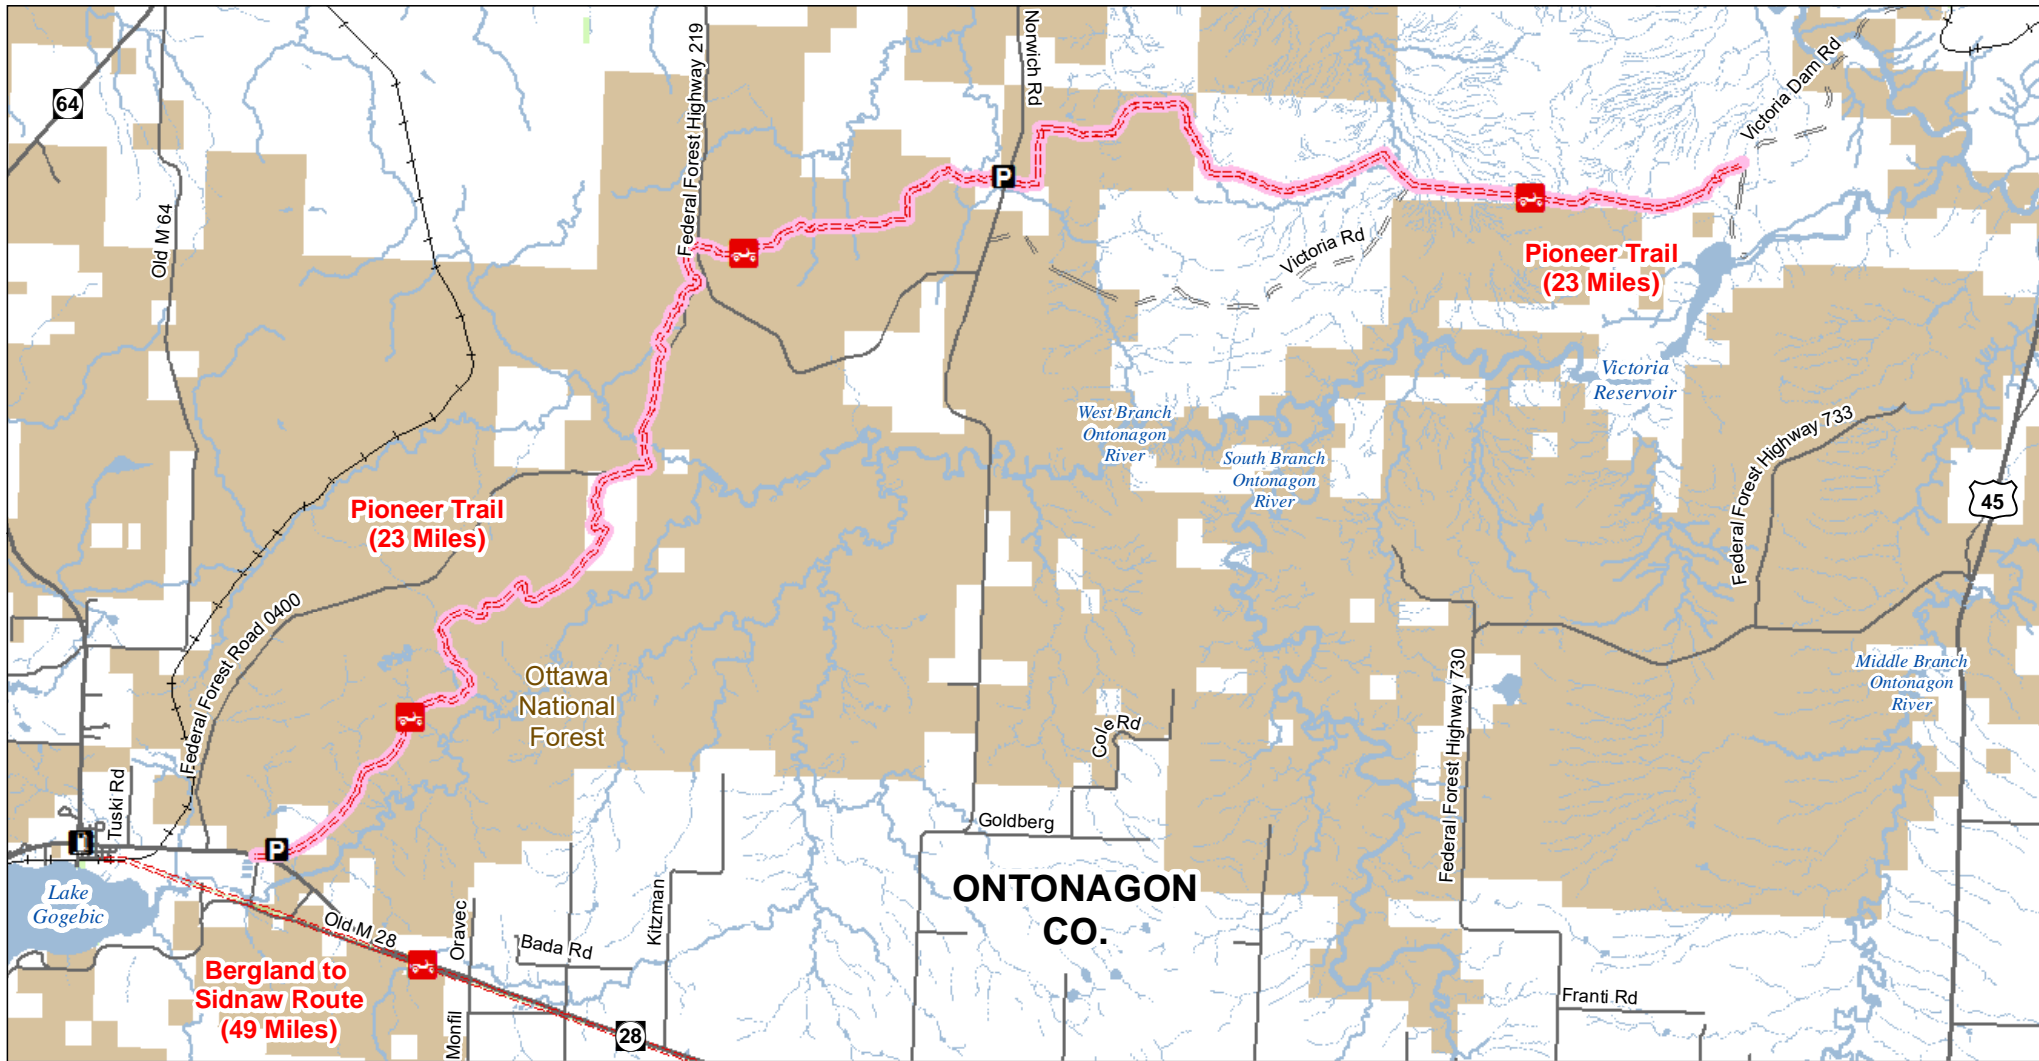

# Pioneer Trail

## Ontonagon County, Michigan

**ADVISORY:** Trails and Routes have two-way traffic. Please note this route is open to ORV's less than 65" in width only between the dates of May 16th and March 14th.

**DISCLAIMER:** Trails shown on this map are an approximate representation of the trail system at the time of publication and may not reflect current ground conditions. **STAY ON SIGNED TRAILS ONLY!**

- Parking Lot
- Gas Station
- ORV Routes
- Restricted ORV Route - ORV's Less than 65" in width including off-road motorcycles only between the dates of May 16th and March 14th. ORV license and trail permit required.
- ORV Route – ORVs of all sizes including off-road motorcycles. ORV license and trail permit required unless licensed by the Secretary of State.
- Highway
- Paved Road
- Gravel Road
- Railroads
- Intermittent Stream
- Perennial River
- Lakes and Rivers
- State Forest Land
- Federal Land
- County Boundary