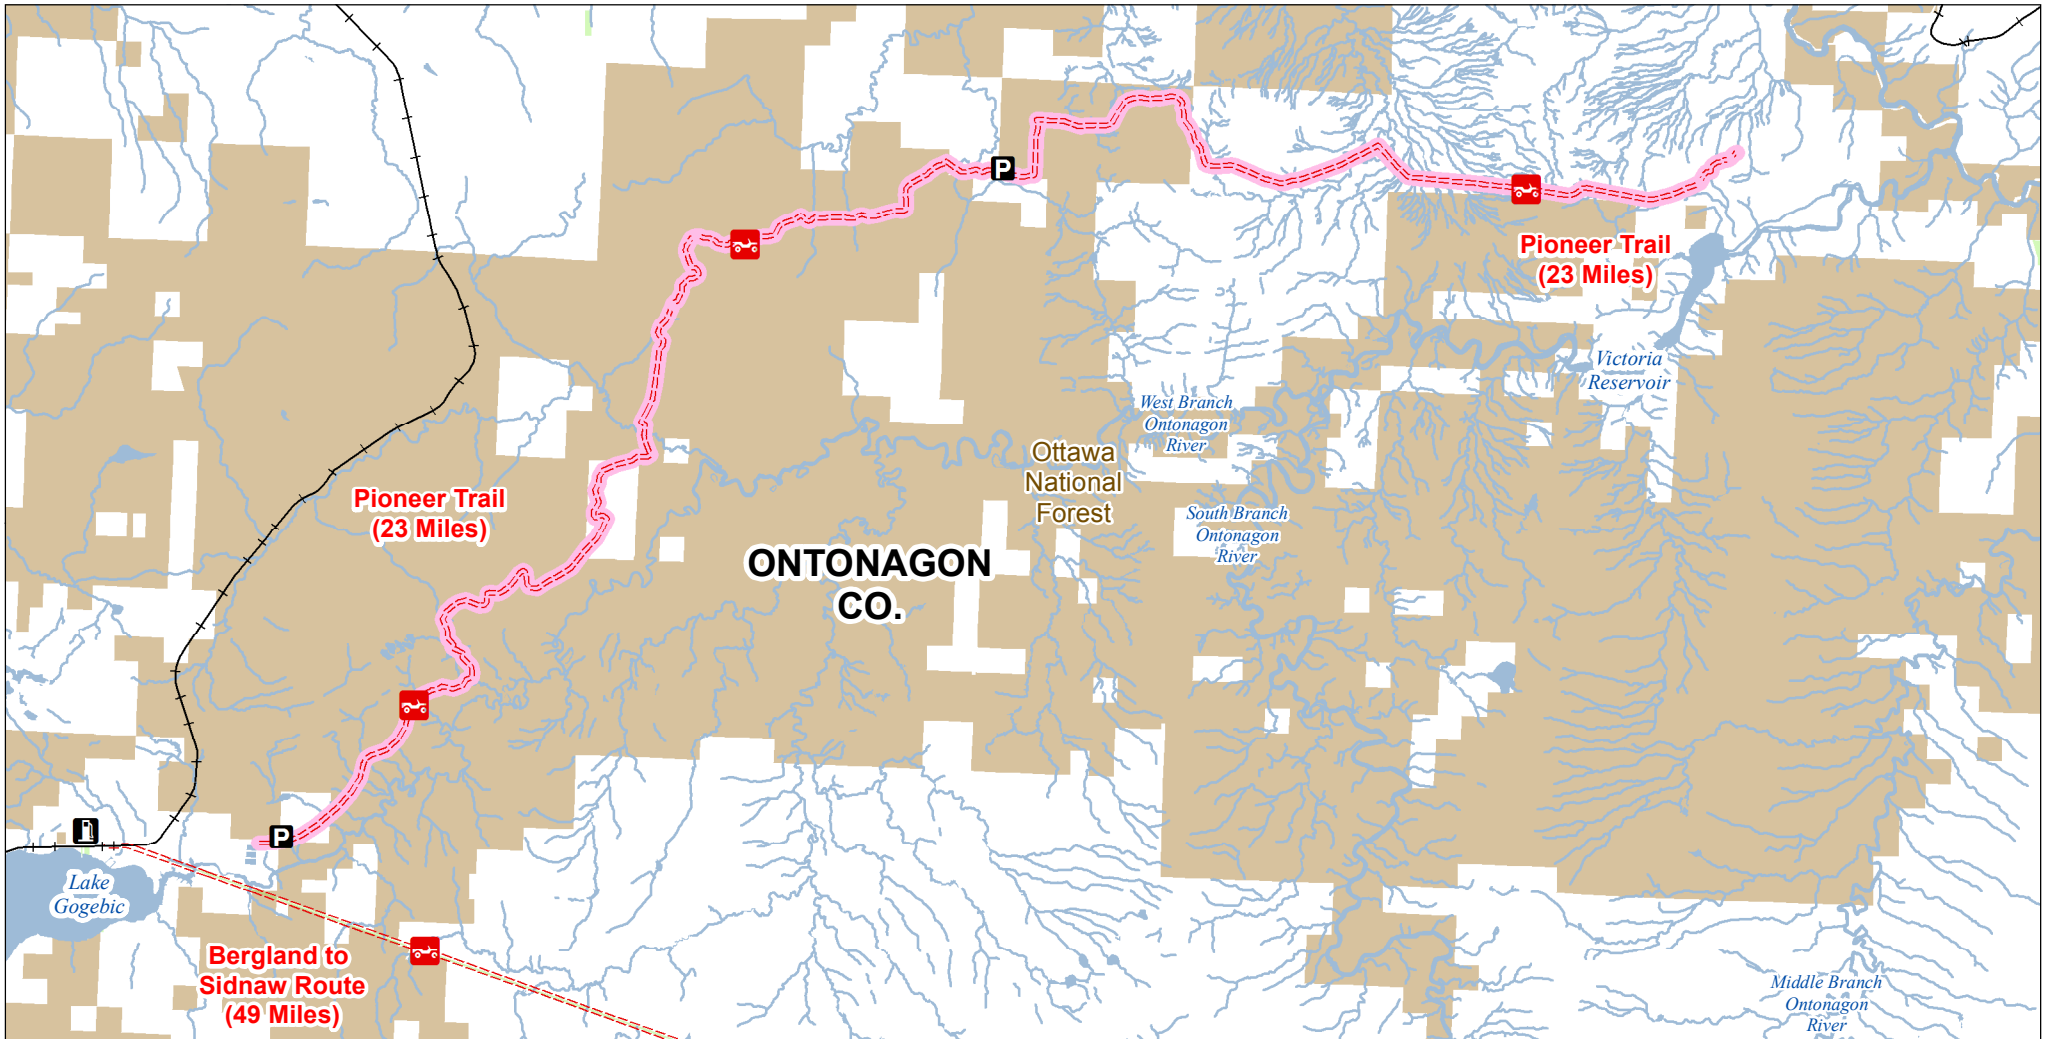

Pioneer Trail

Ontonagon County, Michigan

ADVISORY: Trails and Routes have two-way traffic.
DISCLAIMER: Trails shown on this map are an approximate representation of the trail system at the time of publication and may not reflect current ground conditions.
STAY ON SIGNED TRAILS ONLY!

- Parking Lot
- Gas Station
- ORV Routes
- Restricted ORV Route - ORV's Less than 65" in width including off-road motorcycles only between the dates of May 16th and March 14th. ORV license and trail permit required.
- ORV Route - ORV's of all sizes including off-road motorcycles. ORV license and trail permit required unless licensed by the Secretary of State.
- Railroad
- Lakes and Rivers
- State Forest Land
- Federal Land
- County Boundary