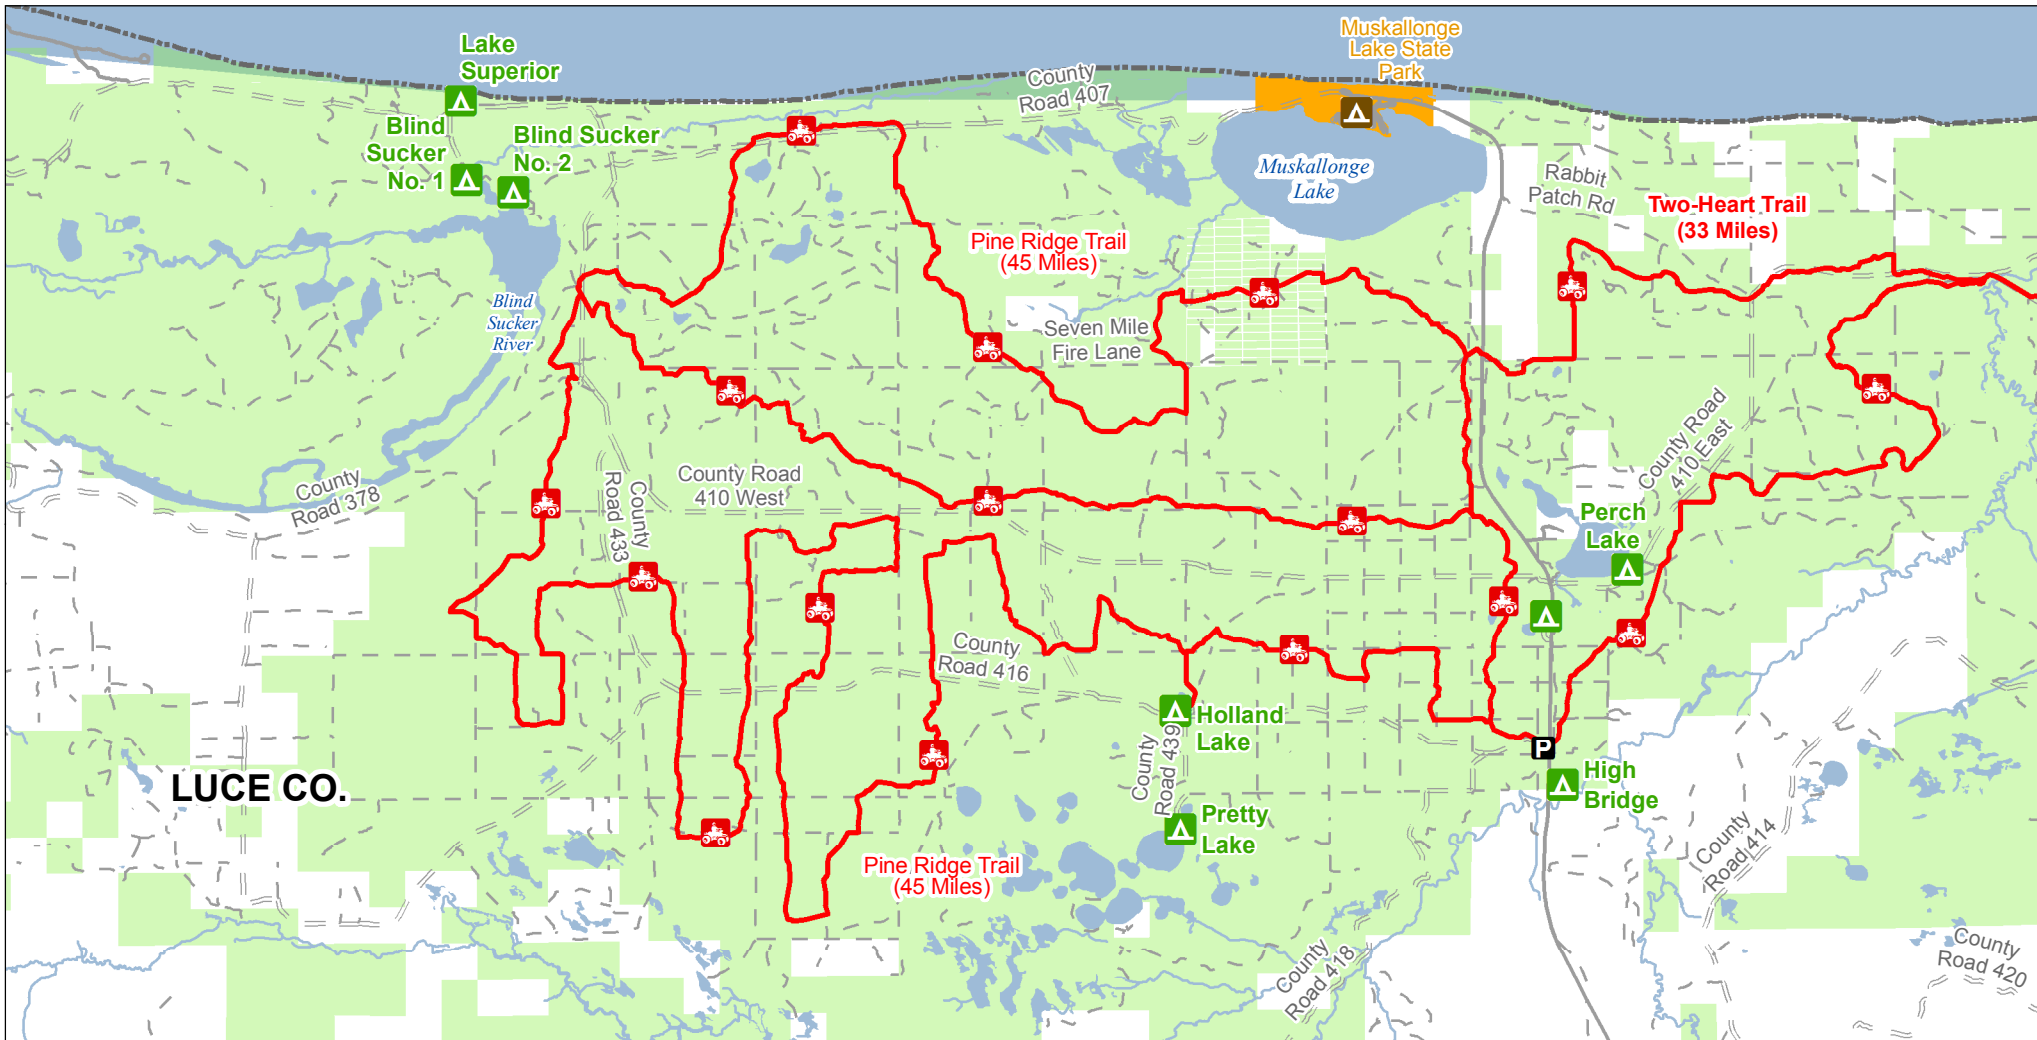

Pine Ridge Trail

Luce County, Michigan

ADVISORY: Trails and Routes have two-way traffic.
 DISCLAIMER: Trails shown on this map are an approximate representation of the trail system at the time of publication and may not reflect current ground conditions.
STAY ON SIGNED TRAILS ONLY!

- State Forest Campground
- State Park Campgrounds
- Parking Lot
- ORV Trails
- ORV Trail – ORVs 50 inches in width or less including off-road motorcycles. ORV license and trail permit required.
- Paved Road
- Gravel Road
- Poor Dirt Road
- Lakes and Rivers
- State Park Boundary
- State Forest Land
- County Boundary

Updated Septmeber 14, 2017