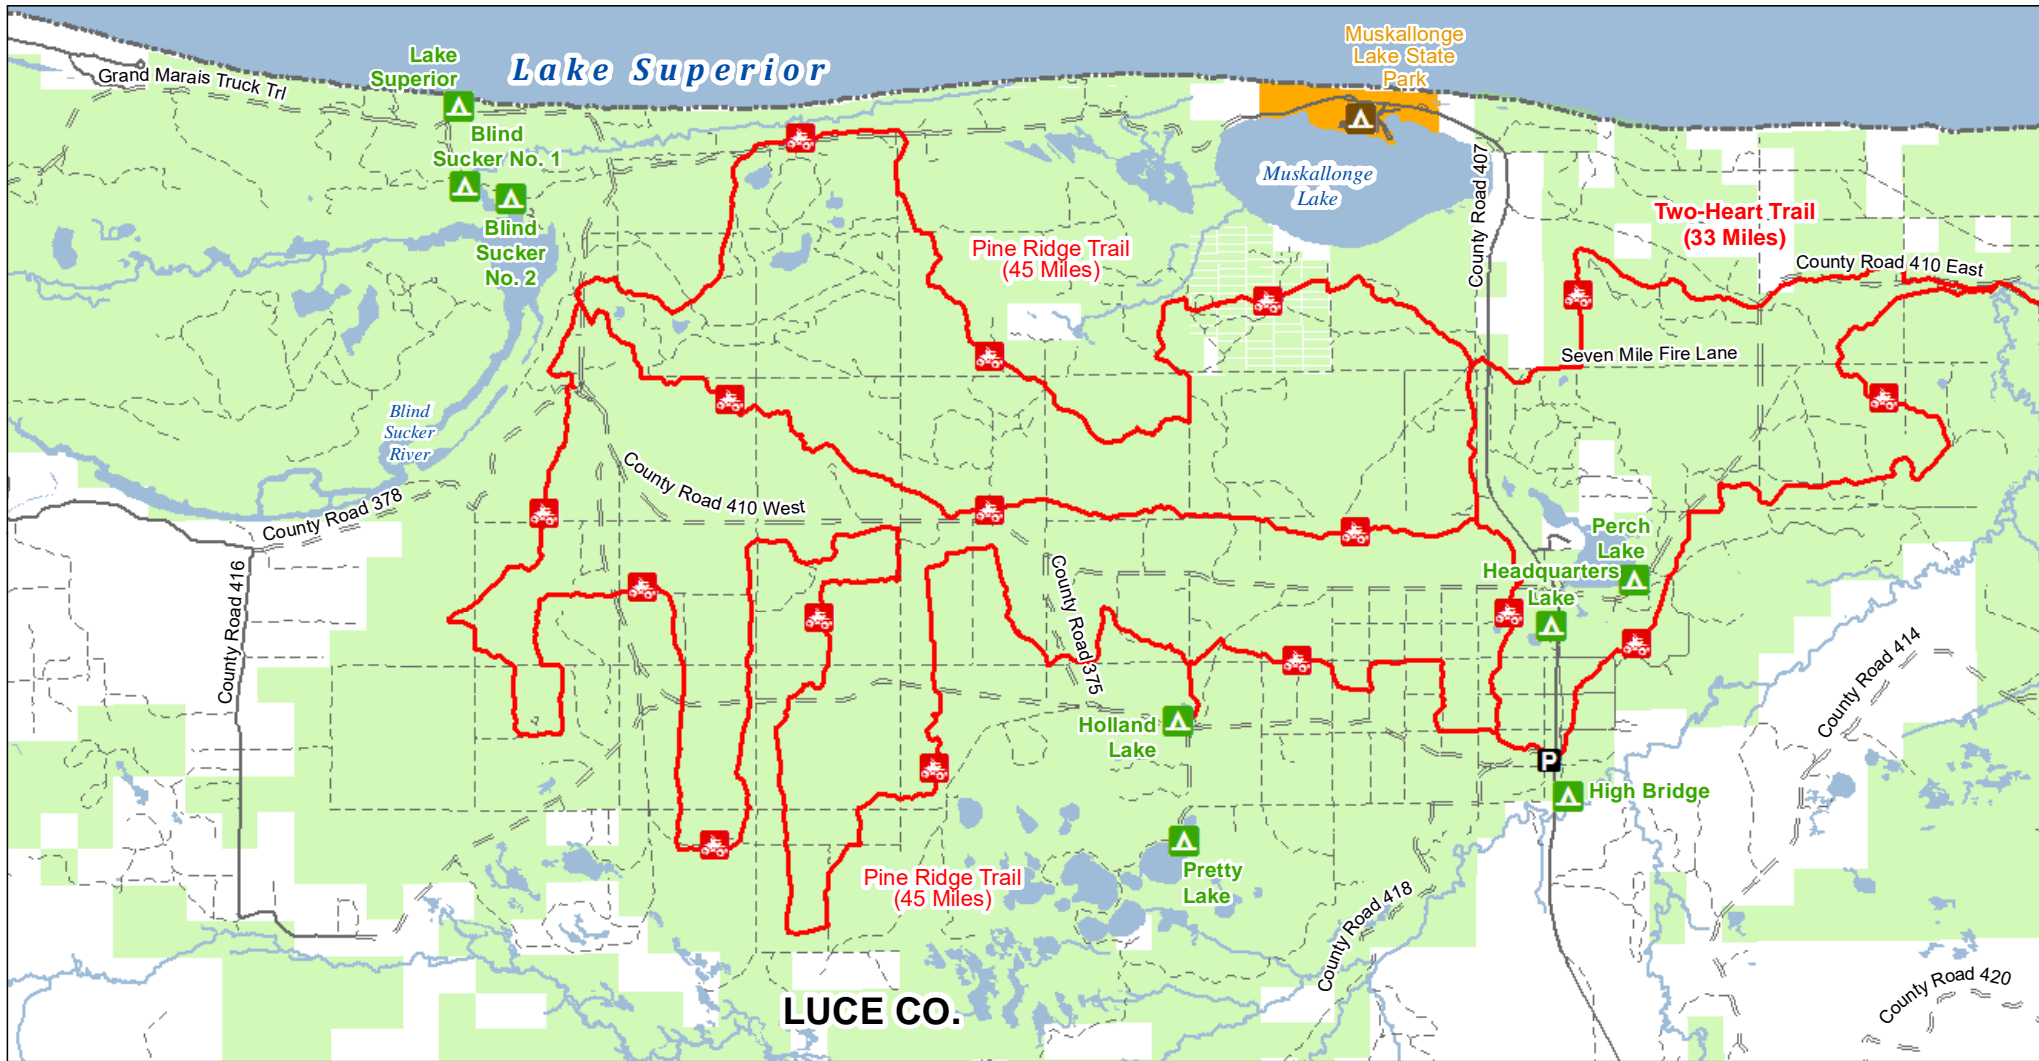

Pine Ridge Trail

Luce County, Michigan

ADVISORY: Trails and Routes have two-way traffic.
 DISCLAIMER: Trails shown on this map are an approximate representation of the trail system at the time of publication and may not reflect current ground conditions.
STAY ON SIGNED TRAILS ONLY!

- State Forest Campground
- State Park Campgrounds
- Parking Lot
- ORV Trails
- ORV Trail – ORVs 50 inches in width or less including off-road motorcycles. ORV license and trail permit required.
- Paved Road
- Gravel Road
- Poor Dirt Road
- Intermittent Stream
- Perennial River
- Lakes and Rivers
- State Park Boundary
- State Forest Land
- County Boundary