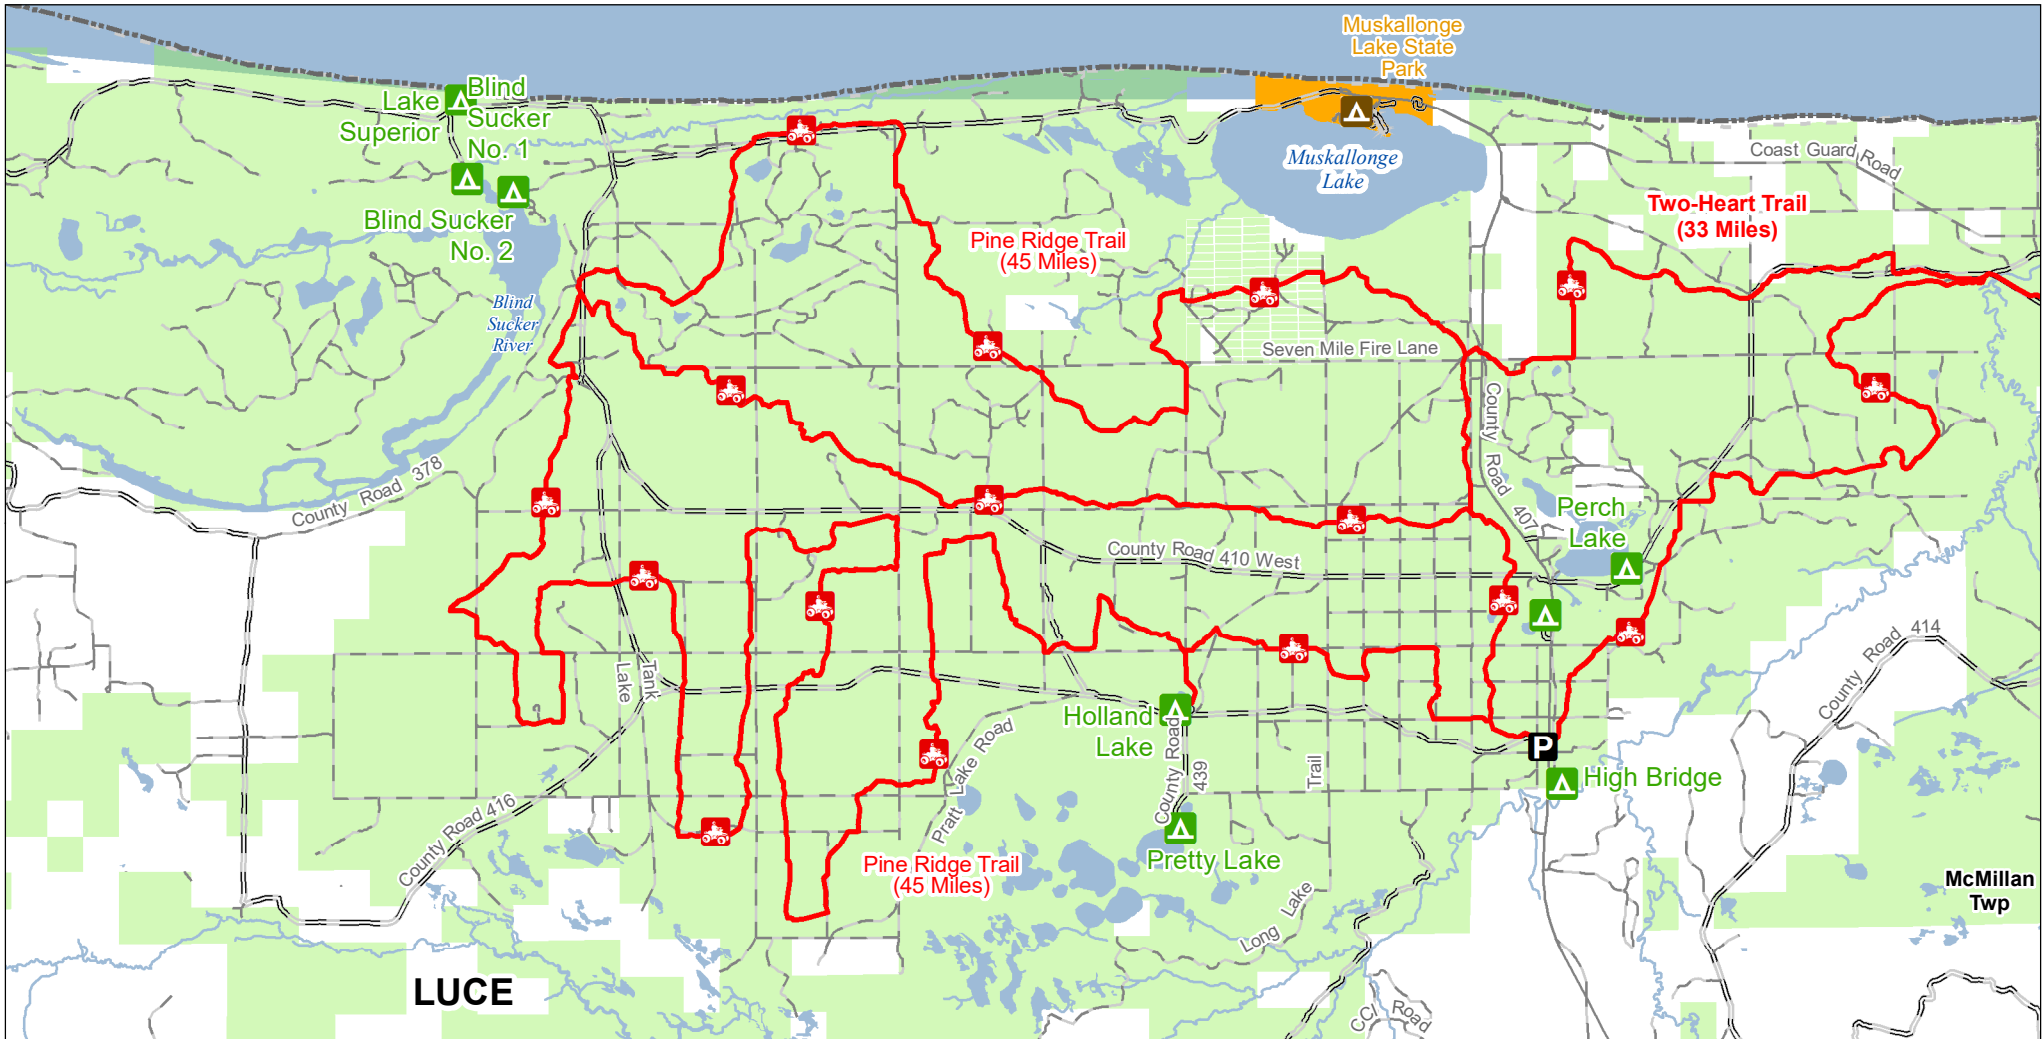

Pine Ridge Trail

Luce County, Michigan

ADVISORY: Trails and Routes have two-way traffic.
 DISCLAIMER: Trails shown on this map are an approximate representation of the trail system at the time of publication and may not reflect current ground conditions.
STAY ON SIGNED TRAILS ONLY!

- State Forest Campground
- State Park Campgrounds
- Parking Lot
- ORV Trails
- ORV Trail – ORVs 50 inches in width or less including off-road motorcycles. ORV license and trail permit required.
- Paved
- Gravel
- Poor dirt
- Lakes and Rivers
- State Park Boundary
- State Forest Land
- Township
- County Boundary