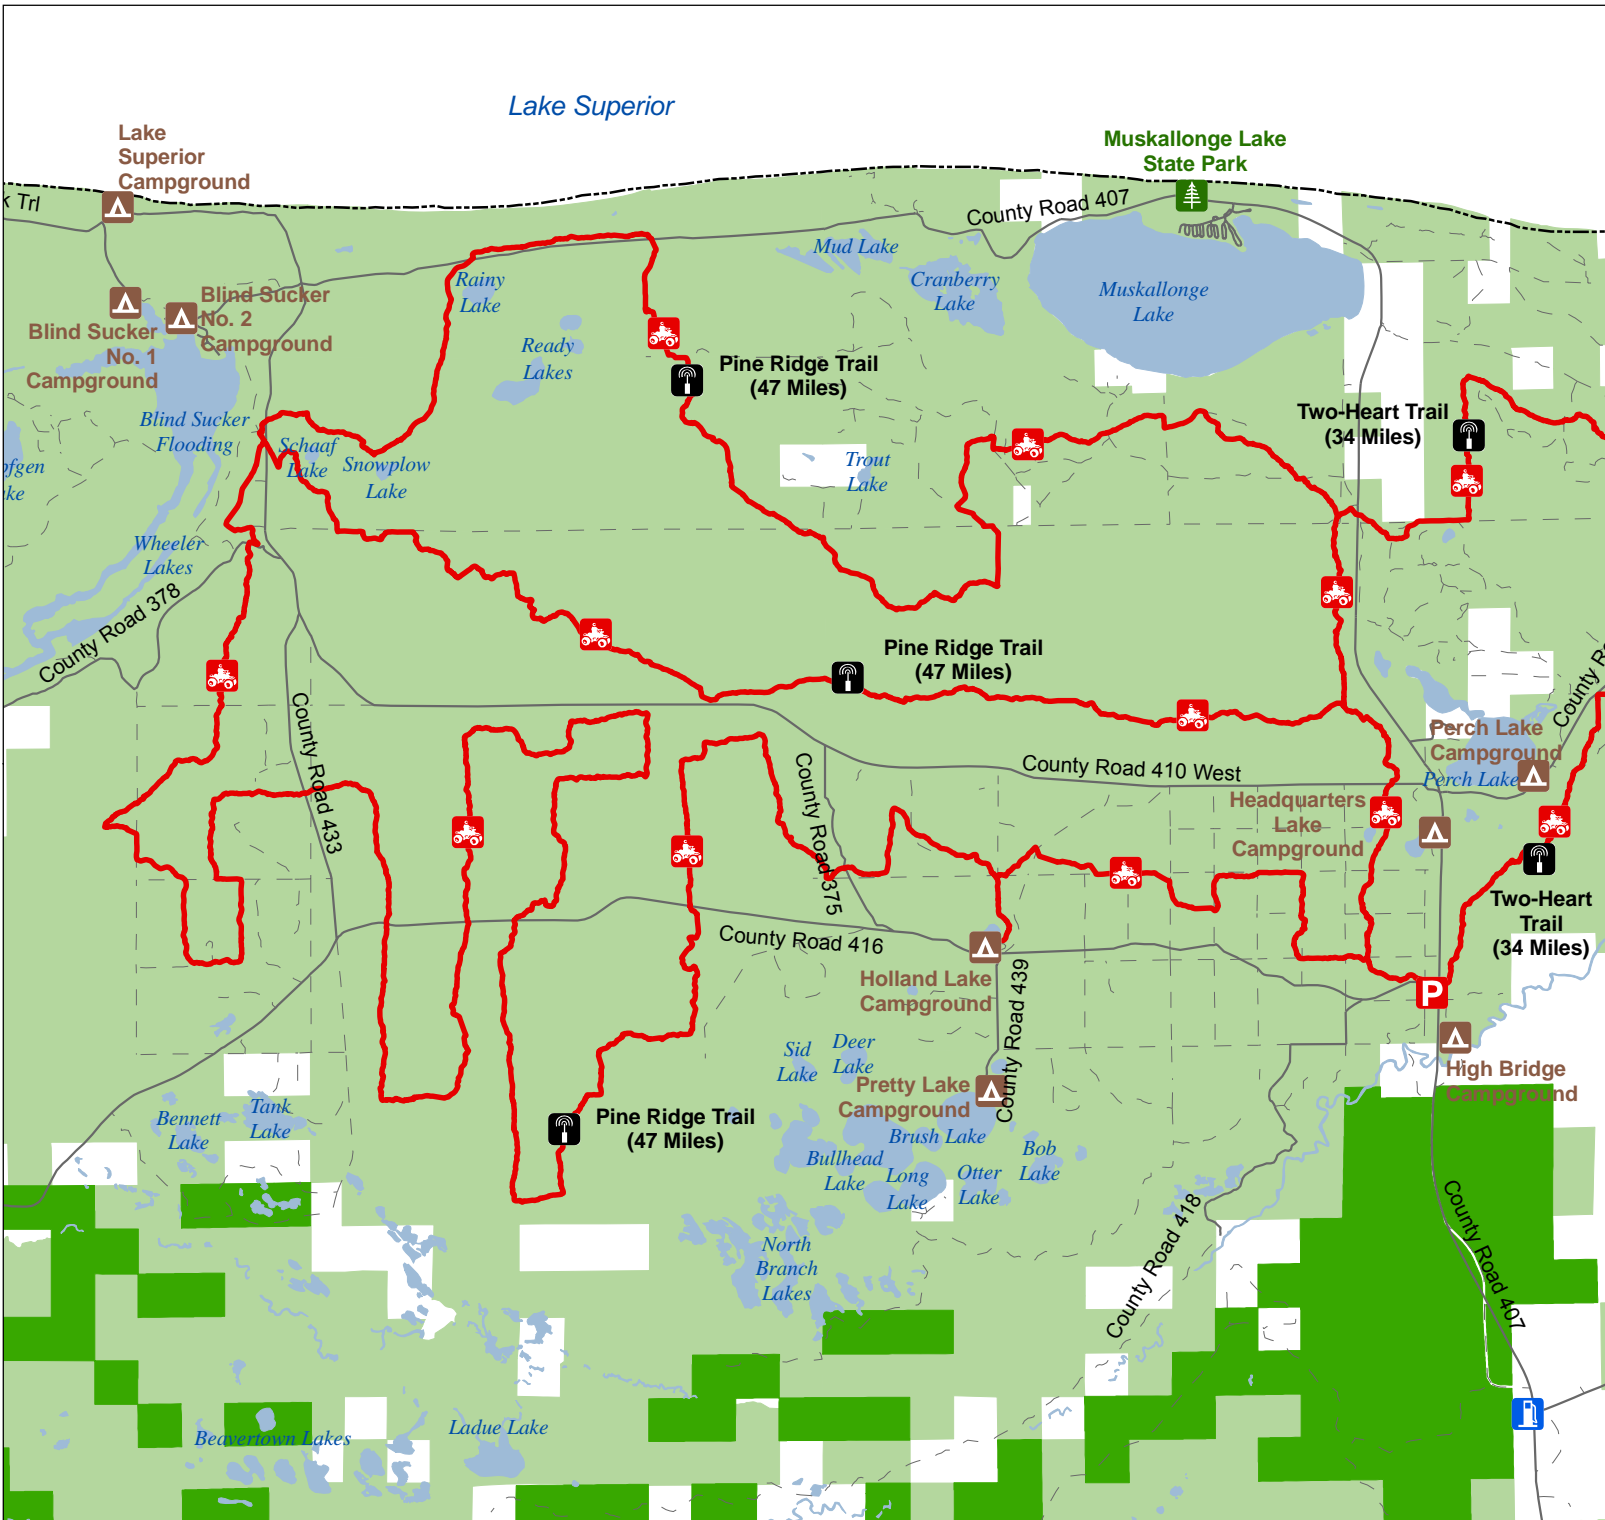

Pine Ridge Trail

Luce County, Michigan

GPS Data Disclaimer : Locational accuracy +/- 300 feet. Please use the GPS coordinate data as a general guide for trail location. It is not to be used as an exact location reference.

 ATV Trail – ORV's less than 50" in width including off-road motorcycles. (DNR license (ORV sticker) required)

Advisory: Trails and Routes have two-way traffic.

Disclaimer: Trails shown on this map are an approximate representation of the trail system at the time of publication and may not reflect current ground conditions. **STAY ON SIGNED TRAILS ONLY!**

-  Link to download GPS file
-  Trailhead Parking
-  State Park
-  State Forest Campground
-  Gas Station
-  Highway
-  Paved or Gravel Road
-  Poor Dirt Road
-  Lakes and Rivers
-  State Land
-  Nature Conservancy Lands
-  County Boundaries