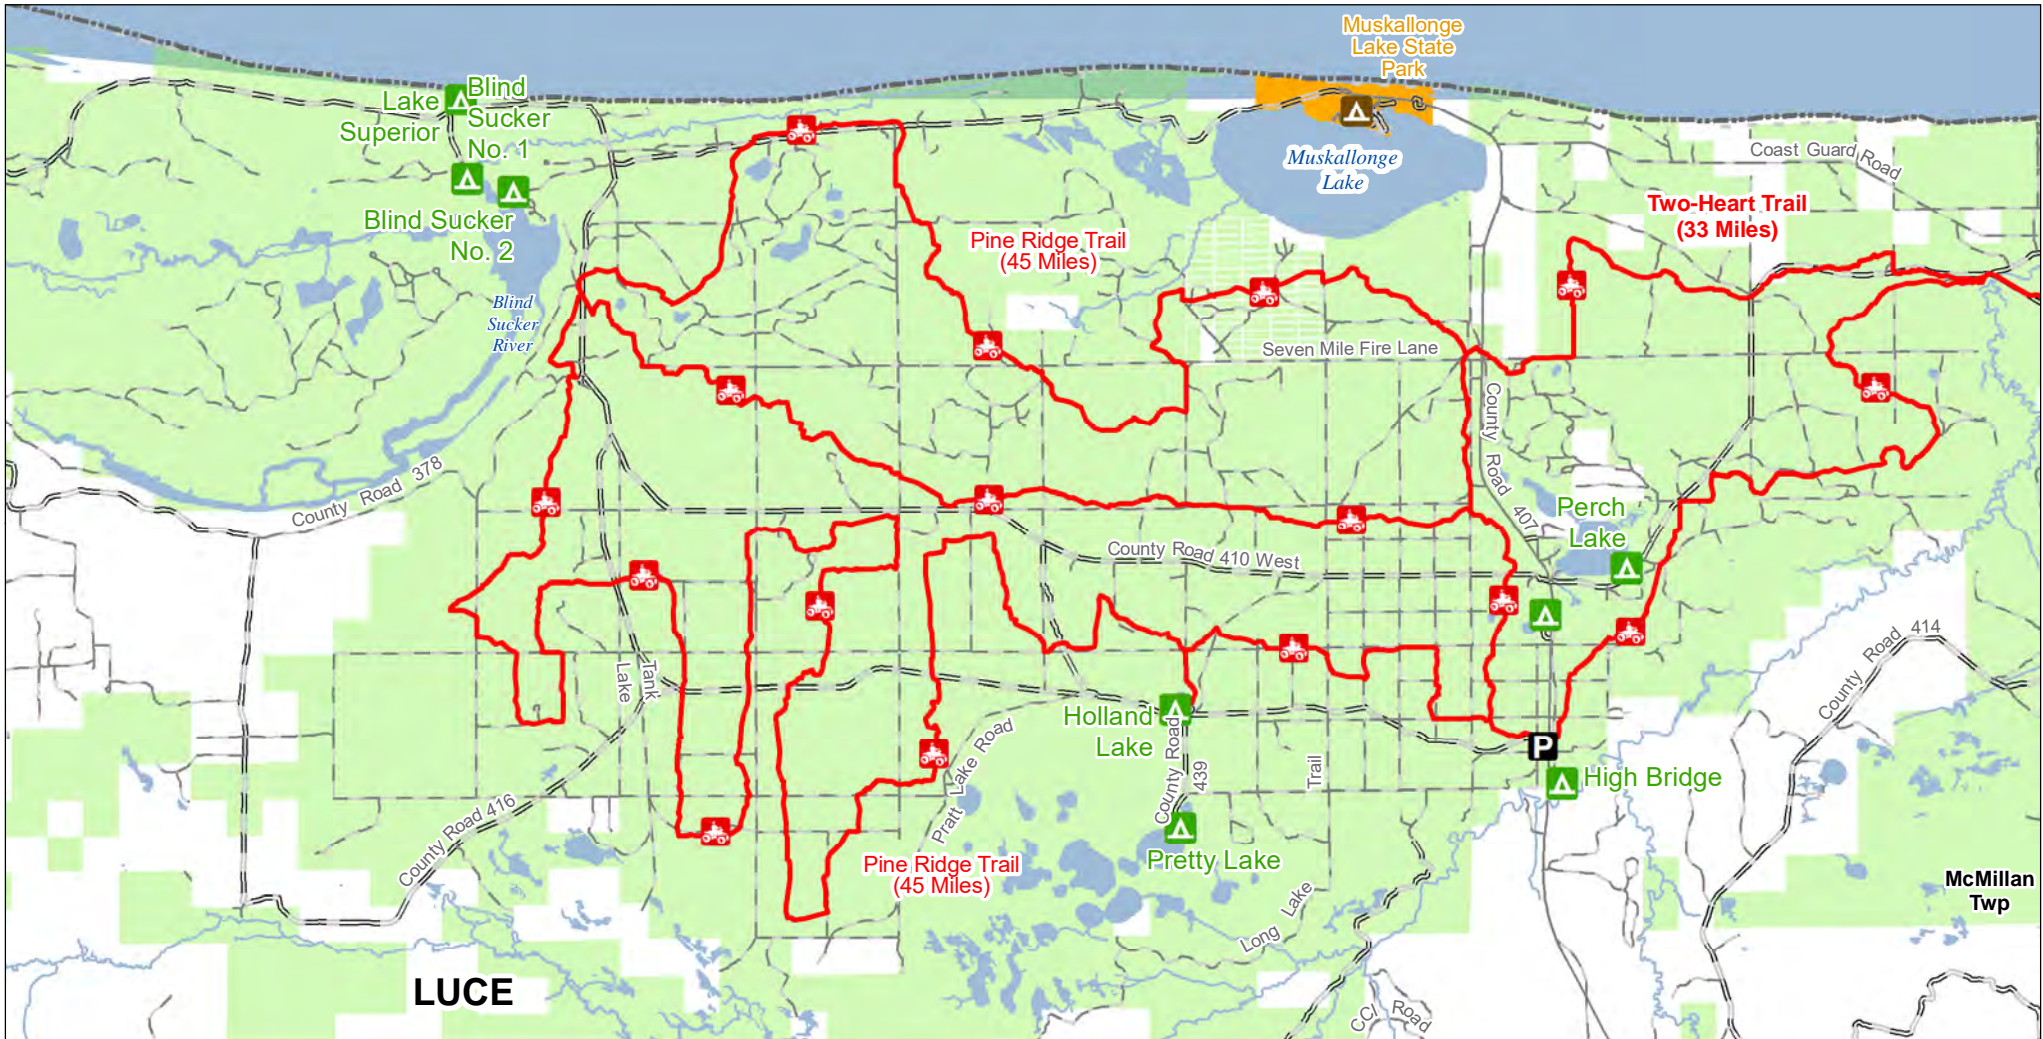

Pine Ridge Trail

Luce County, Michigan

ADVISORY: Trails and Routes have two-way traffic.
 DISCLAIMER: Trails shown on this map are an approximate representation of the trail system at the time of publication and may not reflect current ground conditions.
STAY ON SIGNED TRAILS ONLY!

- State Forest Campground
- State Park Campgrounds
- Parking Lot
- ORV Trails
- ORV Trail – ORVs 50 inches in width or less including off-road motorcycles. ORV license and trail permit required.
- Paved
- Gravel
- Poor dirt
- Lakes and Rivers
- State Park Boundary
- State Forest Land
- Township
- County Boundary