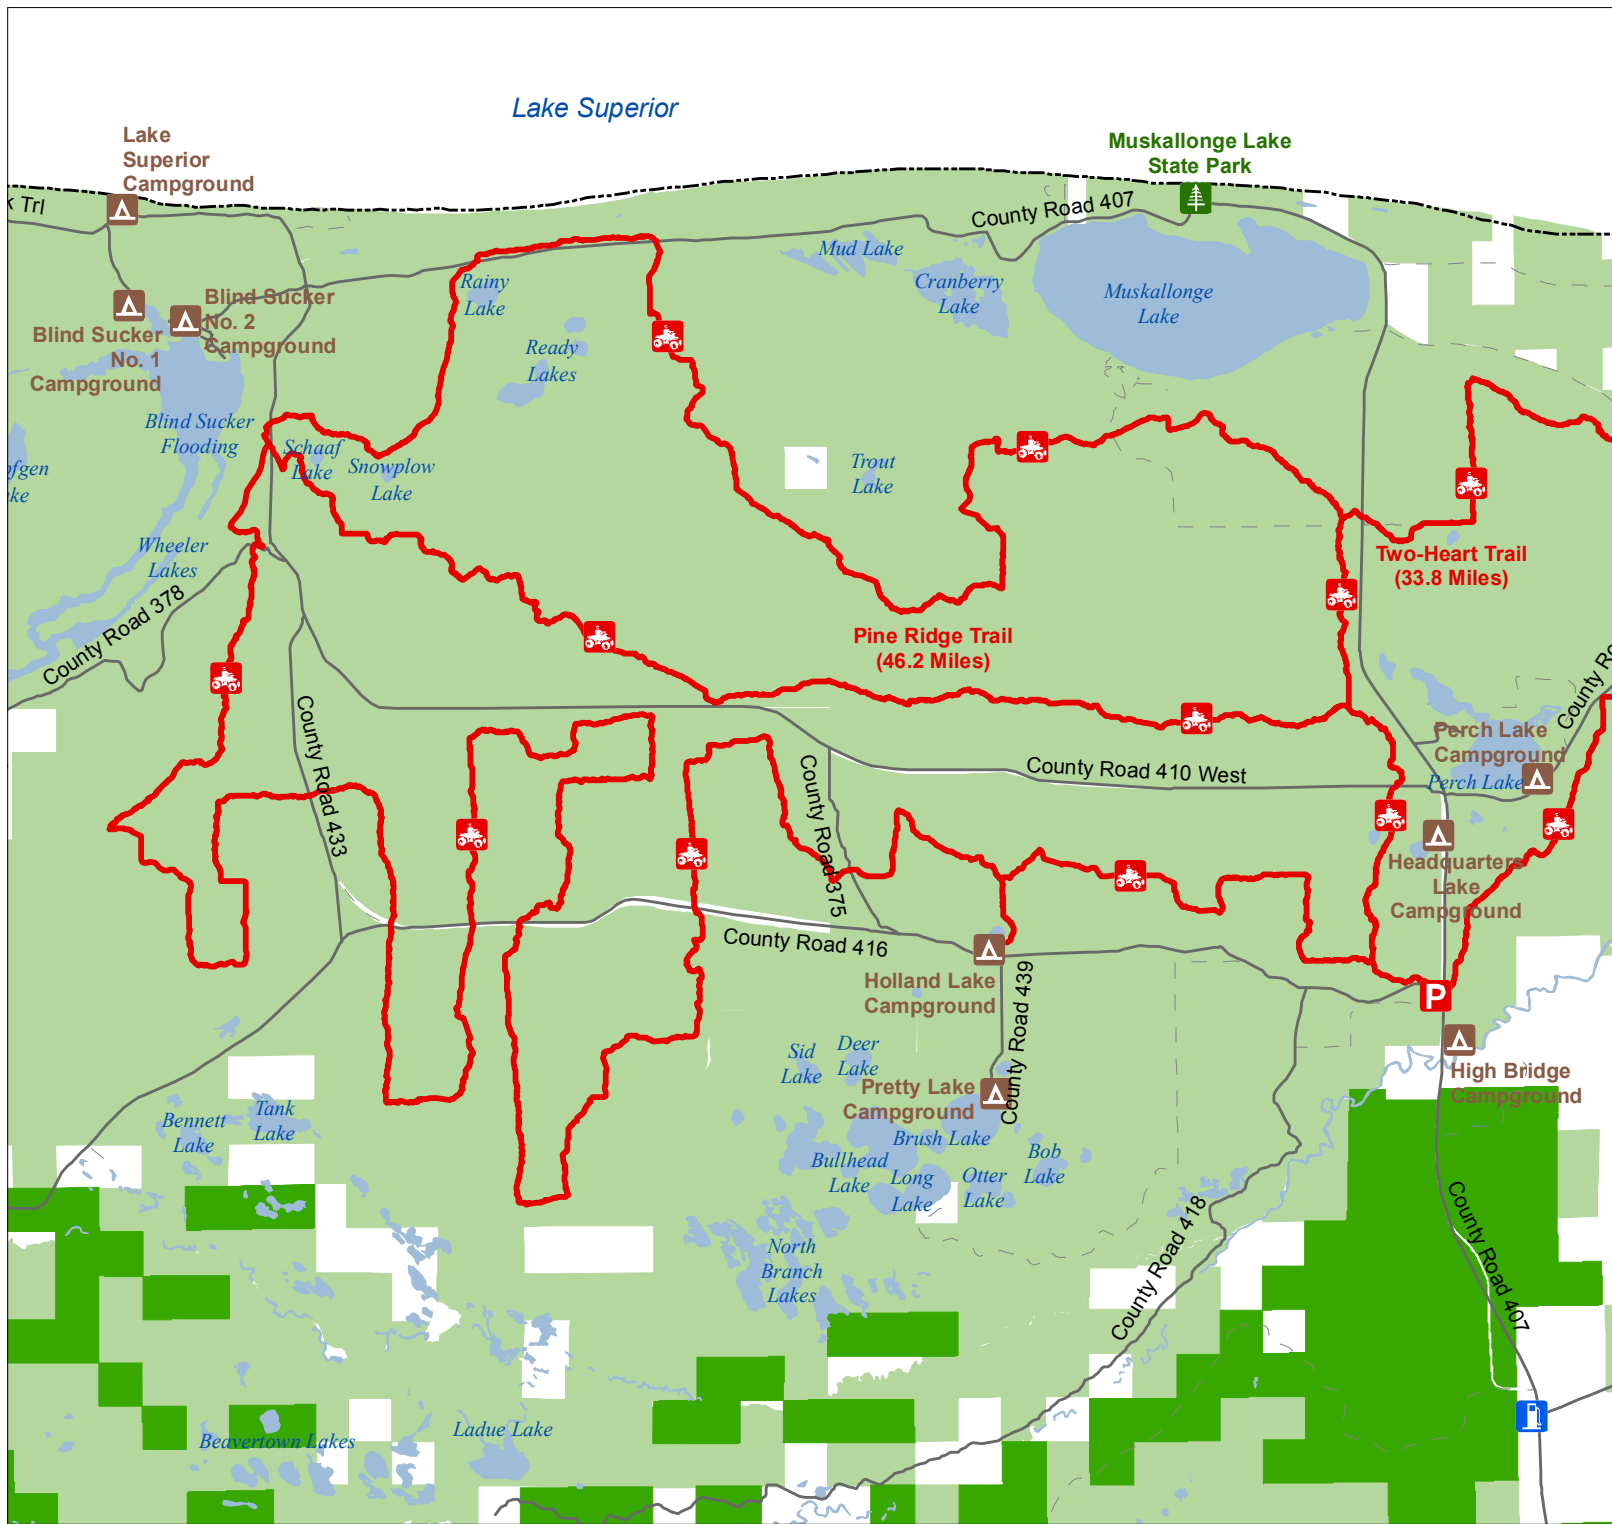

Pine Ridge Trail

Luce County, Michigan

 ATV Trail – ORV's less than 50" in width including off-road motorcycles. (DNR license (ORV sticker) required)

Advisory: Trails and Routes have two-way traffic.

Disclaimer: Trails shown on this map are an approximate representation of the trail system at the time of publication and may not reflect current ground conditions. **STAY ON SIGNED TRAILS ONLY!**

-  Trailhead Parking
-  State Park
-  State Forest Campground
-  Gas Station
-  Highway
-  Paved or Gravel Road
-  Poor Dirt Road
-  Lakes and Rivers
-  State Land
-  Nature Conservancy Lands
-  County Boundaries