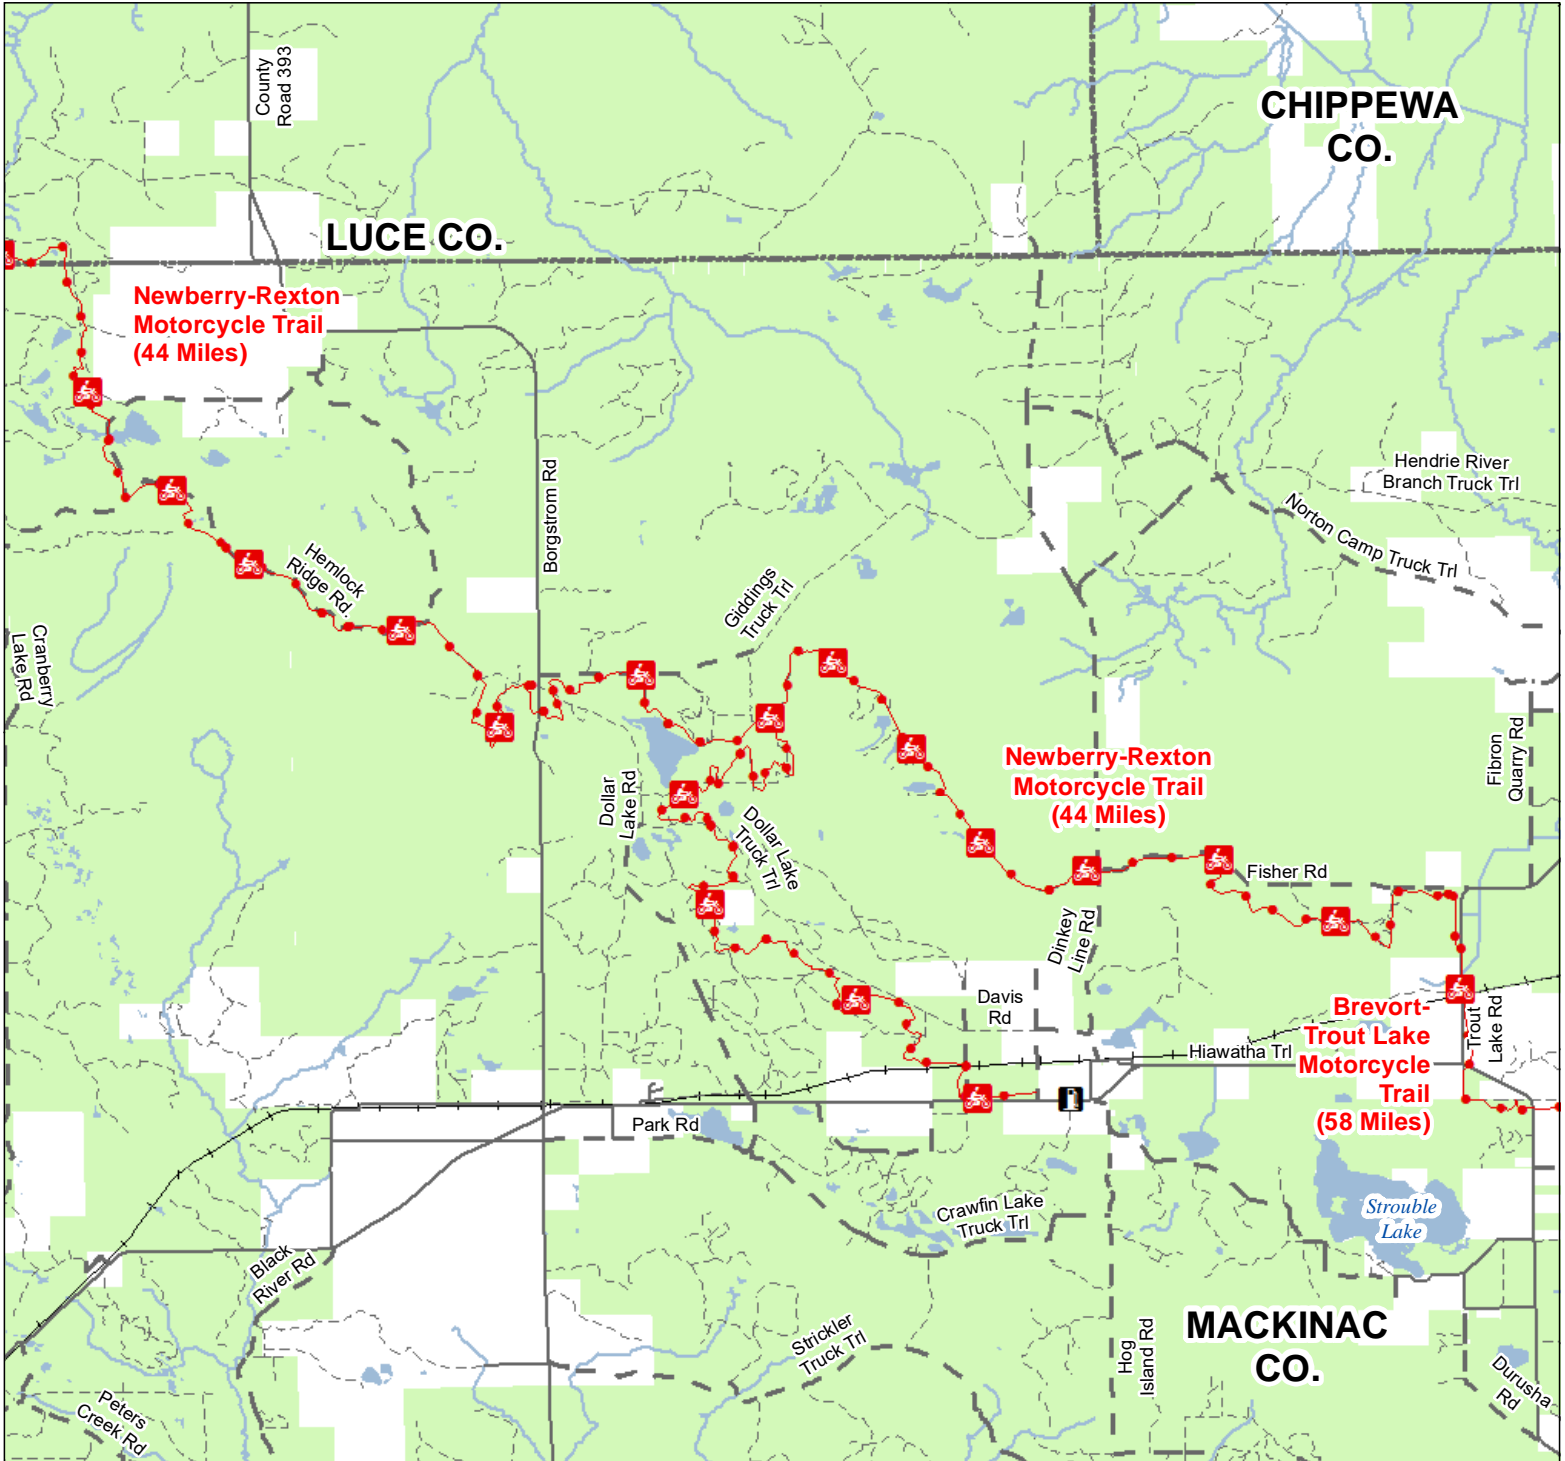

Newberry-Rexton Motorcycle Trail East

Luce & Mackinac Counties, Michigan

ADVISORY: Trails and Routes have two-way traffic.
DISCLAIMER: Trails shown on this map are an approximate representation of the trail system at the time of publication and may not reflect current ground conditions.
STAY ON SIGNED TRAILS ONLY!

- Gas Station
- Motorcycle Trails (DNR License)
- Motorcycle Trail – Motorcycles Only. ORV license and trail permit required.
- Paved Road
- Gravel Road
- Poor Dirt Road
- Railroads
- Perennial River
- Lakes and Rivers
- State Forest Land
- County Boundary