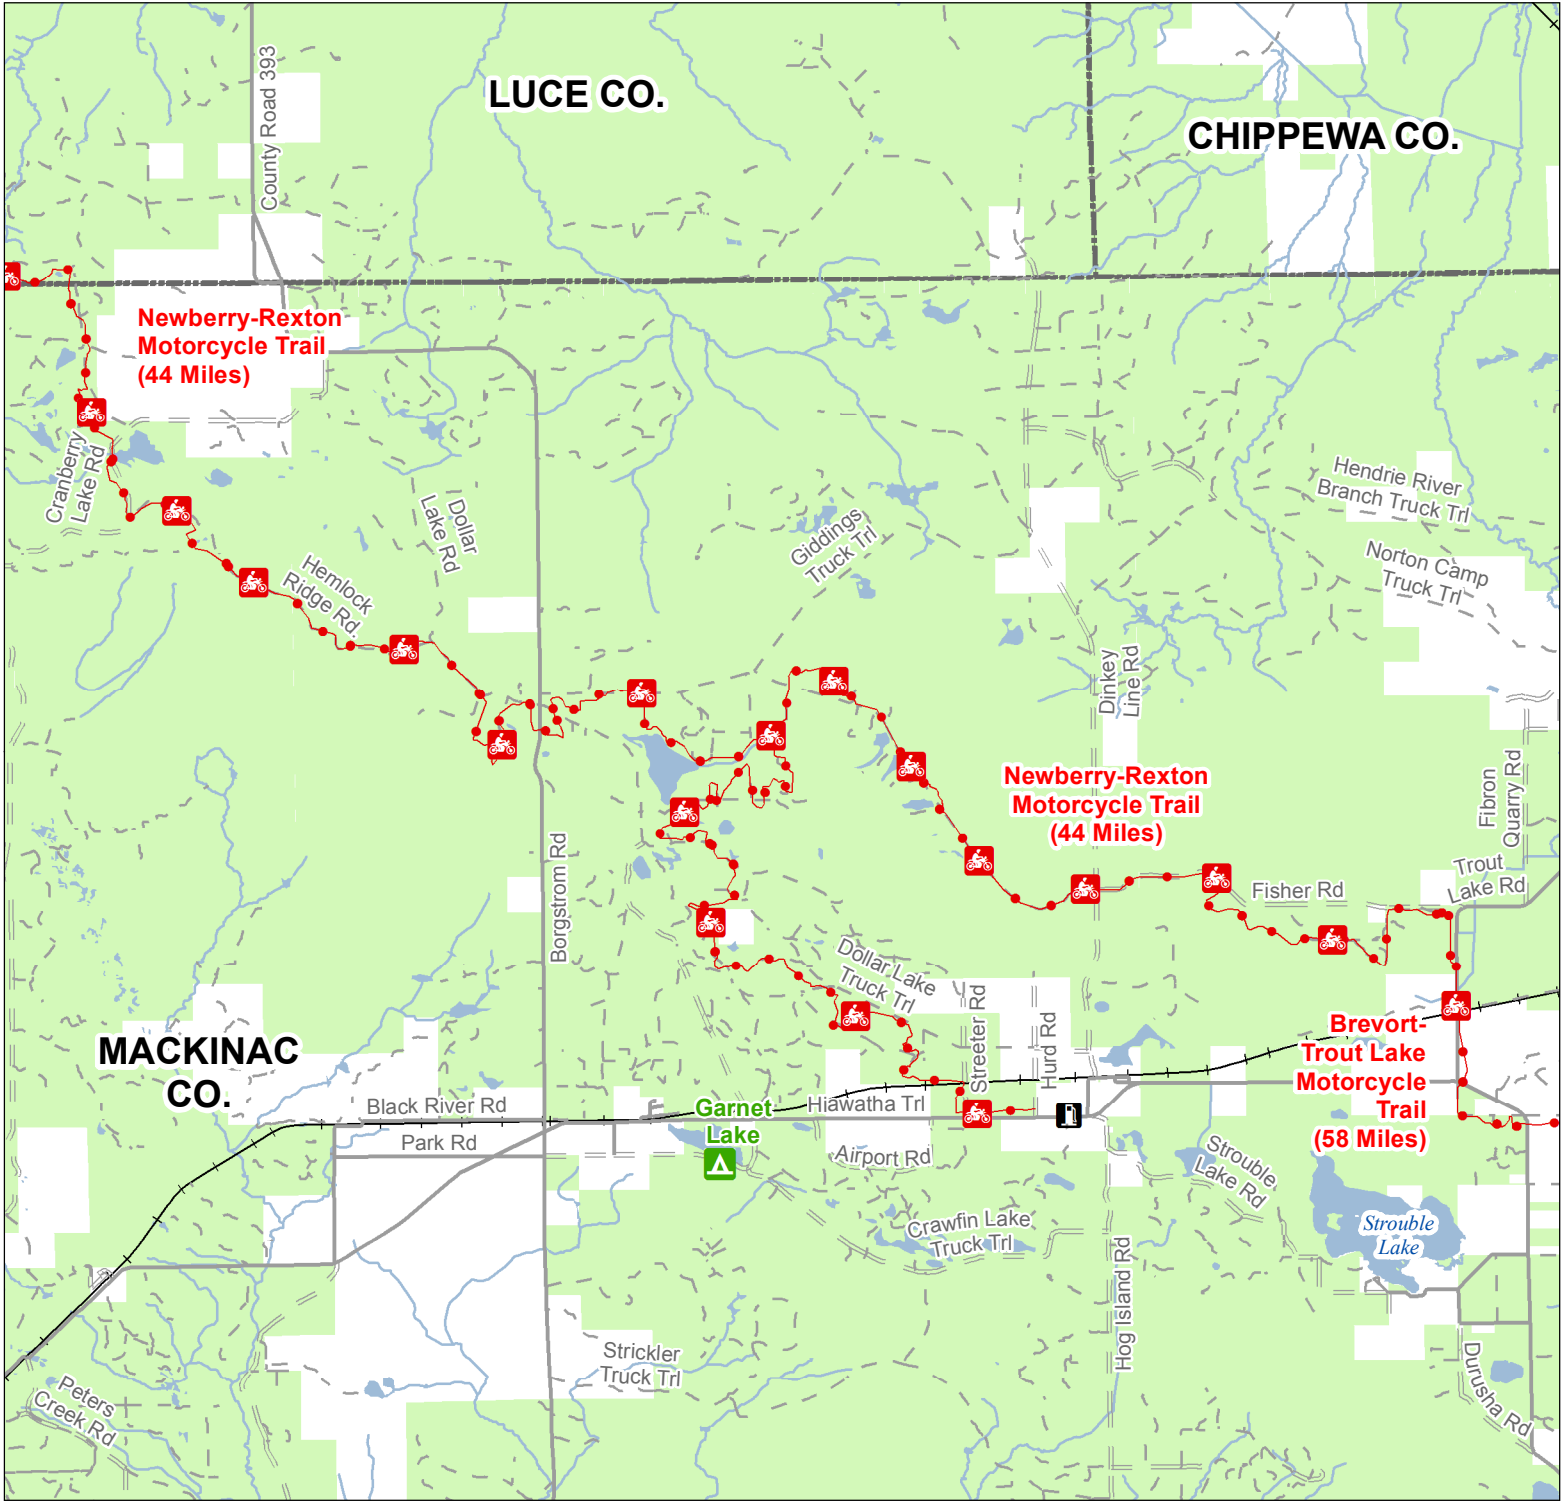

# Newberry-Rexton Motorcycle Trail East

## Luce & Mackinac Counties, Michigan

ADVISORY: Trails and Routes have two-way traffic.  
 DISCLAIMER: Trails shown on this map are an approximate representation of the trail system at the time of publication and may not reflect current ground conditions.  
**STAY ON SIGNED TRAILS ONLY!**

- State Forest Campground
- Gas Station
- Motorcycle Trails (DNR License)
- Motorcycle Trail – Motorcycles Only. ORV license and trail permit required.
- Paved Road
- Gravel Road
- Poor Dirt Road
- Railroad
- Lakes and Rivers
- State Forest Land
- County Boundary