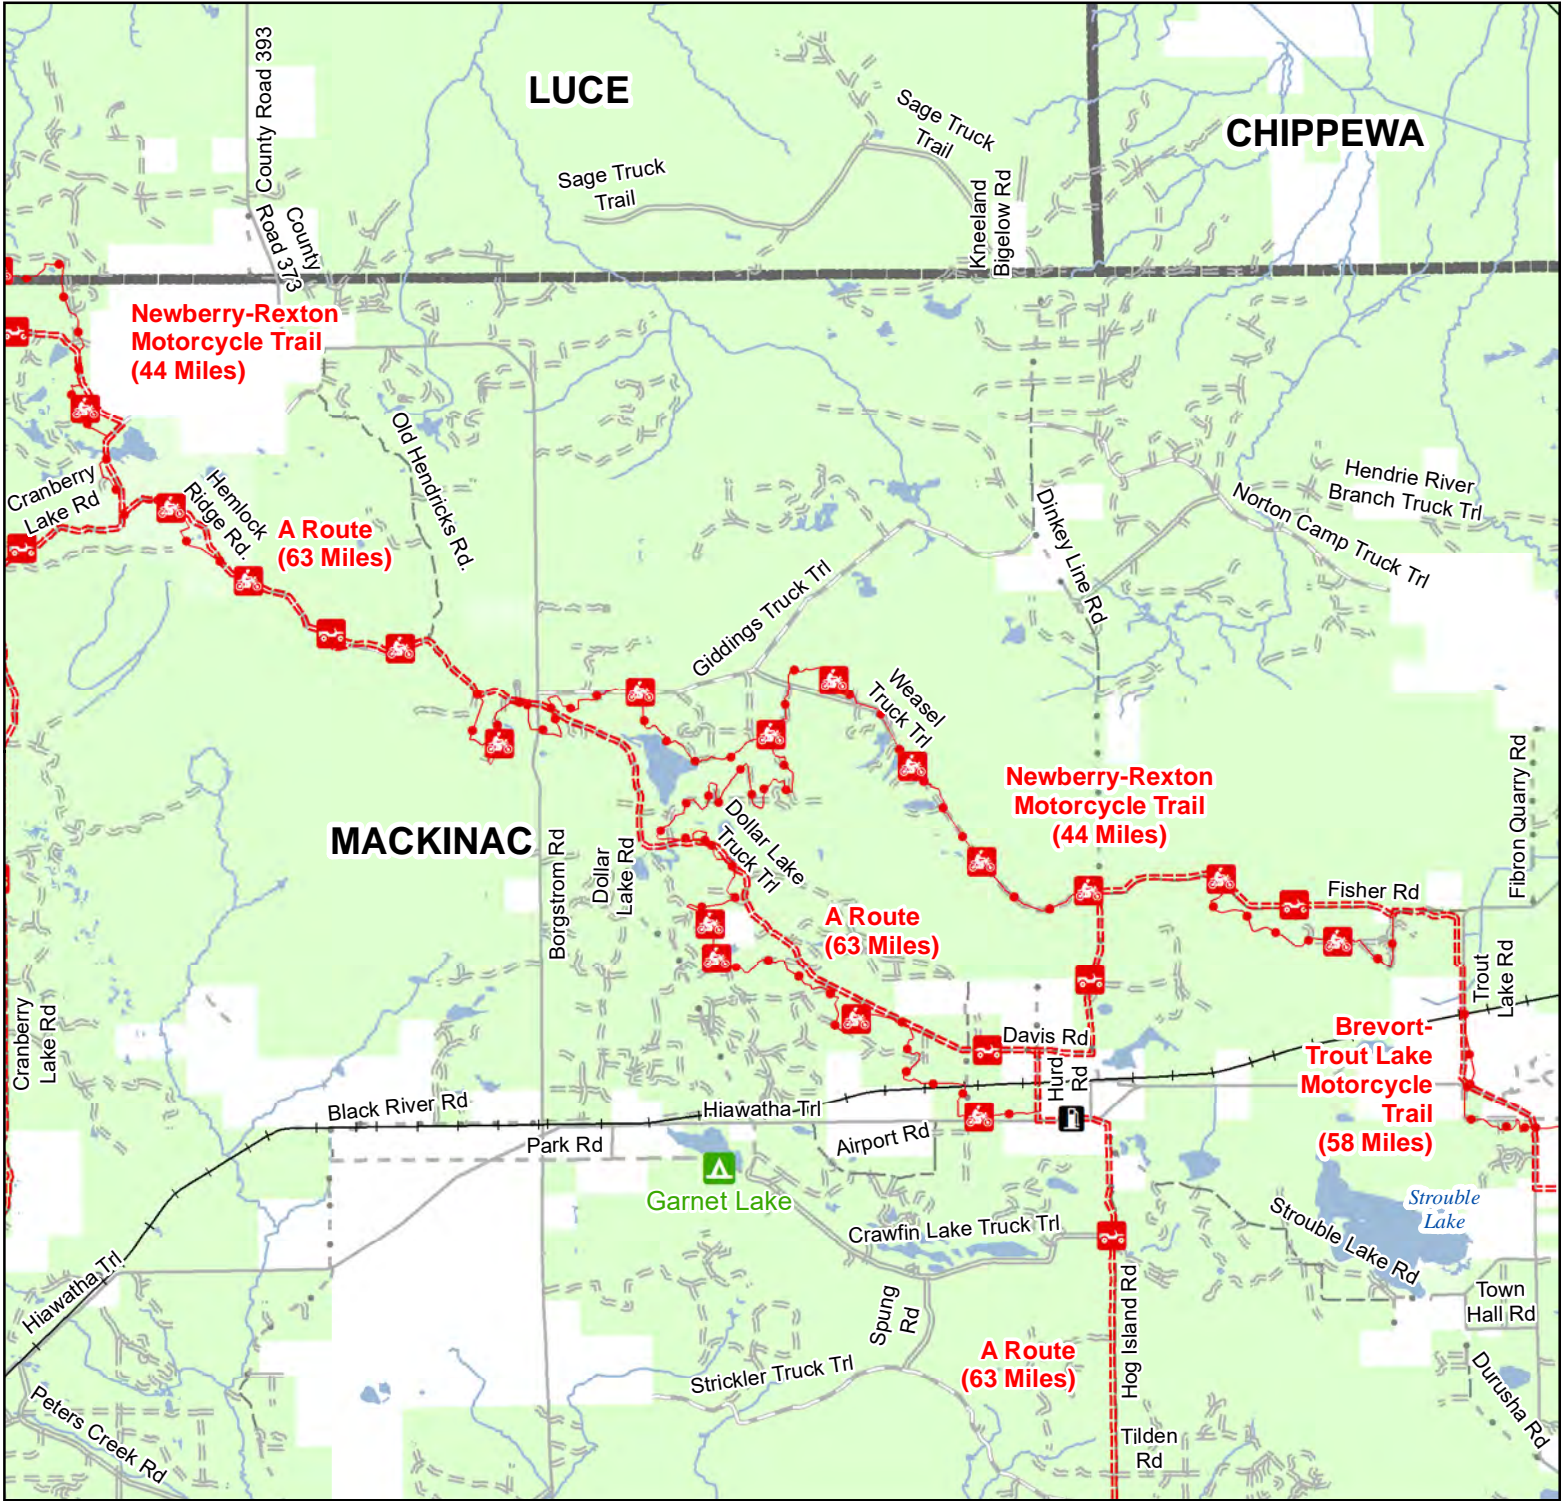

Newberry-Rexton Motorcycle Trail East

Luce & Mackinac Counties, Michigan

ADVISORY: Trails and Route have two-way traffic. STAY ON SIGNED TRAILS ONLY!
DISCLAIMER: Trails shown on this map are an approximate representation of the trail system at the time of publication and may not reflect current ground conditions.

- State Forest Campground
- Gas Station
- ORV Route
- Motorcycle Trail (DNR License)
- Motorcycle Trail – Motorcycles Only. ORV license and trail permit required.

- ORV Route – ORVs of all sizes including off-road motorcycles. ORV license and trail permit required unless licensed by the Secretary of State.
- Railroad
- DNR - Primary Forest Road
- DNR - Secondary Forest Road
- DNR - Forest Access Route
- Federal / State / County - Paved Road

- Federal / State - Dirt/Gravel Road
- County - Gravel Road
- County - Dirt Road (Seasonal)
- Lakes and Rivers
- State Forest Land
- County Boundary