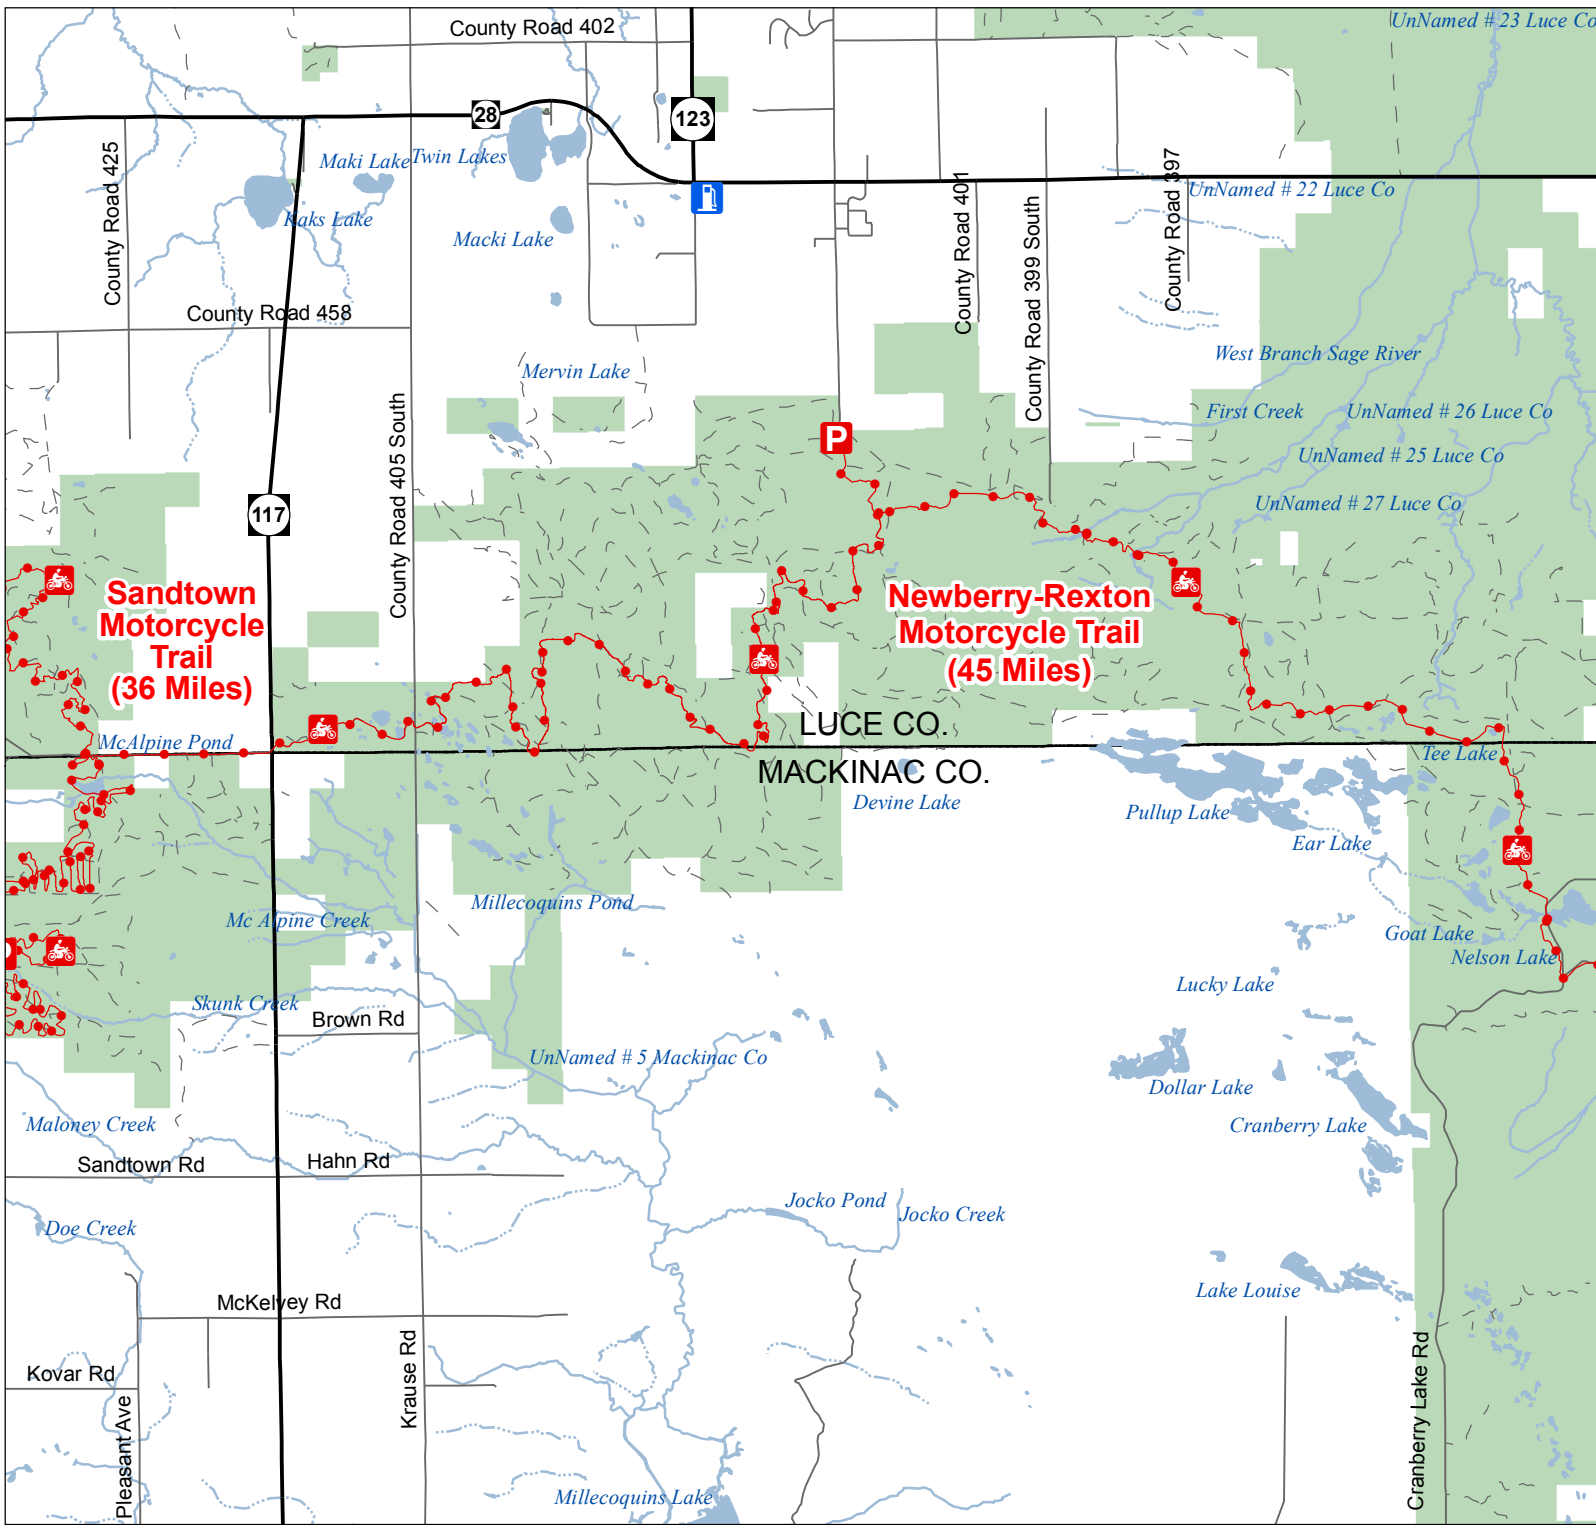

Newberry-Rexton Motorcycle Trail West

Luce & Mackinac Counties, Michigan

Motorcycle Trail – Motorcycles Only. ORV license and trail permit required.

- Trailhead Parking
- Gas Station
- Highway
- Paved or Gravel Road
- Poor Dirt Road
- Lakes and Rivers
- State Forest
- County Boundaries

Advisory: Routes have two-way traffic.

Disclaimer: Trails shown on this map are an approximate representation of the trail system at the time of publication and may not reflect current ground conditions. **STAY ON SIGNED TRAILS ONLY!**