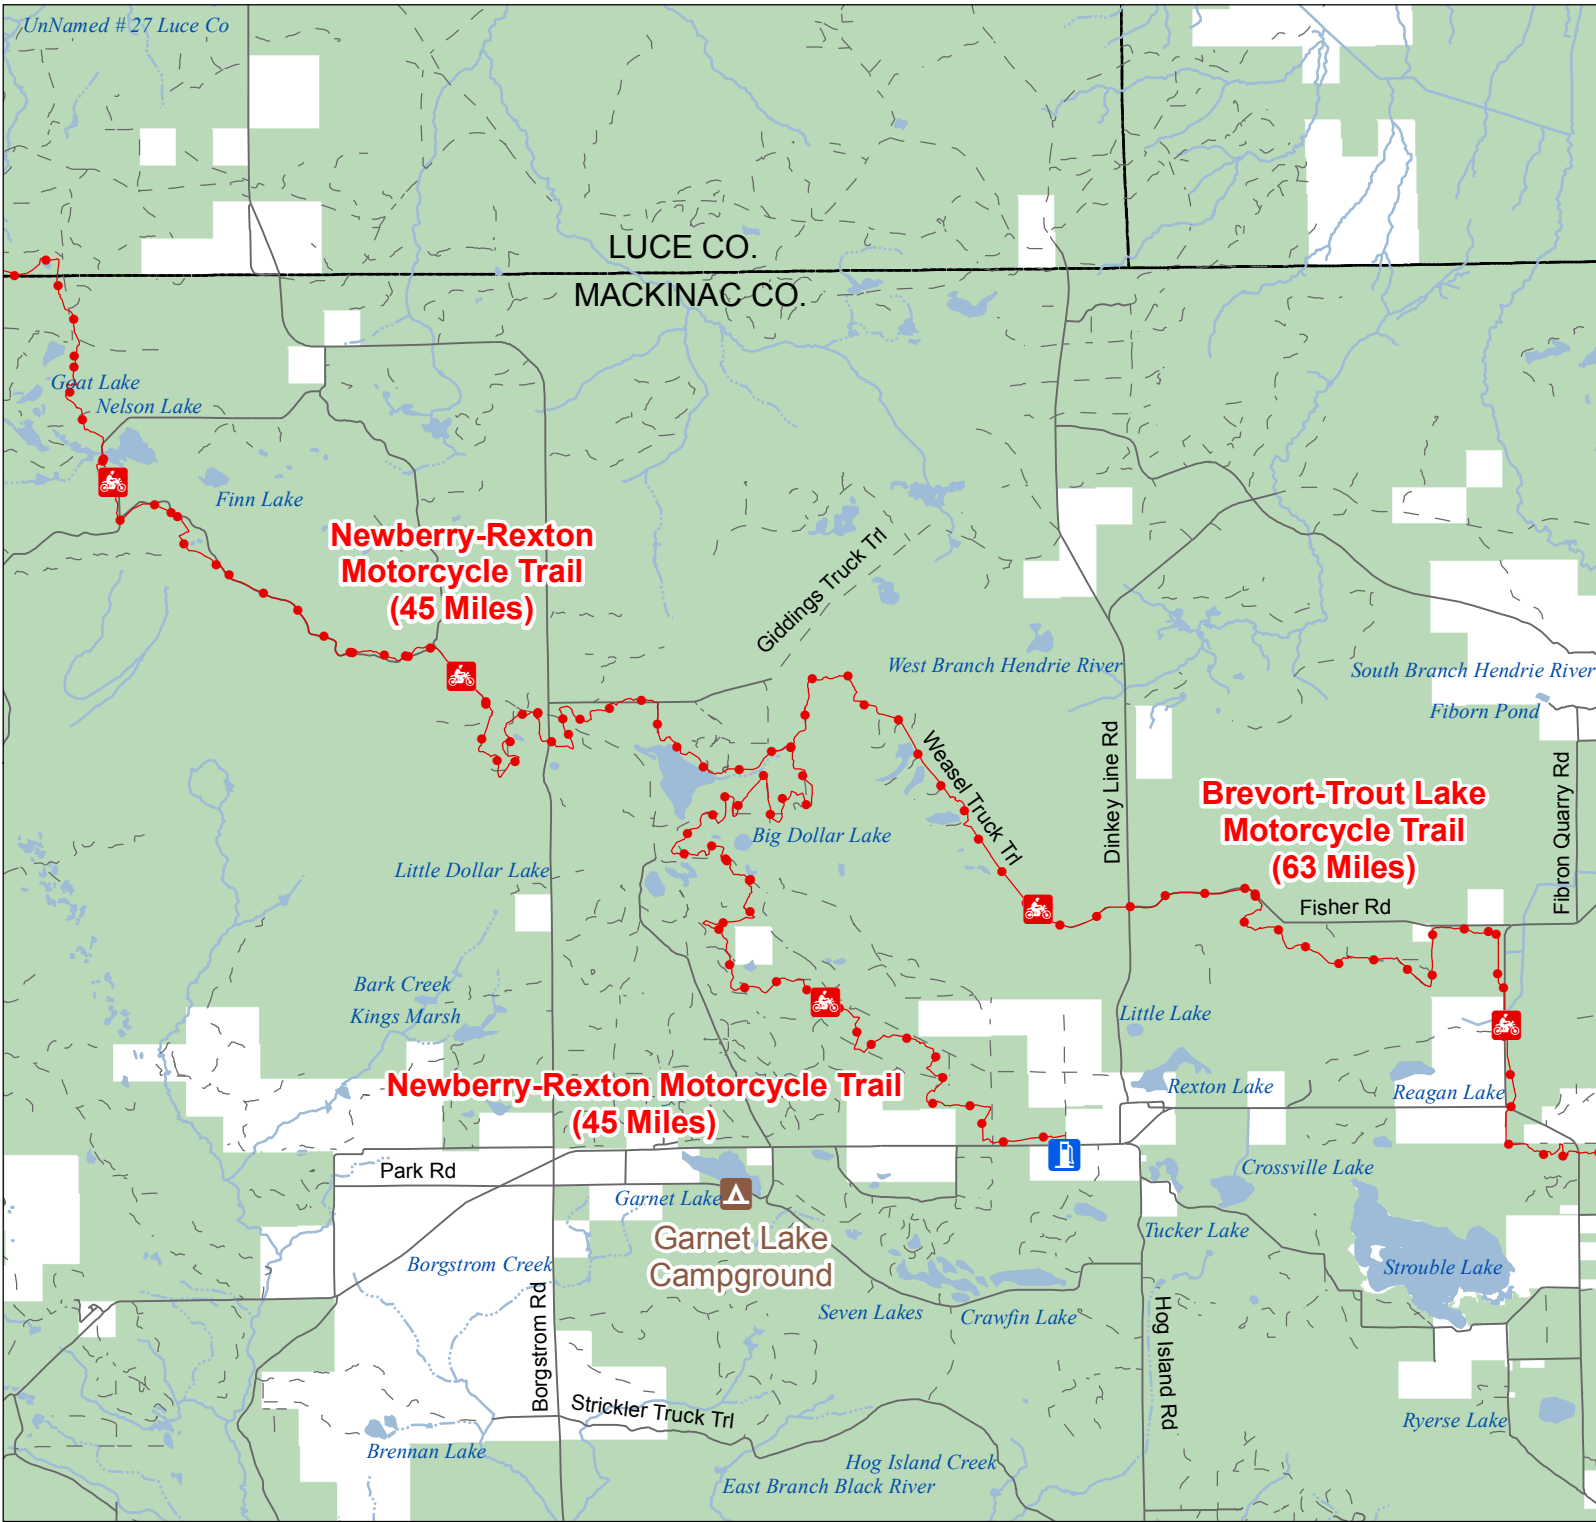

# Newberry-Rexton Motorcycle Trail East

Luce & Mackinac Counties, Michigan

Motorcycle Trail – Motorcycles Only. ORV license and trail permit required.

- State Forest Campground
- Gas Station
- Highway
- Paved or Gravel Road
- Poor Dirt Road
- Lakes and Rivers
- State Forest
- County Boundaries

Advisory: Routes have two-way traffic.

Disclaimer: Trails shown on this map are an approximate representation of the trail system at the time of publication and may not reflect current ground conditions. **STAY ON SIGNED TRAILS ONLY!**