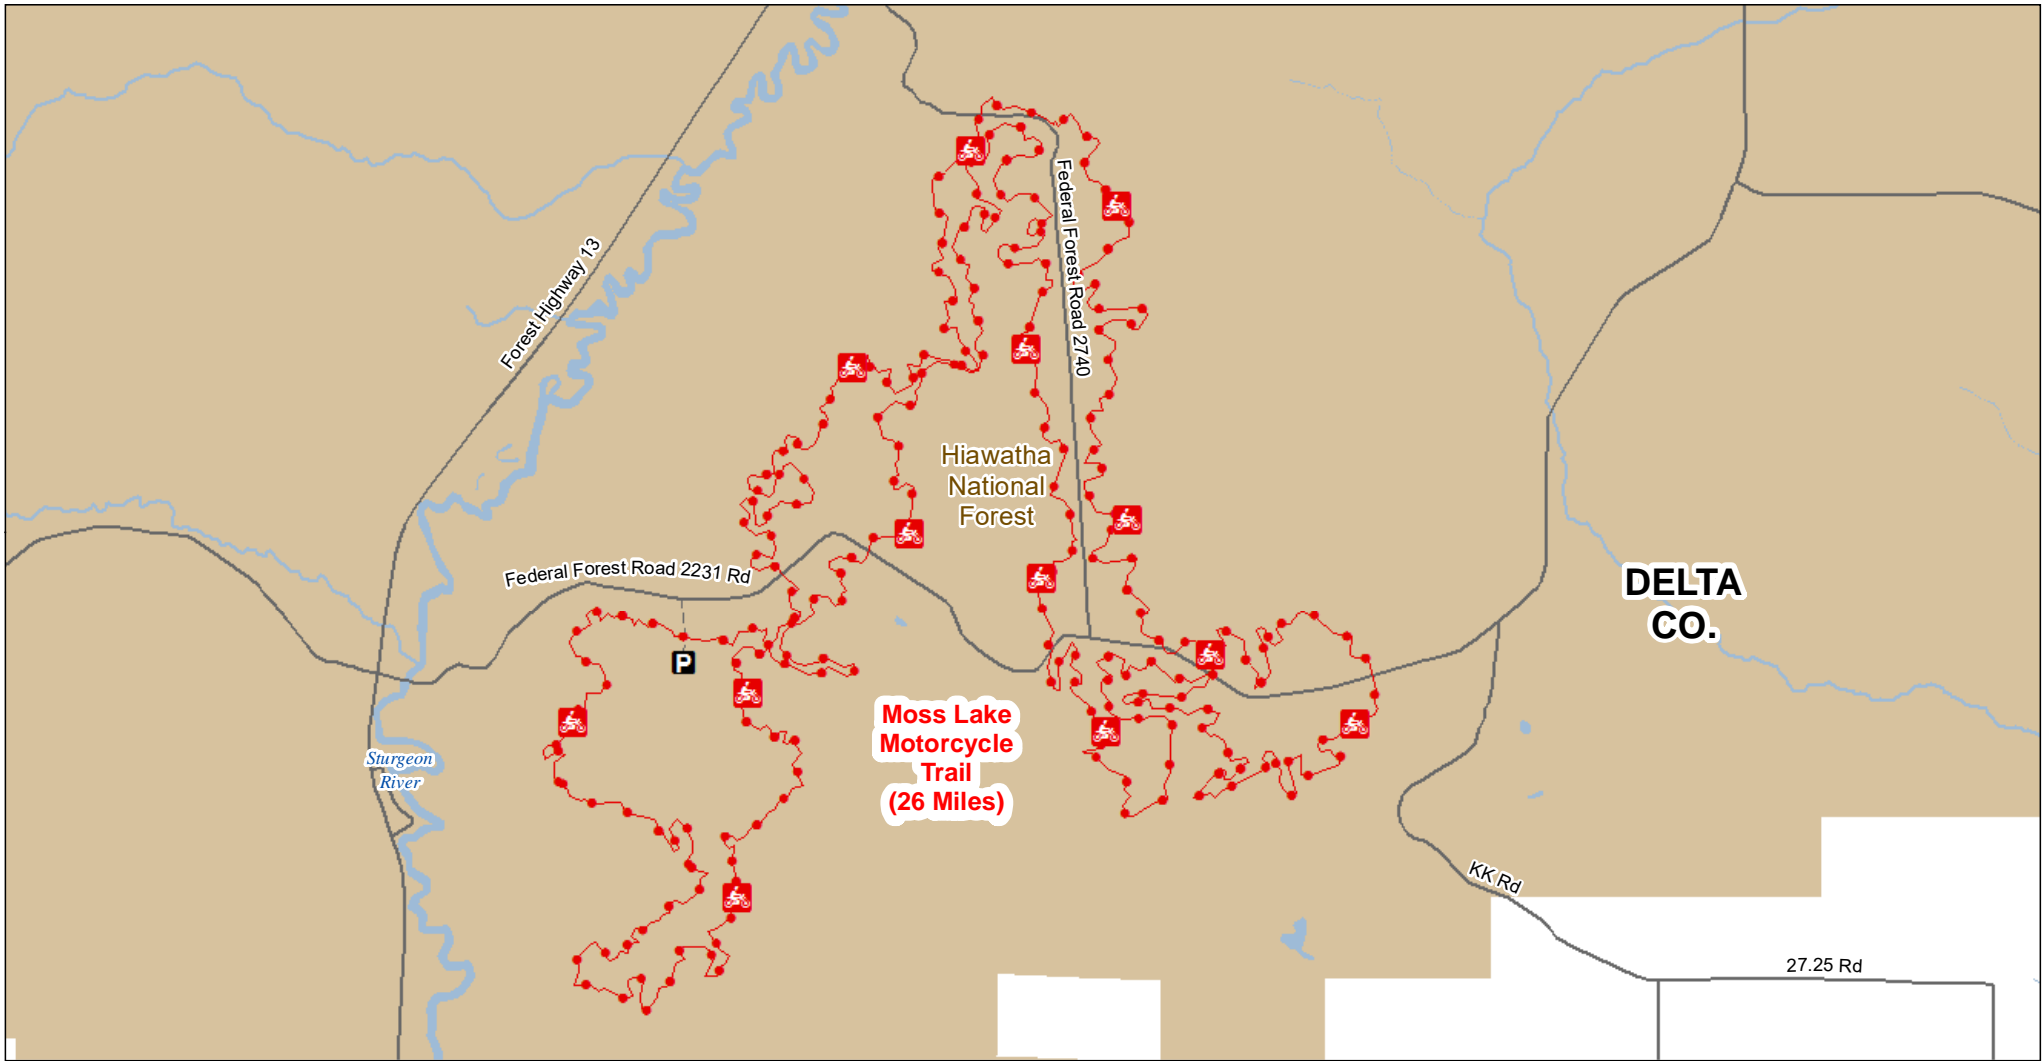

Moss Lake Motorcycle Trail

Delta County, Michigan

ADVISORY: Trails and Routes have two-way traffic.
 DISCLAIMER: Trails shown on this map are an approximate representation of the trail system at the time of publication and may not reflect current ground conditions.
STAY ON SIGNED TRAILS ONLY!

- Parking Lot
- Motorcycle Trails (DNR License)
- Motorcycle Trail – Motorcycles Only. ORV license and trail permit required.
- Paved Road
- Poor Dirt Road
- Intermittent Stream
- Perennial River
- Lakes and Rivers
- Federal Land
- County Boundary