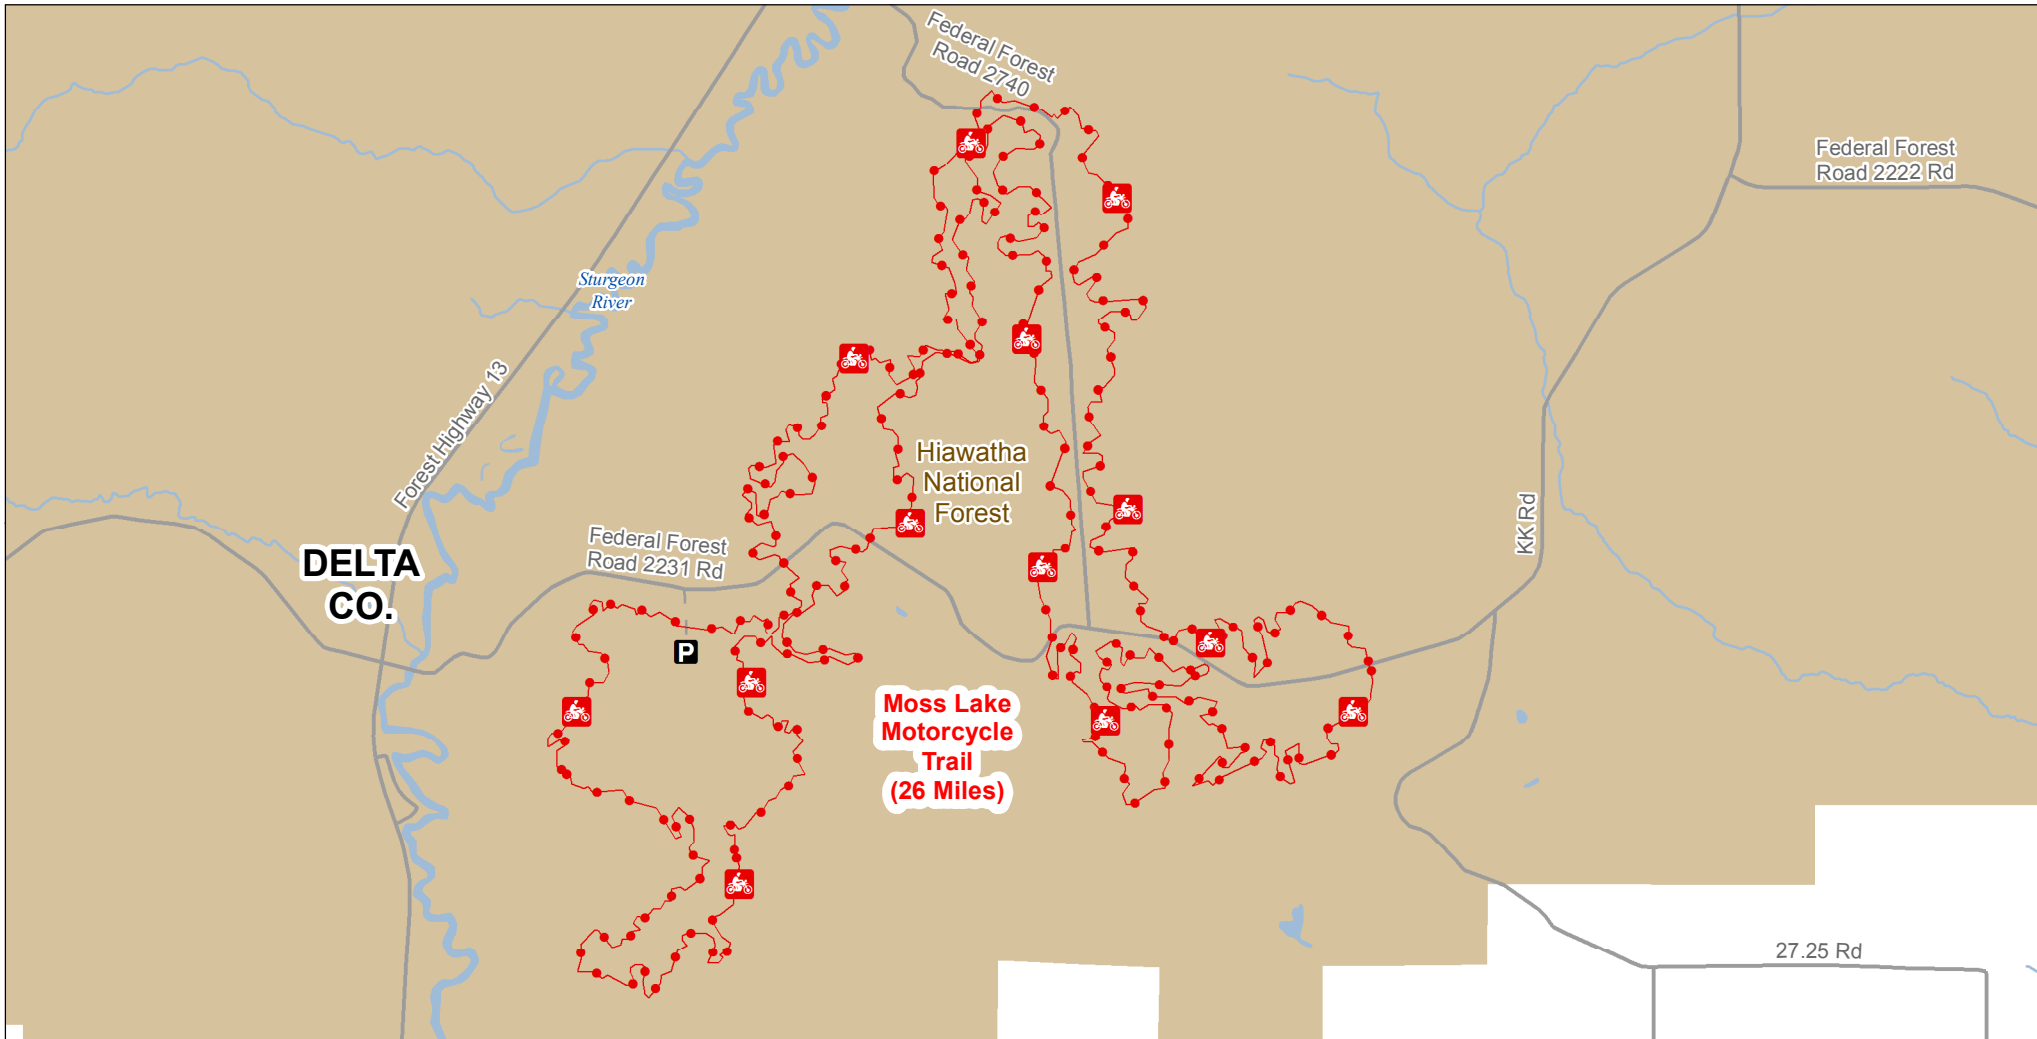

# Moss Lake Motorcycle Trail

Delta County, Michigan

ADVISORY: Trails and Routes have two-way traffic.  
 DISCLAIMER: Trails shown on this map are an approximate representation of the trail system at the time of publication and may not reflect current ground conditions.  
**STAY ON SIGNED TRAILS ONLY!**

- Parking Lot
- Motorcycle Trails (DNR License)
- Motorcycle Trail – Motorcycles Only. ORV license and trail permit required.
- Paved Road
- Poor Dirt Road
- Lakes and Rivers
- Federal Land
- County Boundary

Updated Septmeber 14, 2017