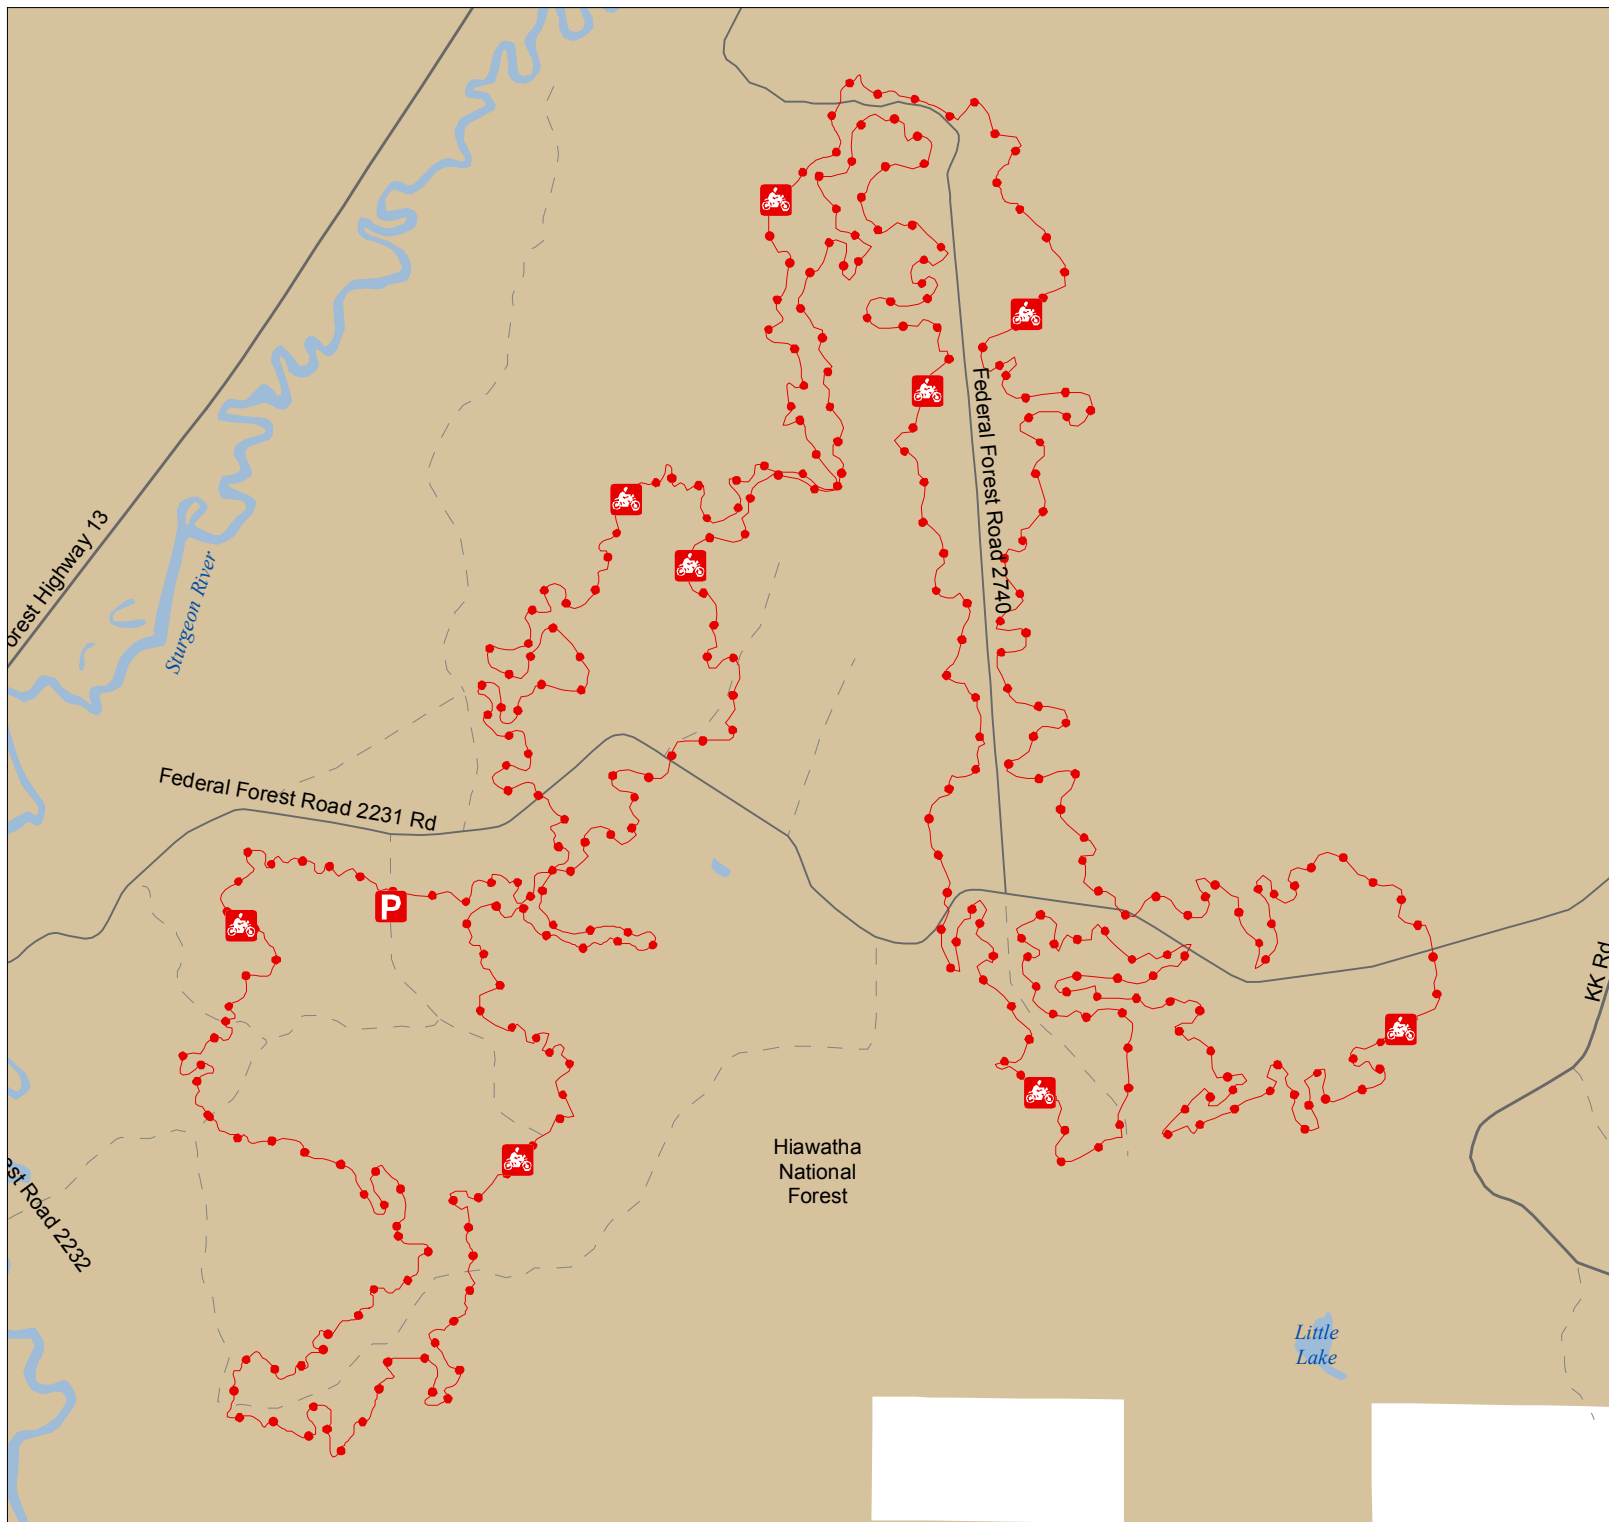

# Moss Lake Motorcycle Trail

Delta County, Michigan

 Motorcycle Trail – Motorcycles only. (DNR license (ORV sticker) required)

**Advisory:** Trails and Routes have two-way traffic.

**Disclaimer:** Trails shown on this map are an approximate representation of the trail system at the time of publication and may not reflect current ground conditions. **STAY ON SIGNED TRAILS ONLY!**

-  Parking Lot/Trailhead
-  Highway
-  Paved or Gravel Road
-  Poor Dirt Road
-  Lakes and Rivers
-  Federal Land
-  County Boundaries