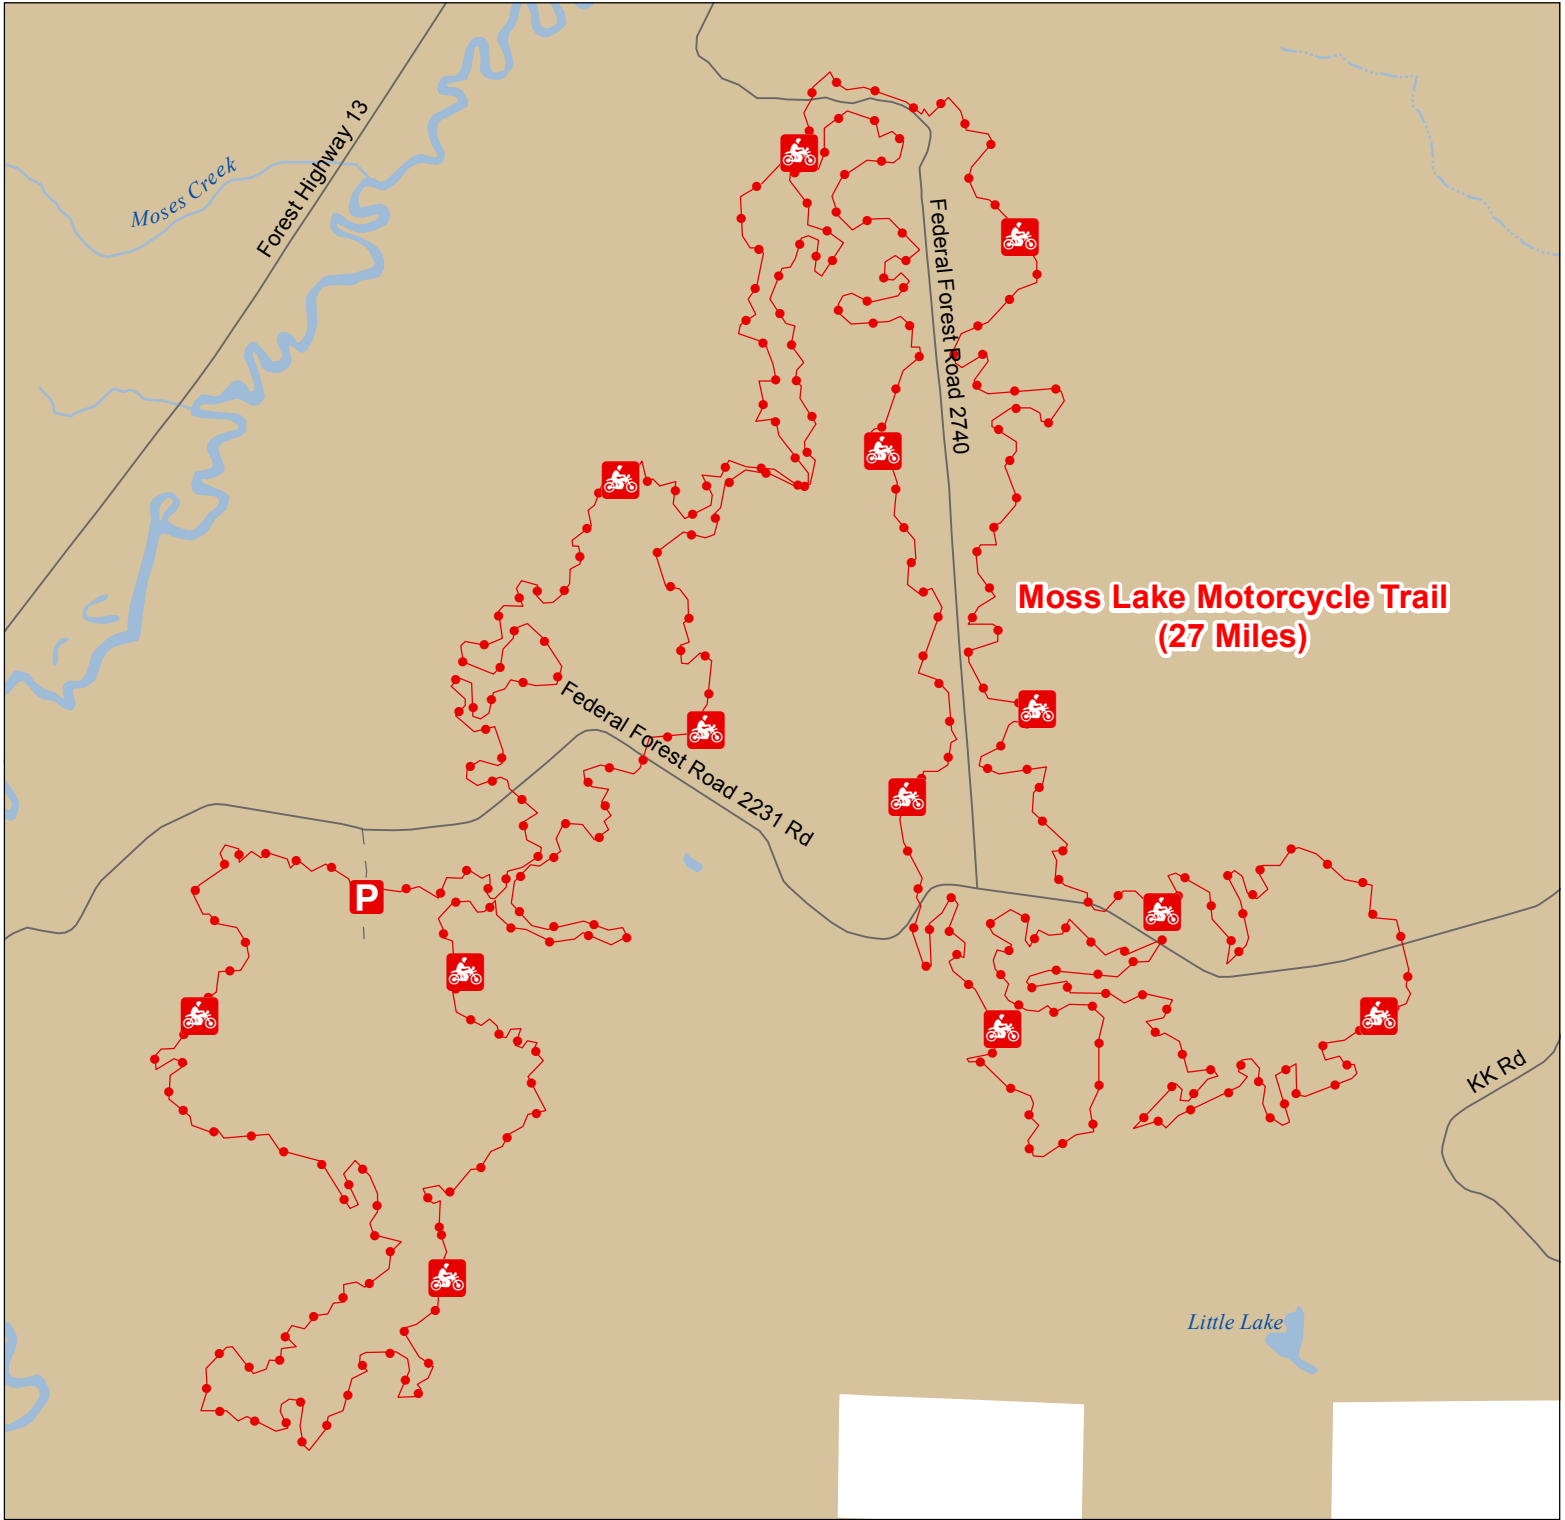

Moss Lake Motorcycle Trail

Delta County, Michigan

**Moss Lake Motorcycle Trail
(27 Miles)**

Motorcycle Trail - Motorcycles only. DNR license and trail permit required.

- P** Parking Lots
- Gravel; Paved
- - Poor Dirt
- Lakes and Rivers
- Federal Lands
- County Boundary

Advisory: Routes have two-way traffic.

Disclaimer: Trails shown on this map are an approximate representation of the trail system at the time of publication and may not reflect current ground conditions.
STAY ON SIGNED TRAILS ONLY!