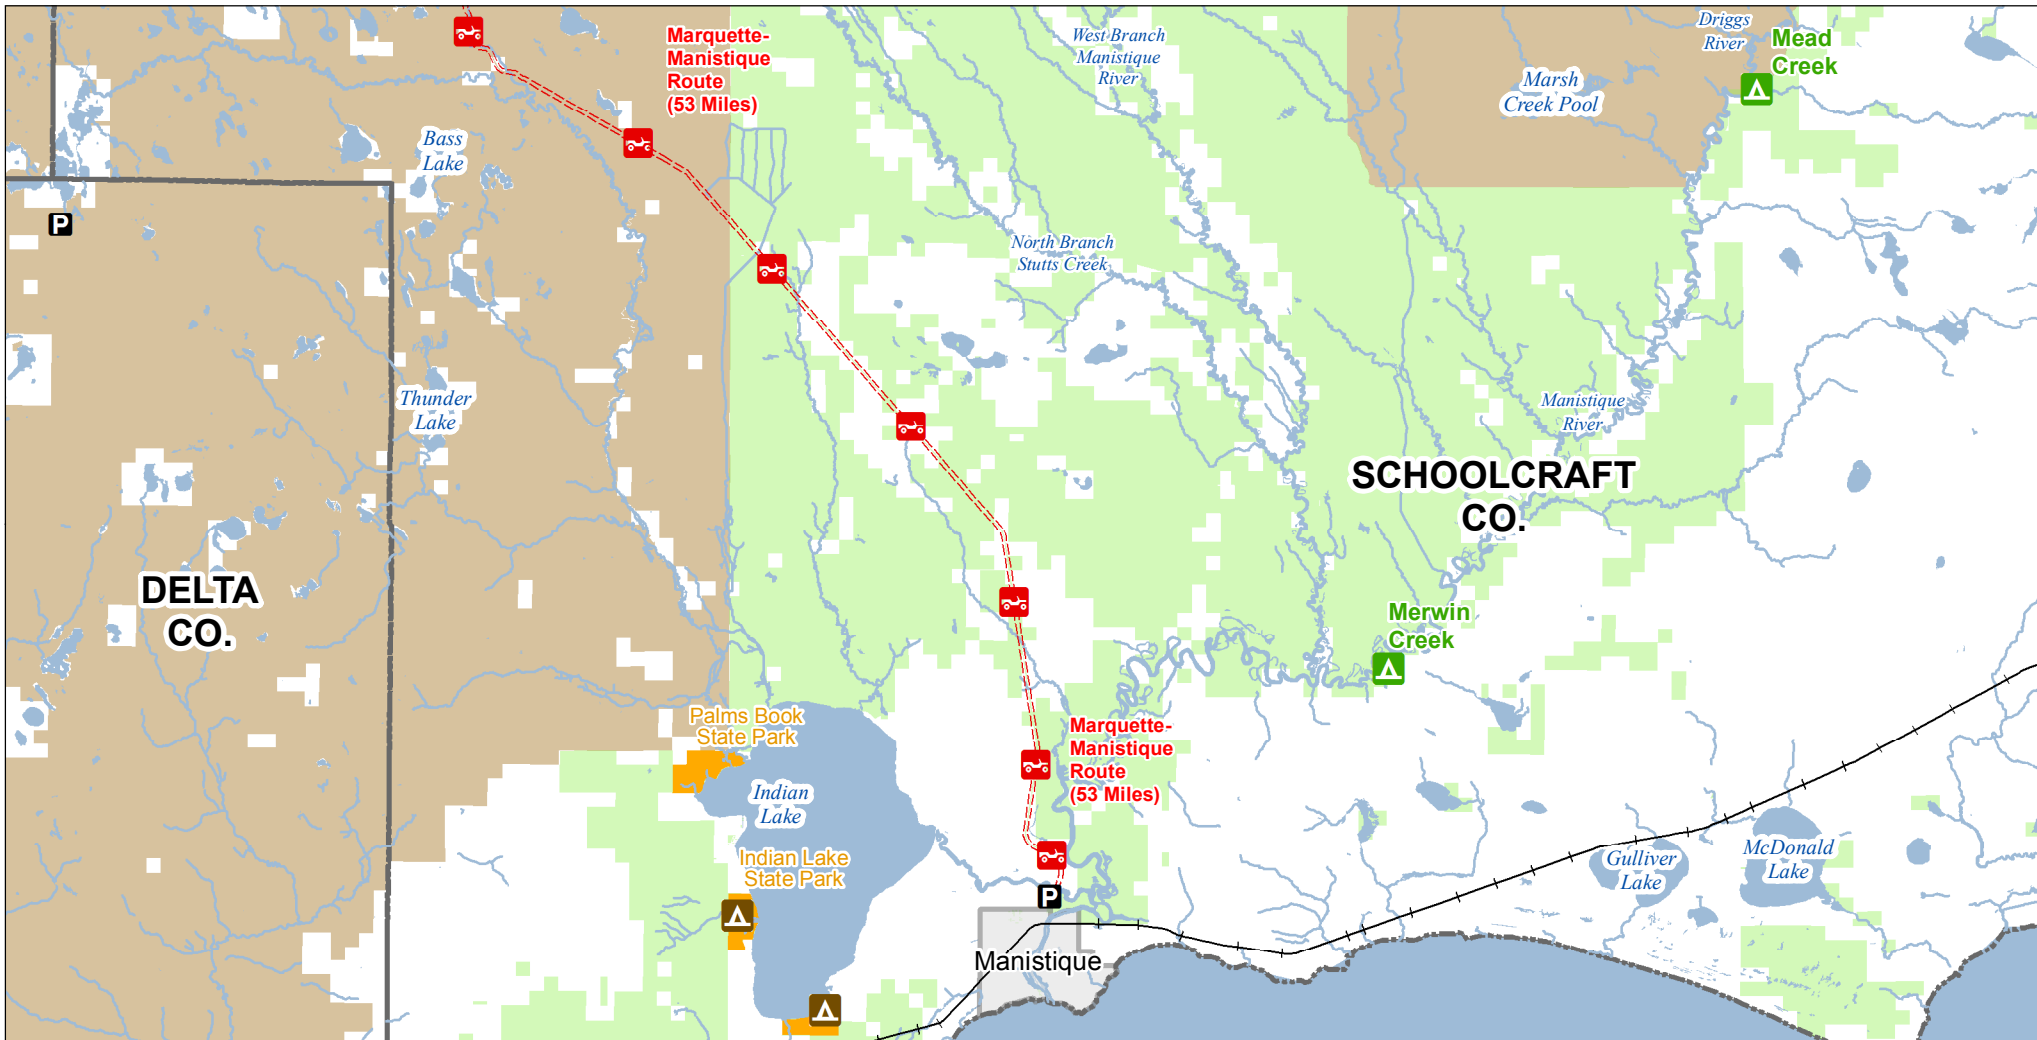

Marquette-Manistique Trail and Route South

Alger and Marquette Counties, Michigan

ADVISORY: Trails and Routes have two-way traffic.
DISCLAIMER: Trails shown on this map are an approximate representation of the trail system at the time of publication and may not reflect current ground conditions.
STAY ON SIGNED TRAILS ONLY!

- State Forest Campground
- State Park Campgrounds
- Parking Lot
- ORV Routes
- ORV Route – ORVs of all sizes including off-road motorcycles. ORV license and trail permit required unless licensed by the Secretary of State.
-
- Railroad
- Lakes and Rivers
- State Park Boundary
- State Forest Land
- Federal Land
- County Boundary