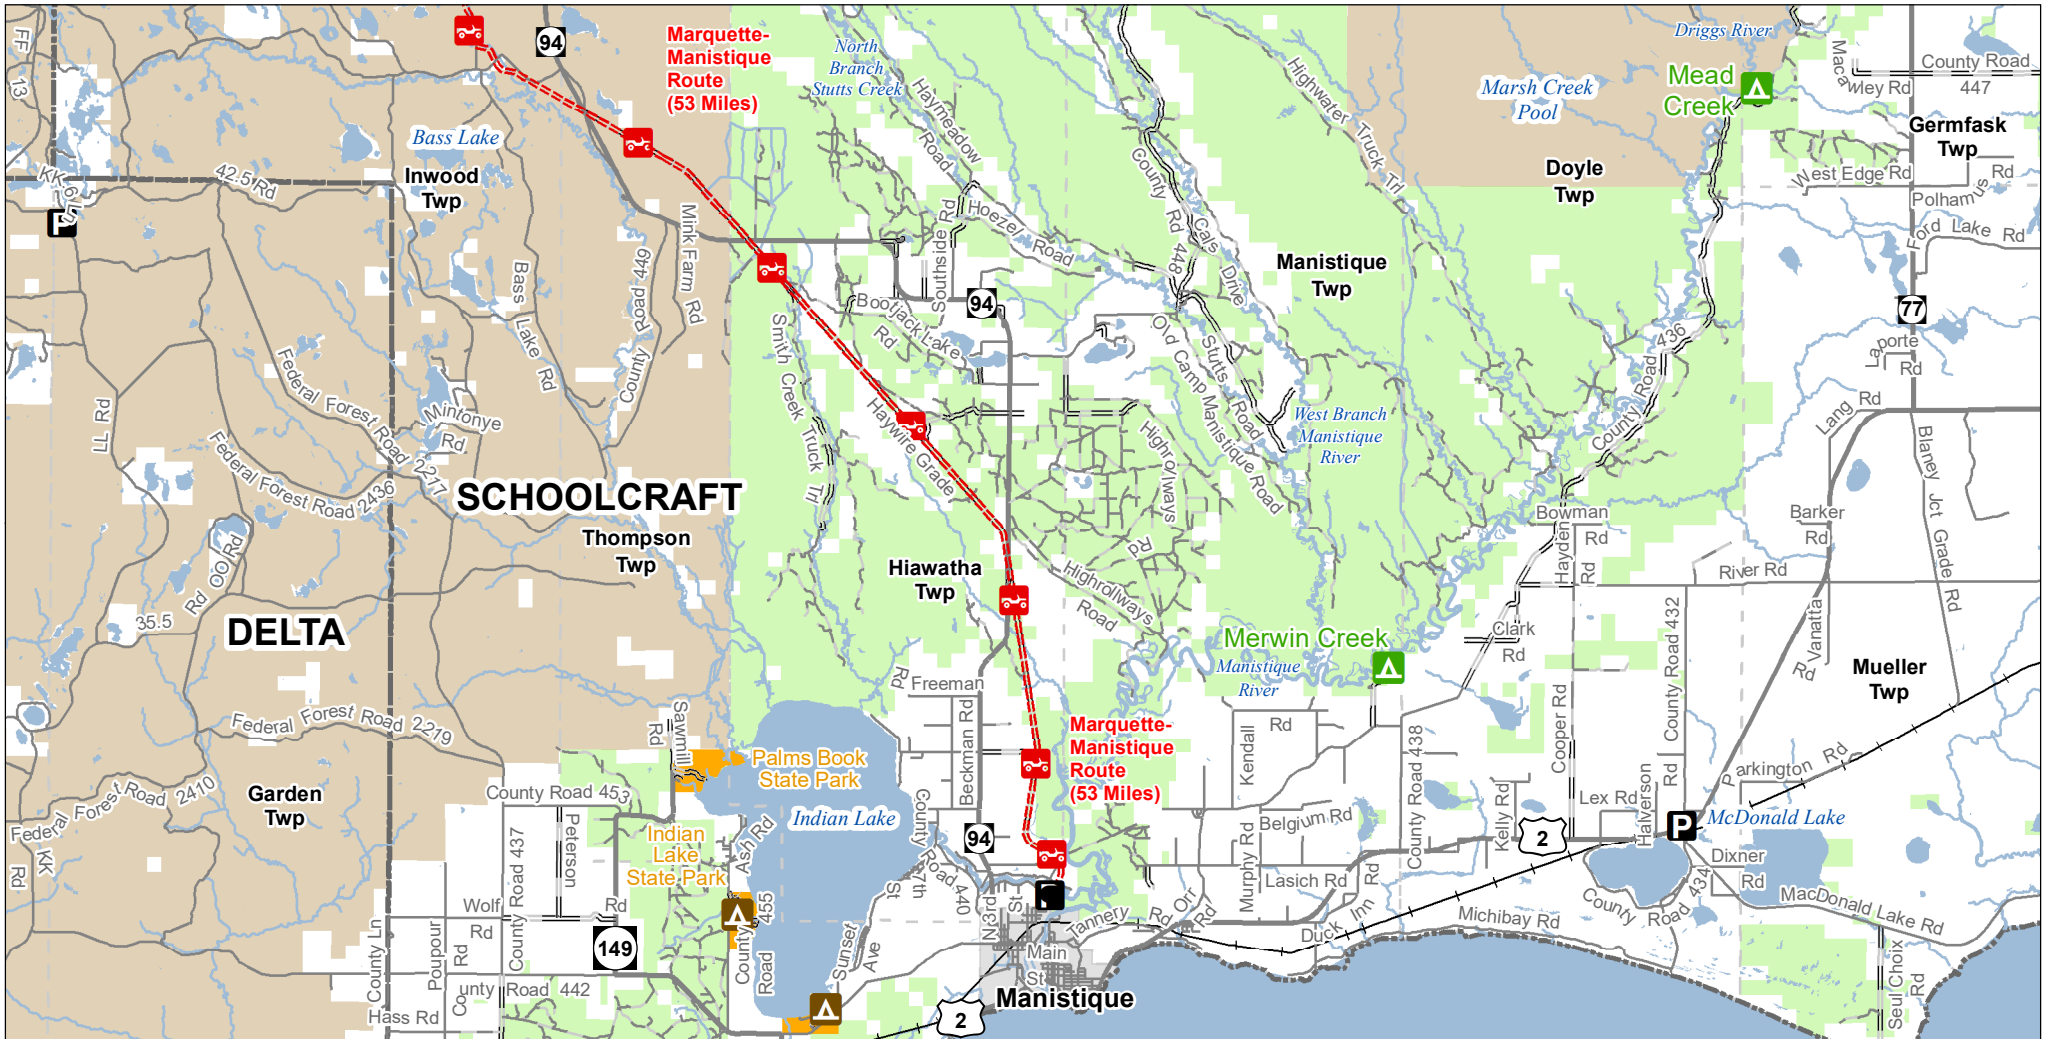

Marquette-Manistique Trail and Route South

Alger, Marquette and Schoolcraft Counties, Michigan

ADVISORY: Trails and Routes have two-way traffic.
DISCLAIMER: Trails shown on this map are an approximate representation of the trail system at the time of publication and may not reflect current ground conditions.
STAY ON SIGNED TRAILS ONLY!

- State Forest Campground
- State Park Campgrounds
- Bridge
- Parking Lot
- ORV Routes
- ORV Route – ORVs of all sizes including off-road motorcycles. ORV license and trail permit required unless licensed by the Secretary of State.
- Highway
- Paved
- Gravel
- Poor dirt
- Railroad
- Lakes and Rivers
- State Park Boundary
- State Forest Land
- Federal Land
- City or Village
- Township
- County Boundary