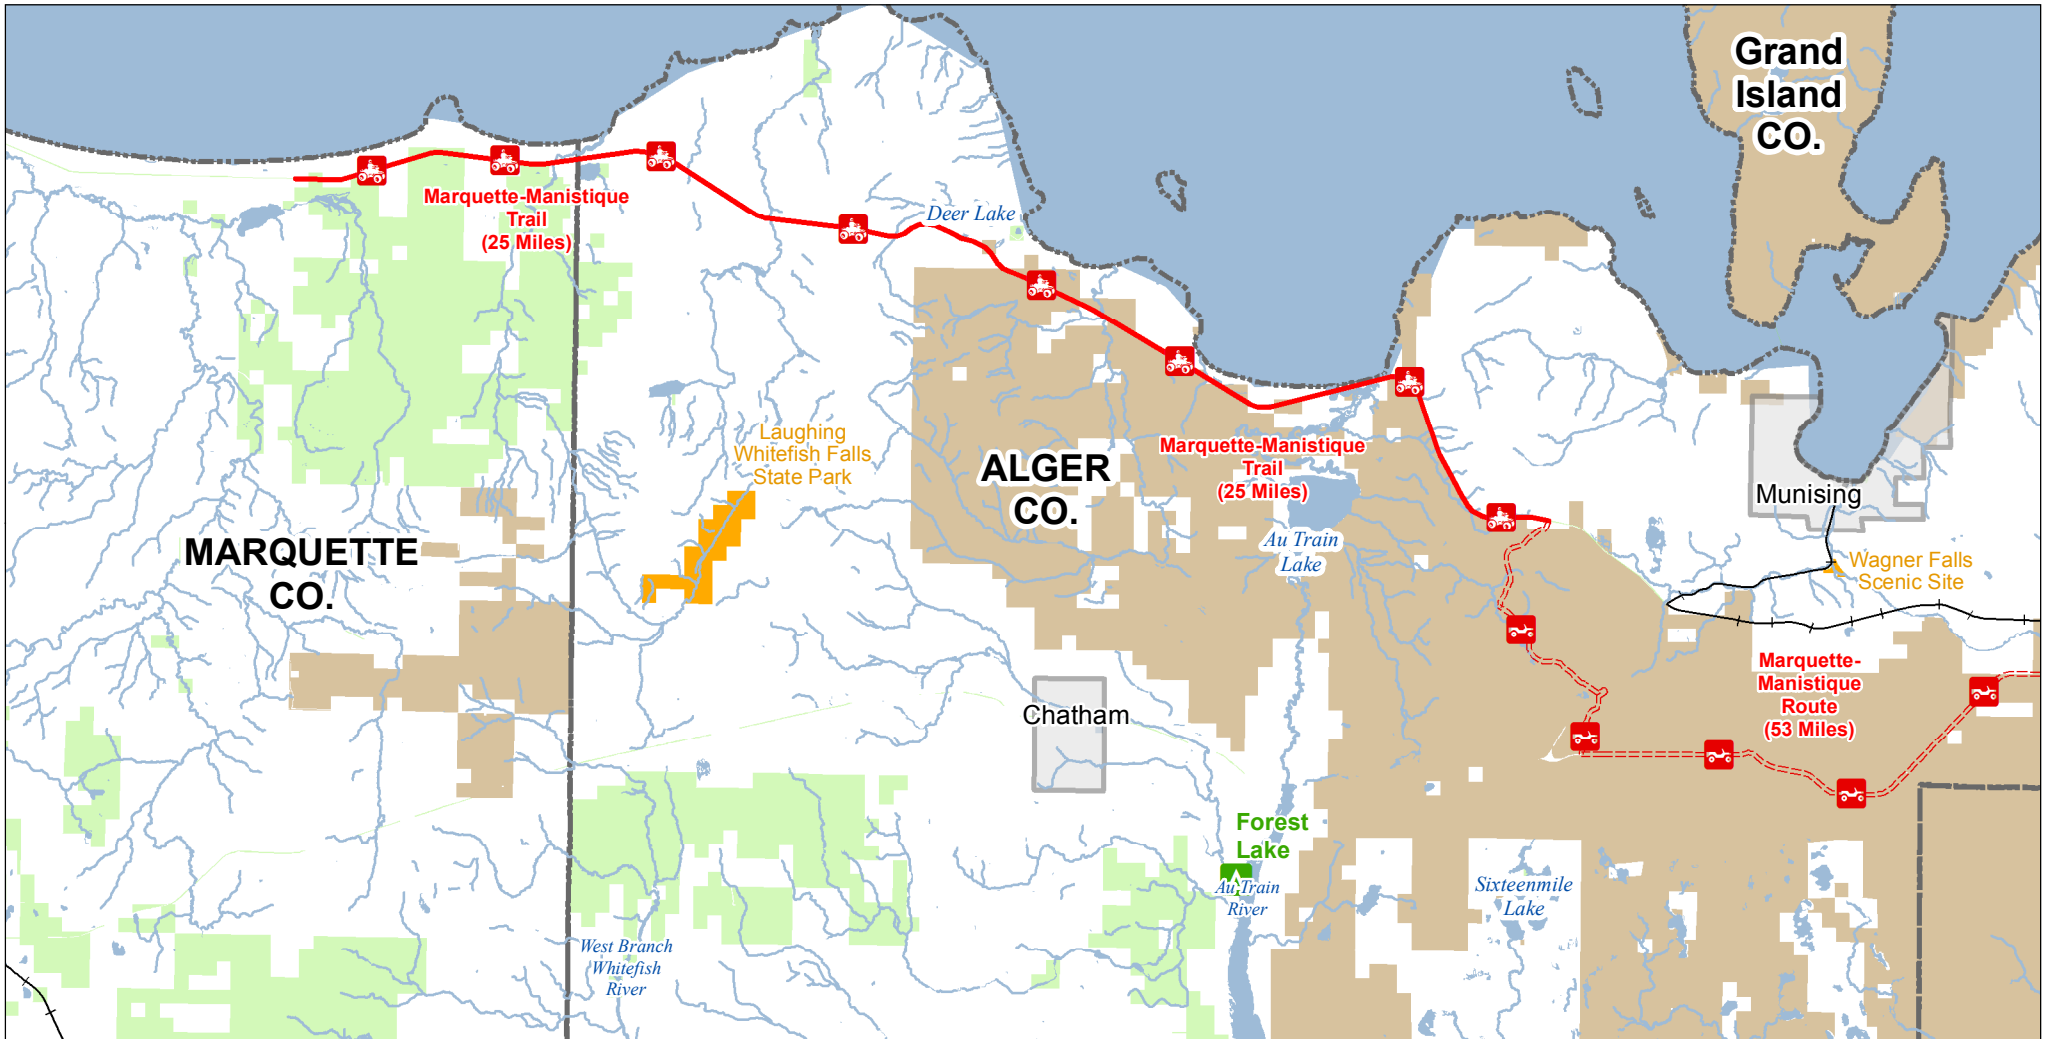

Marquette-Manistique Trail and Route North

Alger and Marquette Counties, Michigan

ADVISORY: Trails and Routes have two-way traffic.
 DISCLAIMER: Trails shown on this map are an approximate representation of the trail system at the time of publication and may not reflect current ground conditions.
STAY ON SIGNED TRAILS ONLY!

- State Forest Campground
- ORV Routes
- ORV Trails
- ORV Route – ORVs of all sizes including off-road motorcycles. ORV license and trail permit required unless licensed by the Secretary of State.
- ORV Trail – ORVs 50 inches in width or less including off-road motorcycles. ORV license and trail permit required.
- Railroad
- Lakes and Rivers
- State Park Boundary
- State Forest Land
- Federal Land
- County Boundary