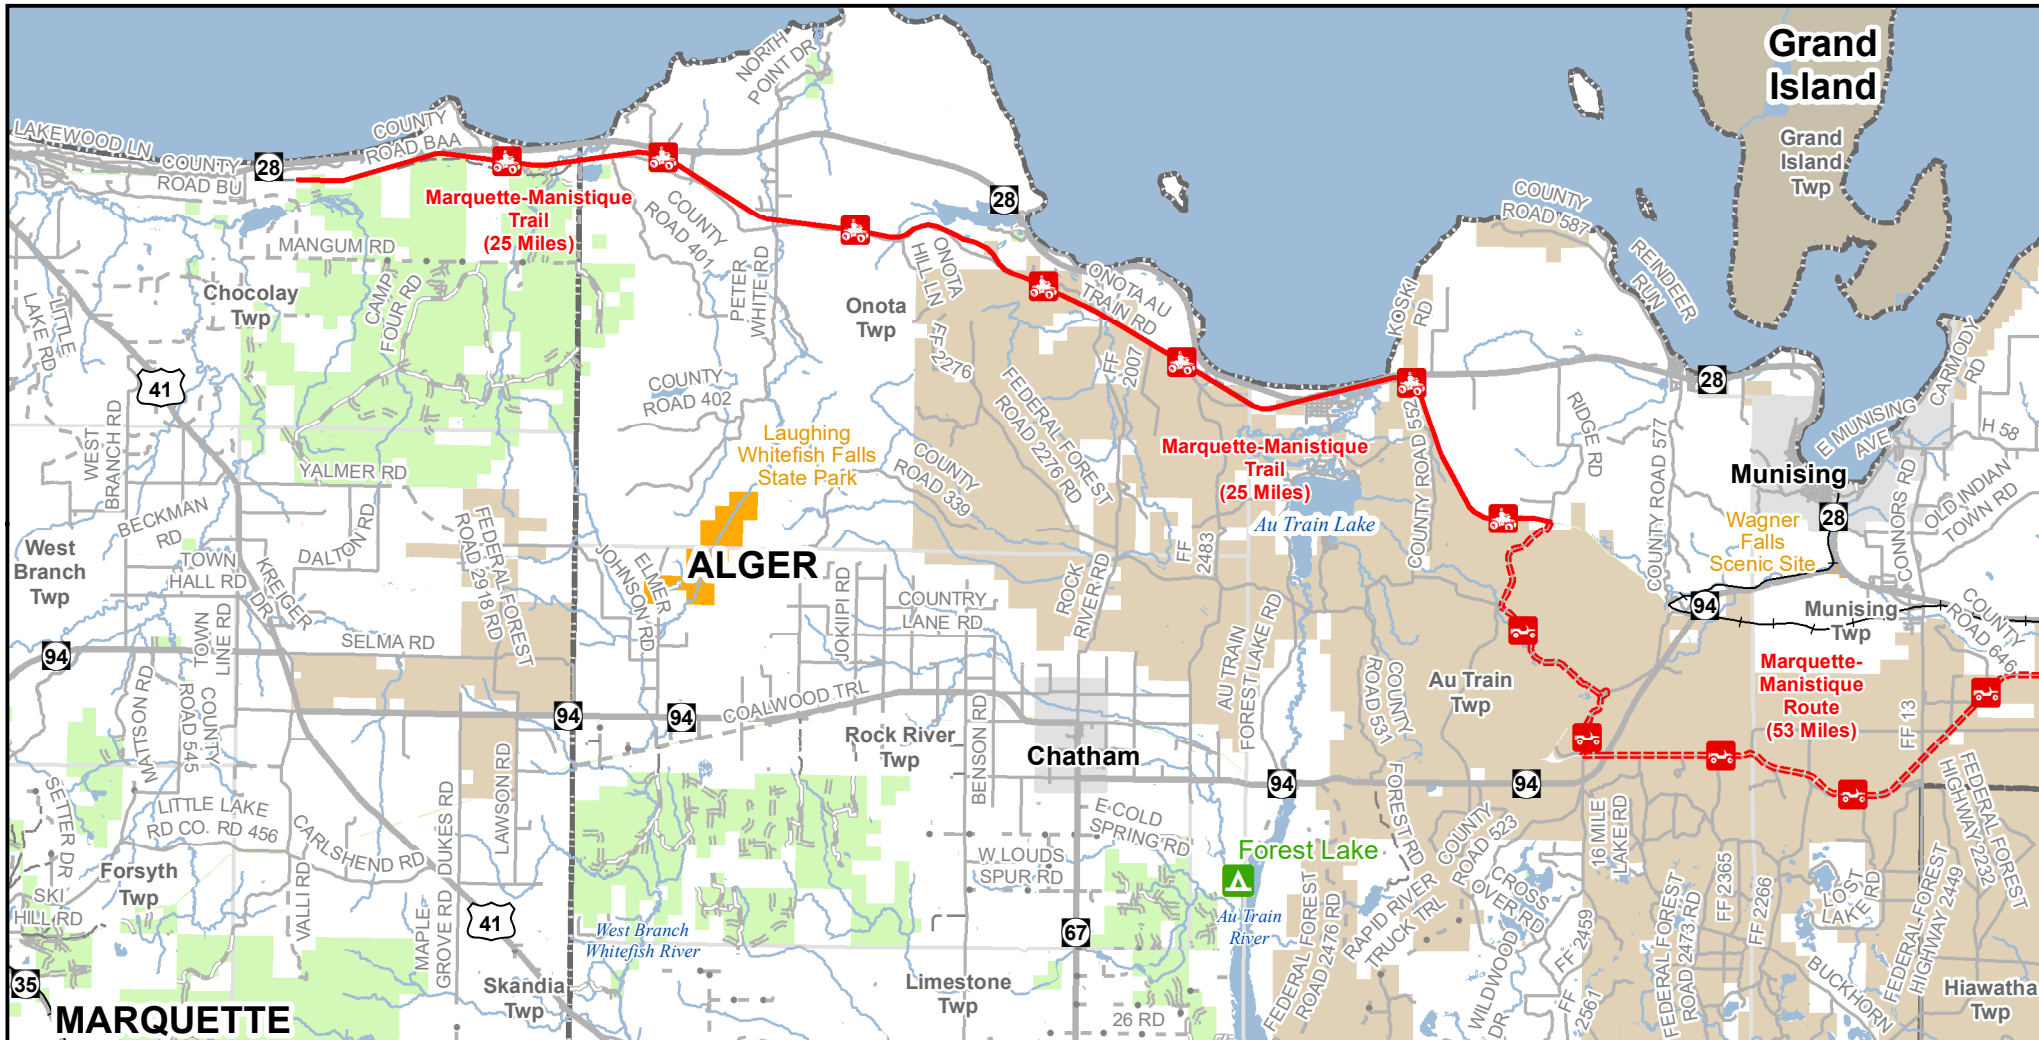

Marquette-Manistique Trail and Route North

Alger, Marquette and Schoolcraft Counties, Michigan

www.michigan.gov/orvinfo

ADVISORY: Trails and Routes have two-way traffic.
DISCLAIMER: Trails shown on this map are an approximate representation of the trail system at the time of publication and may not reflect current ground conditions.
STAY ON SIGNED TRAILS ONLY!

State Forest Campground

ORV Route

ORV Trail

ORV Route – ORVs of all sizes including off-road motorcycles. ORV license and trail permit required unless licensed by the Secretary of State.

ORV Trail – ORVs 50 inches in width or less including off-road motorcycles. ORV license and trail permit required.

Forest Road

DNR - Forest Access Route

Federal / State Highway

Federal / State / County - Paved Road

Federal / State - Dirt/Gravel Road

County - Gravel Road

County - Dirt Road (Seasonal)

Railroad

Lakes and Rivers

State Park Boundary

State Forest Land

Federal Land

City or Village

Township

County Boundary