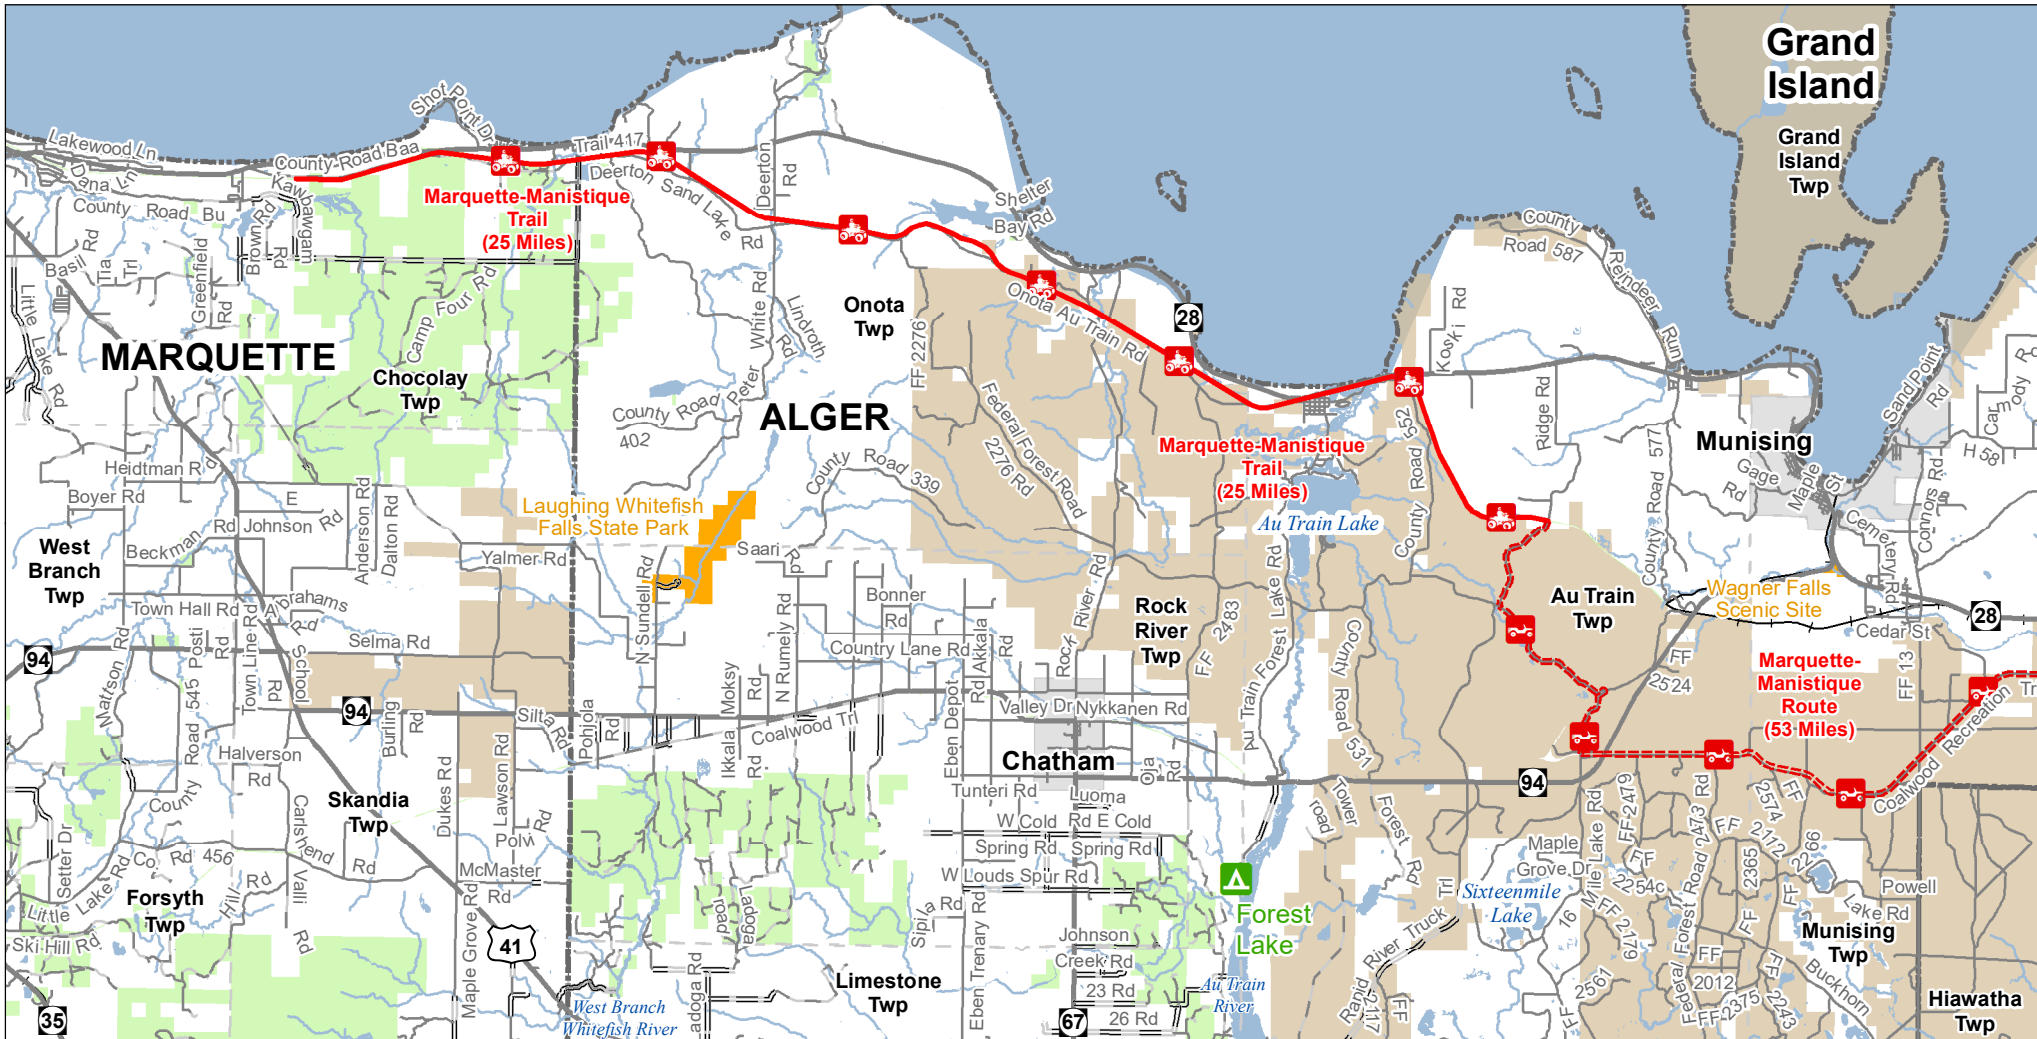

Marquette-Manistique Trail and Route North

Alger, Marquette and Schoolcraft Counties, Michigan

ADVISORY: Trails and Routes have two-way traffic.
DISCLAIMER: Trails shown on this map are an approximate representation of the trail system at the time of publication and may not reflect current ground conditions.
STAY ON SIGNED TRAILS ONLY!

- State Forest Campground
- ORV Routes
- ORV Trails
- ORV Route – ORVs of all sizes including off-road motorcycles. ORV license and trail permit required unless licensed by the Secretary of State.
- ORV Trail – ORVs 50 inches in width or less including off-road motorcycles. ORV license and trail permit required.
- Highway
- Paved
- Gravel
- Poor dirt
- Railroad
- Lakes and Rivers
- State Park Boundary
- State Forest Land
- Federal Land
- City or Village
- Township
- County Boundary