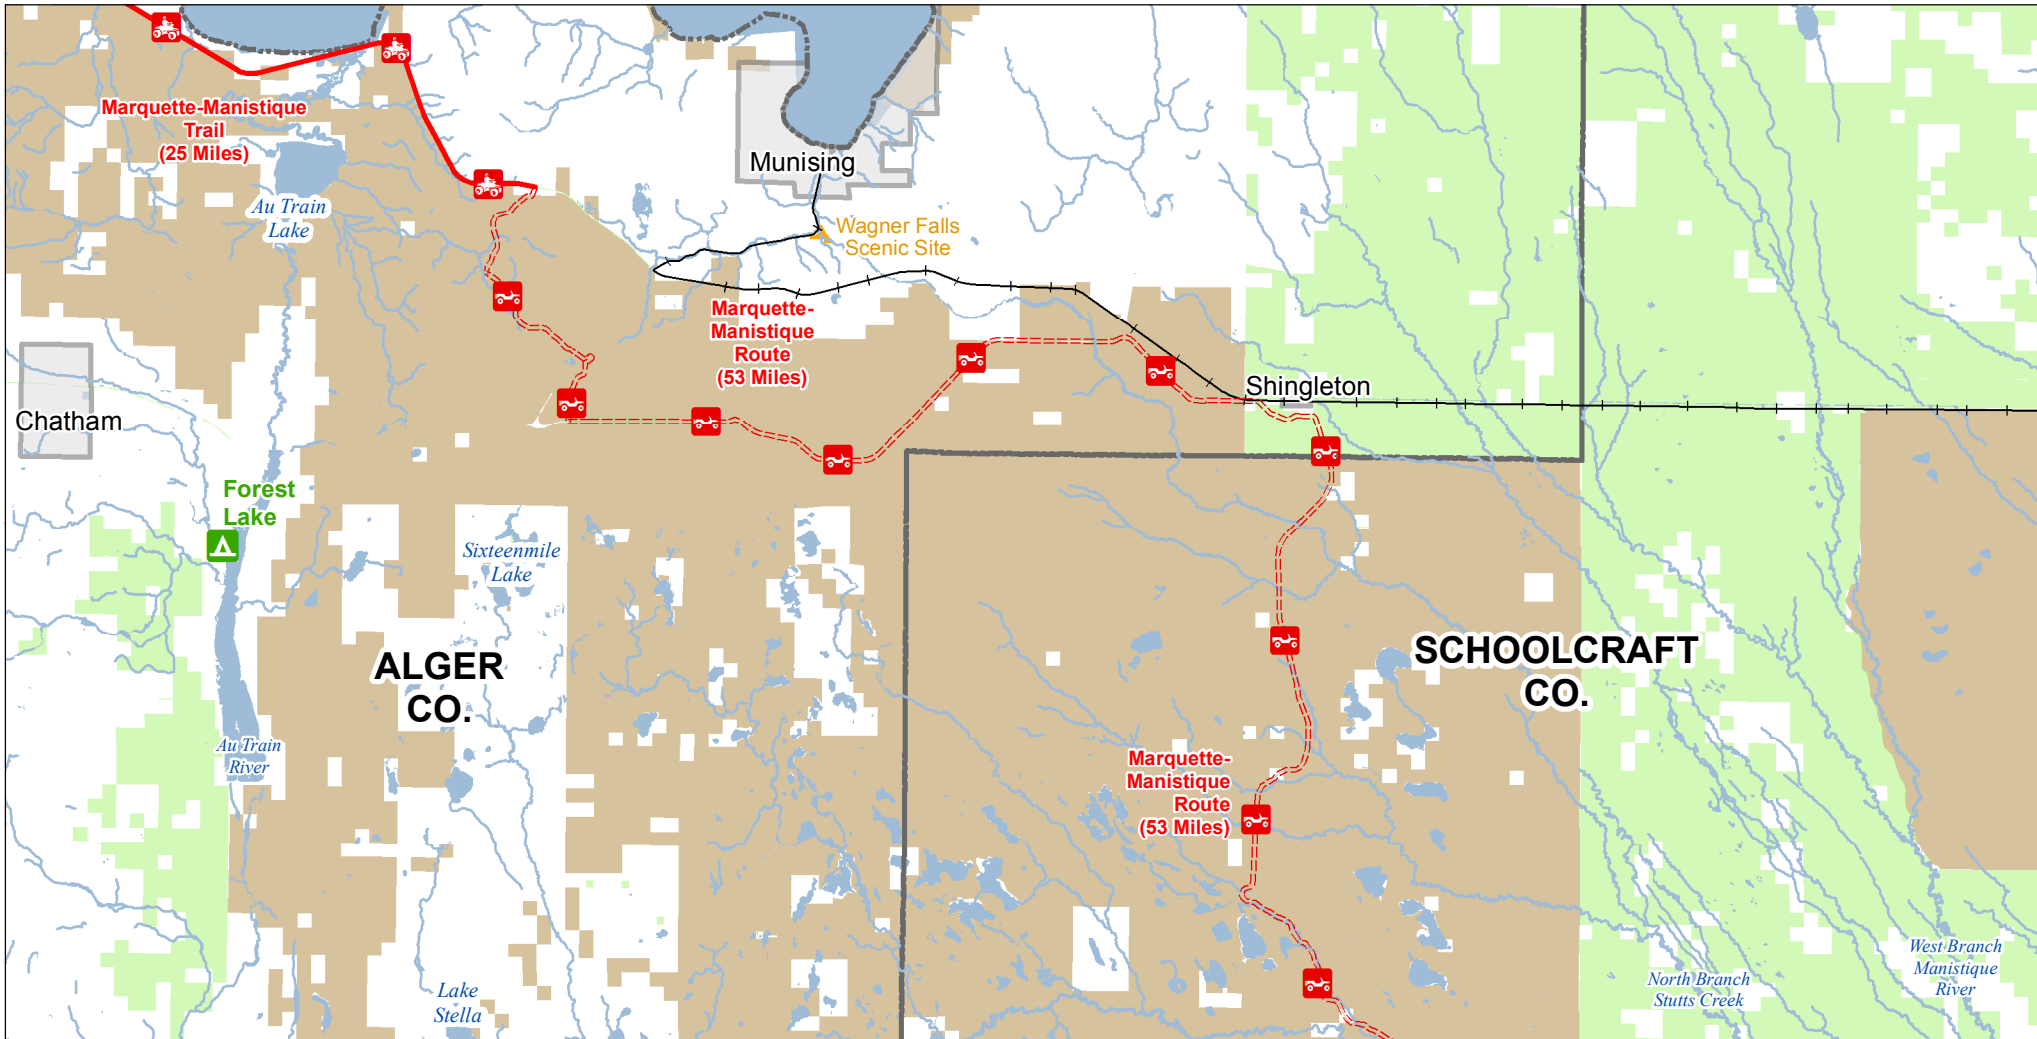

# Marquette-Manistique Trail and Route Central

Alger and Marquette Counties, Michigan

ADVISORY: Trails and Routes have two-way traffic.  
 DISCLAIMER: Trails shown on this map are an approximate representation of the trail system at the time of publication and may not reflect current ground conditions.  
**STAY ON SIGNED TRAILS ONLY!**

- State Forest Campground
- ORV Routes
- ORV Trails
- ORV Route – ORVs of all sizes including off-road motorcycles. ORV license and trail permit required unless licensed by the Secretary of State.
- ORV Trail – ORVs 50 inches in width or less including off-road motorcycles. ORV license and trail permit required.
- Railroad
- Lakes and Rivers
- State Park Boundary
- State Forest Land
- Federal Land
- County Boundary