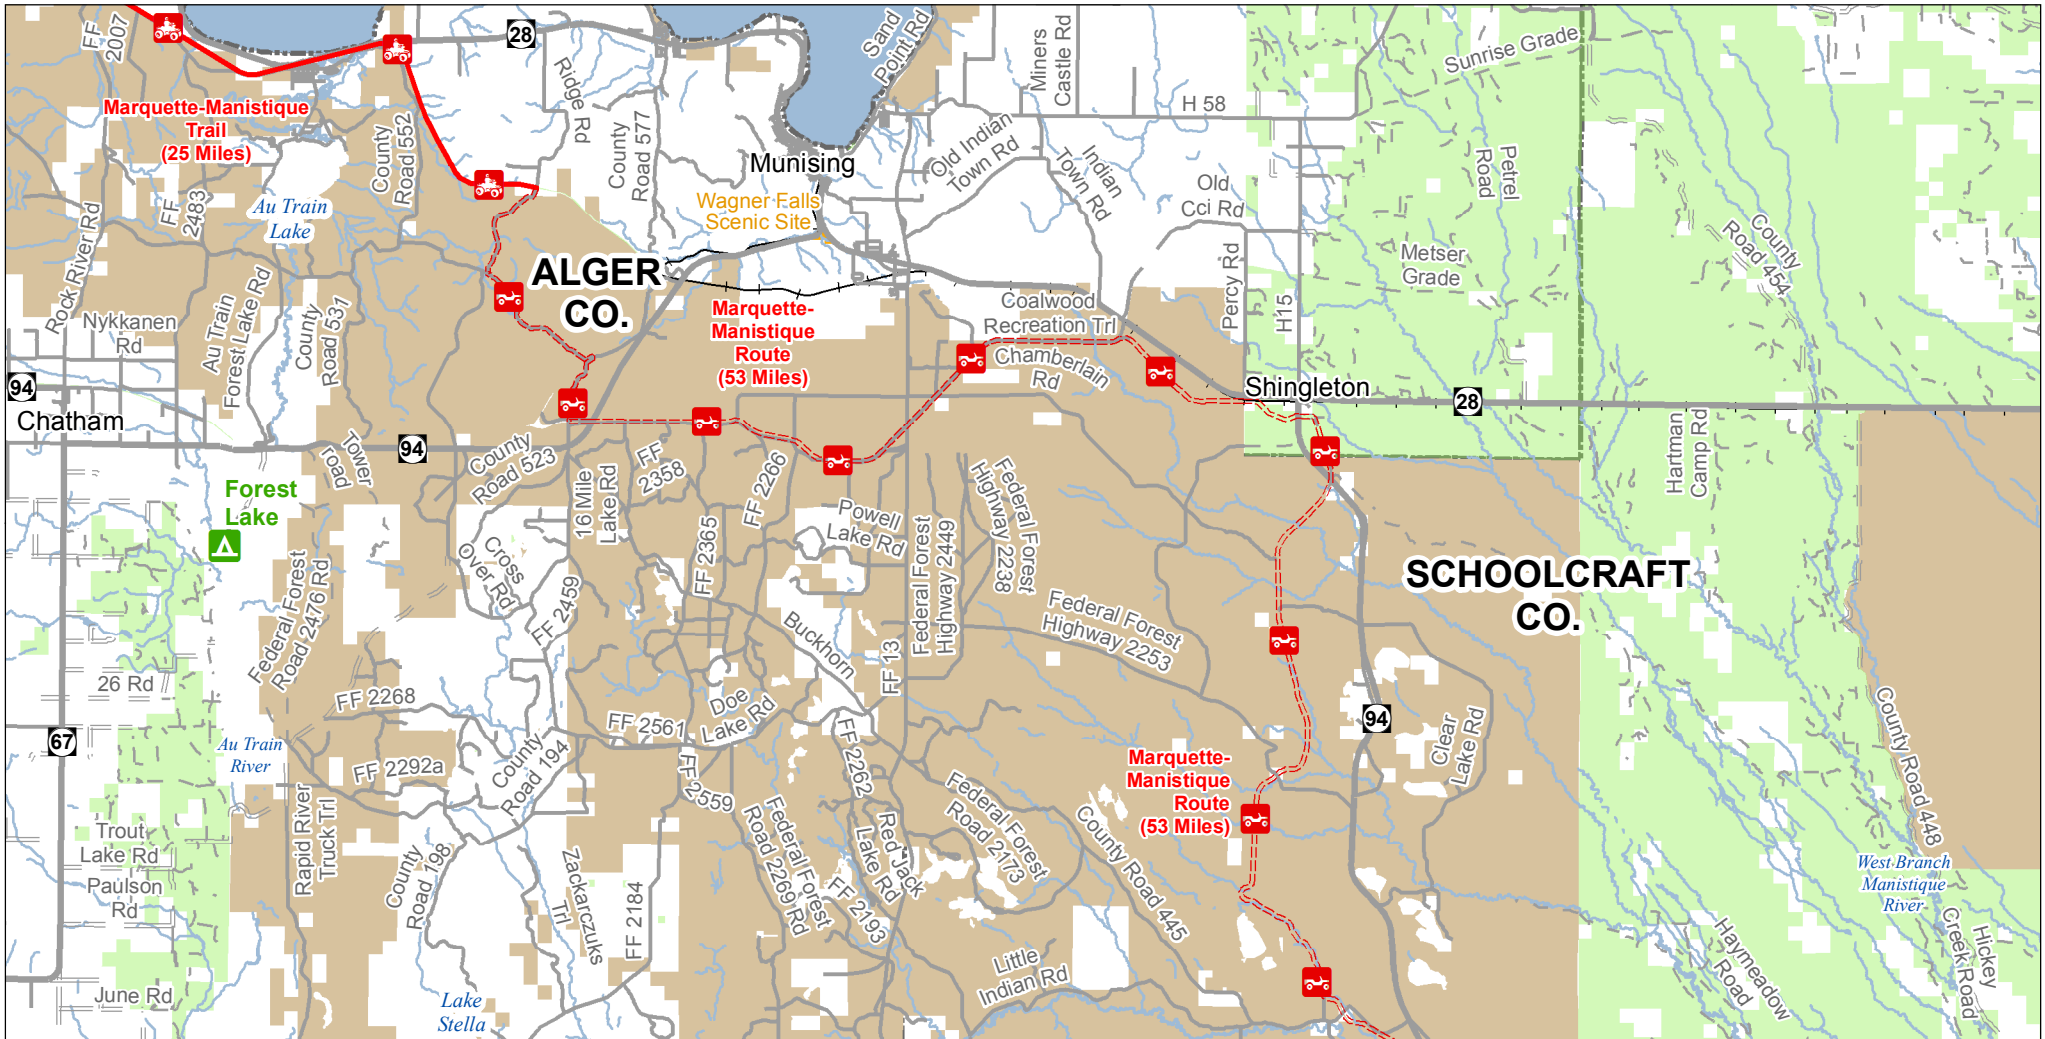

Marquette-Manistique Trail and Route Central

Alger and Marquette Counties, Michigan

ADVISORY: Trails and Routes have two-way traffic.
 DISCLAIMER: Trails shown on this map are an approximate representation of the trail system at the time of publication and may not reflect current ground conditions.
STAY ON SIGNED TRAILS ONLY!

- State Forest Campground
- ORV Routes
- ORV Trails
- ORV Route – ORVs of all sizes including off-road motorcycles. ORV license and trail permit required unless licensed by the Secretary of State.
- ORV Trail – ORVs 50 inches in width or less including off-road motorcycles. ORV license and trail permit required.
- Highway
- Paved Road
- Gravel Road
- Poor Dirt Road
- Railroad
- Lakes and Rivers
- State Park Boundary
- State Forest Land
- Federal Land
- County Boundary