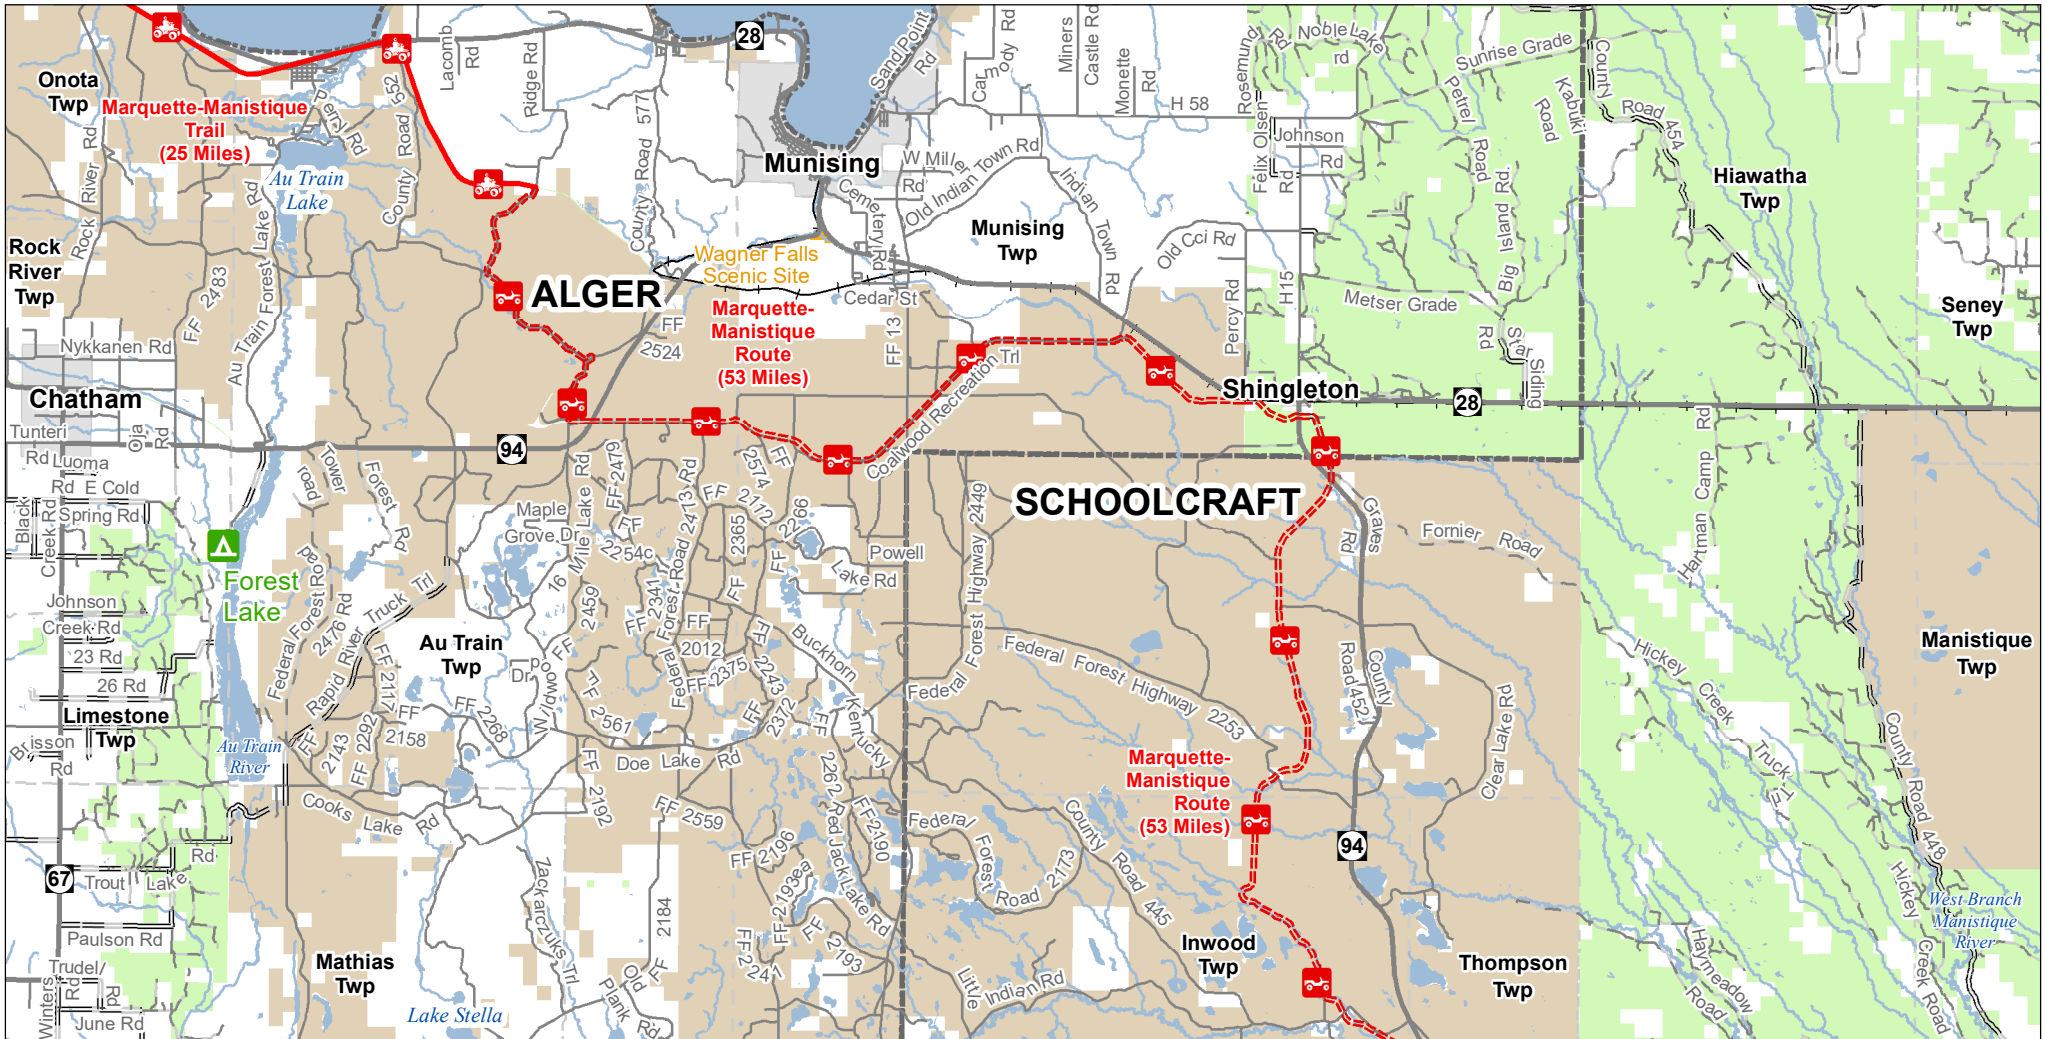

Marquette-Manistique Trail and Route Central

Alger, Marquette and Schoolcraft Counties, Michigan

ADVISORY: Trails and Routes have two-way traffic.
DISCLAIMER: Trails shown on this map are an approximate representation of the trail system at the time of publication and may not reflect current ground conditions.
STAY ON SIGNED TRAILS ONLY!

- State Forest Campground
- ORV Routes
- ORV Trails
- ORV Route – ORVs of all sizes including off-road motorcycles. ORV license and trail permit required unless licensed by the Secretary of State.
- ORV Trail – ORVs 50 inches in width or less including off-road motorcycles. ORV license and trail permit required.
- Highway
- Paved
- Gravel
- Poor dirt
- Railroad
- Lakes and Rivers
- State Park Boundary
- State Forest Land
- Federal Land
- City or Village
- Township
- County Boundary