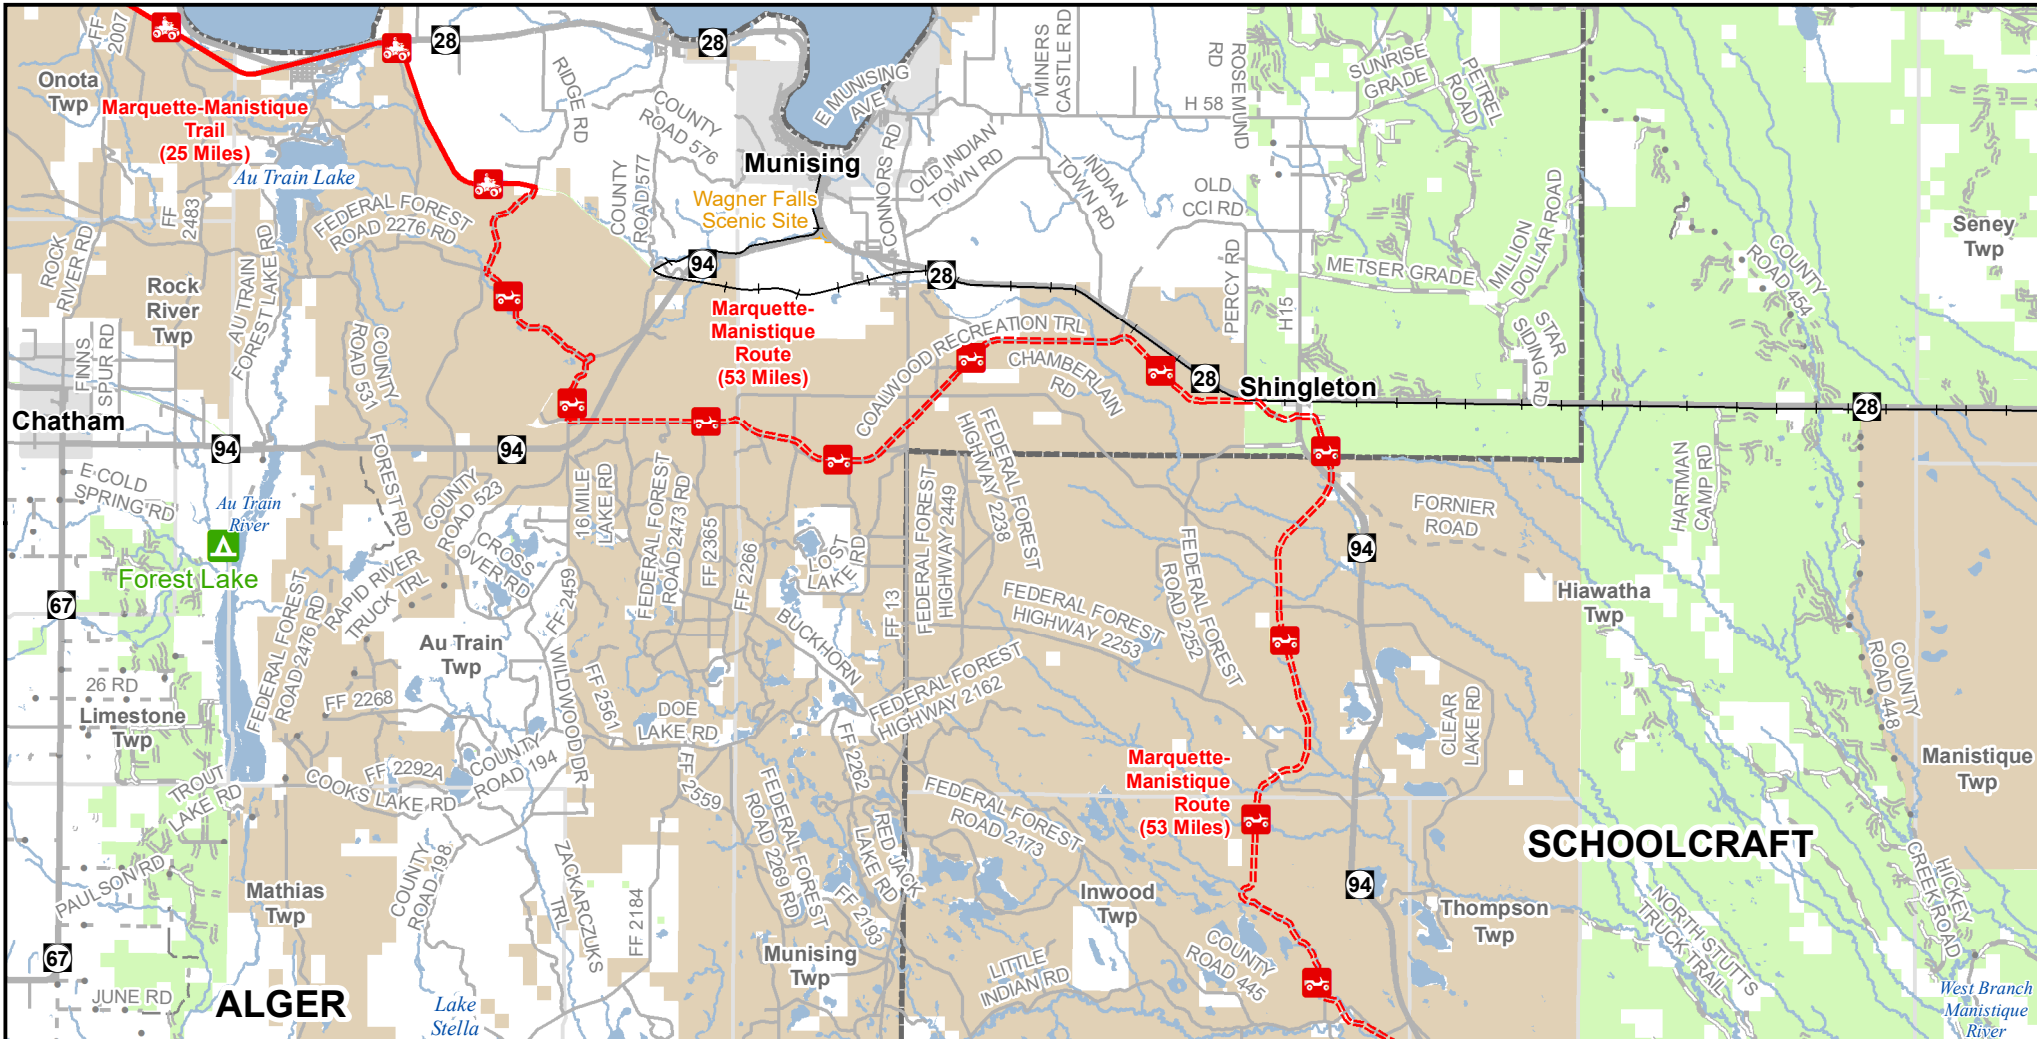

Marquette-Manistique Trail and Route Central

Alger, Marquette and Schoolcraft Counties, Michigan

www.michigan.gov/orvinfo

ADVISORY: Trails and Routes have two-way traffic.
DISCLAIMER: Trails shown on this map are an approximate representation of the trail system at the time of publication and may not reflect current ground conditions.
STAY ON SIGNED TRAILS ONLY!

State Forest Campground

ORV Route

ORV Trail

ORV Route – ORVs of all sizes including off-road motorcycles. ORV license and trail permit required unless licensed by the Secretary of State.

ORV Trail – ORVs 50 inches in width or less including off-road motorcycles. ORV license and trail permit required.

Forest Road

DNR - Forest Access Route

Federal / State Highway

Federal / State / County - Paved Road

Federal / State - Dirt/Gravel Road

County - Gravel Road

County - Dirt Road (Seasonal)

Railroad

Lakes and Rivers

State Park Boundary

State Forest Land

Federal Land

City or Village

Township

County Boundary