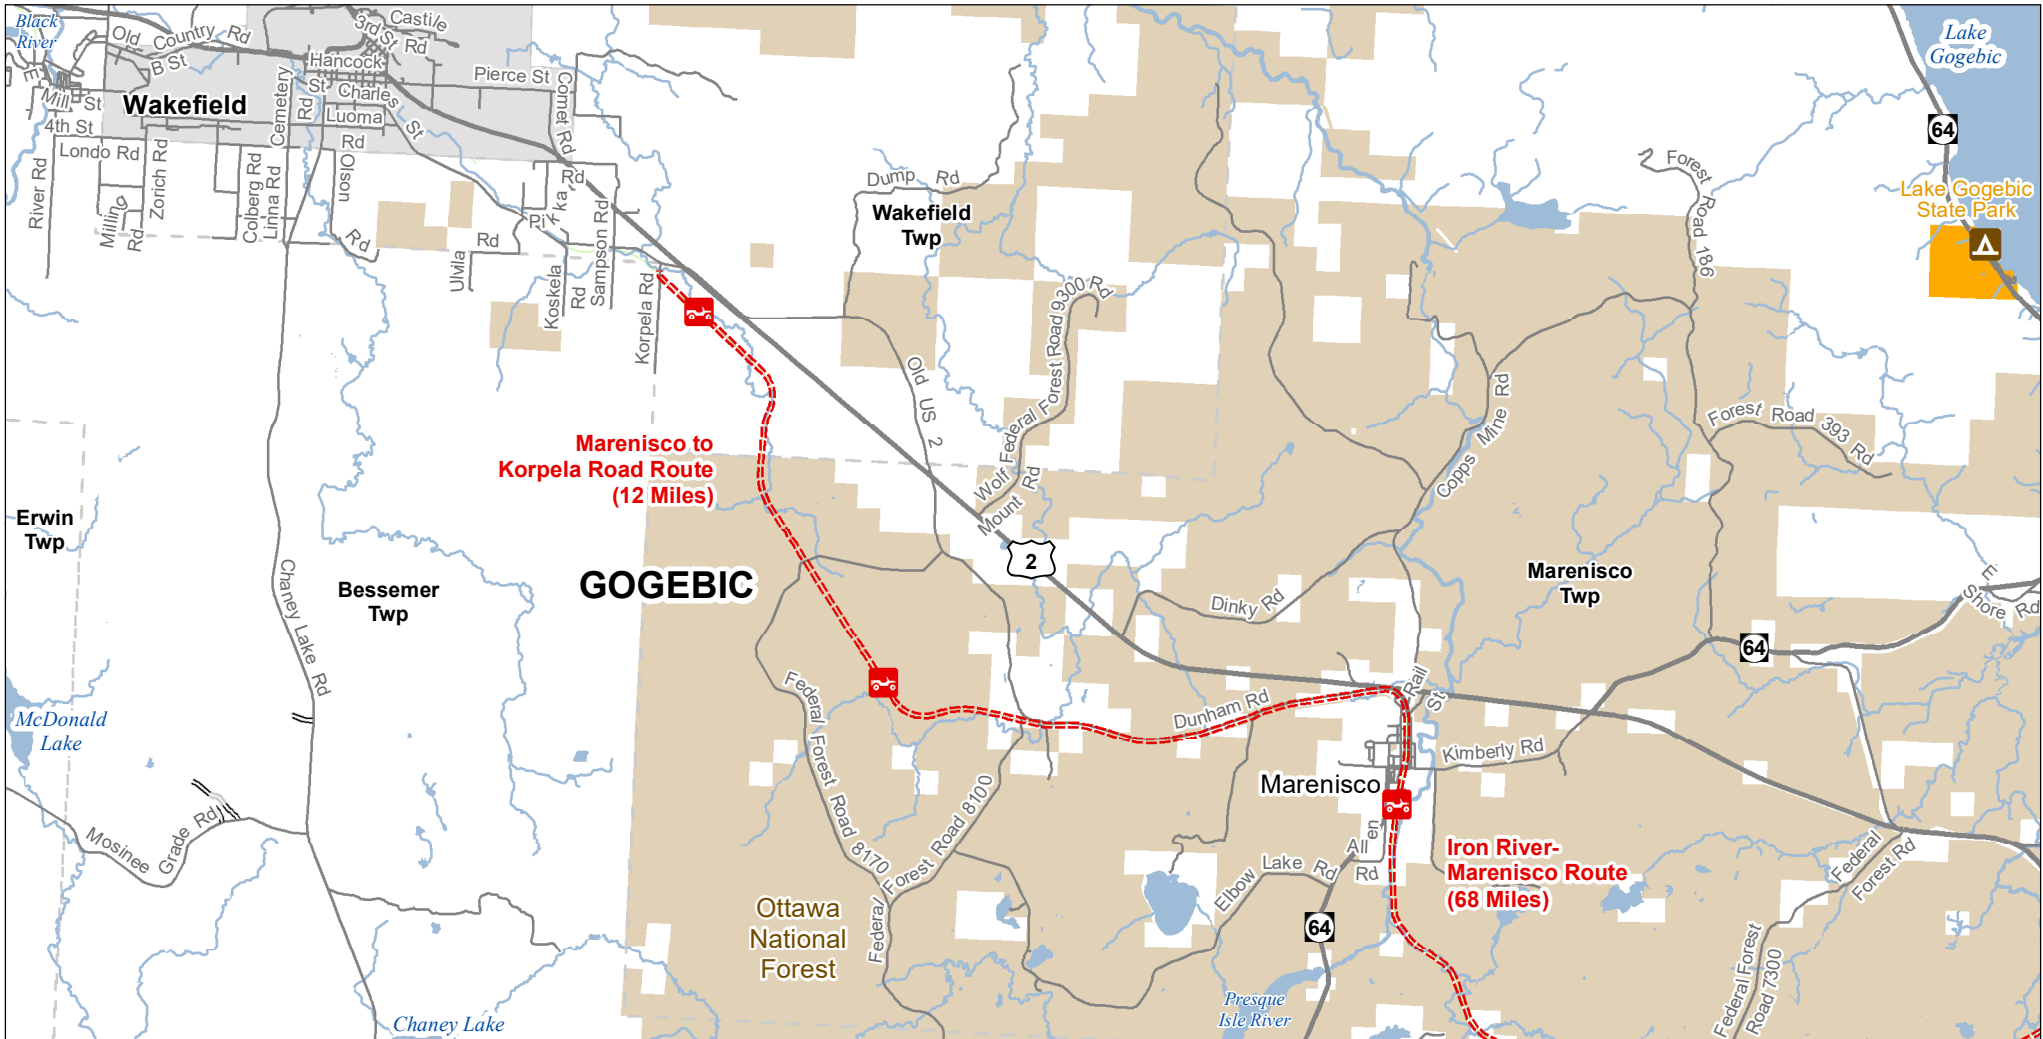

Marenisco-Korpela Road Route

Gogebic County, Michigan

ADVISORY: Trails and Routes have two-way traffic.
 DISCLAIMER: Trails shown on this map are an approximate representation of the trail system at the time of publication and may not reflect current ground conditions.
STAY ON SIGNED TRAILS ONLY!

- State Park Campgrounds
- ORV Routes
- ORV Route – ORVs of all sizes including off-road motorcycles. ORV license and trail permit required unless licensed by the Secretary of State.
- Highway
- Paved
- Gravel
- Lakes and Rivers
- State Park Boundary
- State Forest Land
- Federal Land
- City or Village
- Township
- County Boundary