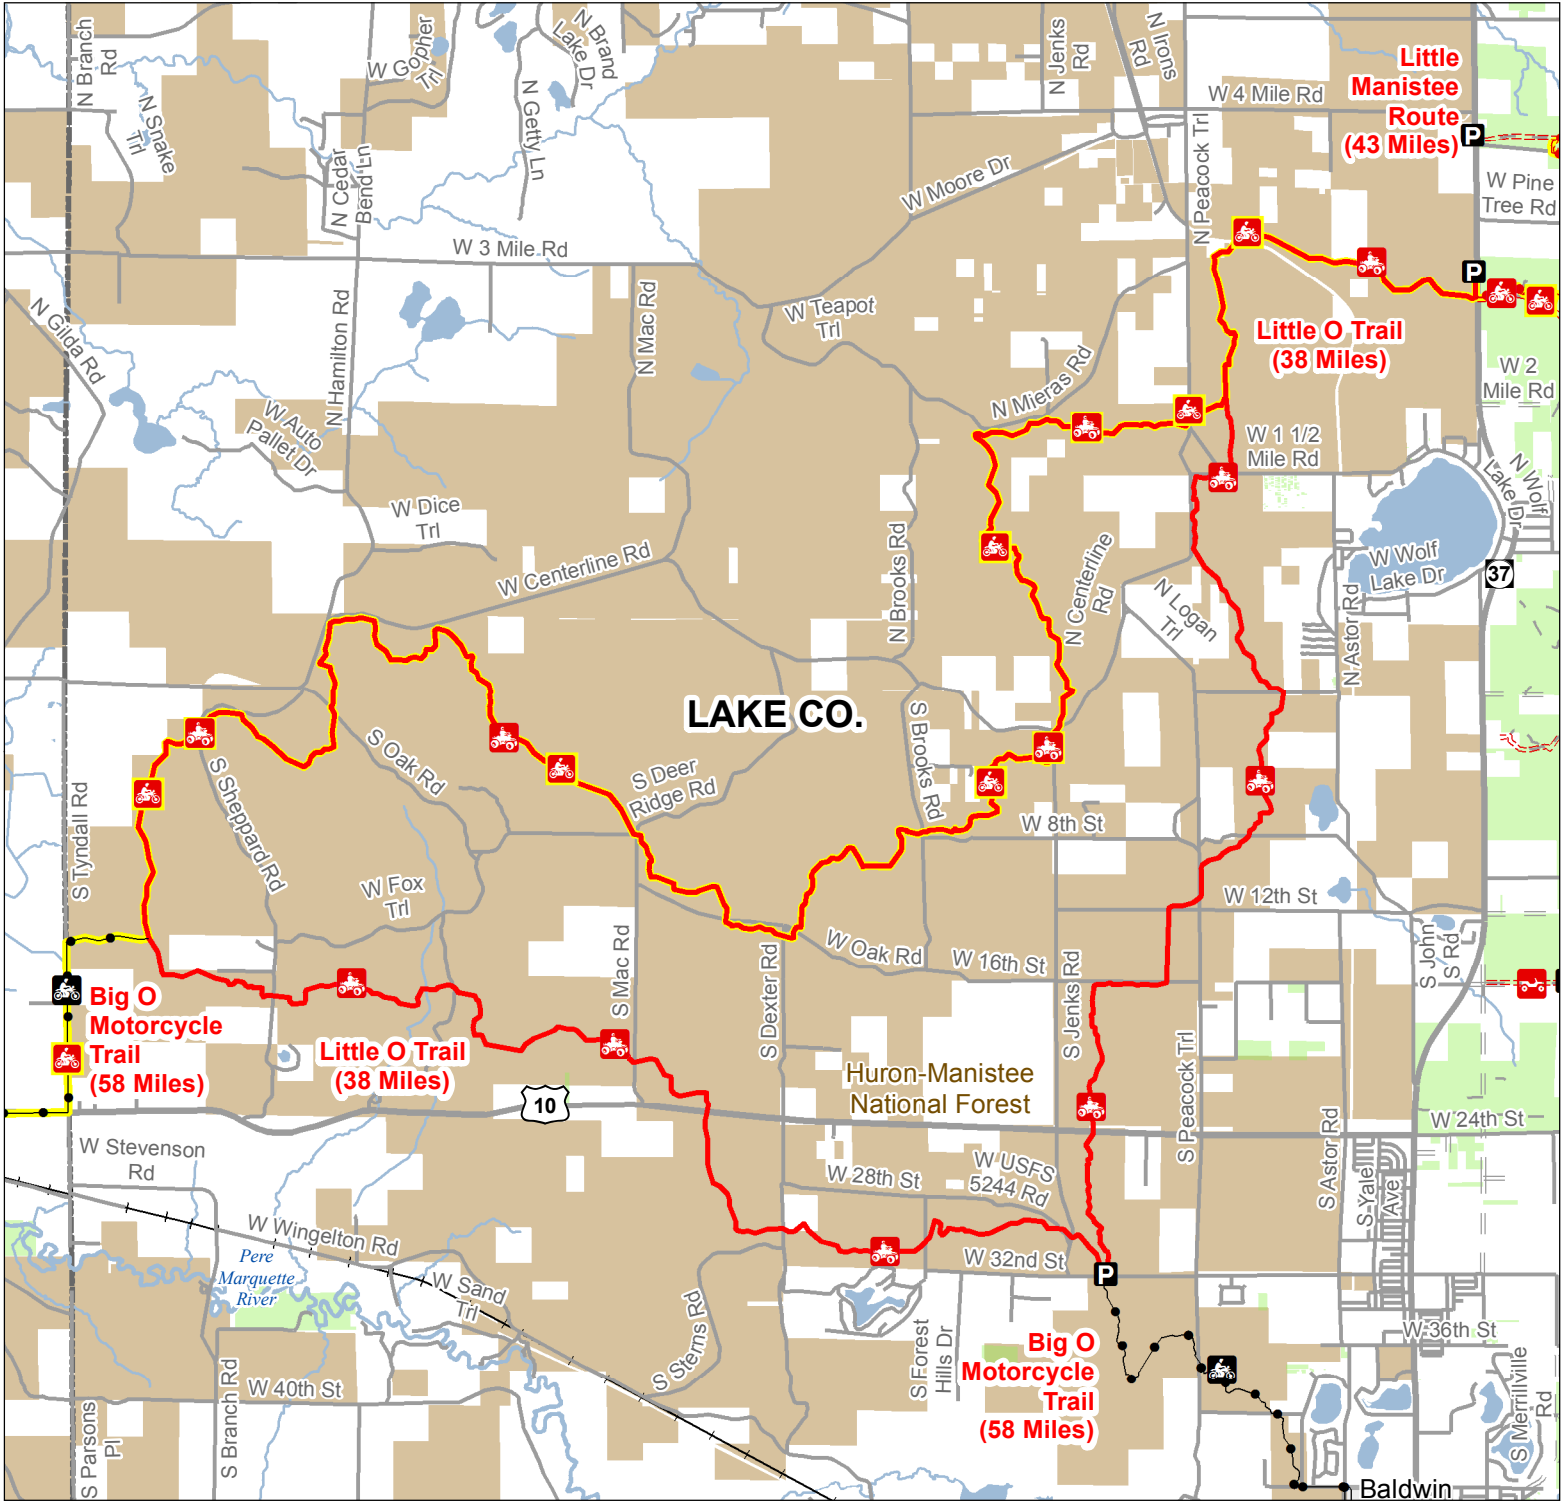

Little O Trail

Lake County, Michigan

ADVISORY: Trails and Routes have two-way traffic.
 DISCLAIMER: Trails shown on this map are an approximate representation of the trail system at the time of publication and may not reflect current ground conditions.
STAY ON SIGNED TRAILS ONLY!

- Parking Lot
- ORV Routes
- ORV Trails
- Motorcycle Trails (SOS License)
- Motorcycle Trails (DNR License)
- MCCCT Trails
- ORV Route – ORVs of all sizes including off-road motorcycles. ORV license and trail permit required unless licensed by the Secretary of State.
- ORV Trail – ORVs 50 inches in width or less including off-road motorcycles. ORV license and trail permit required.
- Motorcycle Trail - Motorcycles only. Secretary of State license required.
- Motorcycle Trail – Motorcycles Only. ORV license and trail permit required.
- Michigan Cross Country Cycle Trail (MCCCT)
- Highway