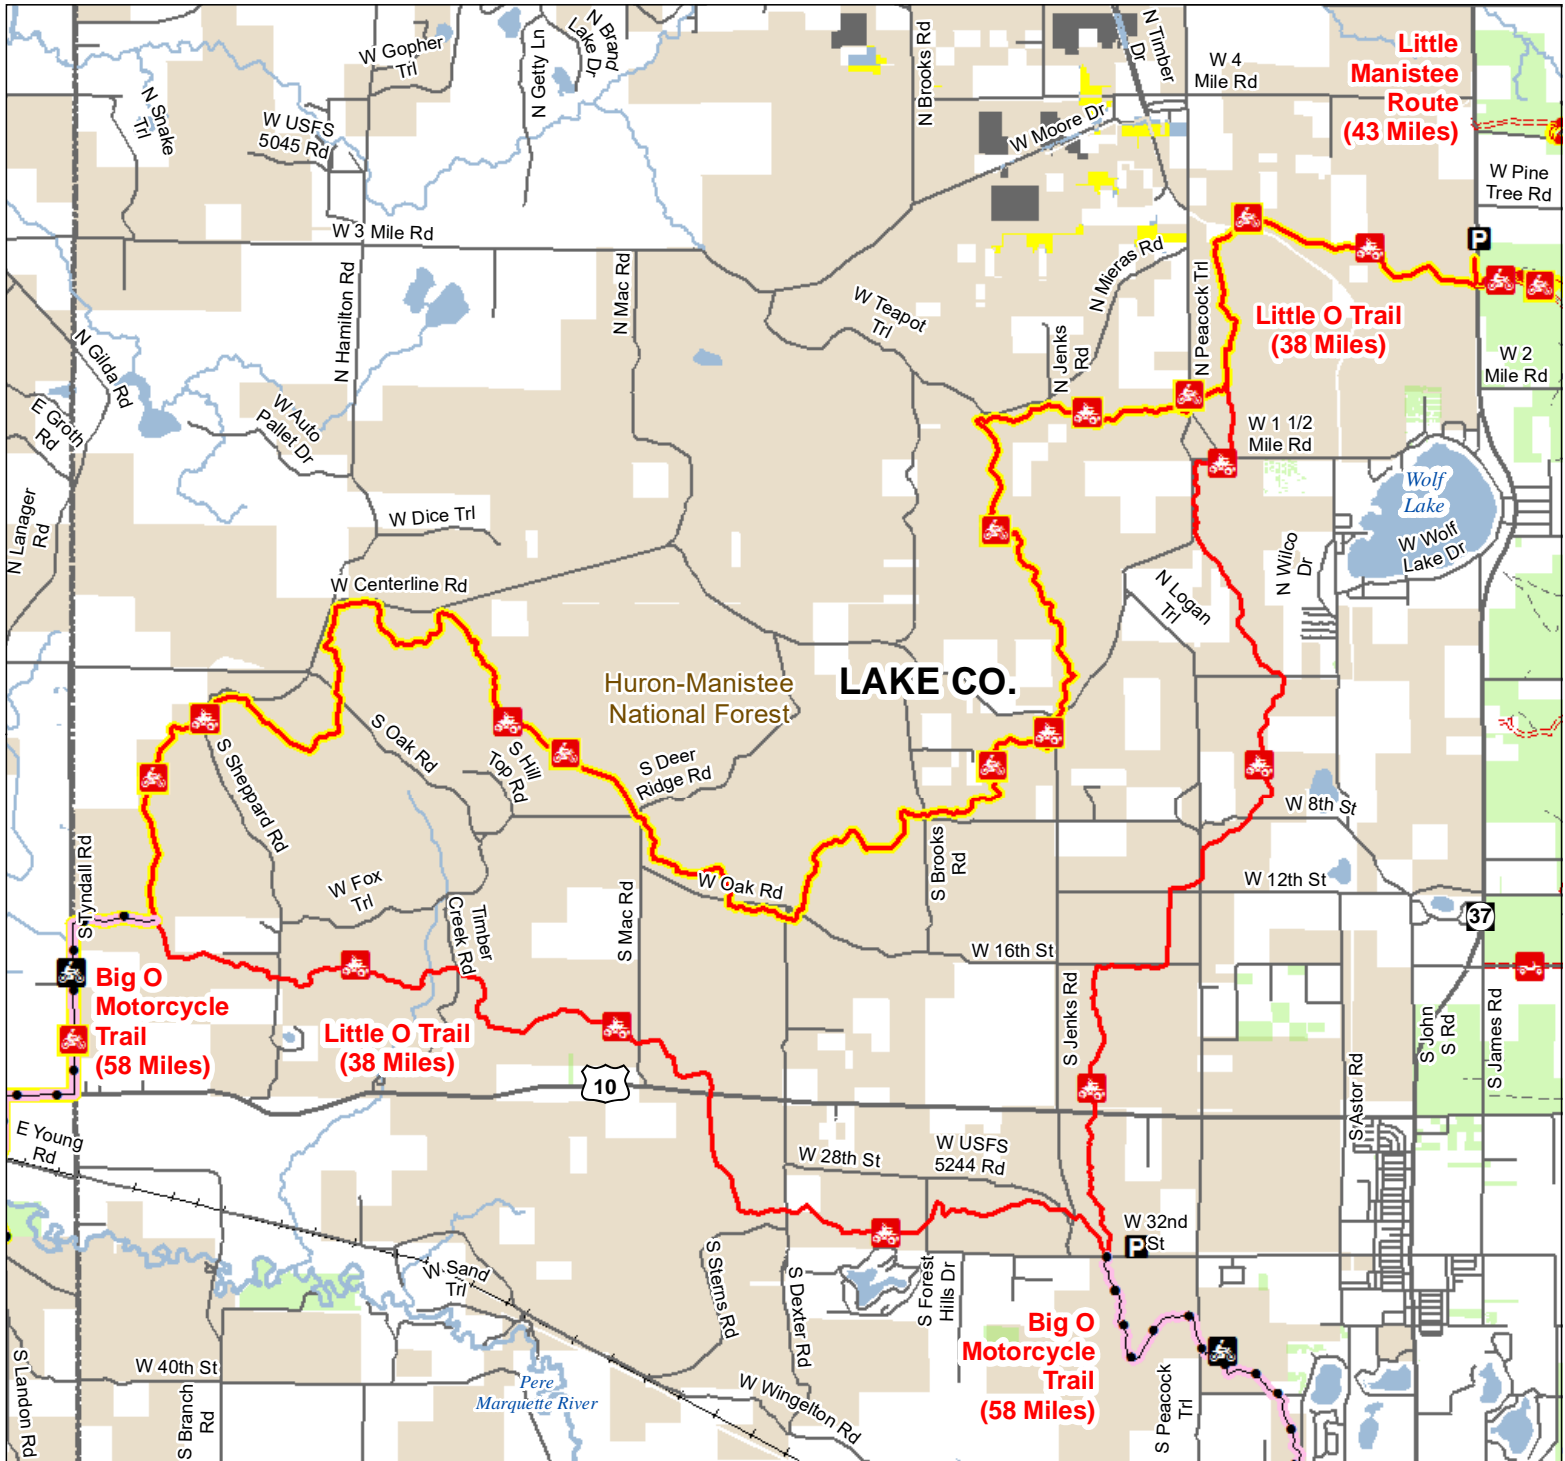

Little O Trail

Lake County, Michigan

ADVISORY: Trails and Routes have two-way traffic.
DISCLAIMER: Trails shown on this map are an approximate representation of the trail system at the time of publication and may not reflect current ground conditions.
STAY ON SIGNED TRAILS ONLY!

- Parking Lot
- ORV Routes
- ORV Trails
- Motorcycle Trails (SOS License)
- Motorcycle Trails (DNR License)
- MCCCT Trails
- Motorcycle Trail - Motorcycles only.
- Motorcycle Trail - Motorcycles only.
- ORV license, trail permit and Secretary of State License required.

- ORV Route – ORVs of all sizes including off-road motorcycles. ORV license and trail permit required unless license by the Secretary of State.
- ORV Trail – ORVs 50 inches in width or less including off-road motorcycles. ORV license and trail permit required.
- Motorcycle Trail – Motorcycles Only. ORV license and trail permit required.
- Michigan Cross Country Cycle Trail (MCCCT)

- Highway
- Paved Road
- Poor Dirt Road
- Railroads
- Perennial River
- Lakes and Rivers
- State Forest Land
- Federal Land
- County Boundary