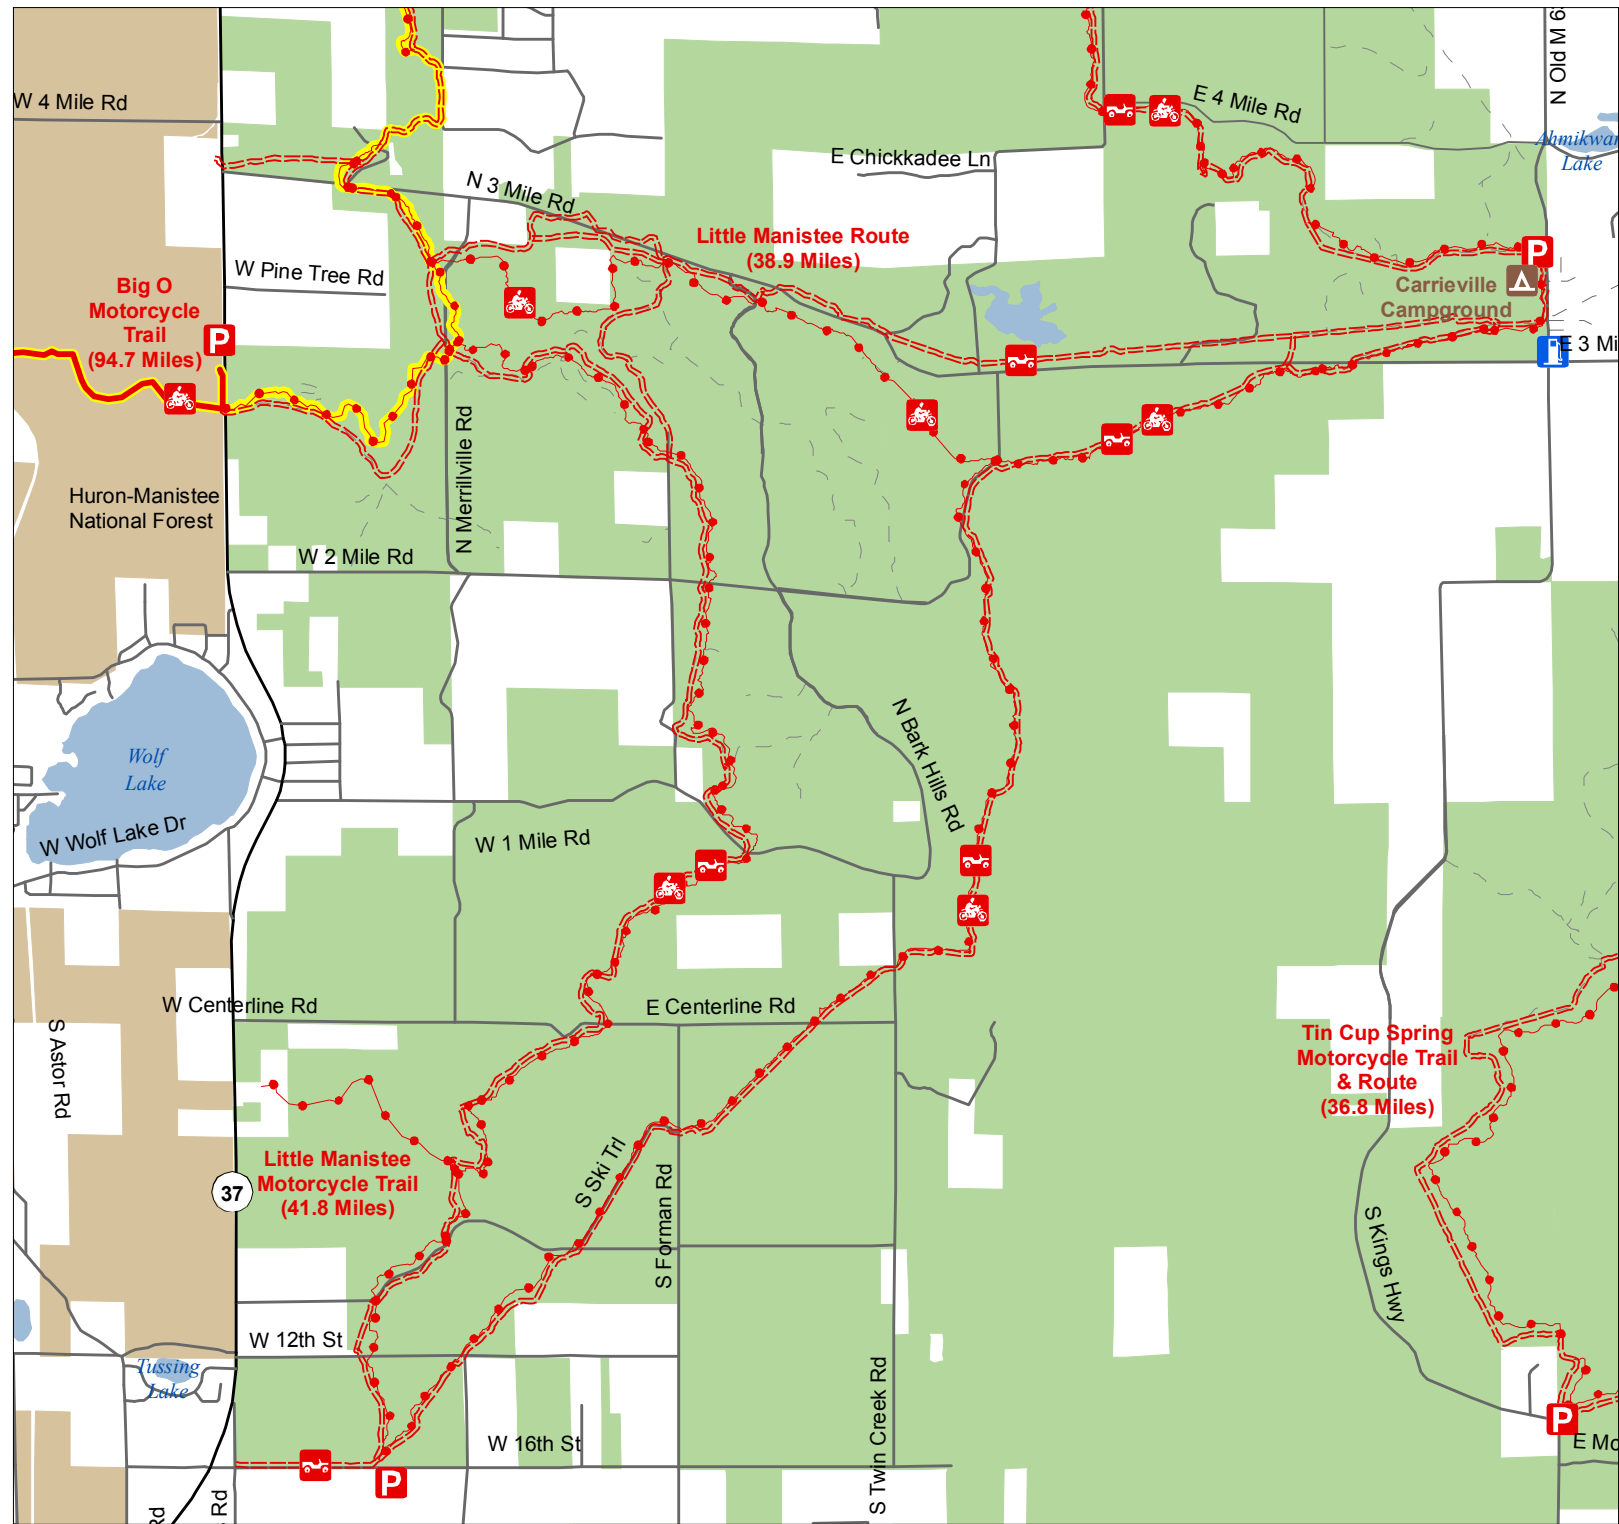

Little Manistee Motorcycle Trail & Route South

Lake County, Michigan

- ORV Route – ORV's of all sizes including off-road motorcycles. (DNR license (ORV sticker) required unless licensed by the Secretary of State)
- ATV Trail – ORV's less than 50" in width including off-road motorcycles. (DNR license (ORV sticker) required)
- Motorcycle Trail – Motorcycles only. (DNR license (ORV sticker) required)
- Michigan Cross Country Cycle Trail (MCCCT)

- State Forest Campground
- Trailhead Parking
- Gas Station
- Highway
- Paved or Gravel Road
- Poor Dirt Road
- Lakes and Rivers
- State Land
- Federal Land
- County Boundaries

Advisory: Trails and Routes have two-way traffic.

Disclaimer: Trails shown on this map are an approximate representation of the trail system at the time of publication and may not reflect current ground conditions. **STAY ON SIGNED TRAILS ONLY!**