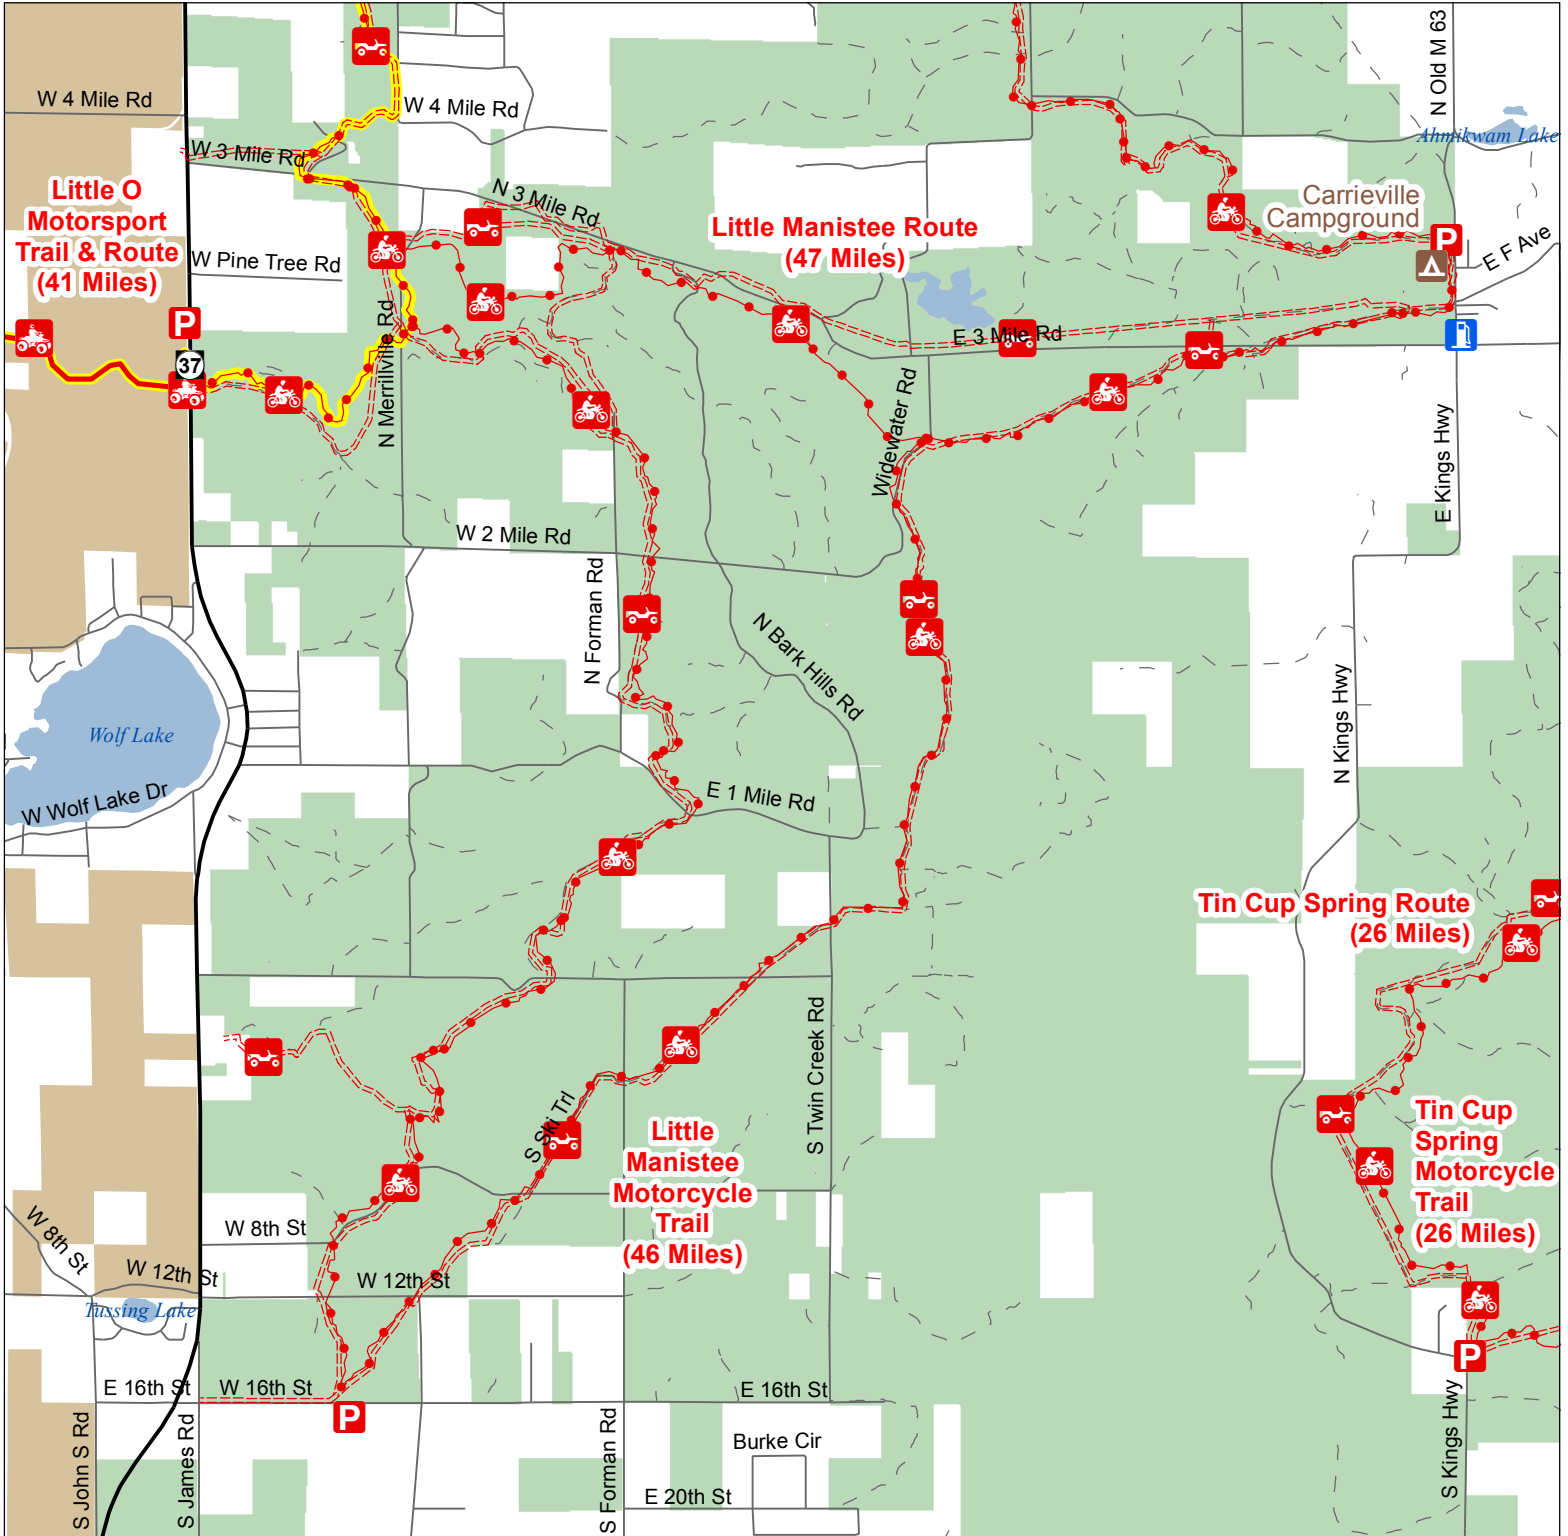

Little Manistee Motorcycle Trail & Route South

Lake County, Michigan

- ORV Route - ORVs of all sizes including off-road motorcycles. ORV license and trail permit required unless licensed by the Secretary of State.
- ORV Trail - ORV's 50 inches in width or less including off-road motorcycles. ORV license and trail permit required.
- Motorcycle Trail - Motorcycles only. DNR license and trail permit required.
- Michigan Cross Country Cycle Trail (MCCCT)

Advisory: Routes have two-way traffic.
Disclaimer: Trails shown on this map are an approximate representation of the trail system at the time of publication and may not reflect current ground conditions. **STAY ON SIGNED TRAILS ONLY!**

- ▲ State Forest Campground
 - P Trailhead Parking
 - Ⓜ Gas Station
 - Highway
 - Paved or Gravel Road
 - - - Poor Dirt Road
 - Lakes and Rivers
 - State Forest
 - Federal Land
 - County Boundaries
- 0 0.25 0.5 1 Miles