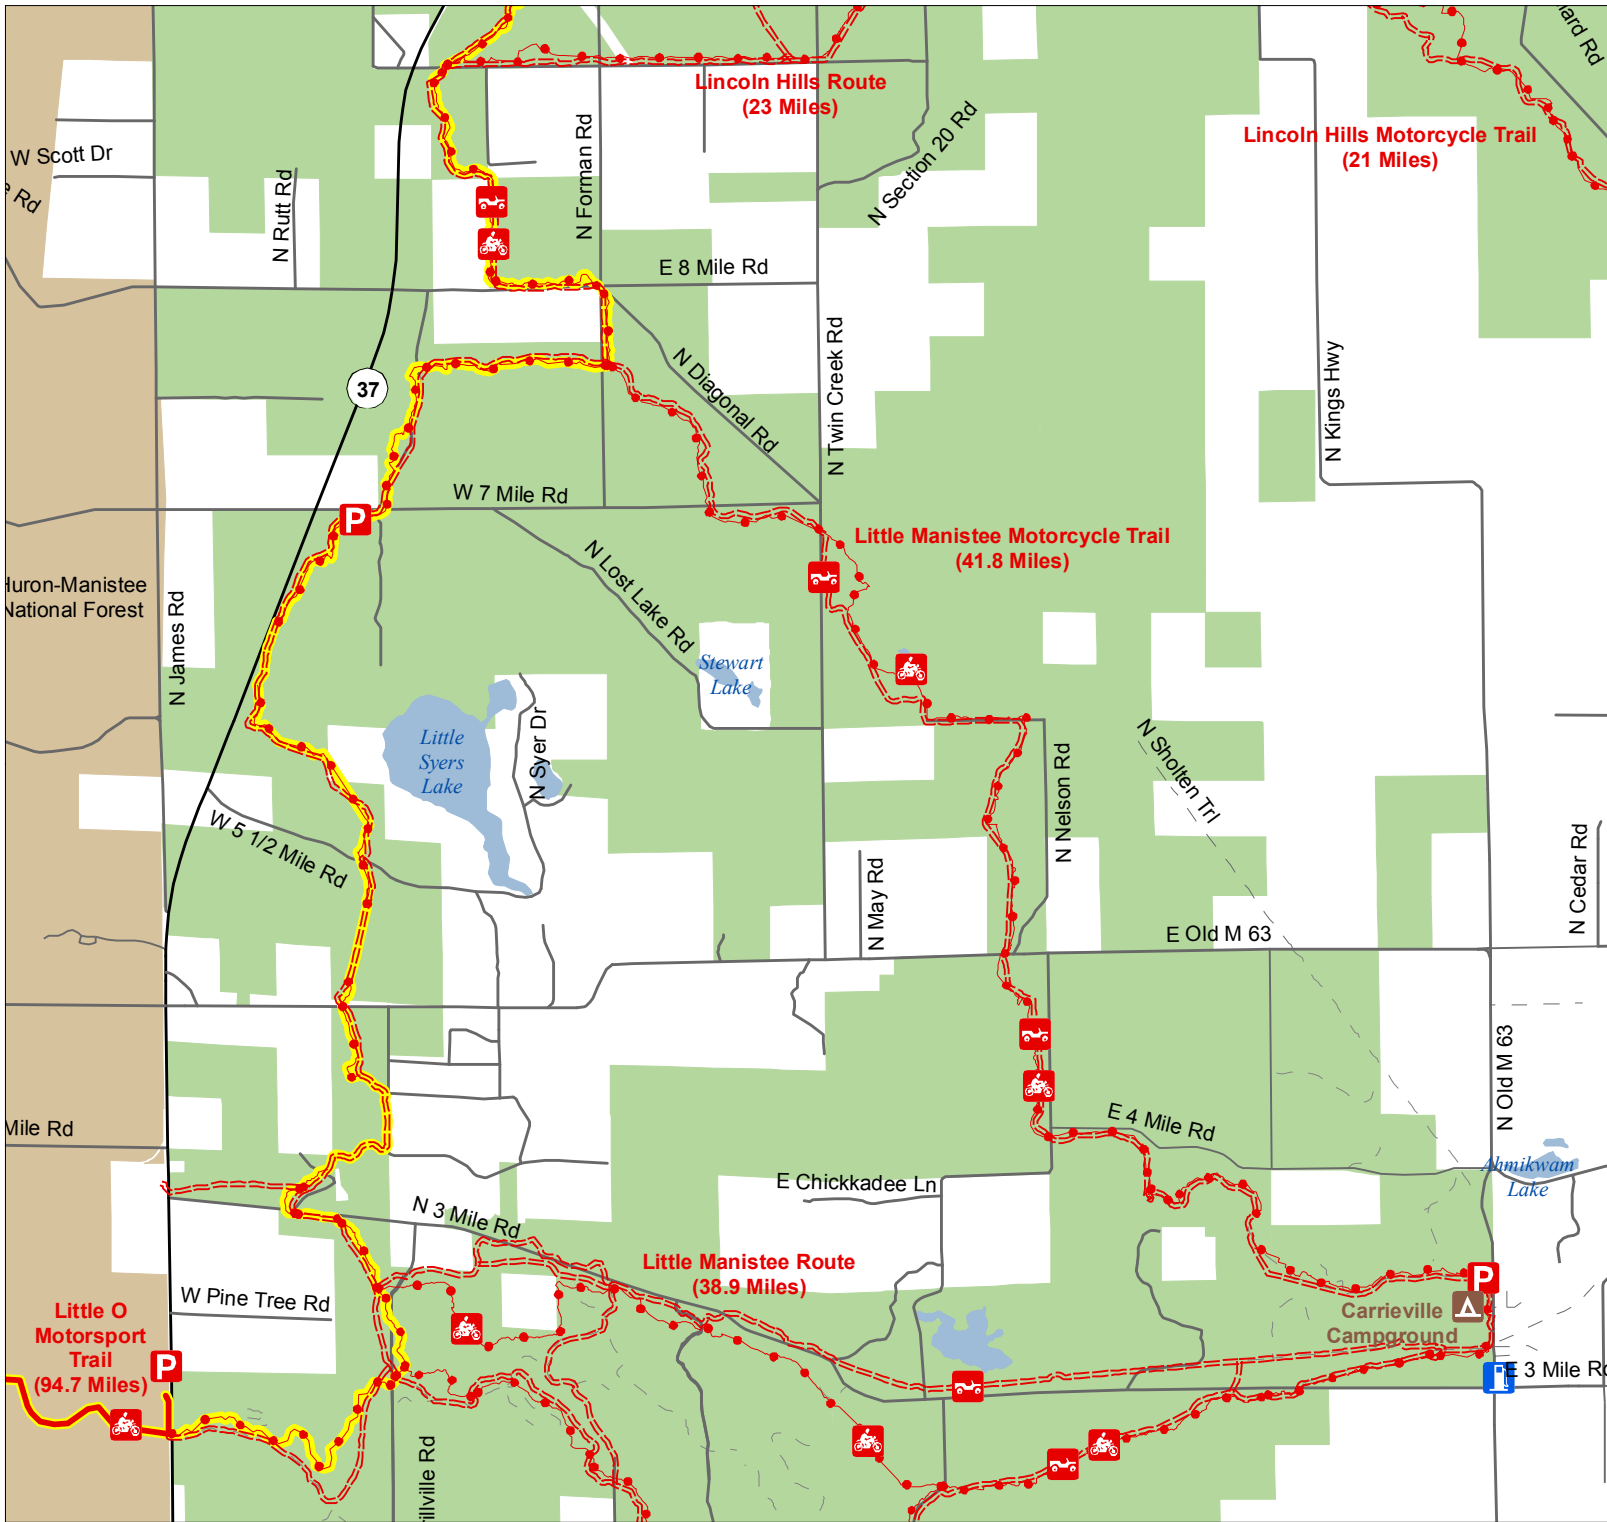

Little Manistee Motorcycle Trail & Route North

Lake County, Michigan

- ORV Route – ORV's of all sizes including off-road motorcycles. (DNR license (ORV sticker) required unless licensed by the Secretary of State)
- ATV Trail – ORV's less than 50" in width including off-road motorcycles. (DNR license (ORV sticker) required)
- Motorcycle Trail – Motorcycles only. (DNR license (ORV sticker) required)
- Michigan Cross Country Cycle Trail (MCCCT)

- State Forest Campground
- Trailhead Parking
- Gas Station
- Highway
- Paved or Gravel Road
- Poor Dirt Road
- Lakes and Rivers
- State Land
- Federal Land
- County Boundaries

Advisory: Trails and Routes have two-way traffic.

Disclaimer: Trails shown on this map are an approximate representation of the trail system at the time of publication and may not reflect current ground conditions. **STAY ON SIGNED TRAILS ONLY!**

Little Manistee Motorcycle Trail & Route South