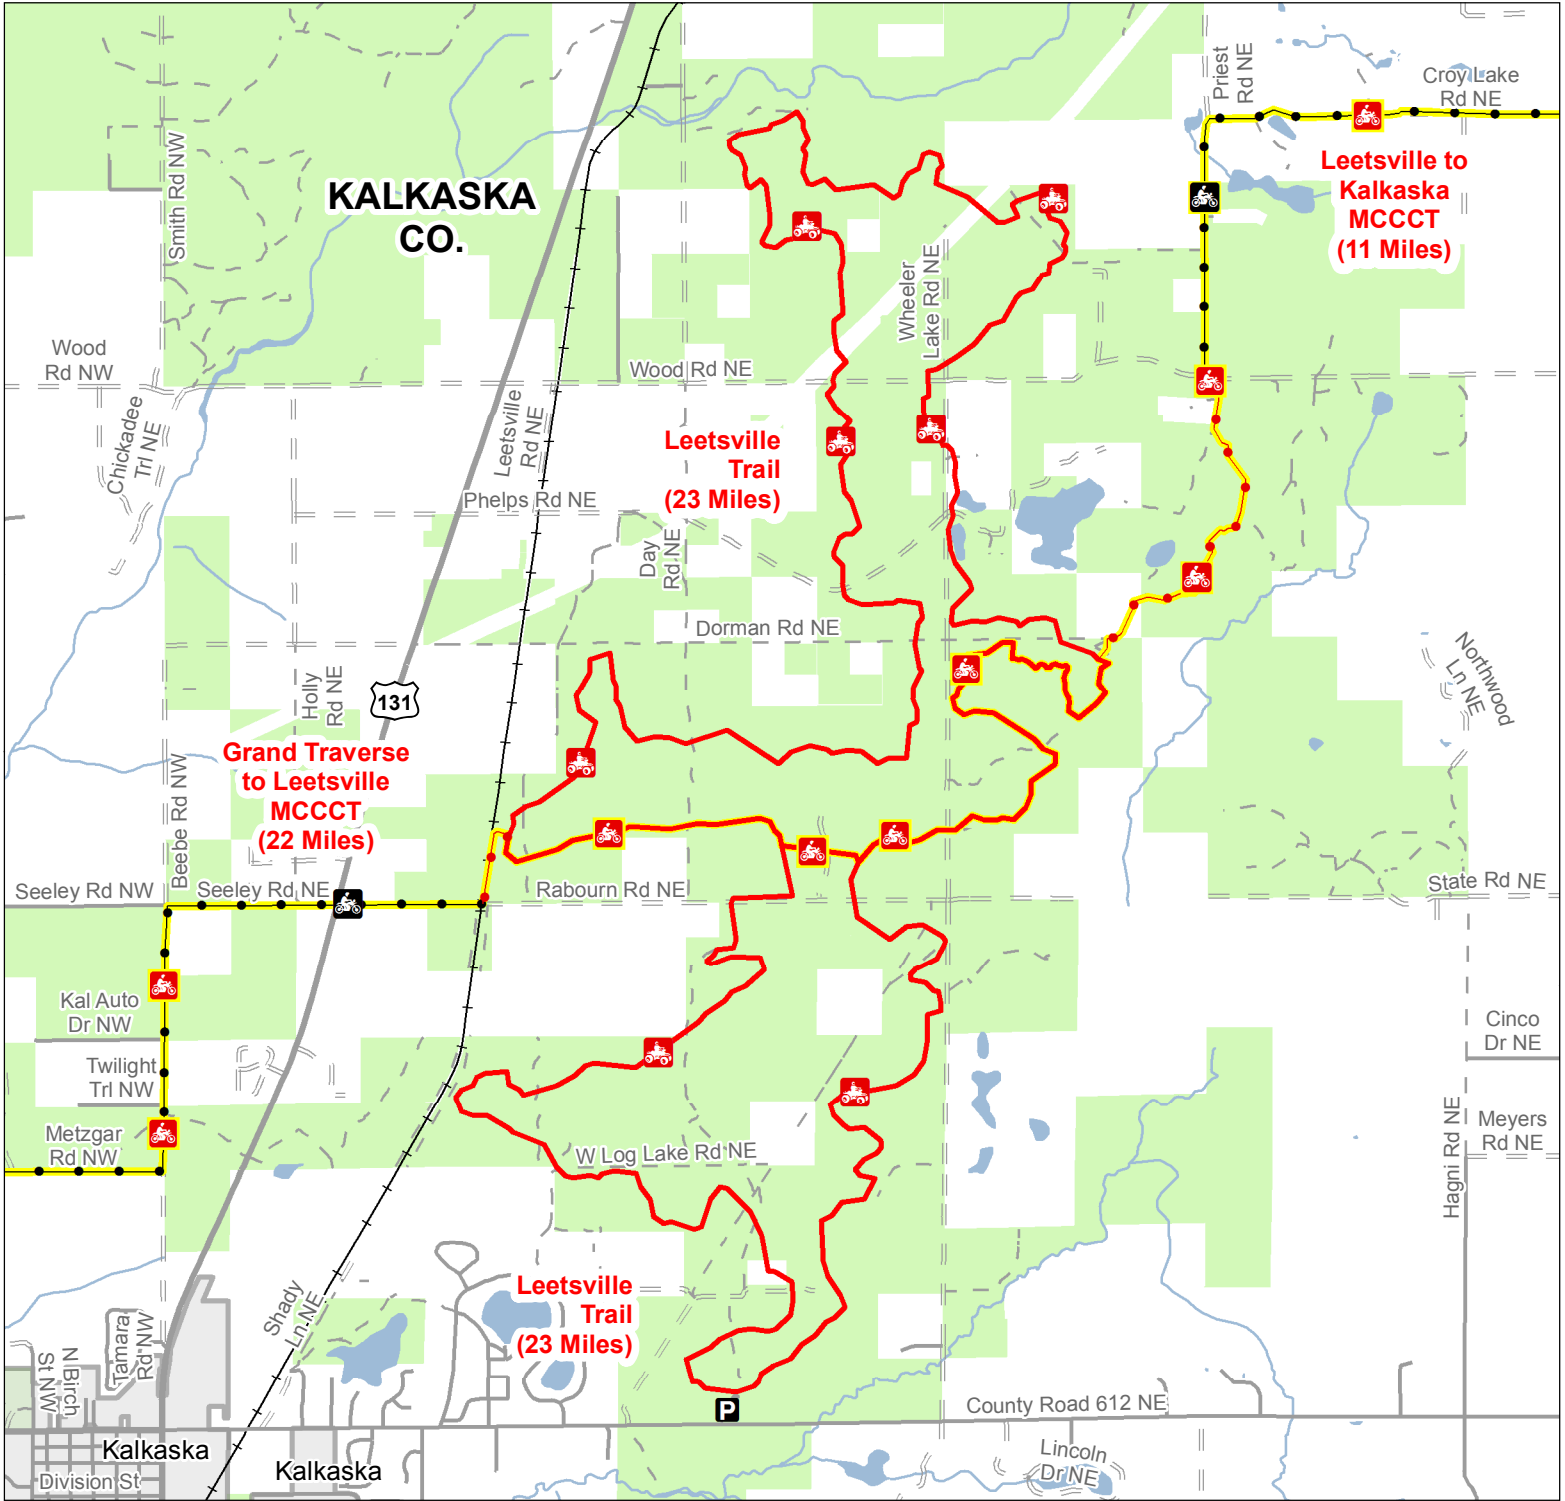

# Leetsville Trail

## Kalkaska County, Michigan

ADVISORY: Trails and Routes have two-way traffic.  
 DISCLAIMER: Trails shown on this map are an approximate representation of the trail system at the time of publication and may not reflect current ground conditions.  
**STAY ON SIGNED TRAILS ONLY!**

- Parking Lot
- ORV Trails
- Motorcycle Trails (SOS License)
- Motorcycle Trails (DNR License)
- MCCCT Trails
- ORV Trail – ORVs 50 inches in width or less including off-road motorcycles. ORV license and trail permit required.

- Railroad
- Lakes and Rivers
- State Forest Land
- County Boundary