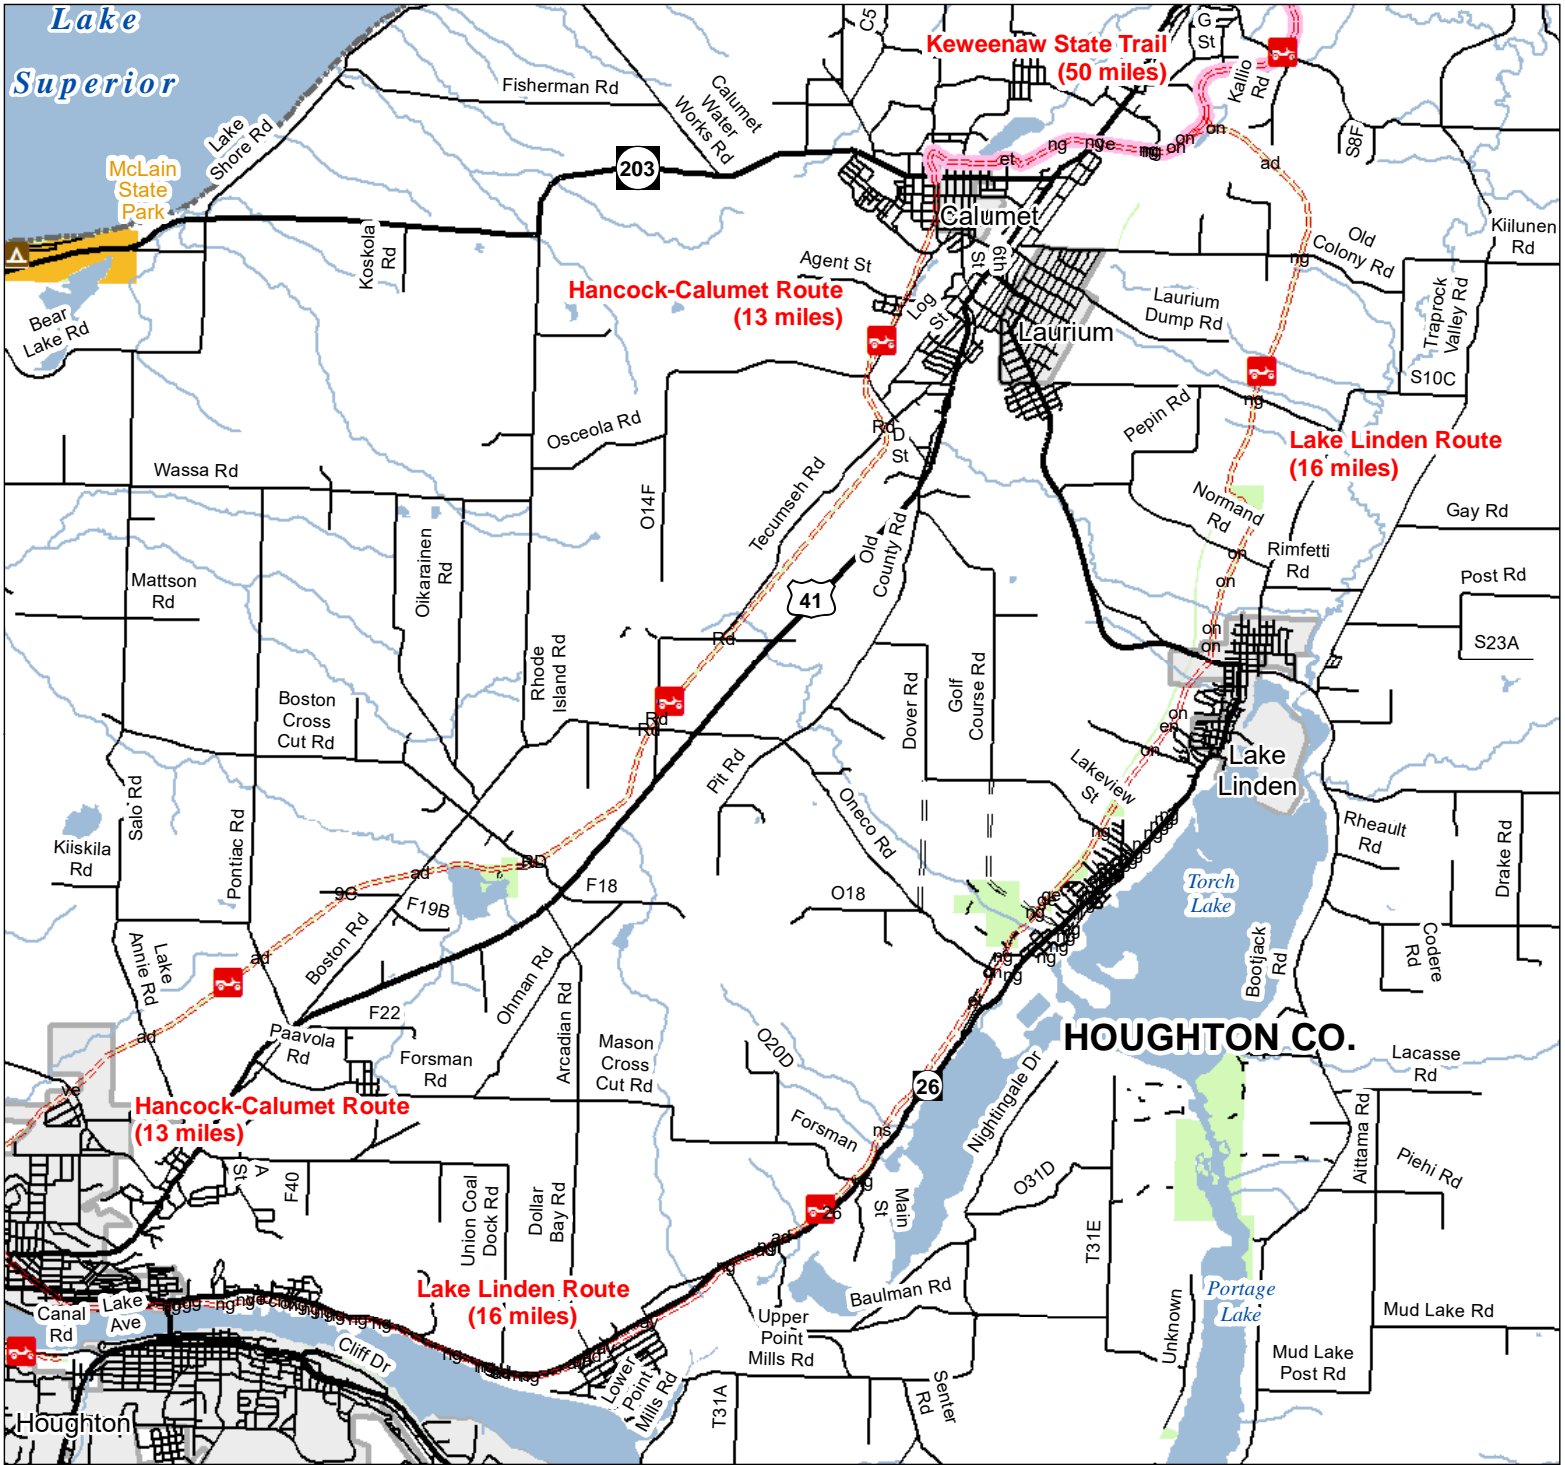

Lake Linden Route

Houghton County, Michigan

ADVISORY: Trails and Routes have two-way traffic.
DISCLAIMER: Trails shown on this map are an approximate representation of the trail system at the time of publication and may not reflect current ground conditions.
STAY ON SIGNED TRAILS ONLY!

- State Park Campgrounds
- ORV Routes
- Restricted ORV Route - ATVs and side-by-side ORVs only between the dates of May 1st and November 1st. Off-road motorcycles are prohibited. ORV license and trail permit required.
- ORV Route - ORVs of all sizes including off-road motorcycles. ORV license and trail permit required unless license by the Secretary of State.
- Highway
- Paved Road
- Gravel Road
- Poor Dirt Road
- Perennial River
- Lakes and Rivers
- State Park Boundary
- State Forest Land
- City or Village
- County Boundary