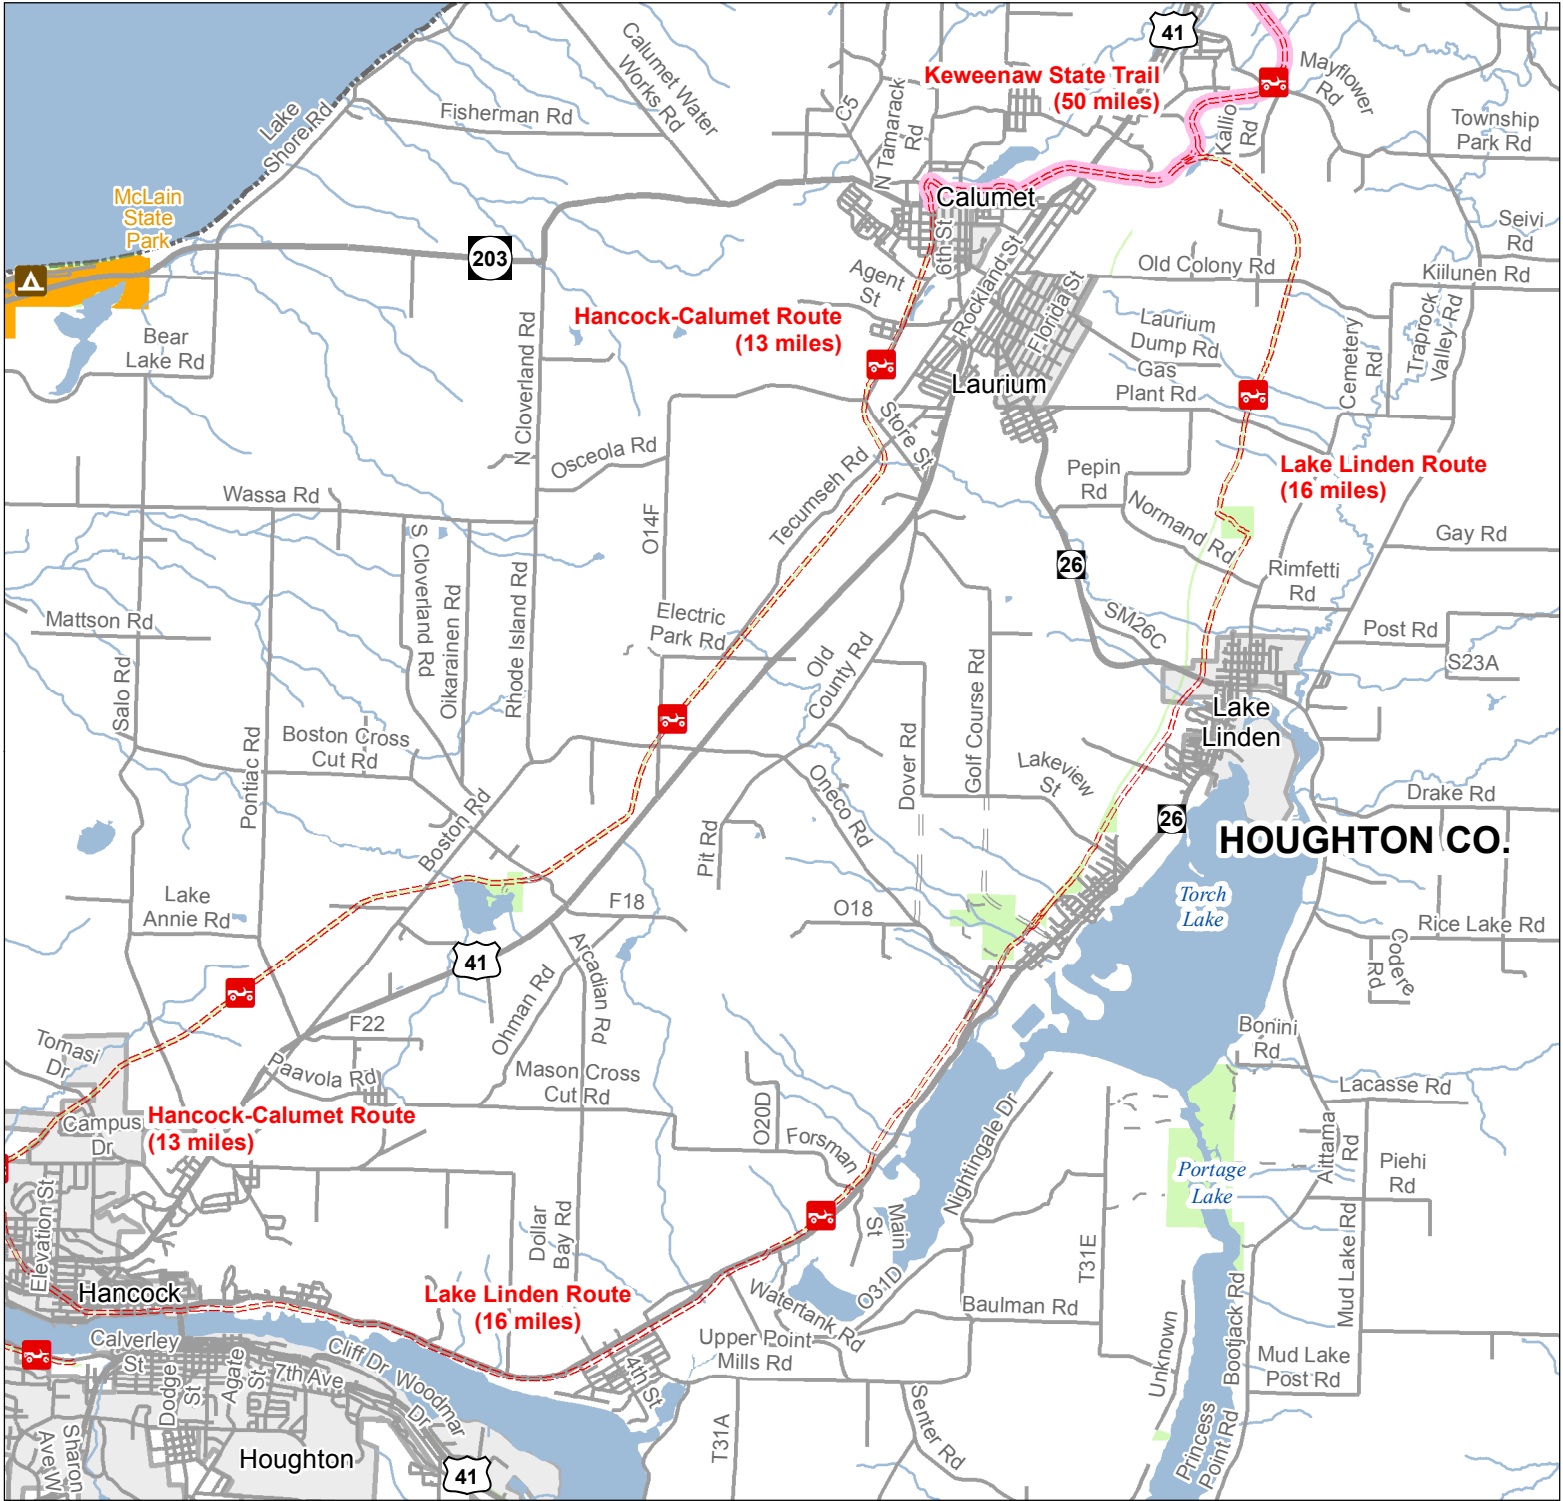

Lake Linden Route

Houghton County, Michigan

ADVISORY: Trails and Routes have two-way traffic.
DISCLAIMER: Trails shown on this map are an approximate representation of the trail system at the time of publication and may not reflect current ground conditions.
STAY ON SIGNED TRAILS ONLY!

- State Park Campgrounds
- ORV Routes
- Restricted ORV Route - ATVs and side-by-side ORVs only between the dates of May 1st and November 1st. Off-road motorcycles are prohibited. ORV license and trail permit required.
- ORV Route – ORVs of all sizes including off-road motorcycles. ORV license and trail permit required unless licensed by the Secretary of State.
- Highway
- Paved Road
- Gravel Road
- Poor Dirt Road
- Lakes and Rivers
- State Park Boundary
- State Forest Land
- County Boundary