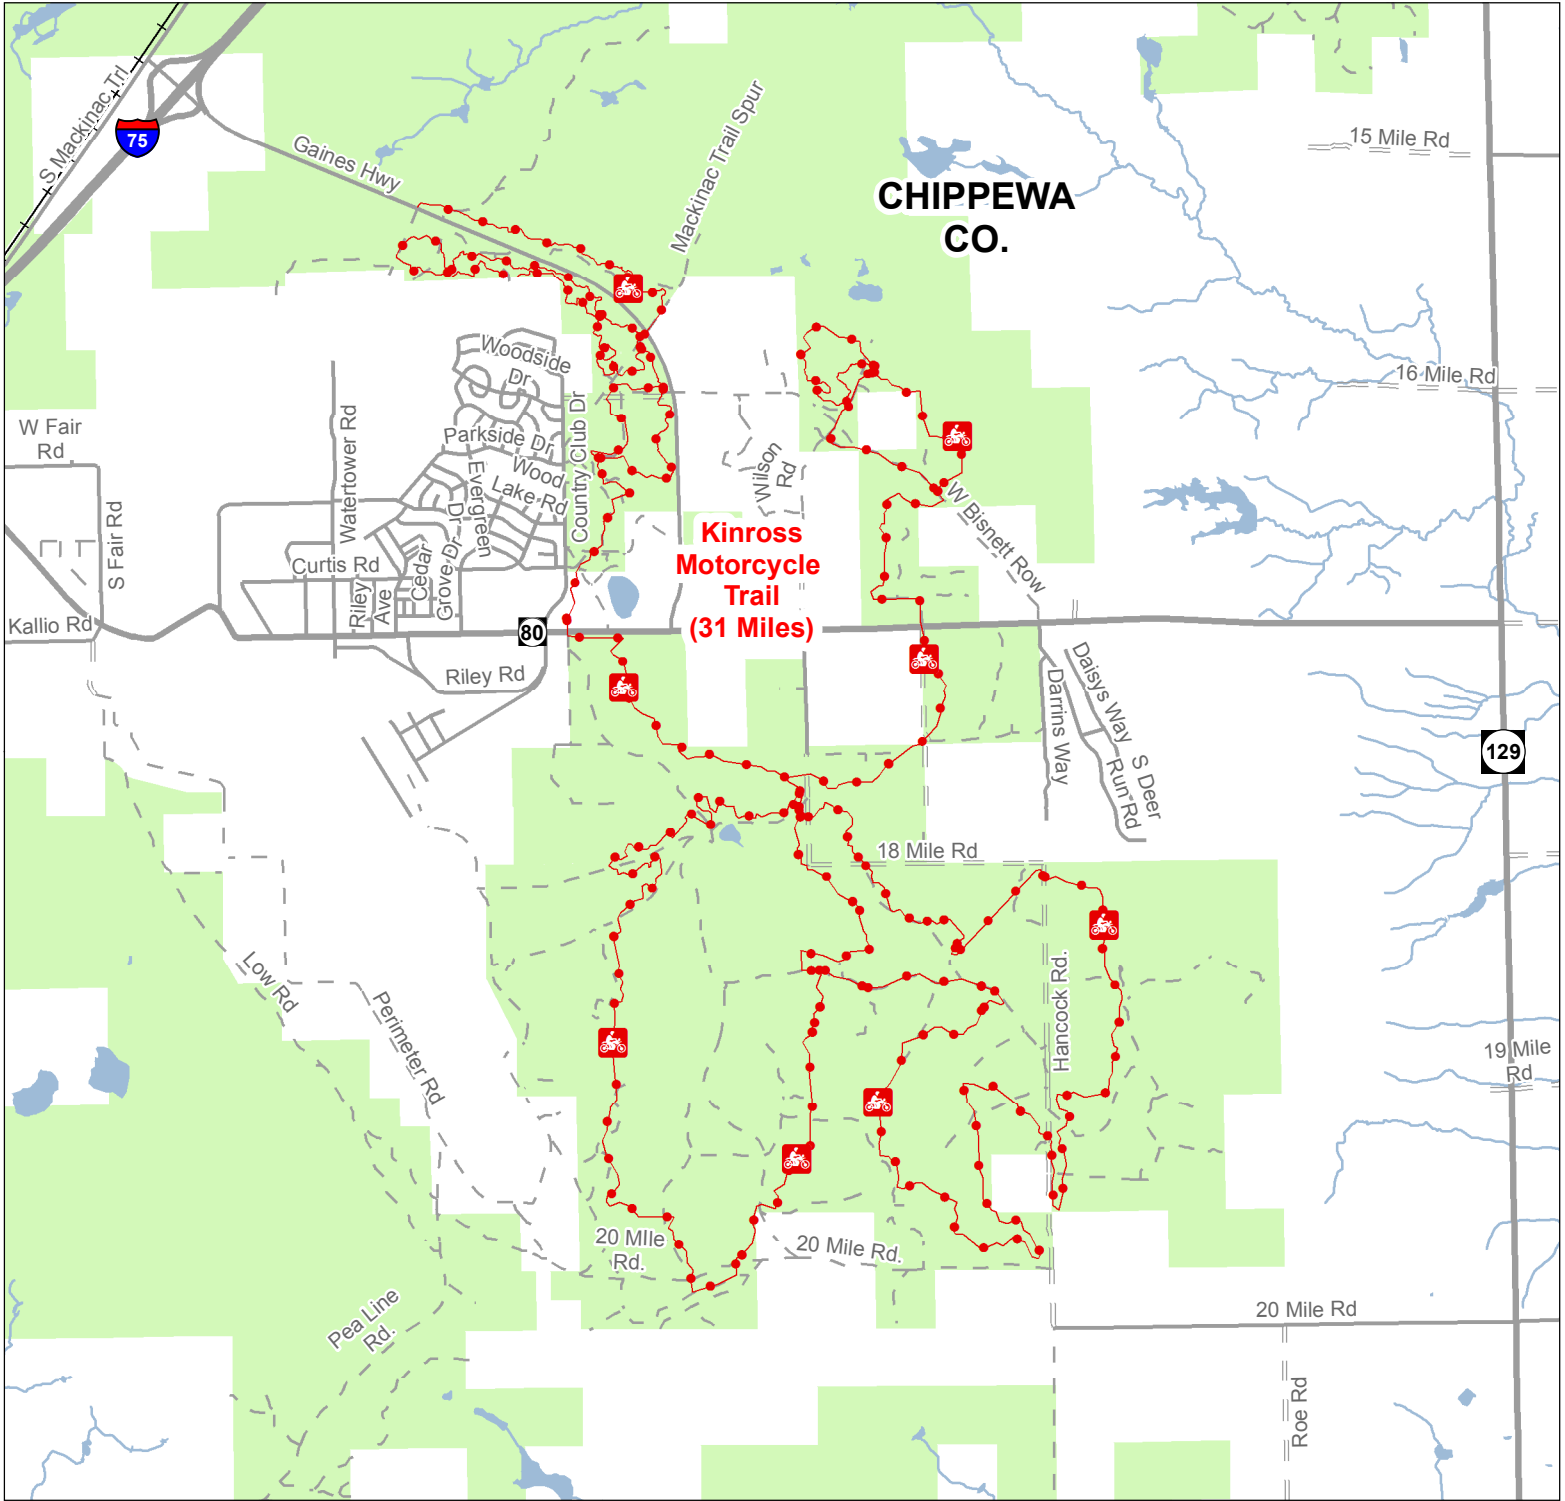

Kinross Motorcycle Trail

Chippewa County, Michigan

ADVISORY: Trails and Routes have two-way traffic.
 DISCLAIMER: Trails shown on this map are an approximate representation of the trail system at the time of publication and may not reflect current ground conditions.
STAY ON SIGNED TRAILS ONLY!

- Motorcycle Trails (DNR License)
- Motorcycle Trail – Motorcycles Only. ORV license and trail permit required.
- Highway
- Paved Road
- Gravel Road
- Poor Dirt Road
- Railroad
- Lakes and Rivers
- State Forest Land
- County Boundary