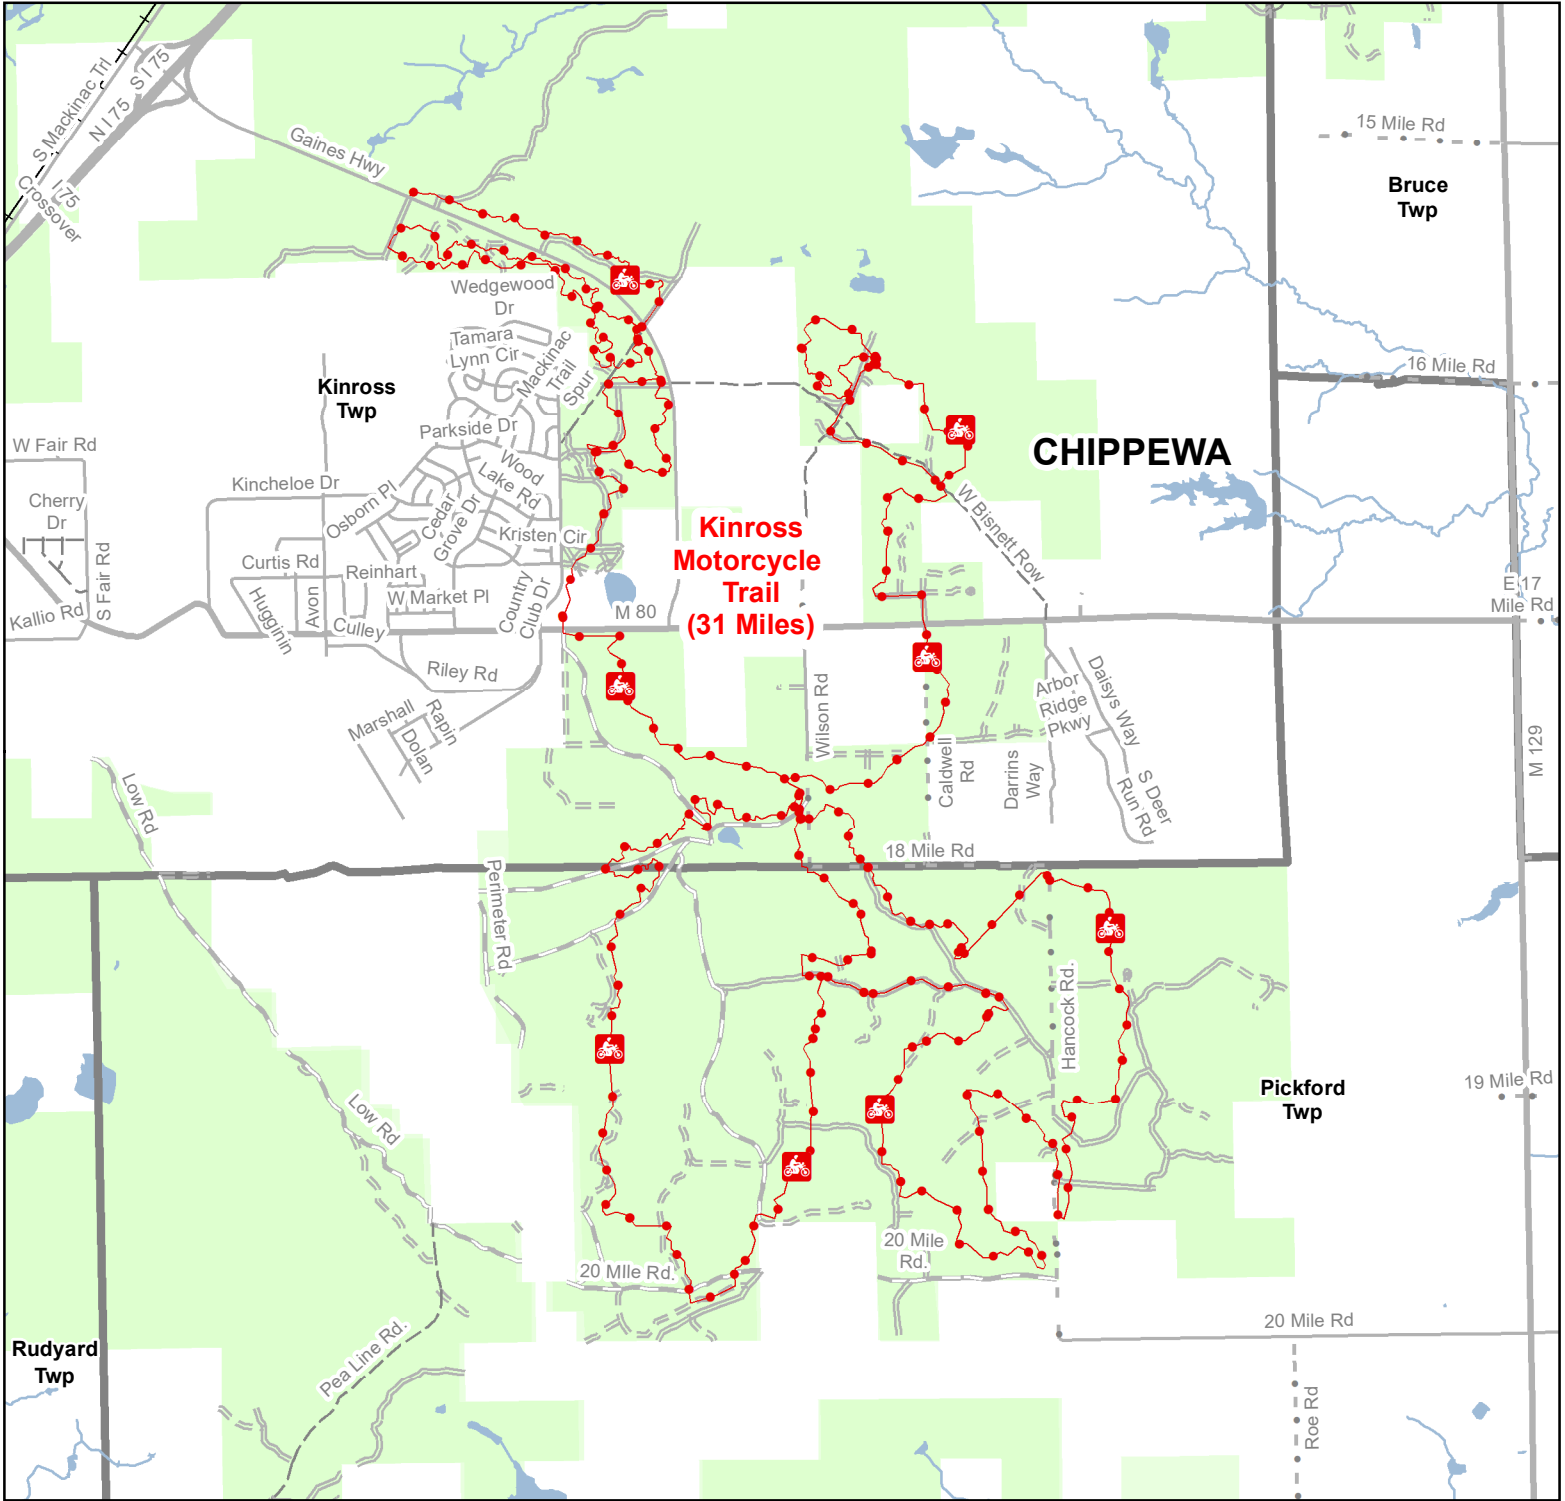

Kinross Motorcycle Trail

Chippewa County, Michigan

ADVISORY: Trails and Route have two-way traffic. STAY ON SIGNED TRAILS ONLY!
DISCLAIMER: Trails shown on this map are an approximate representation of the trail system at the time of publication and may not reflect current ground conditions.

- Motorcycle Trail (DNR License)
- Motorcycle Trail – Motorcycles Only. ORV license and trail permit required.
- Railroad
- DNR - Primary Forest Road
- DNR - Secondary Forest Road
- DNR - Forest Access Route

- Federal / State Highway
- Federal / State / County - Paved Road
- Federal / State - Dirt / Gravel Road
- County - Gravel Road
- County - Dirt Road (Seasonal)
- Lakes and Rivers
- State Forest Land
- Township

County Boundary