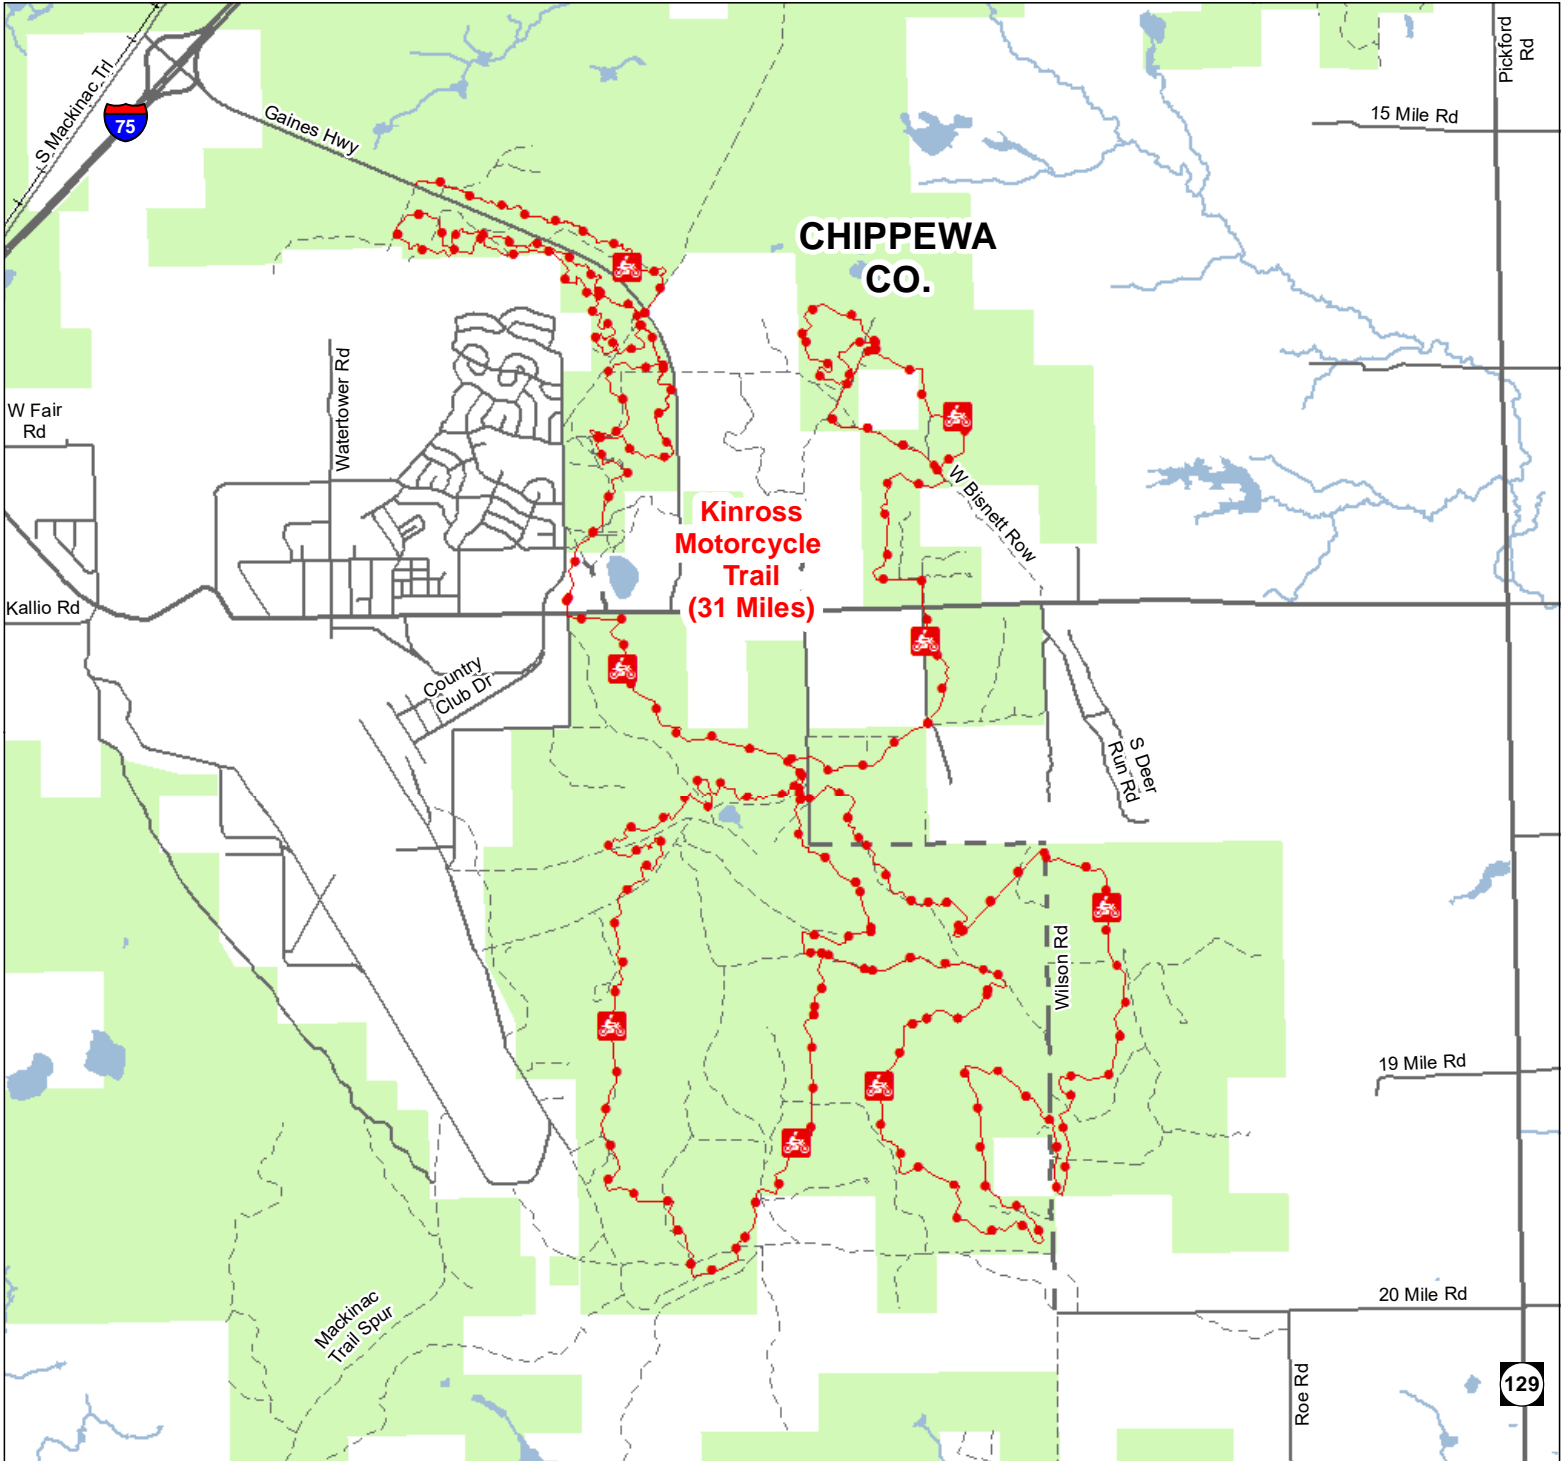

Kinross Motorcycle Trail

Chippewa County, Michigan

ADVISORY: Trails and Routes have two-way traffic.
DISCLAIMER: Trails shown on this map are an approximate representation of the trail system at the time of publication and may not reflect current ground conditions.
STAY ON SIGNED TRAILS ONLY!

- Motorcycle Trails (DNR License)
- Motorcycle Trail – Motorcycles Only. ORV license and trail permit required.
- Highway
- Paved Road
- Gravel Road
- Poor Dirt Road
- Railroads
- Perennial River
- Lakes and Rivers
- State Forest Land
- County Boundary